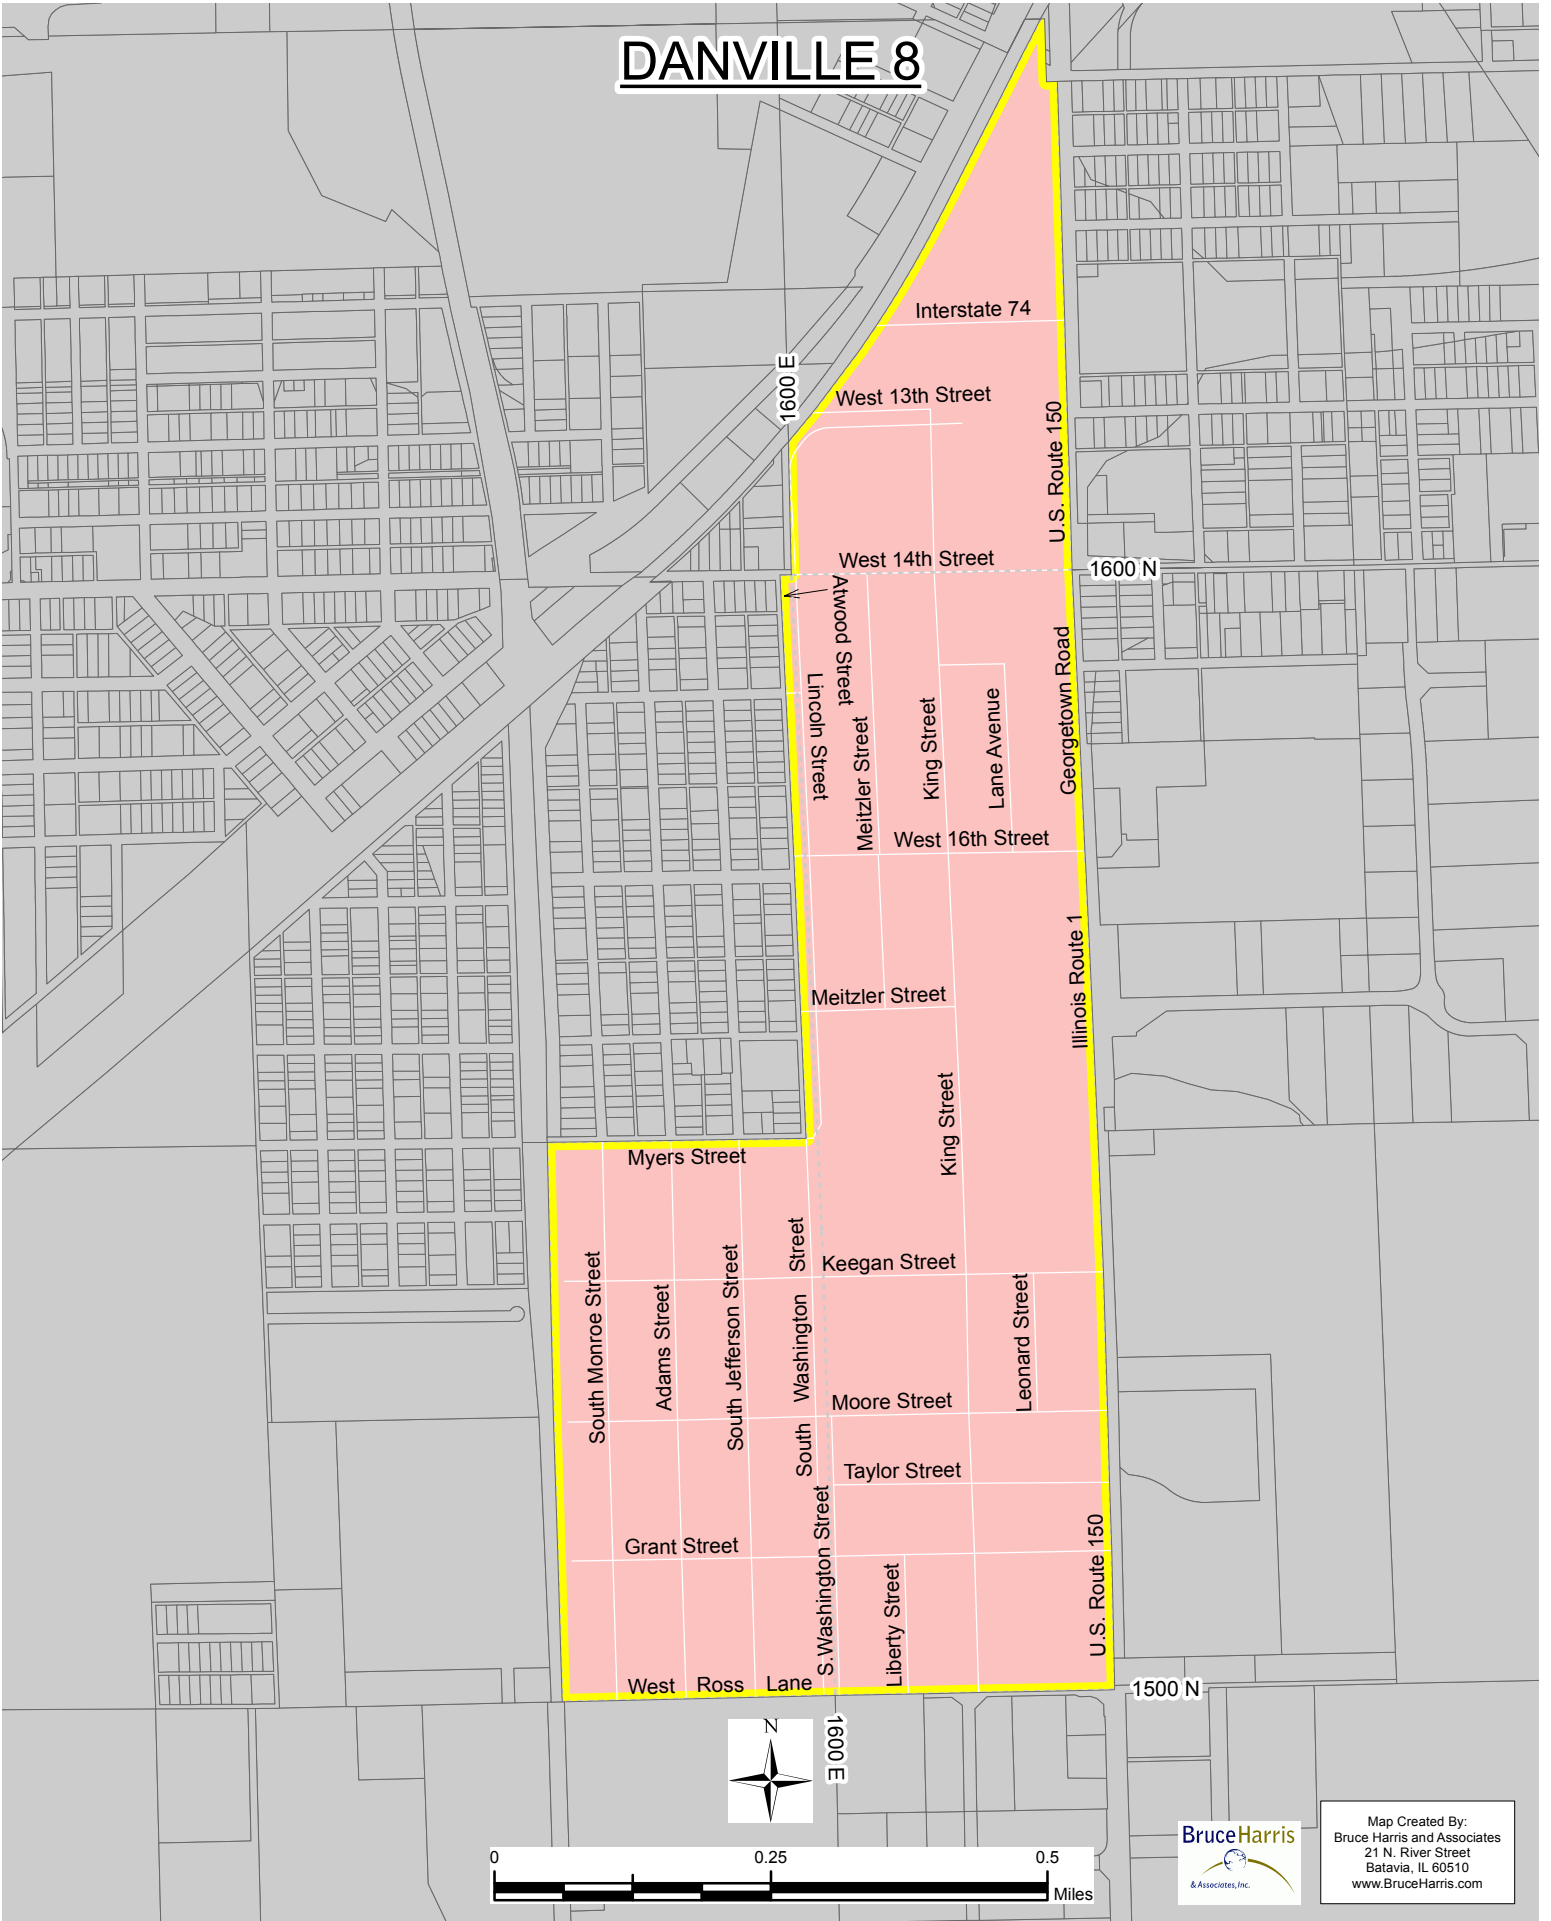

DANVILLE 8

Map Created By:
Bruce Harris and Associates
21 N. River Street
Batavia, IL 60510
www.BruceHarris.com