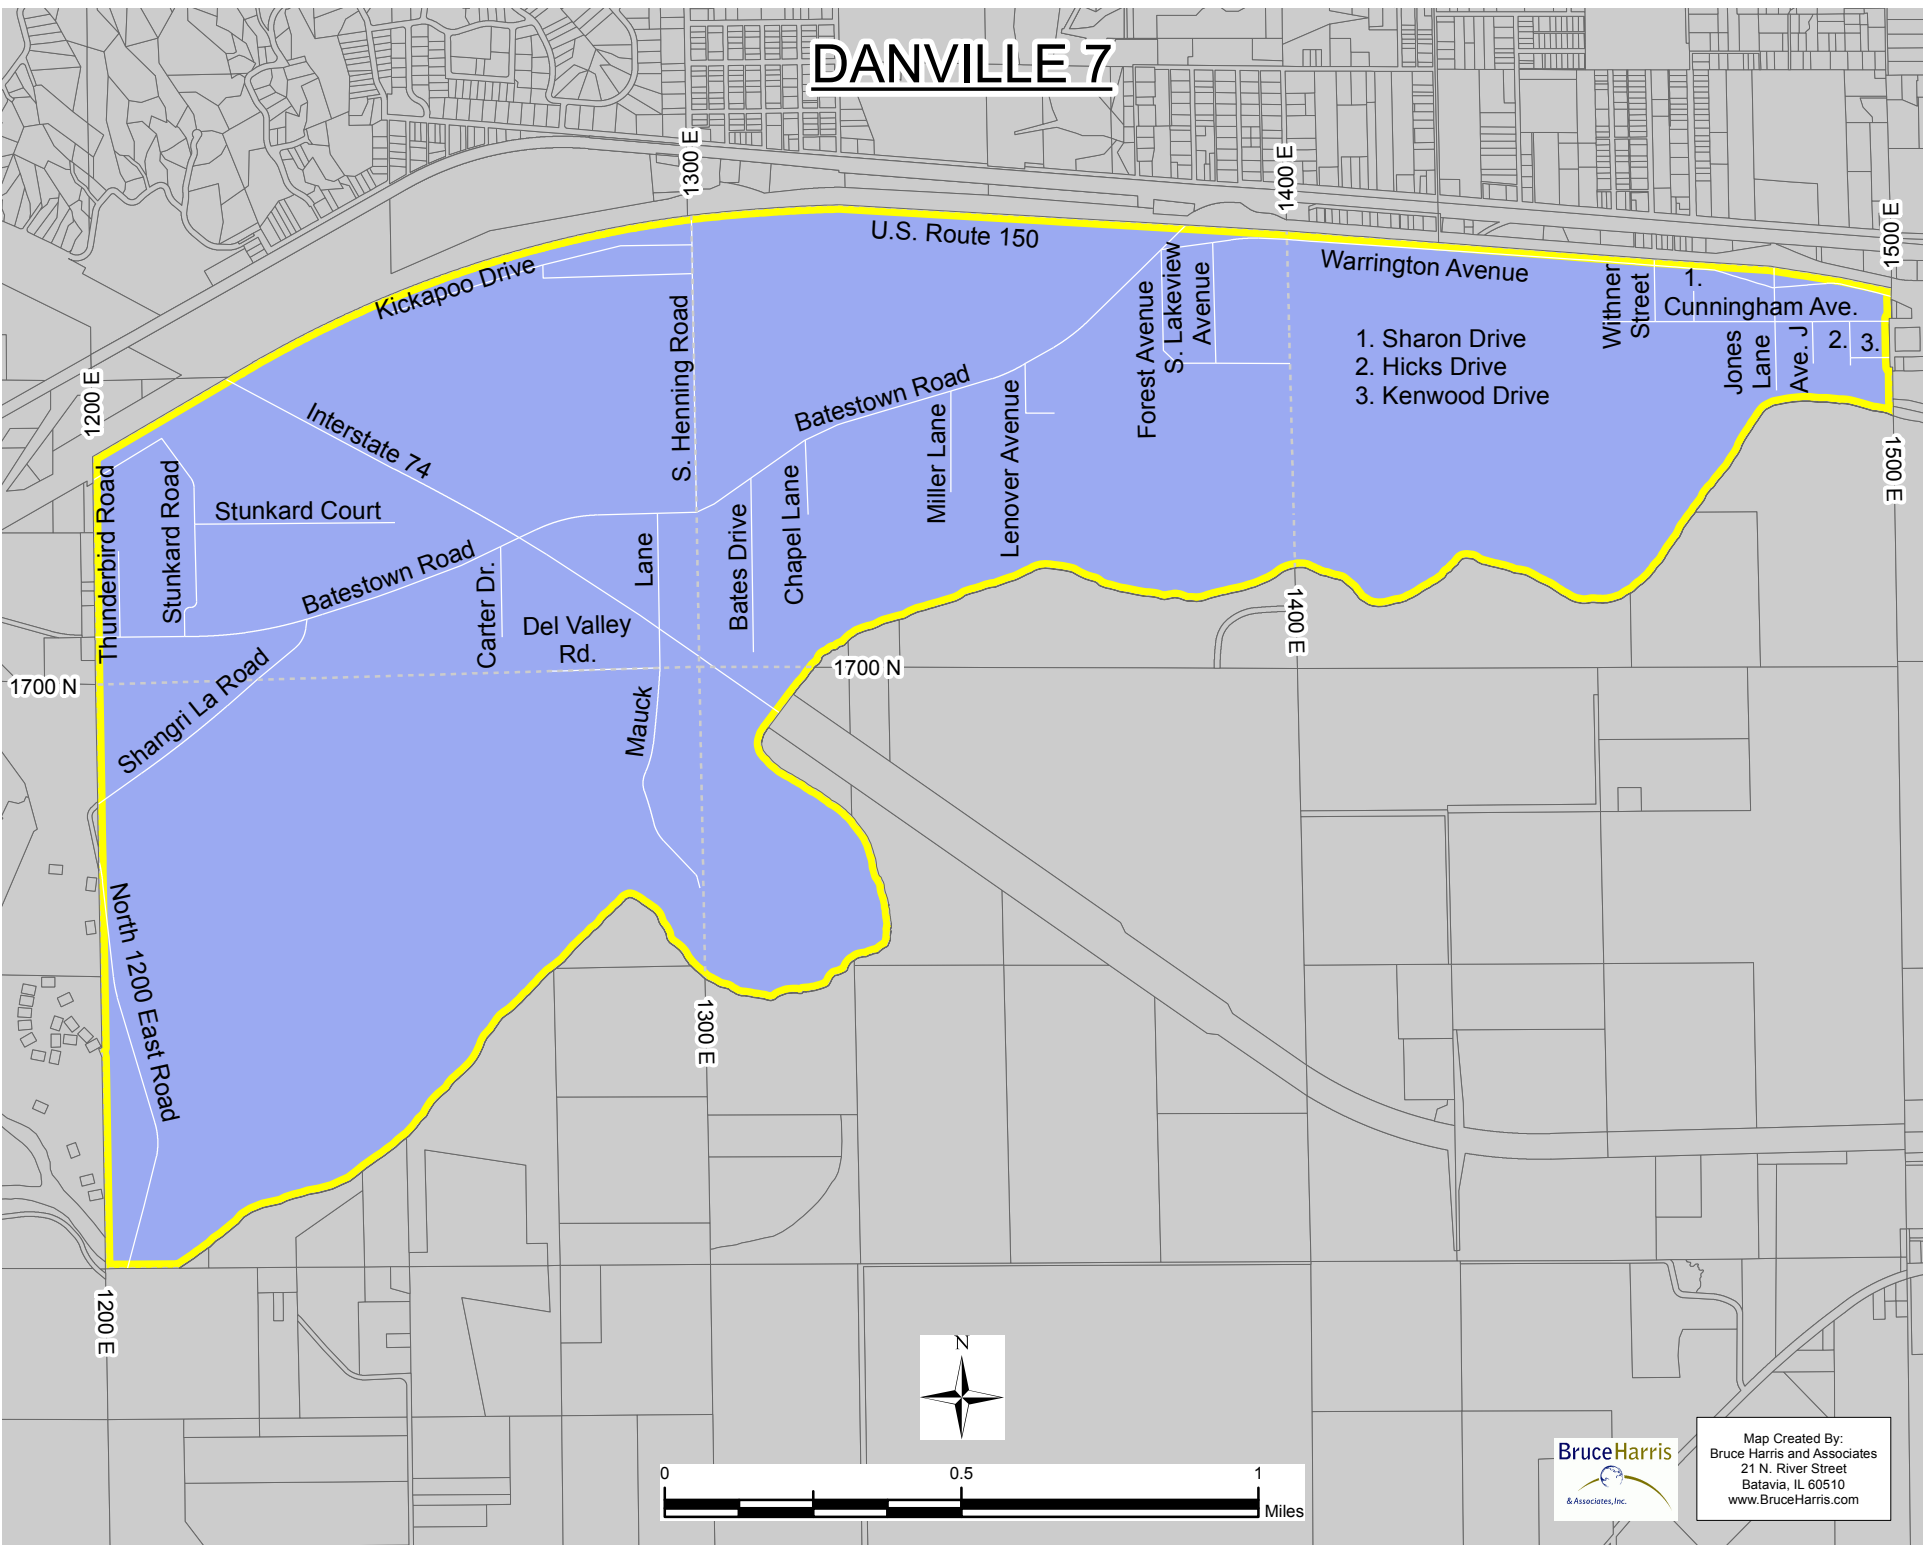

# DANVILLE 7

Map Created By:  
Bruce Harris and Associates  
21 N. River Street  
Batavia, IL 60510  
www.BruceHarris.com