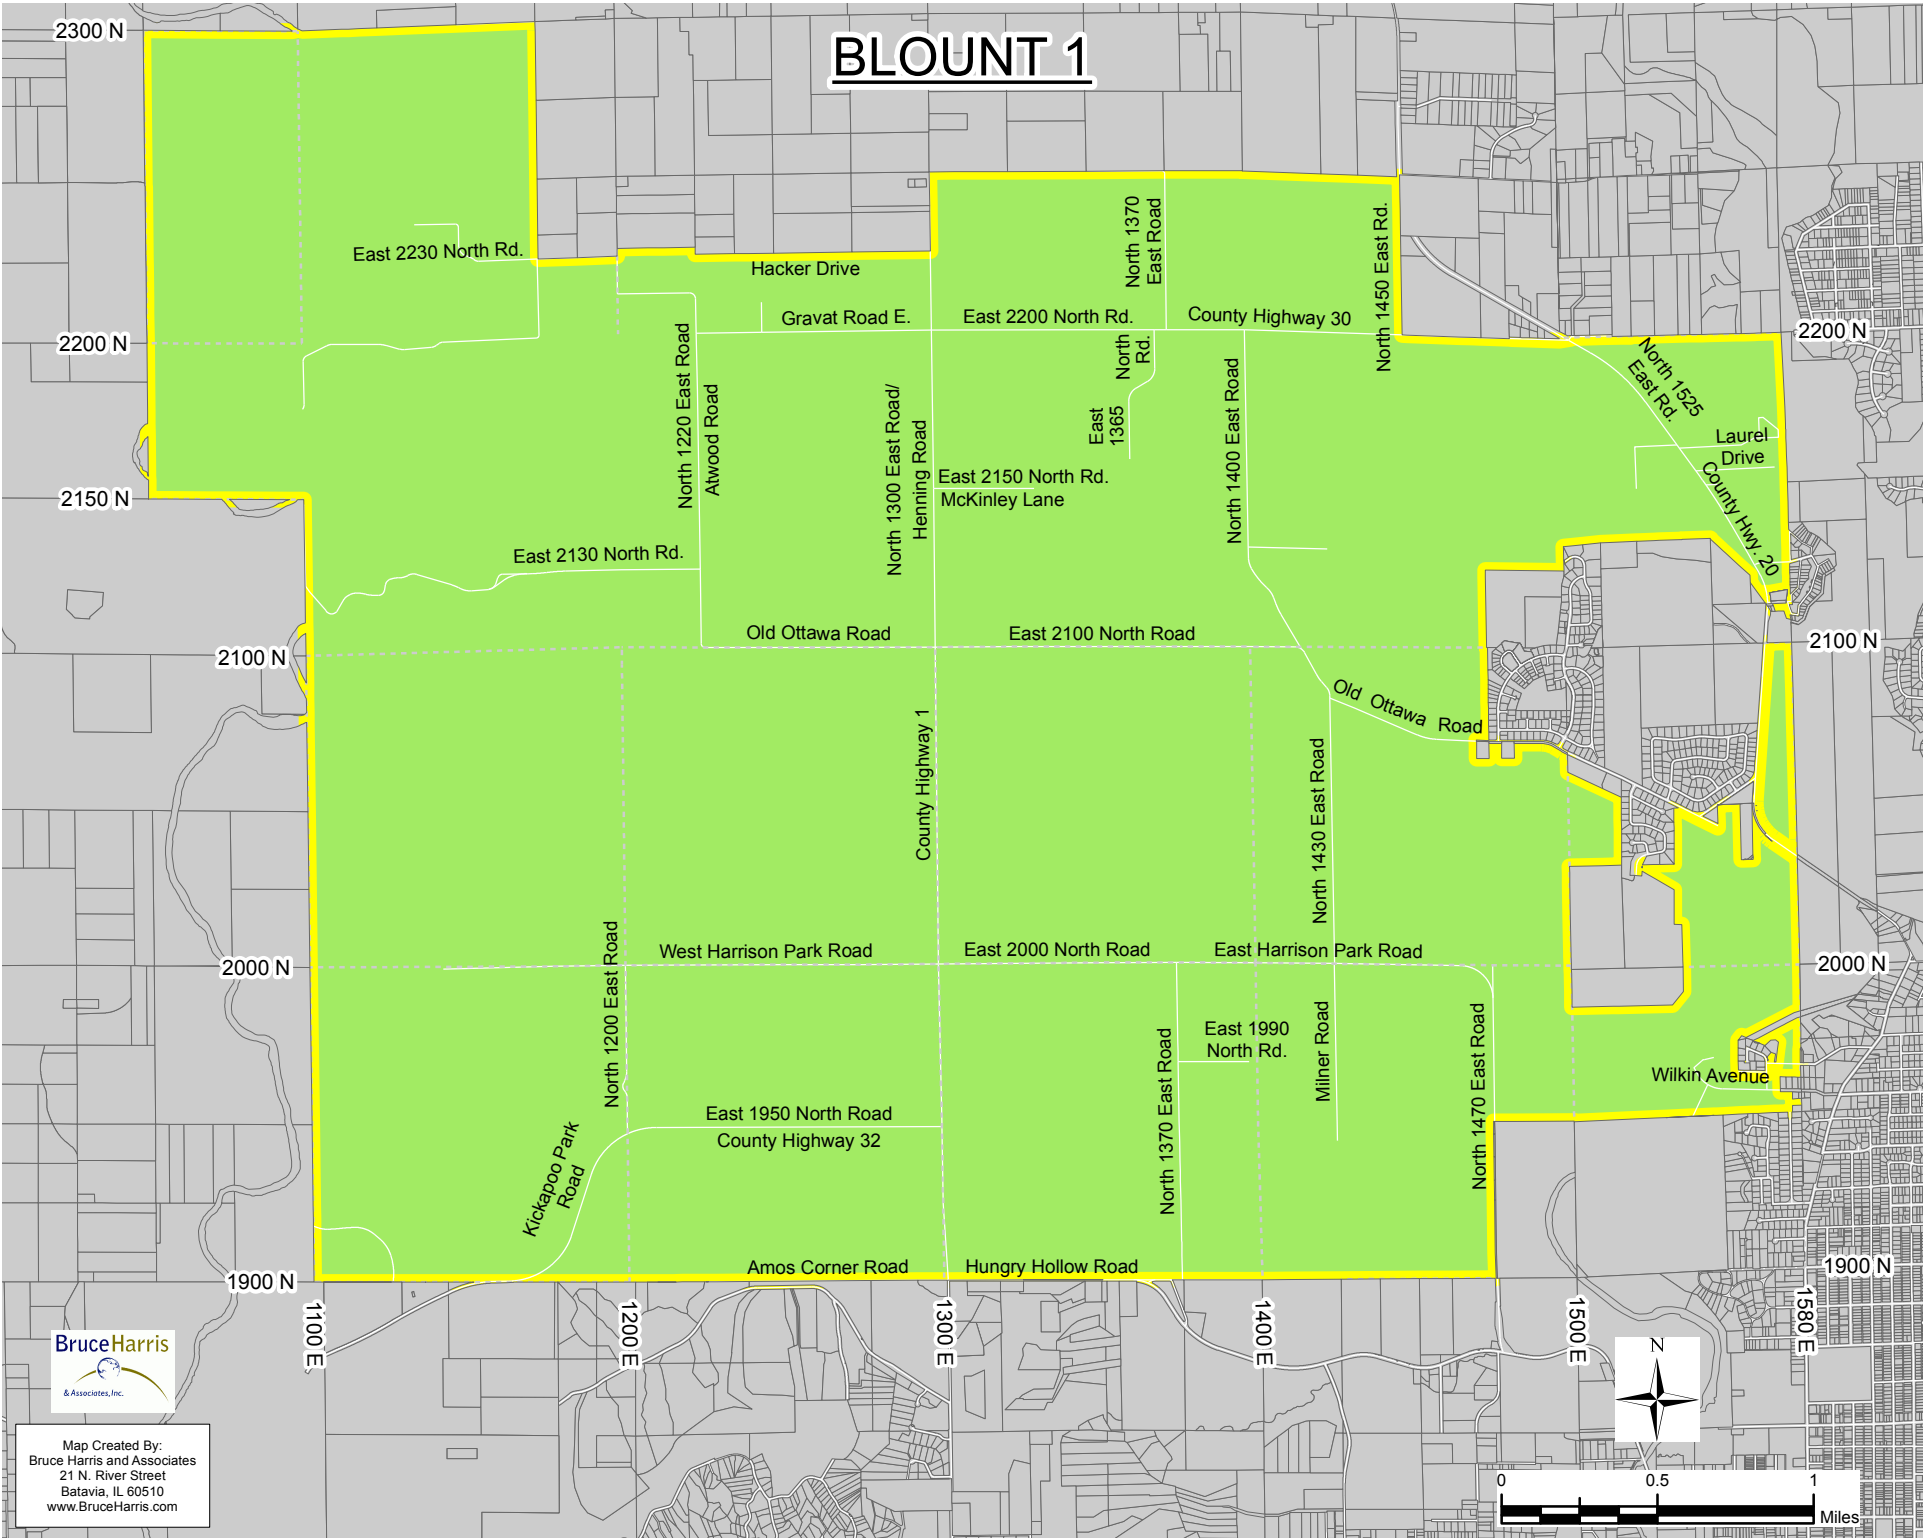

BLOUNT 1

Map Created By:
Bruce Harris and Associates
21 N. River Street
Batavia, IL 60510
www.BruceHarris.com