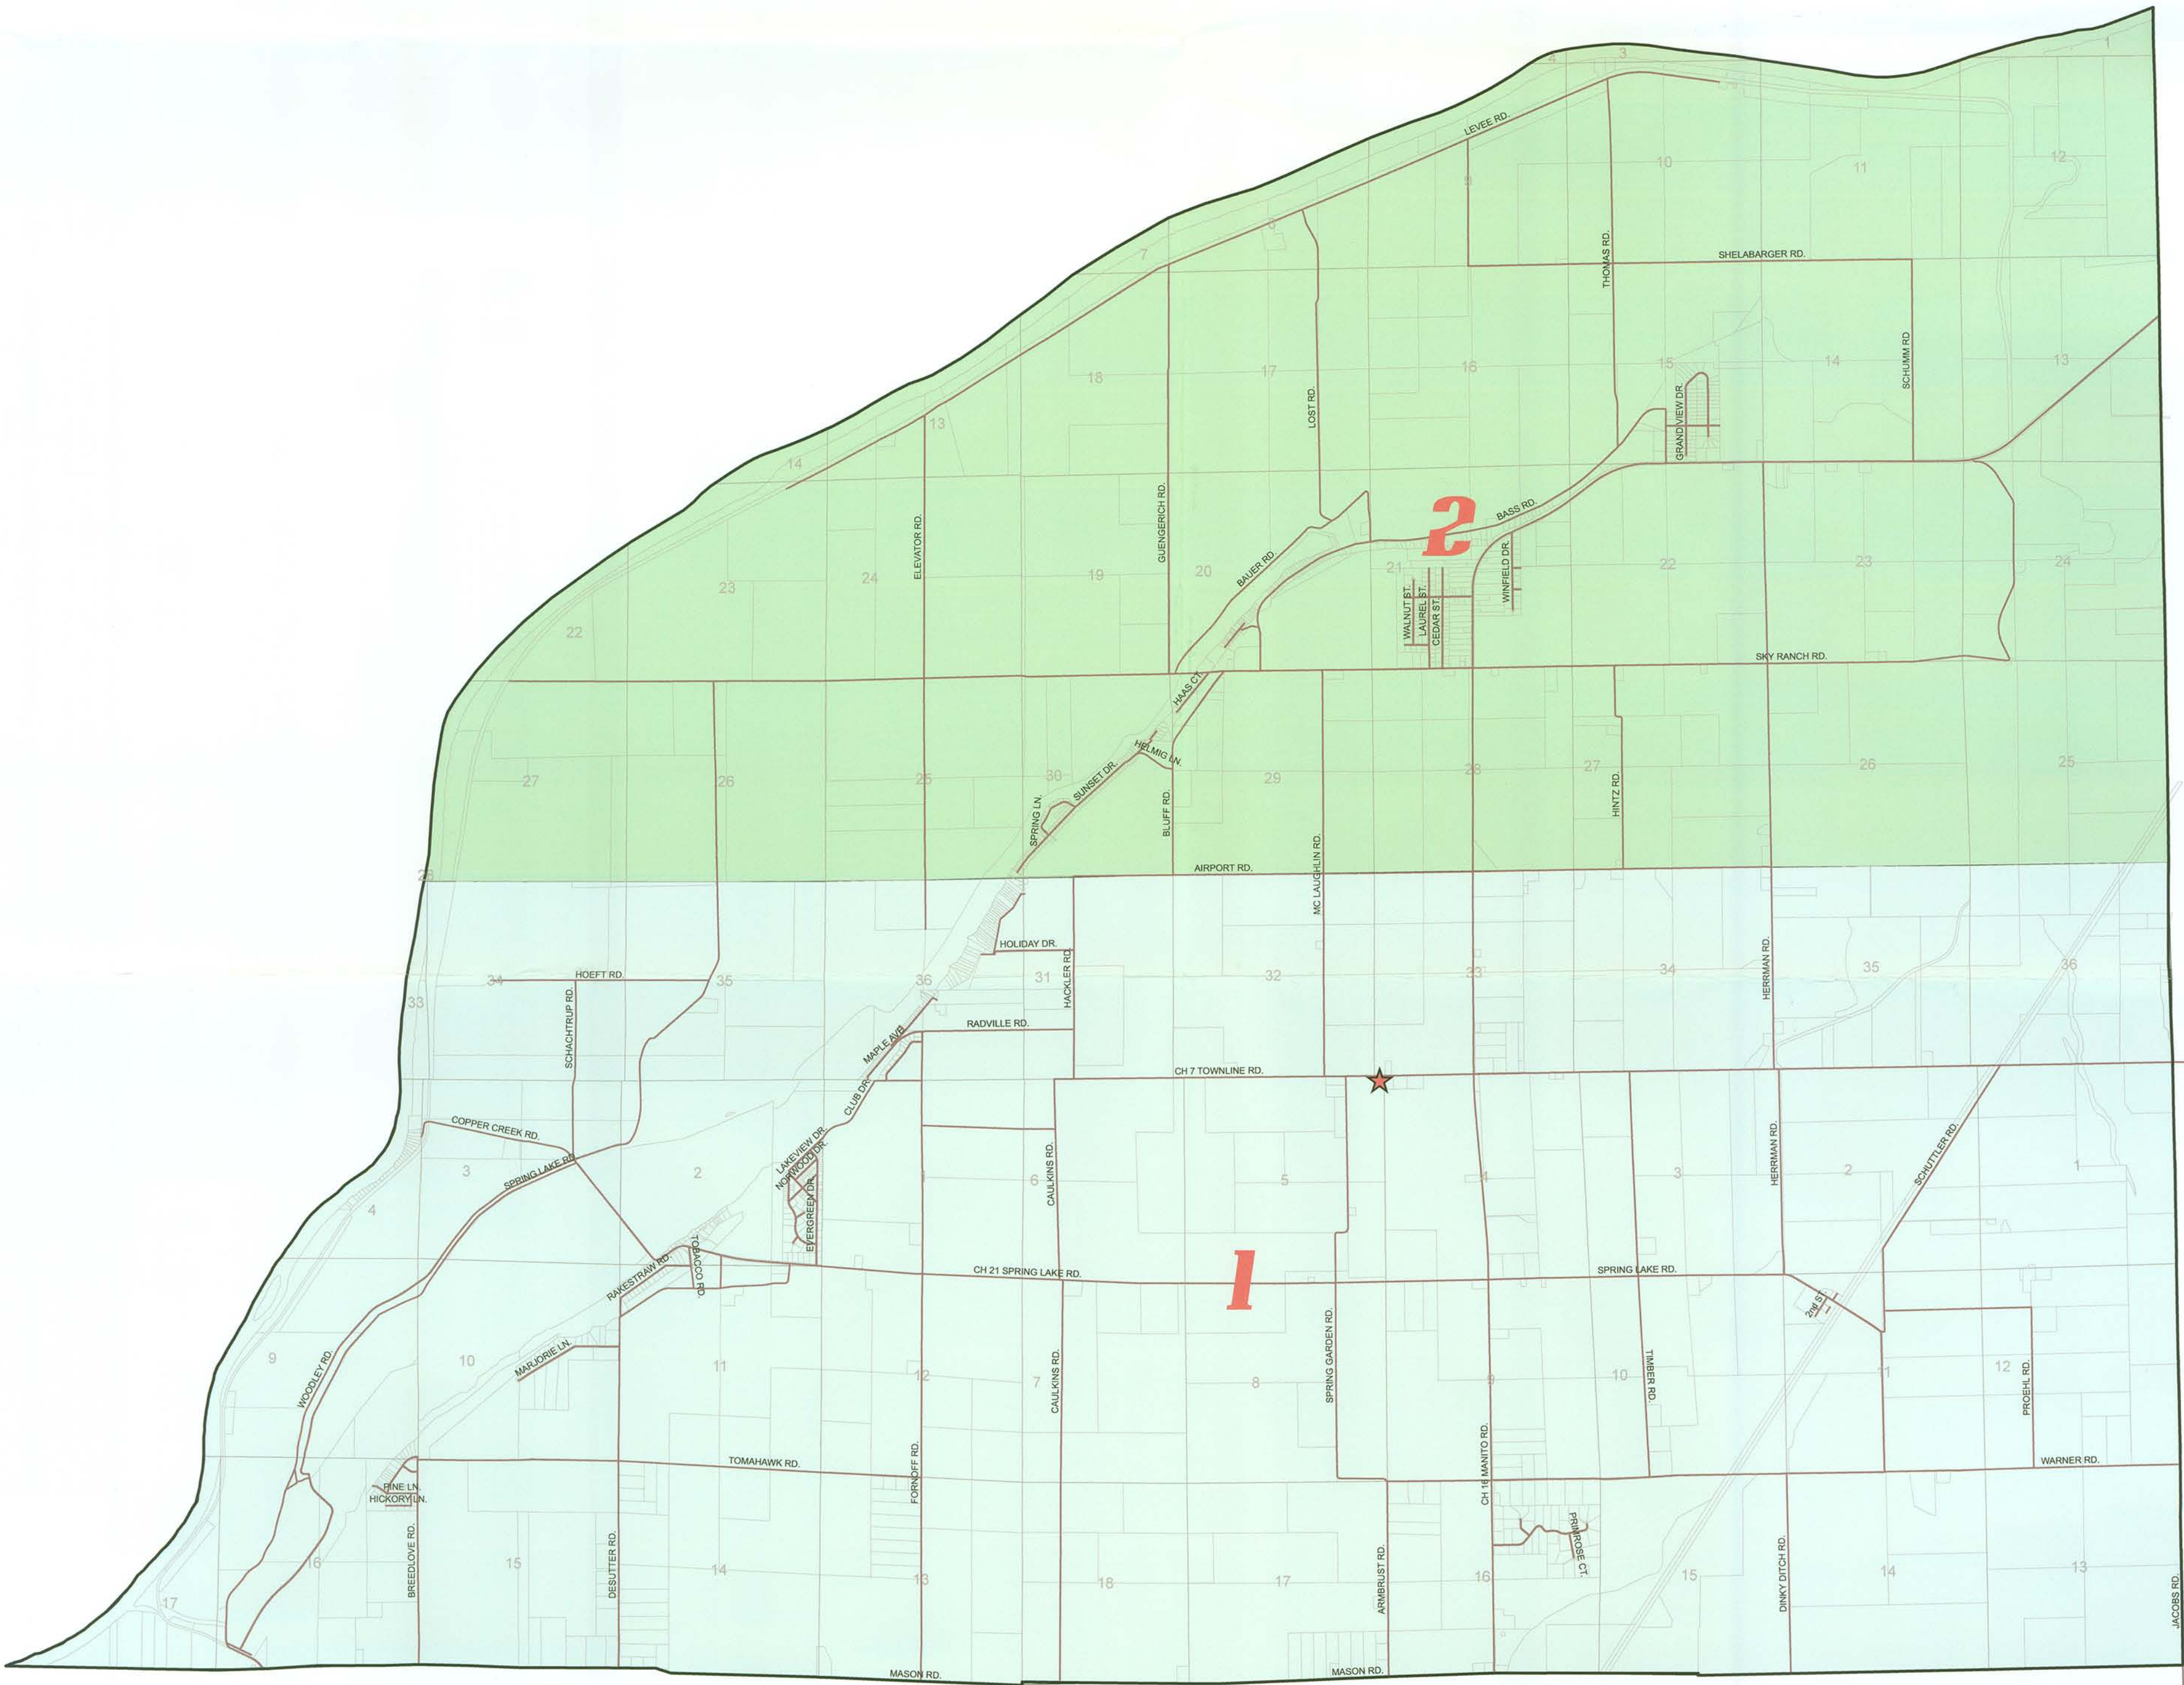

# SPRING LAKE PRECINCTS

Township 24-North Range 7-West

★ Spring Lake Polling Location

Precinct 1  
Spring Lake Town Hall  
6903 Townline Rd., Manito

Precinct 2  
Spring Lake Town Hall  
6903 Townline Rd., Manito