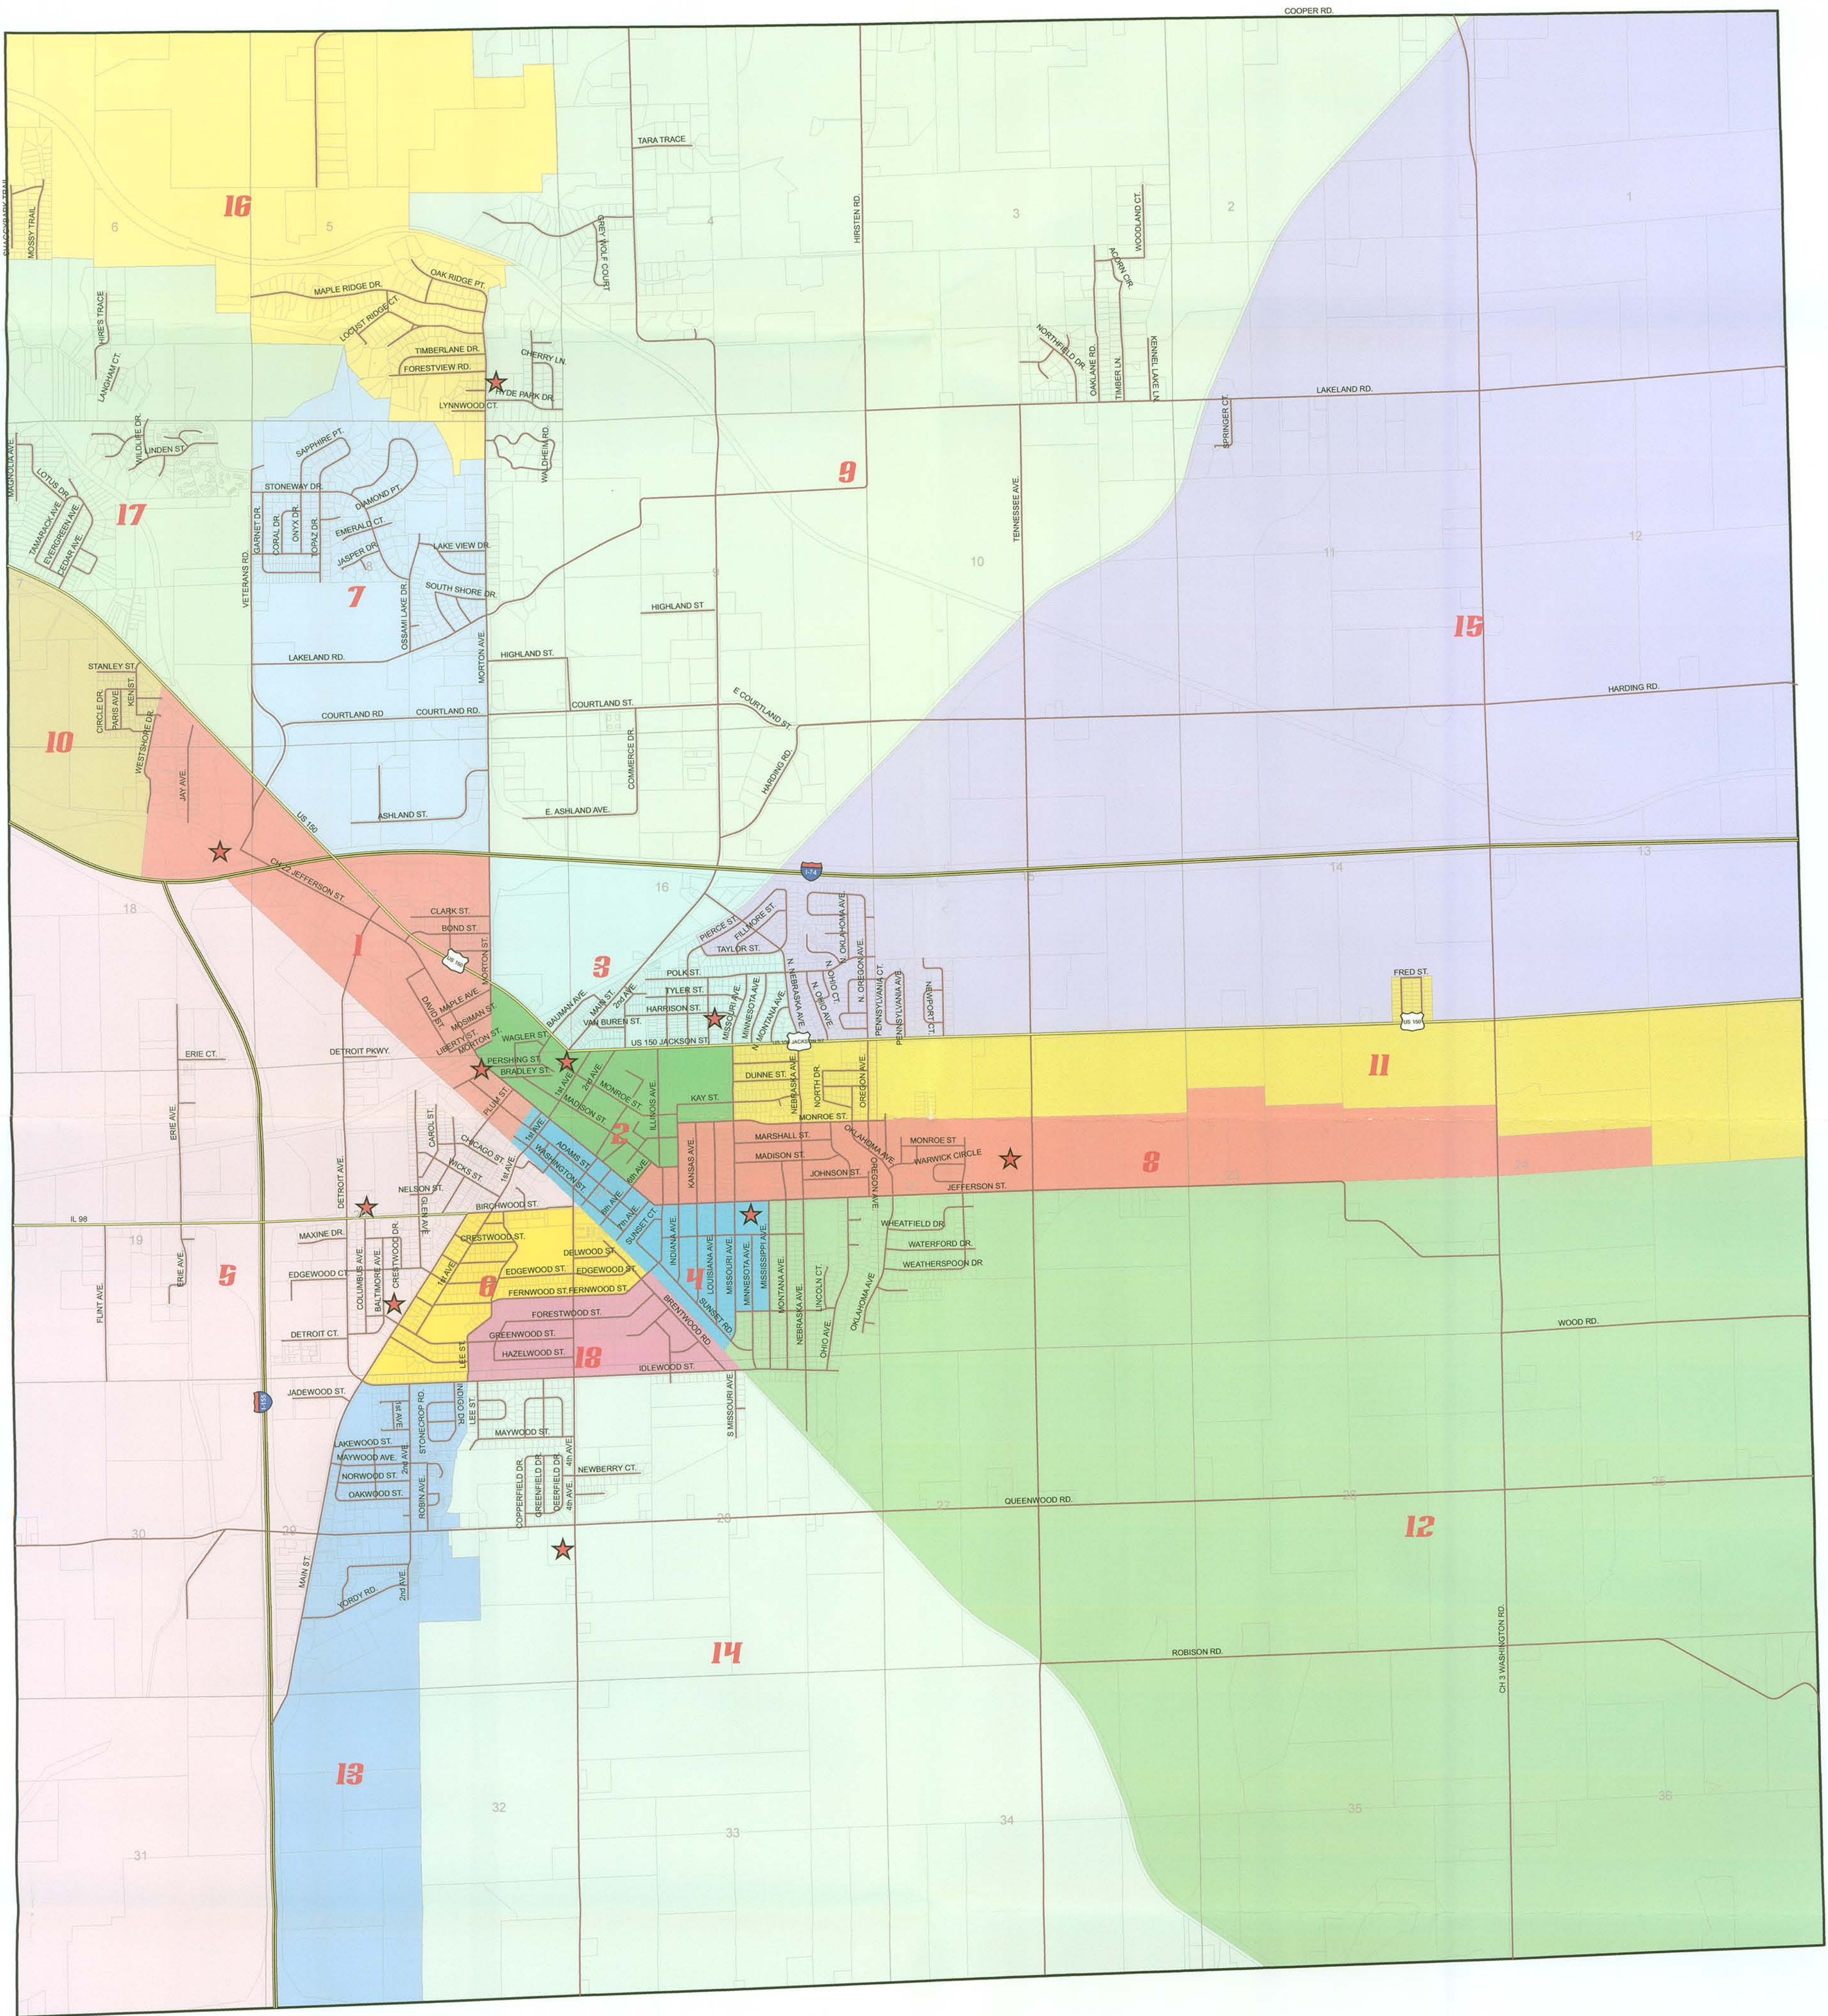

# MORTON PRECINCTS

## Township 25-North Range 3-West

### ★ Morton Polling Locations

Precinct 1	Morton Township Bldg 300 W Jefferson, Morton	Precinct 7	Eastside Bible Church 1310 W Jefferson, Morton	Precinct 13	First Mennonite Church 250 S Baltimore, Morton
Precinct 2	Bethel Lutheran Church 425 N Missouri, Morton	Precinct 8	First Baptist Church 900 E Jefferson St., Morton	Precinct 14	Trinity Church 1901 S Fourth Ave, Morton
Precinct 3	Community United Church of Christ 300 N Main St., Morton	Precinct 9	Church of Jesus Christ LDS 2530 N Morton Ave., Morton	Precinct 15	Community United Church of Christ 300 N Main St., Morton
Precinct 4	First Baptist Church 900 E Jefferson St., Morton	Precinct 10	Eastside Bible Church 1310 W Jefferson, Morton	Precinct 16	Church of Jesus Christ LDS 2530 N Morton Ave., Morton
Precinct 5	Freedon Hall #76 349 W Birchwood, Morton	Precinct 11	Bethel Lutheran Church 425 N Missouri, Morton	Precinct 17	Eastside Bible Church 1310 W Jefferson, Morton
Precinct 6	First Mennonite Church 250 S Baltimore, Morton	Precinct 12	Grace Evangelical Church 1325 E Jefferson (West Door), Morton	Precinct 18	Trinity Church 1901 S Fourth Ave, Morton