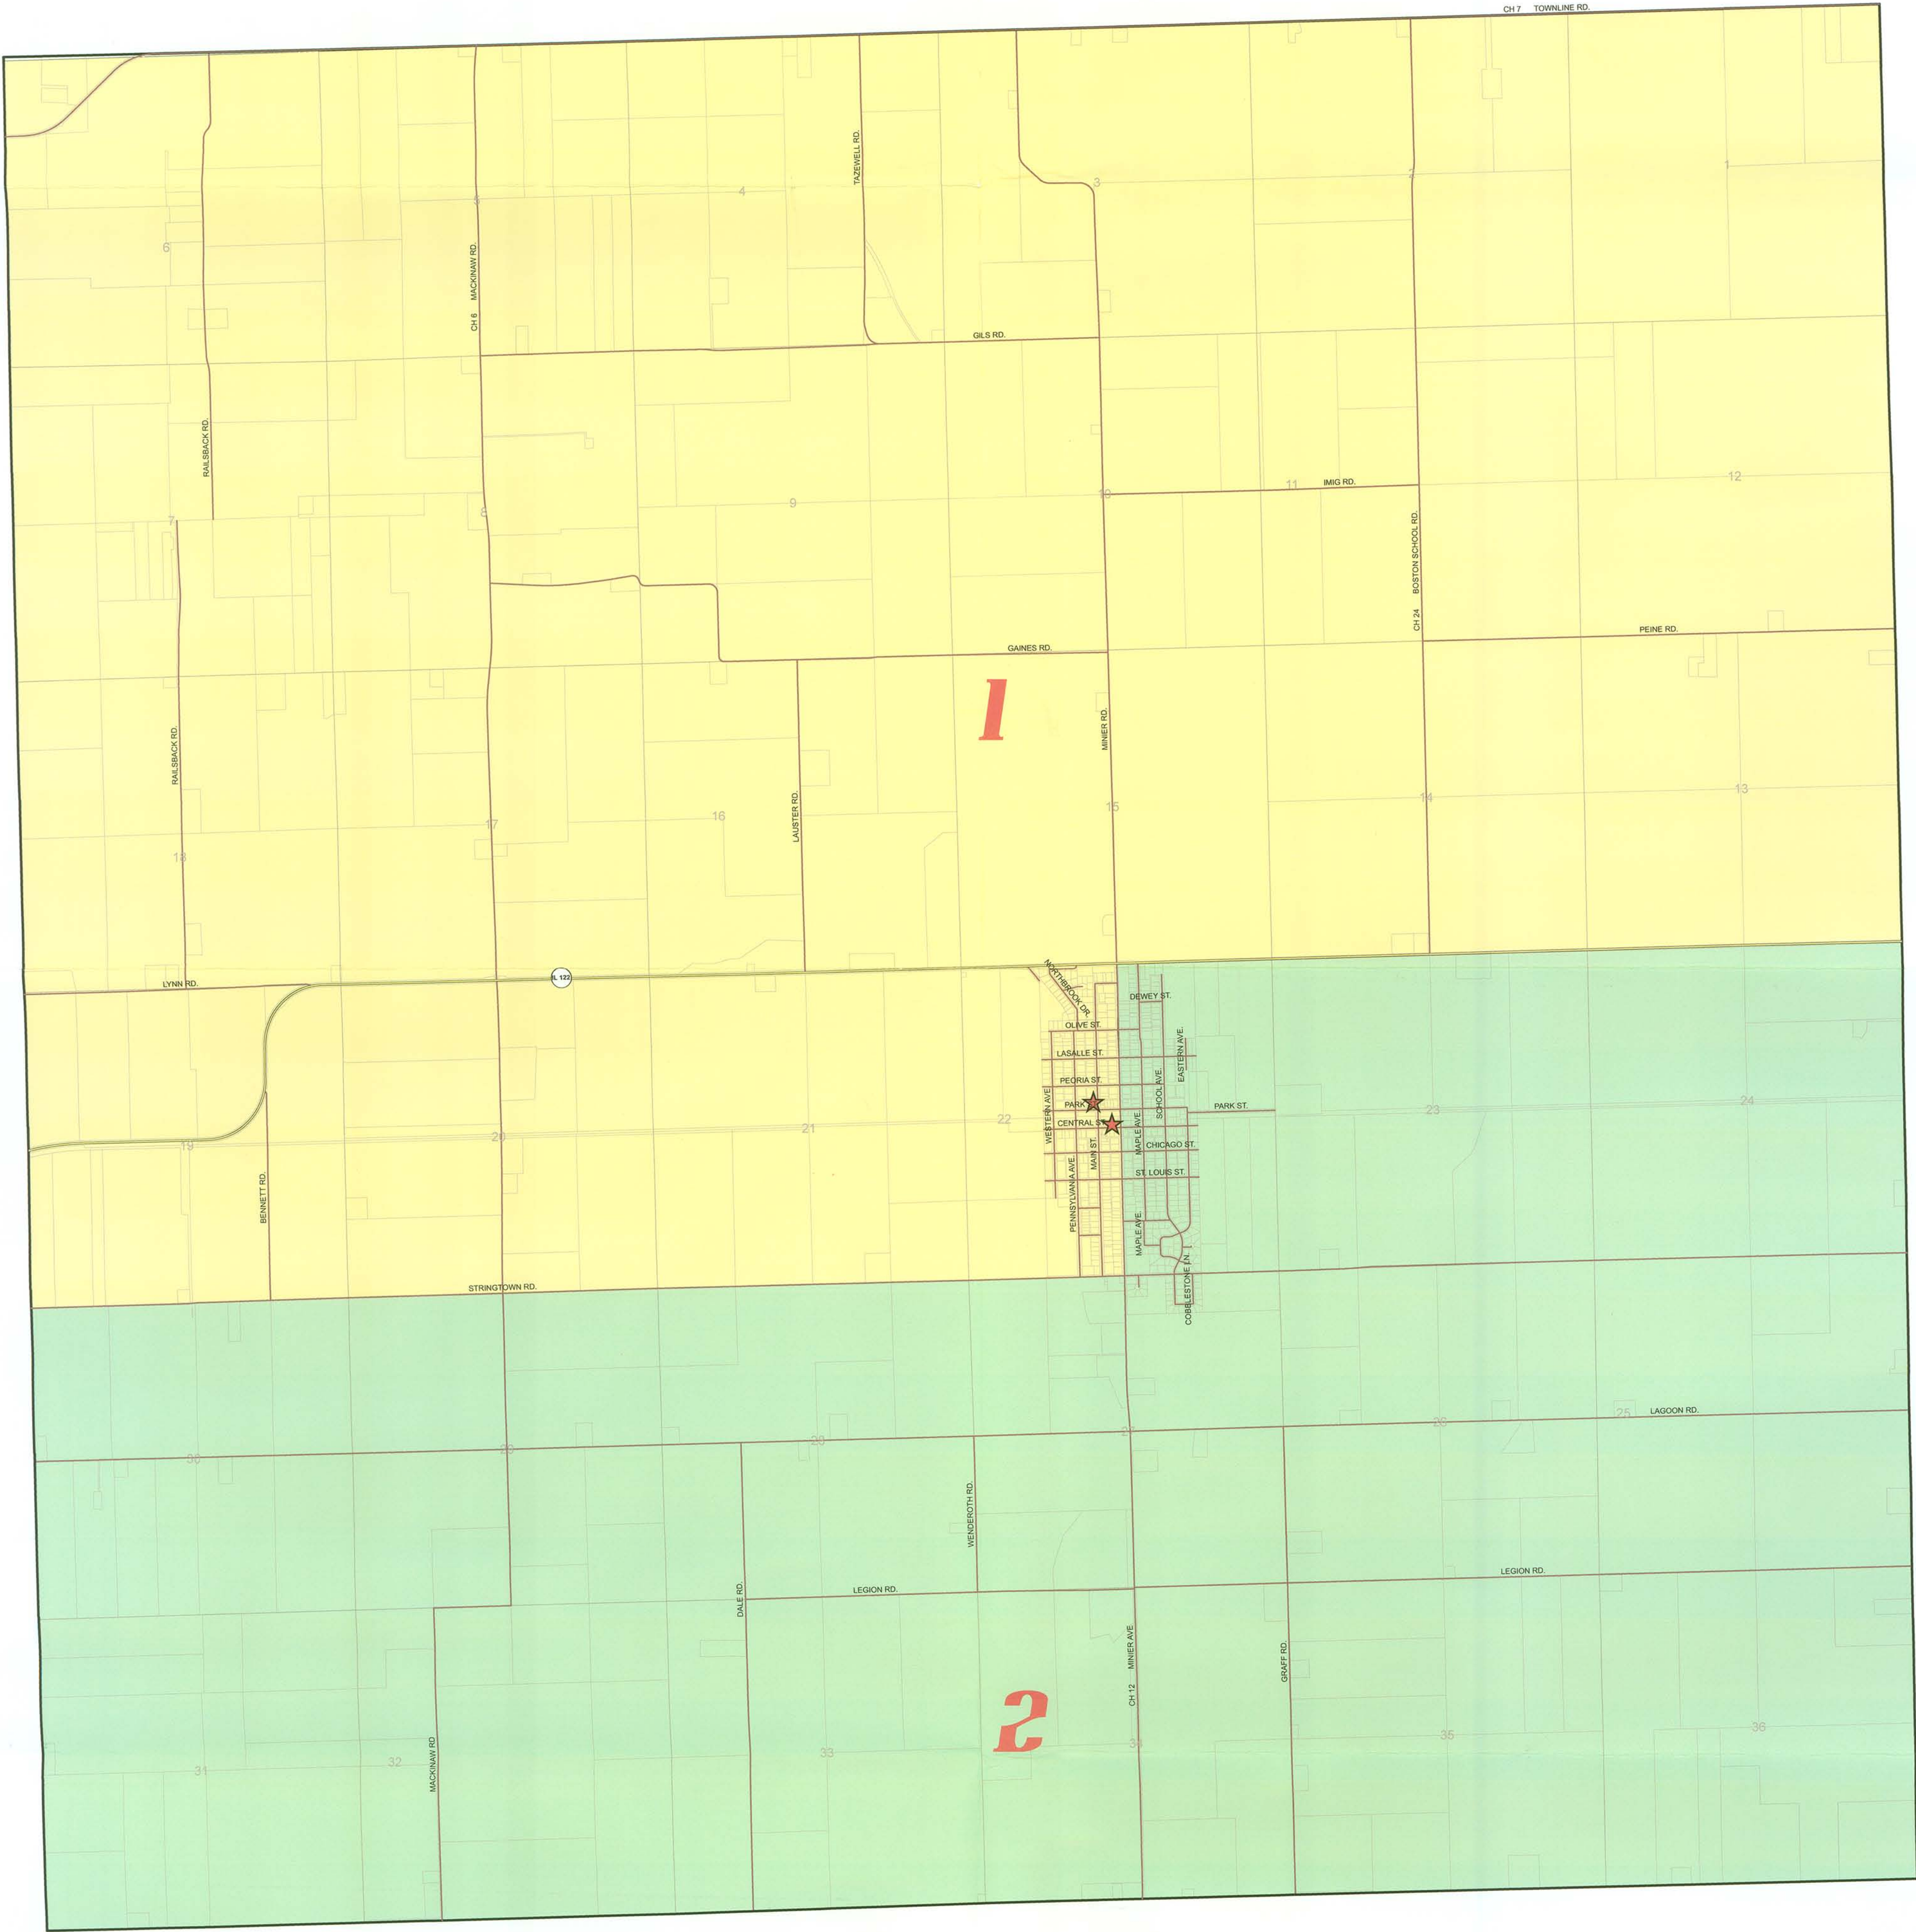

# LITTLE MACKINAW PRECINCTS

Township 23-North Range 2-West

★ Little Mackinaw Polling Locations

Precinct 1  
Masonic Hall  
205 N Main, Minier

Precinct 2  
New Fire Station  
107 W Central, Minier

Source: Tazewell County Clerk 2013