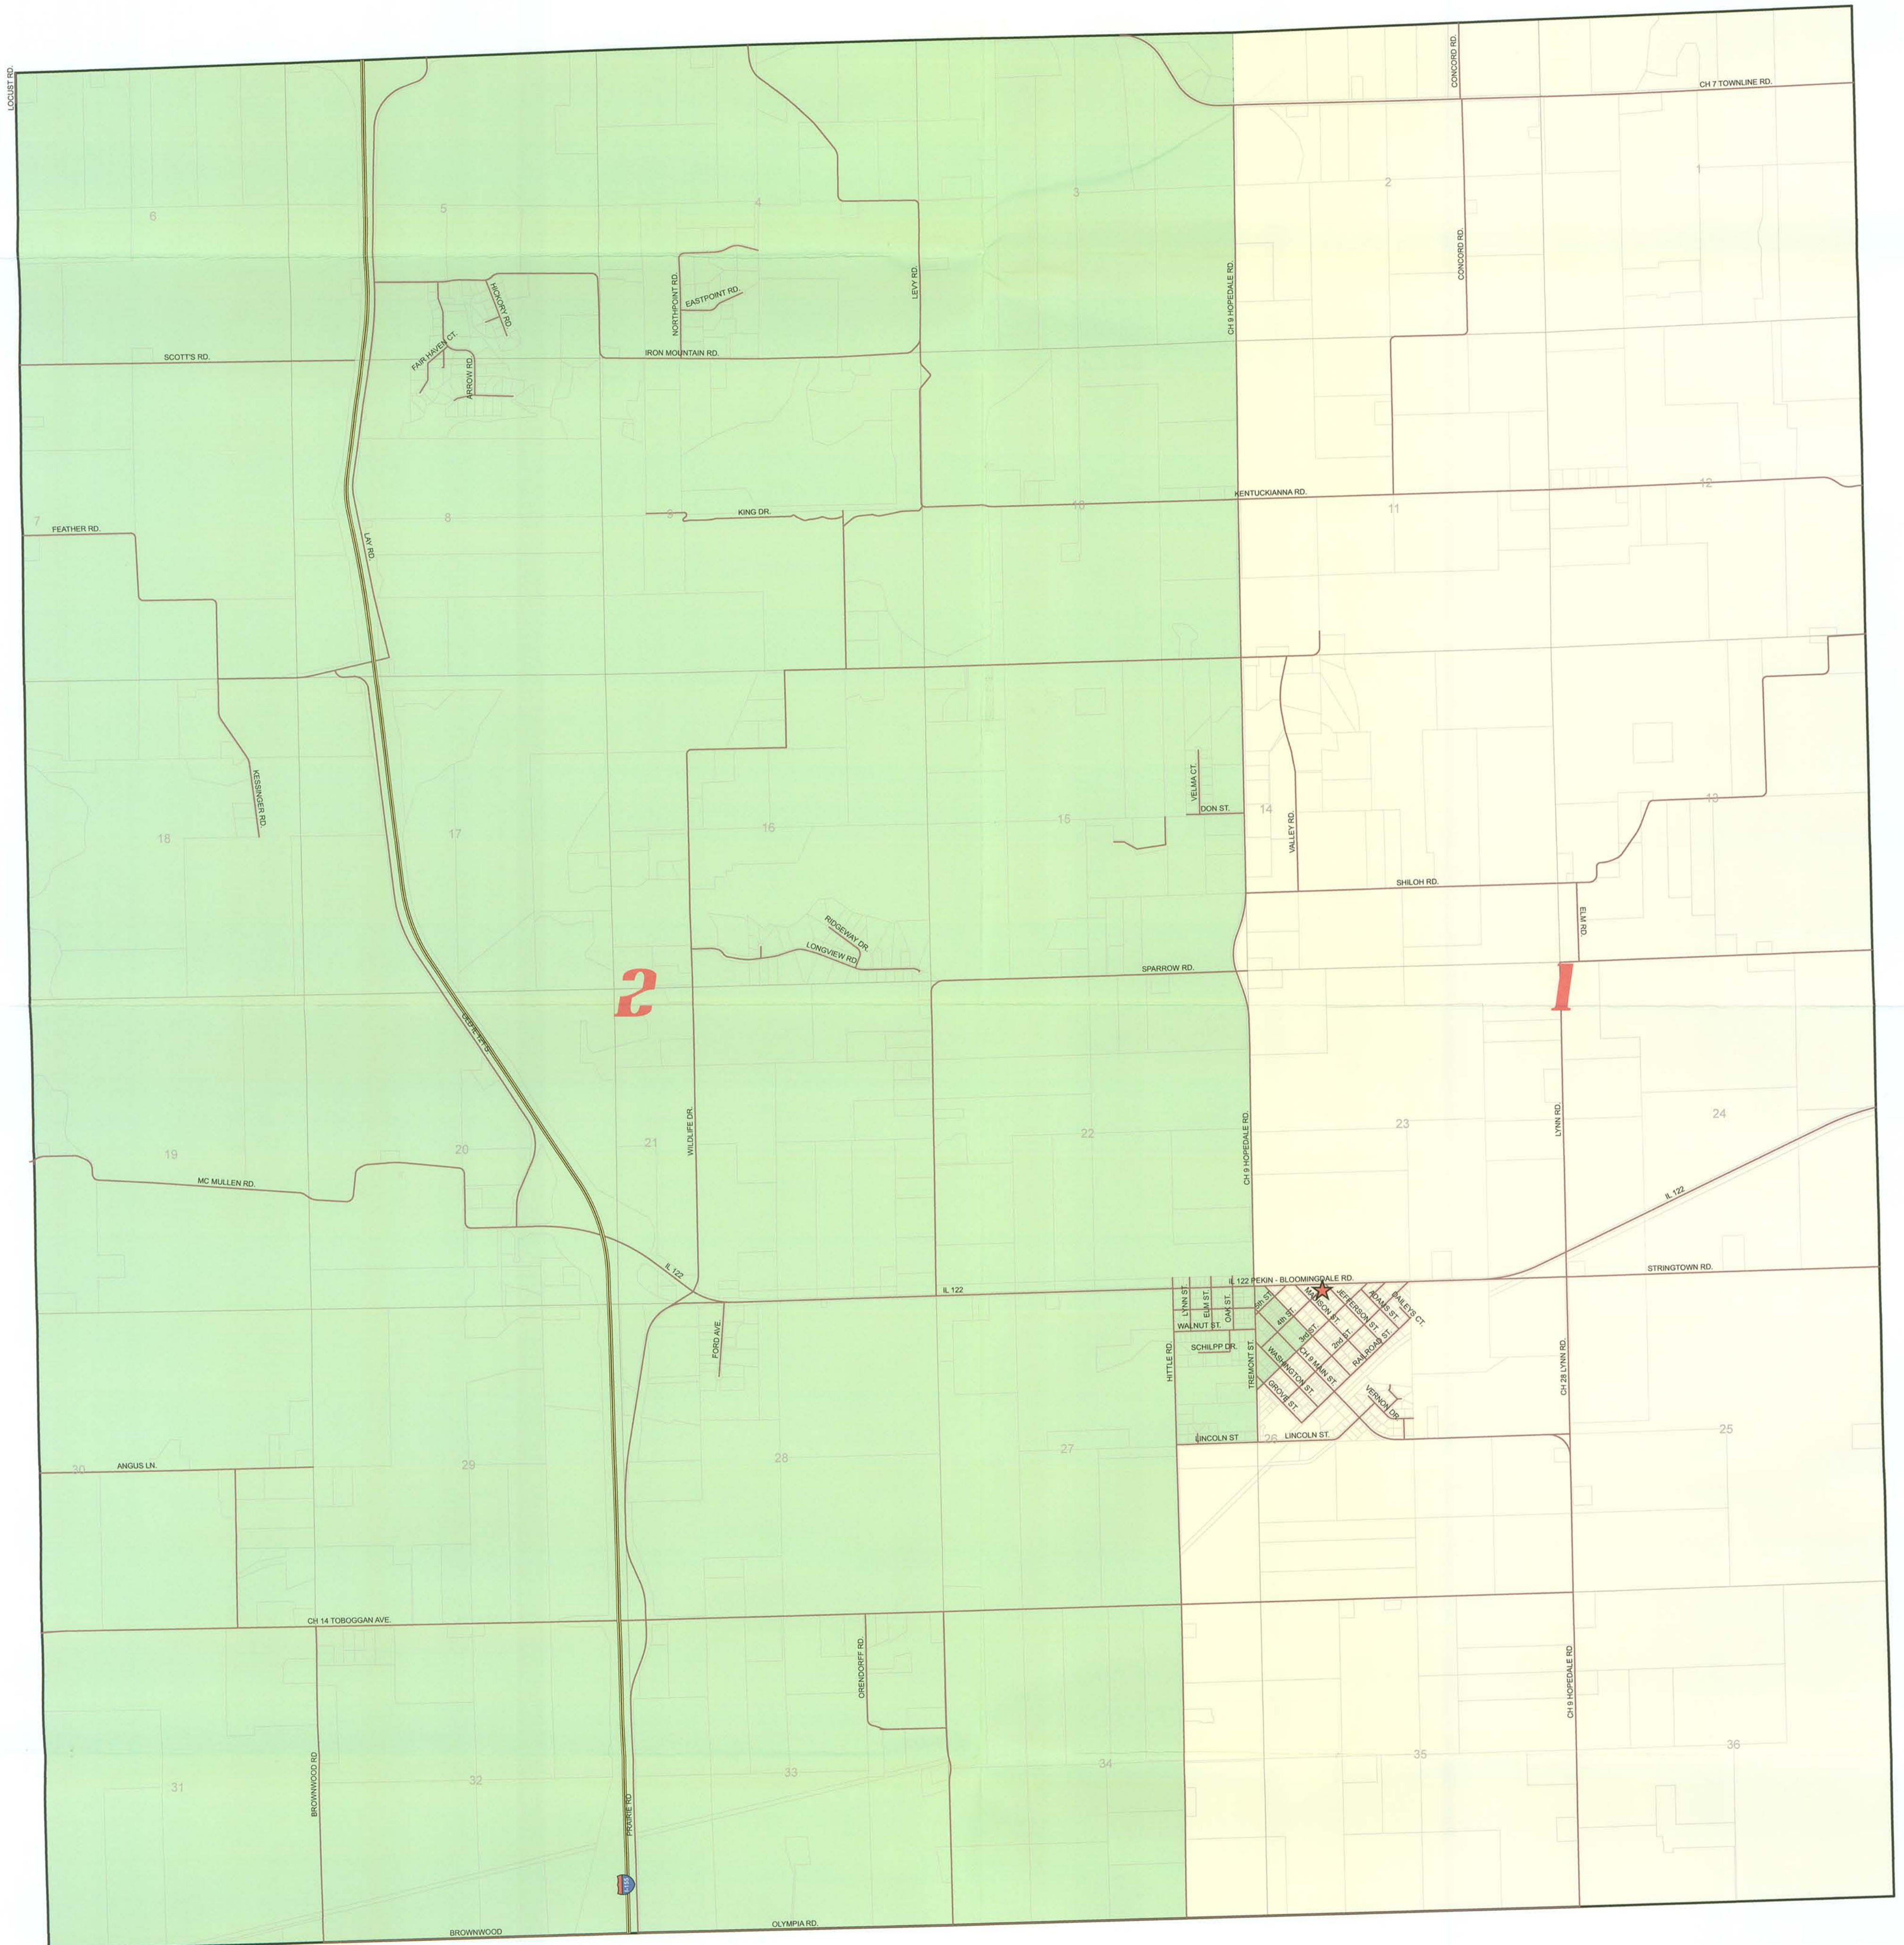

# HOPEDALE PRECINCTS

Township 23-North Range 3-West

★ Hopedale Polling Locations

Boynton Mennonite Church  
326 NW Jefferson St, Hopedale

Source: Tazewell County Clerk 2013