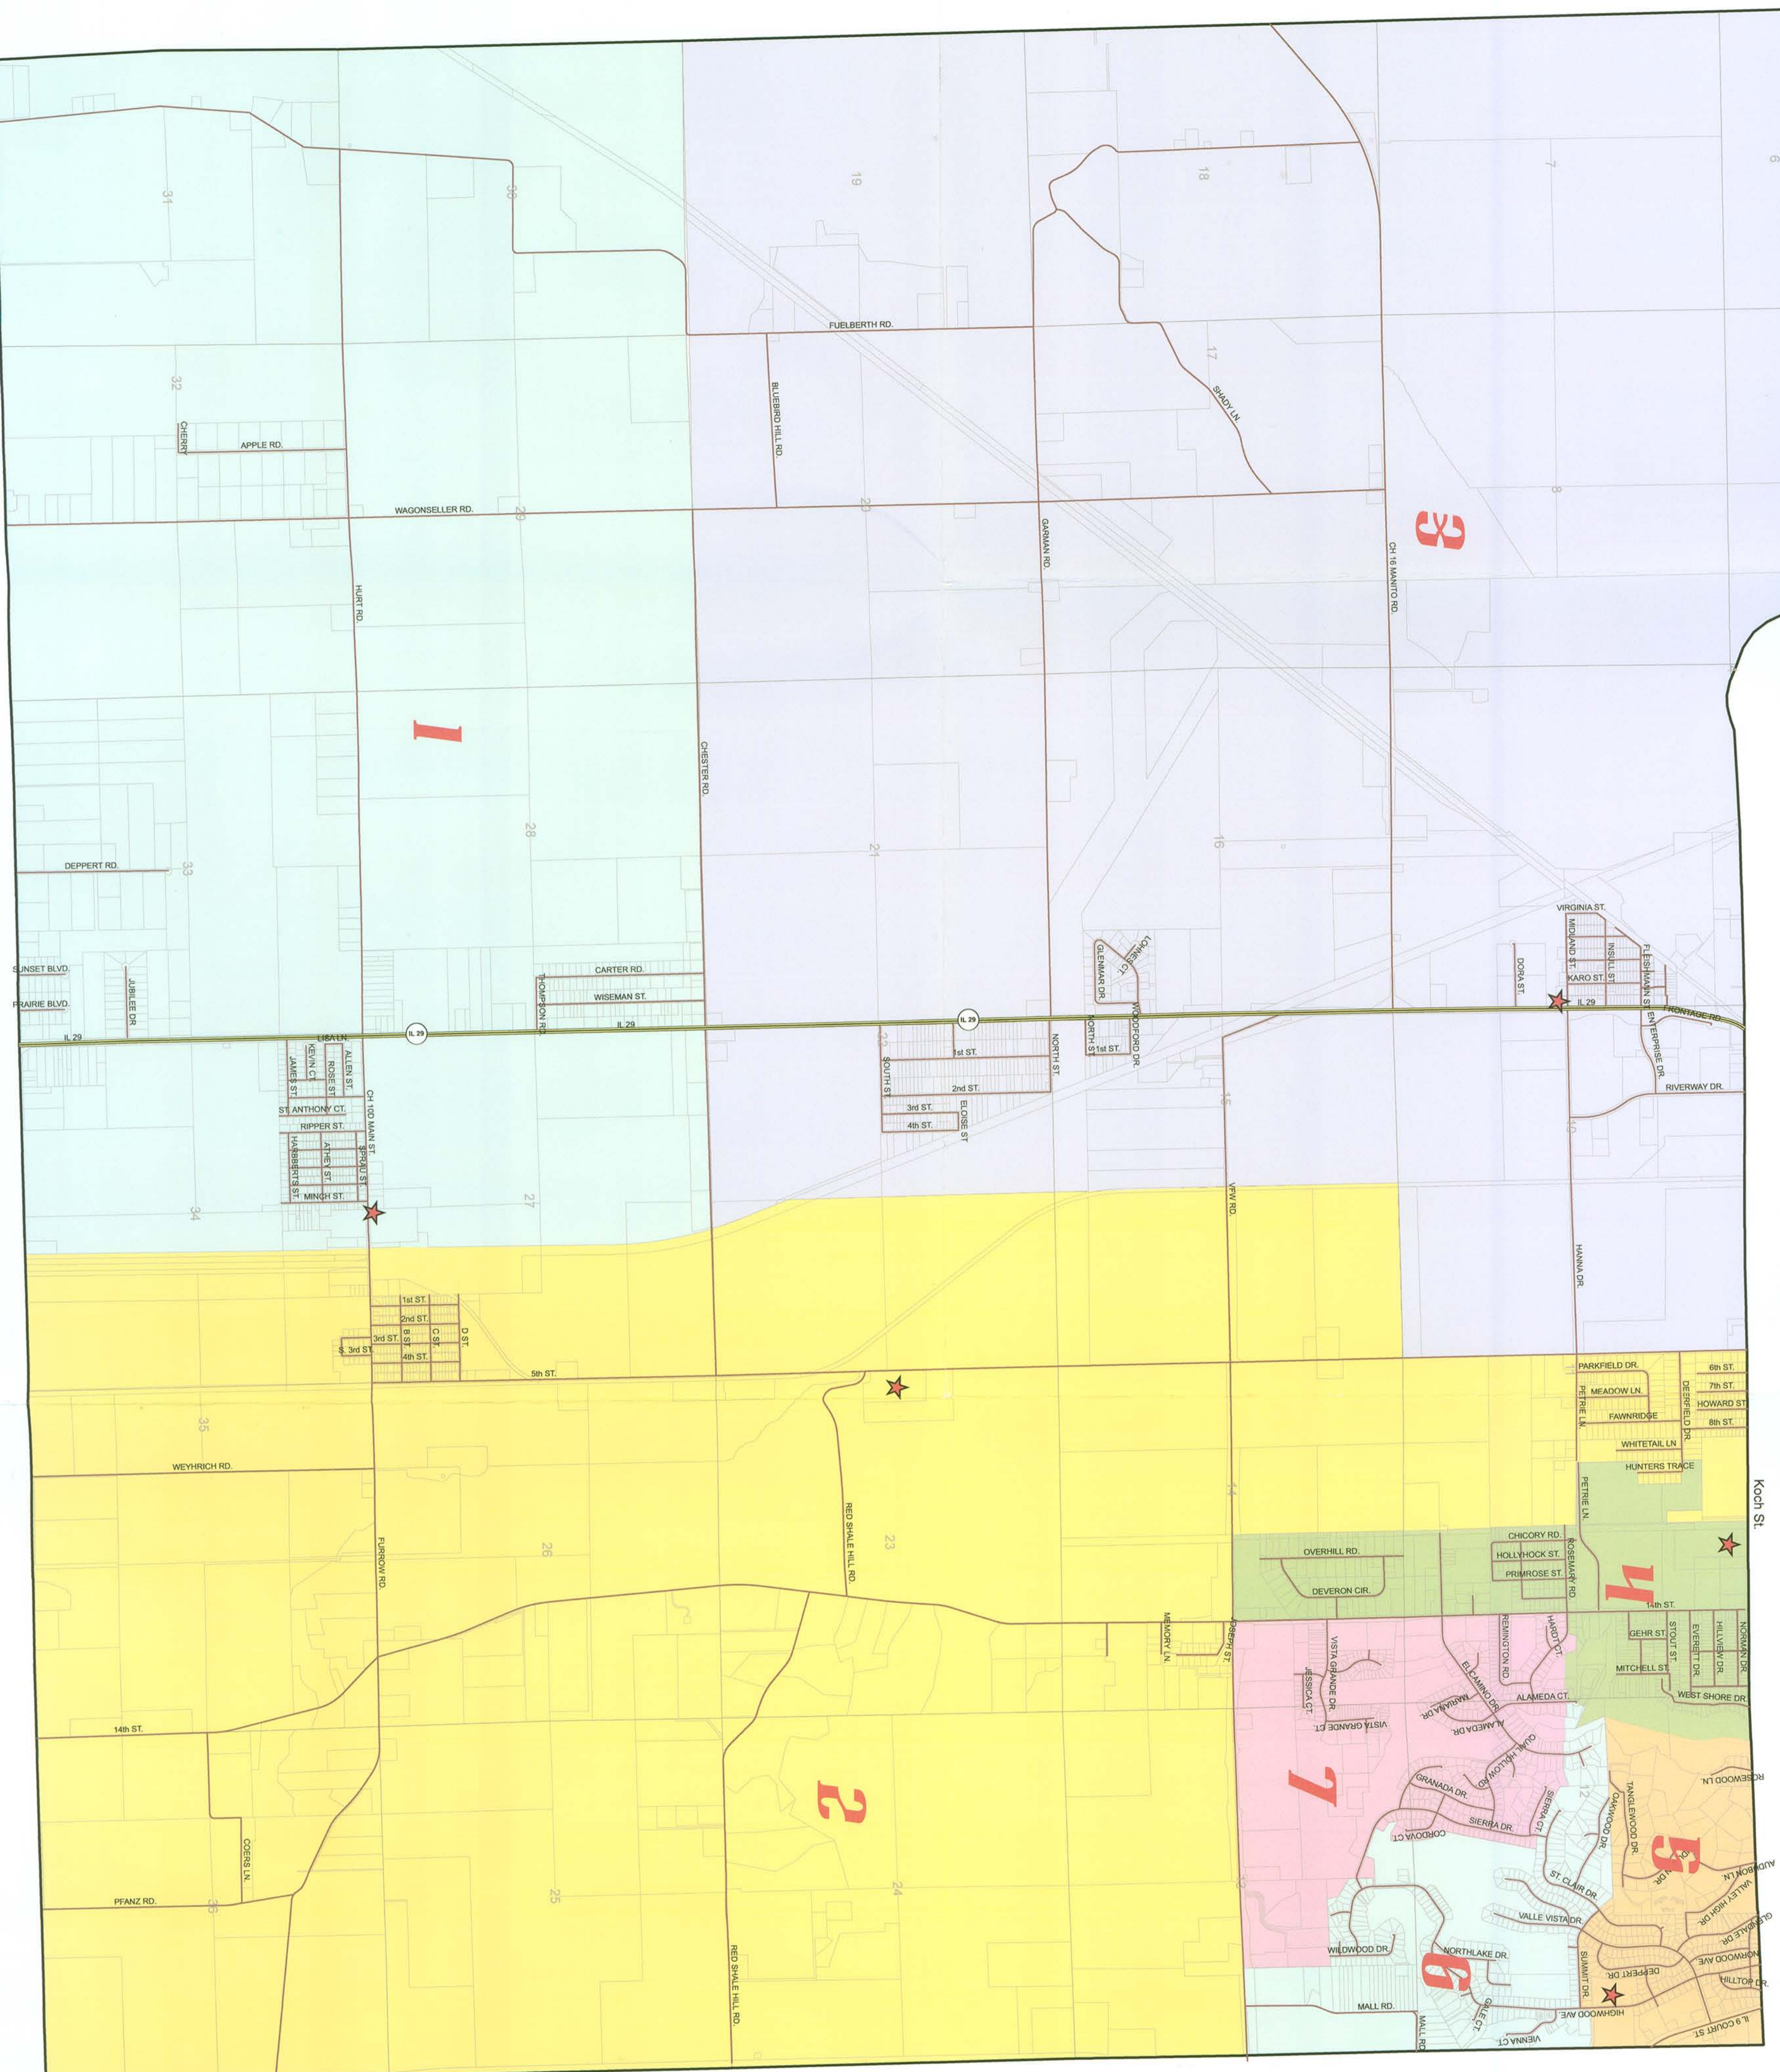

CINCINNATI PRECINCTS

Township 24-North Range 5-West

★ Cincinnati Polling Locations

- Precinct 1 Central Fire House
209 W Main St., South Pekin
- Precinct 2 Rankin School Dist. #98
13716 5th St., Pekin
- Precinct 3 Normandale Reformed Church
2001 S 2nd St., Pekin
- Precinct 4 Pekin City Bus Dept
1130 Koch St., Pekin
- Precinct 5 First Presbyterian Church
1717 Highwood, Pekin
- Precinct 6 First Presbyterian Church
1717 Highwood, Pekin
- Precinct 7 First Presbyterian Church
1717 Highwood, Pekin