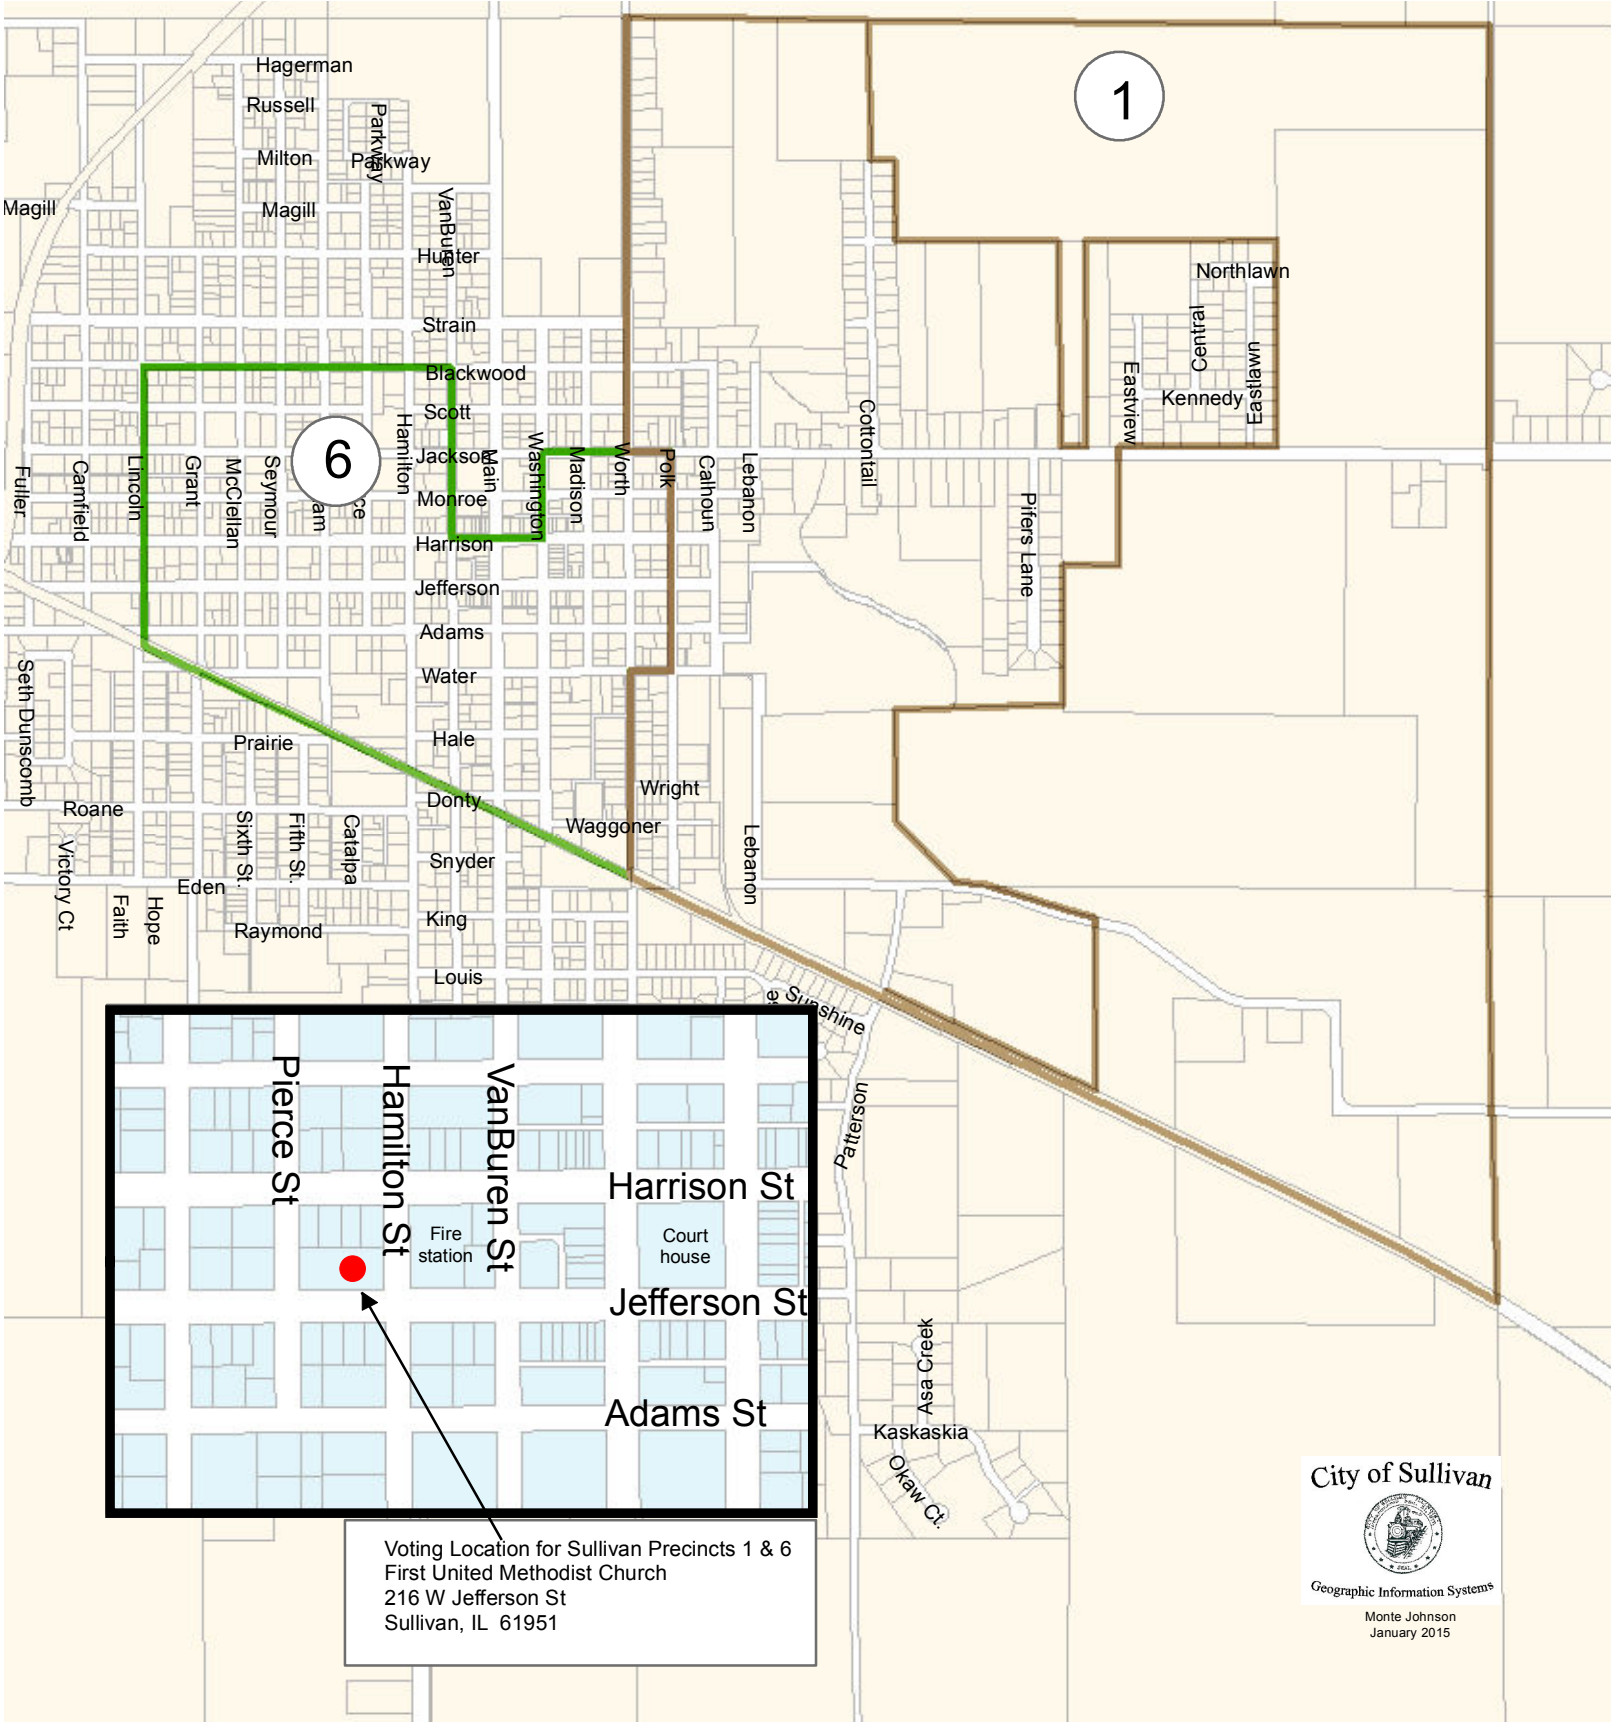

SULLIVAN TOWNSHIP

Detailed view of Voting Location

Precincts 1 & 6

Moultrie County, Illinois

Voting Location for Sullivan Precincts 1 & 6
First United Methodist Church
216 W Jefferson St
Sullivan, IL 61951