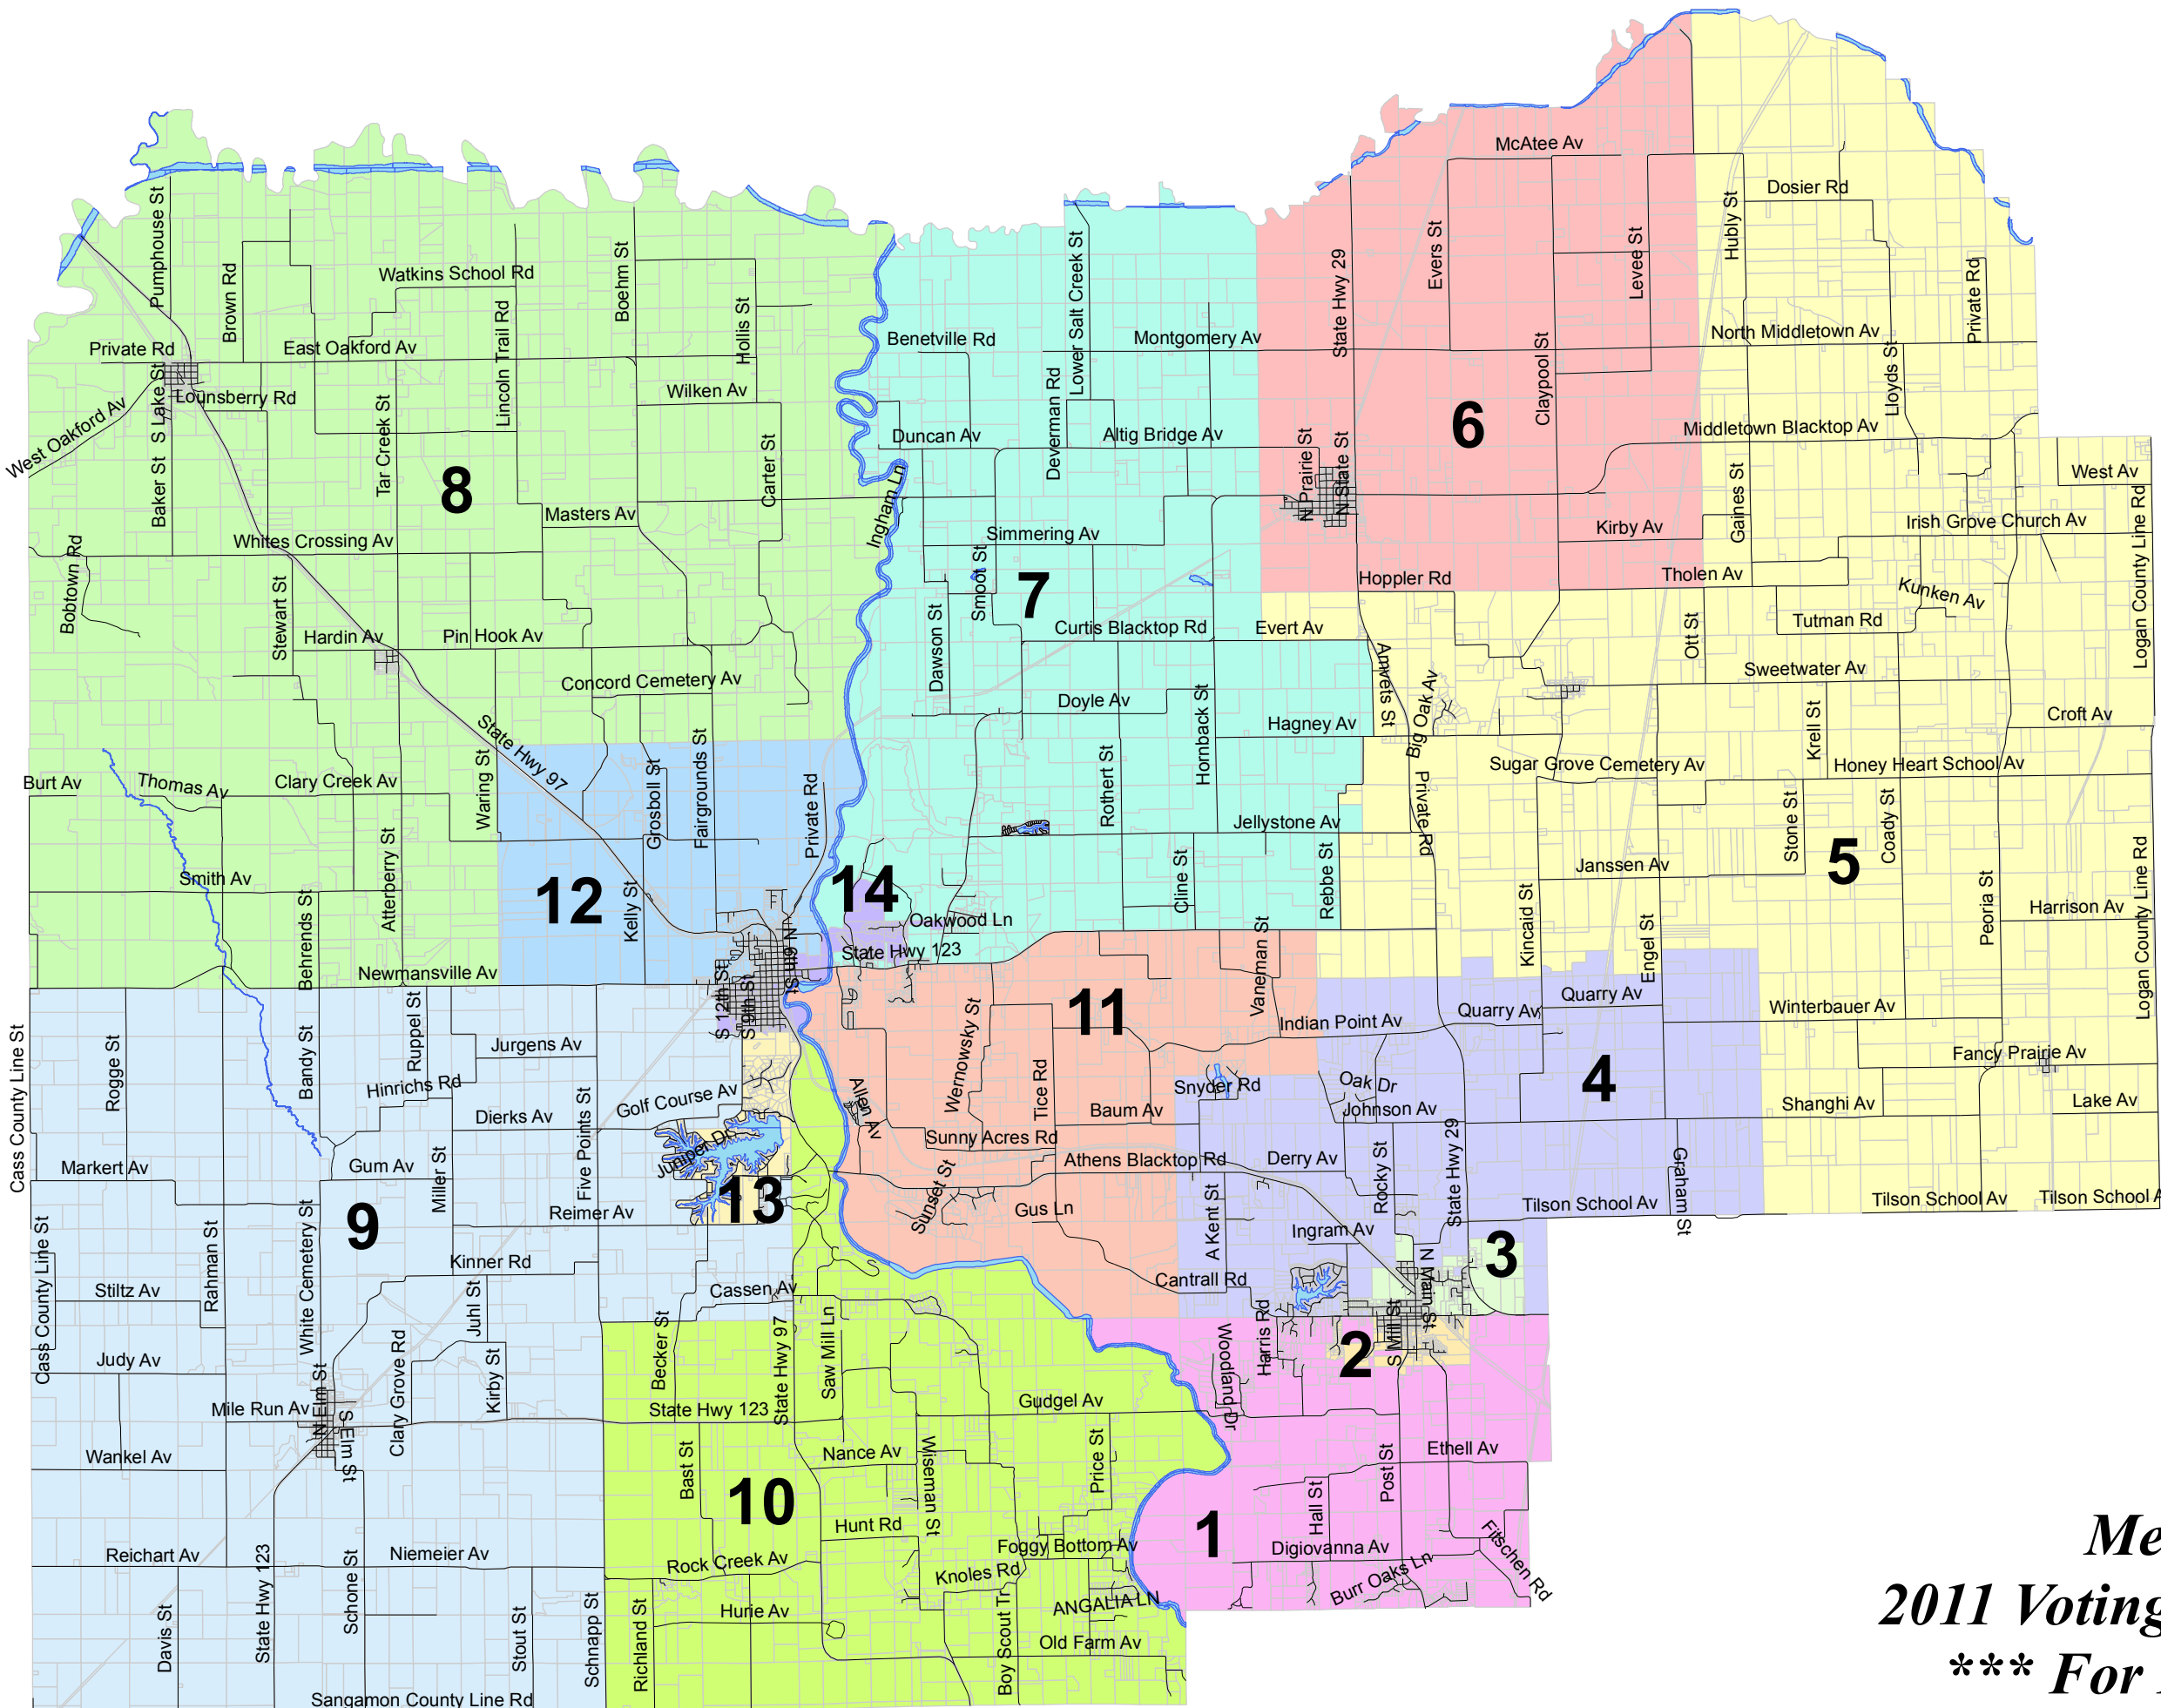

Code

AREA

- 1 - South Athens Rural
- 2 - South Athens City
- 3 - North Athens City
- 4 - North Athens Rural
- 5 - East Menard
- 6 - Greenview
- 7 - Indian Creek
- 8 - Northwest Menard
- 9 - Southwest Menard
- 10 - Rock Creek
- 11 - East Petersburg
- 12 - North Petersburg
- 13 - South Petersburg
- 14 - West Petersburg

*Menard County
2011 Voting Precinct Boundaries
*** For Reference Only ****