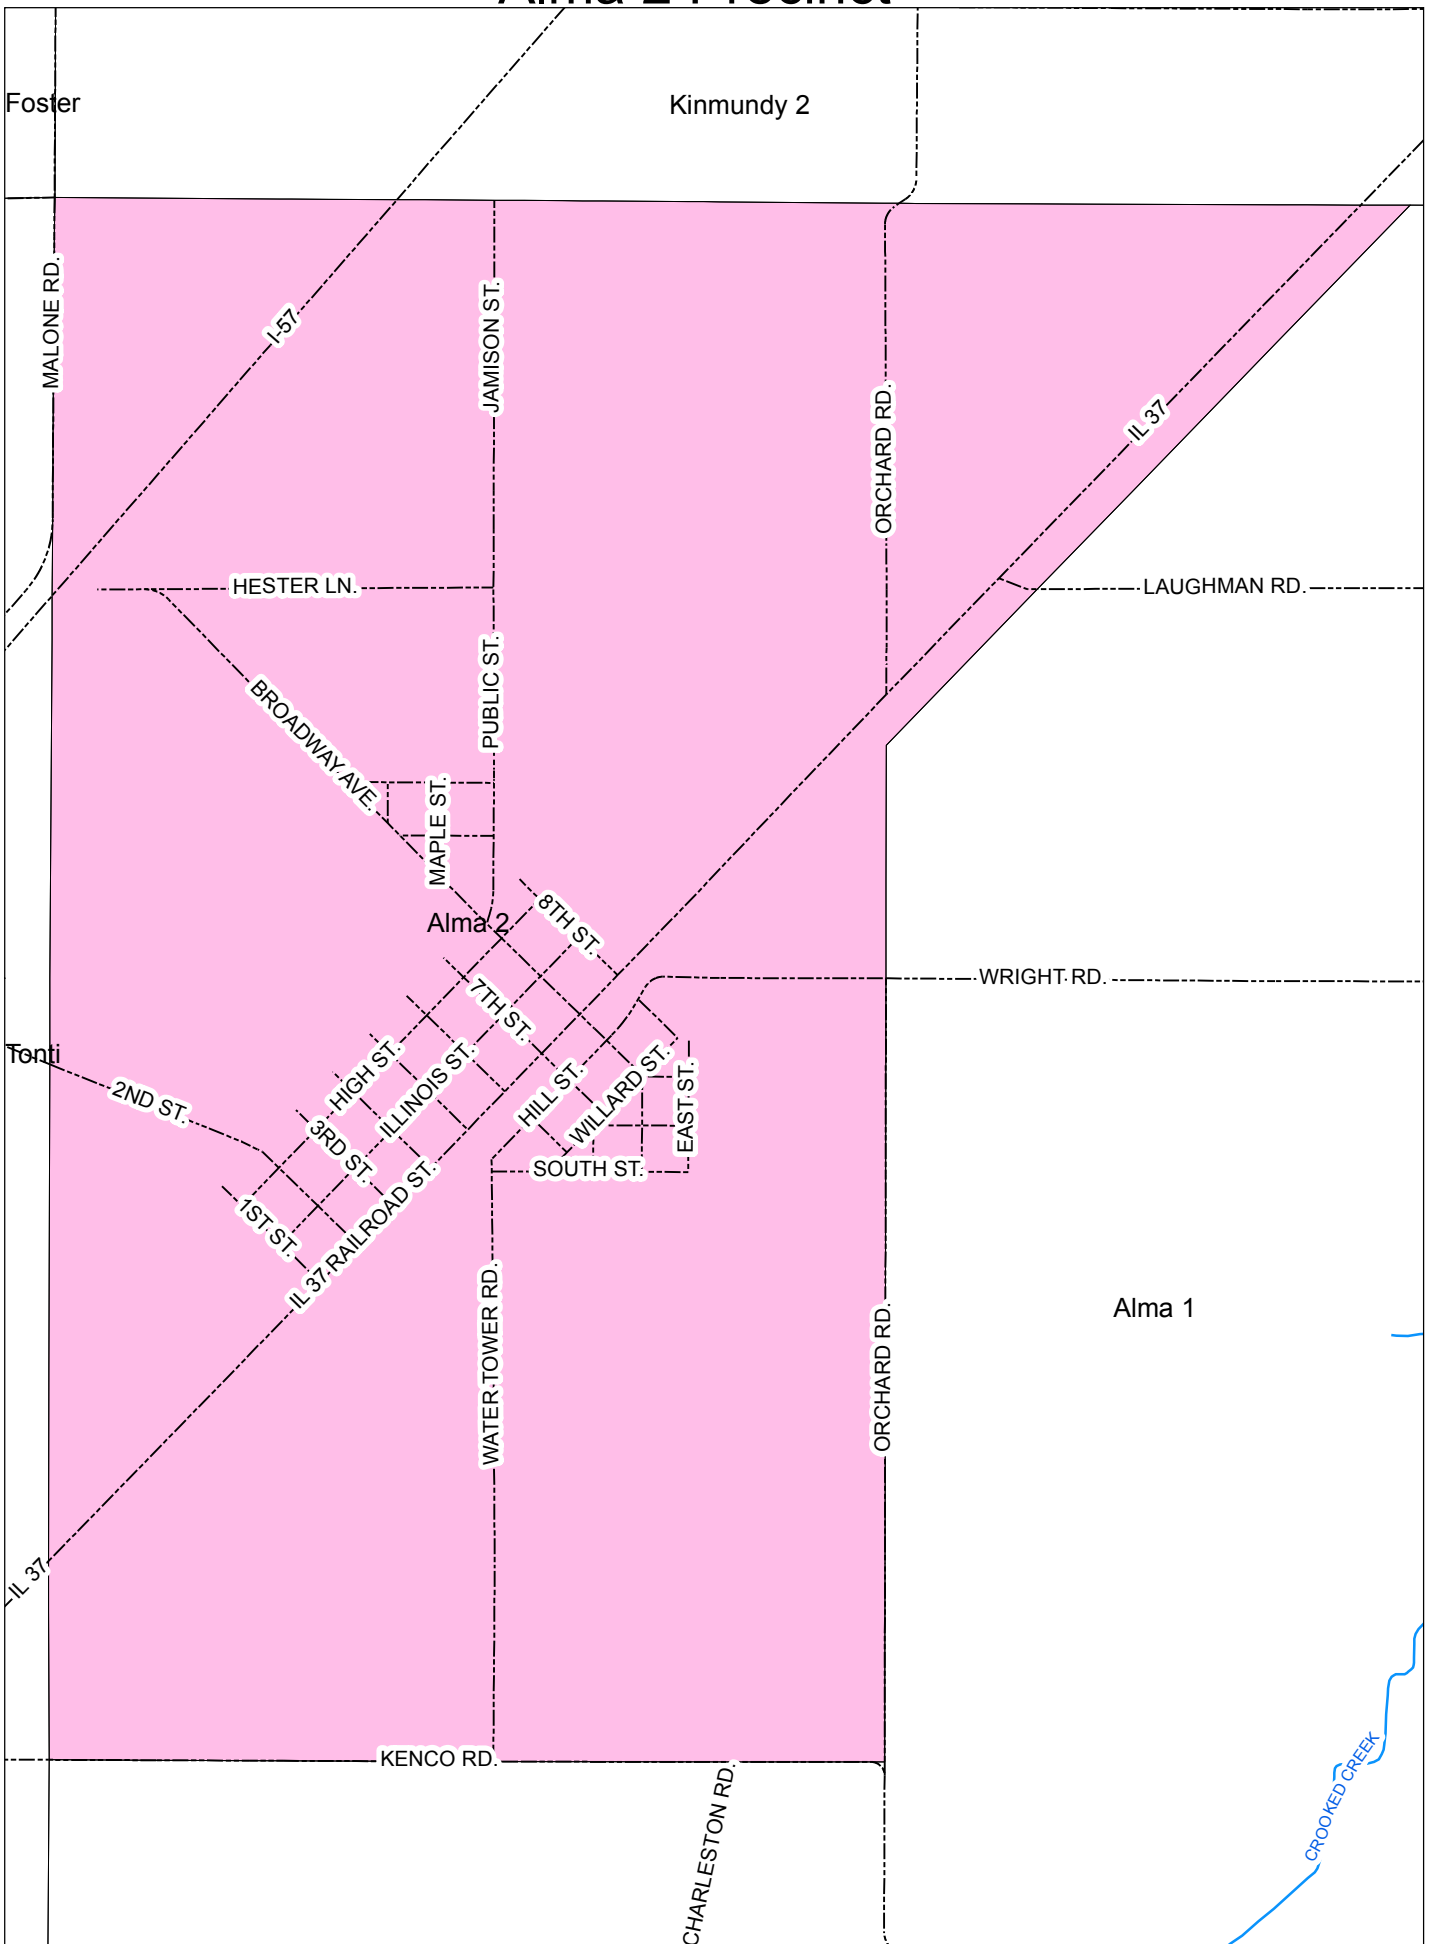

Alma 2 Precinct

Foster

Kinmundy 2

MALONE RD.

I-57

JAMISON ST.

ORCHARD RD.

IL-37

HESTER LN.

LAUGHMAN RD.

BROADWAY AVE.

PUBLIC ST.

MAPLE ST.

Alma 2

8TH ST.

WRIGHT RD.

EAST ST.

1ST ST.

IL-37 RAILROAD ST.

SOUTH ST.

WATER TOWER RD.

ORCHARD RD.

Alma 1

IL-37

KENCO RD.

CHARLESTON RD.

CROOKED CREEK