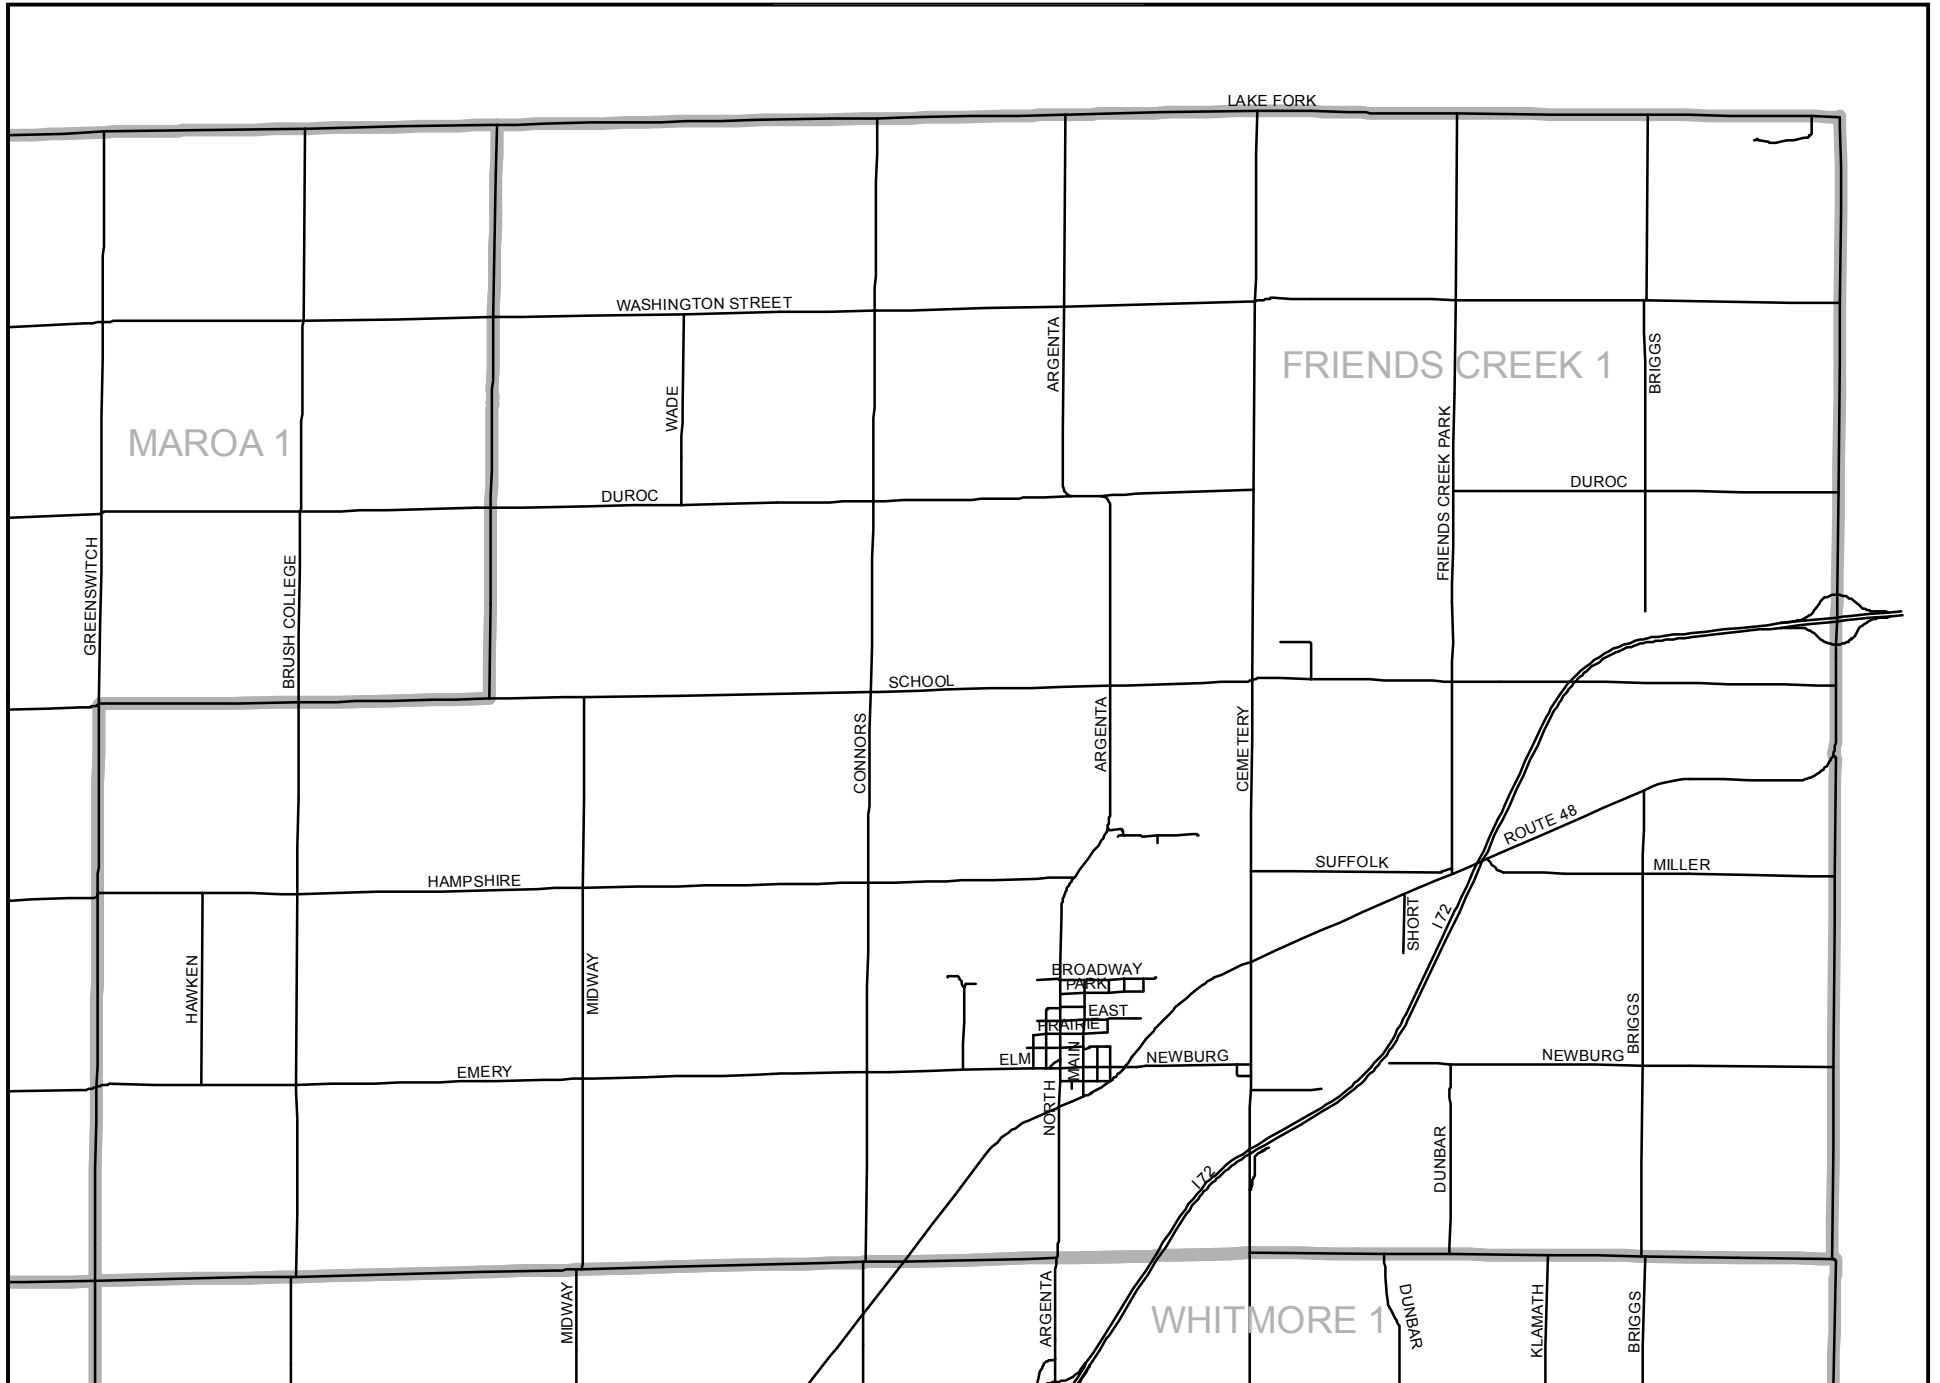

Precincts in Outlying Macon County

AUSTIN 1

BLUE MOUND 1

FRIENDS CREEK 1

HARRISTOWN 1

ILLINI

MAROA 1

MT ZION 1

MT ZION 2

MT ZION 3

NIANTIC 1

OAKLEY

PLEASANT VIEW

SOUTH MACON 1

SOUTH WHEATLAND 1

SOUTH WHEATLAND 2

SOUTH WHEATLAND 3

WHITMORE 1

WHITMORE 2