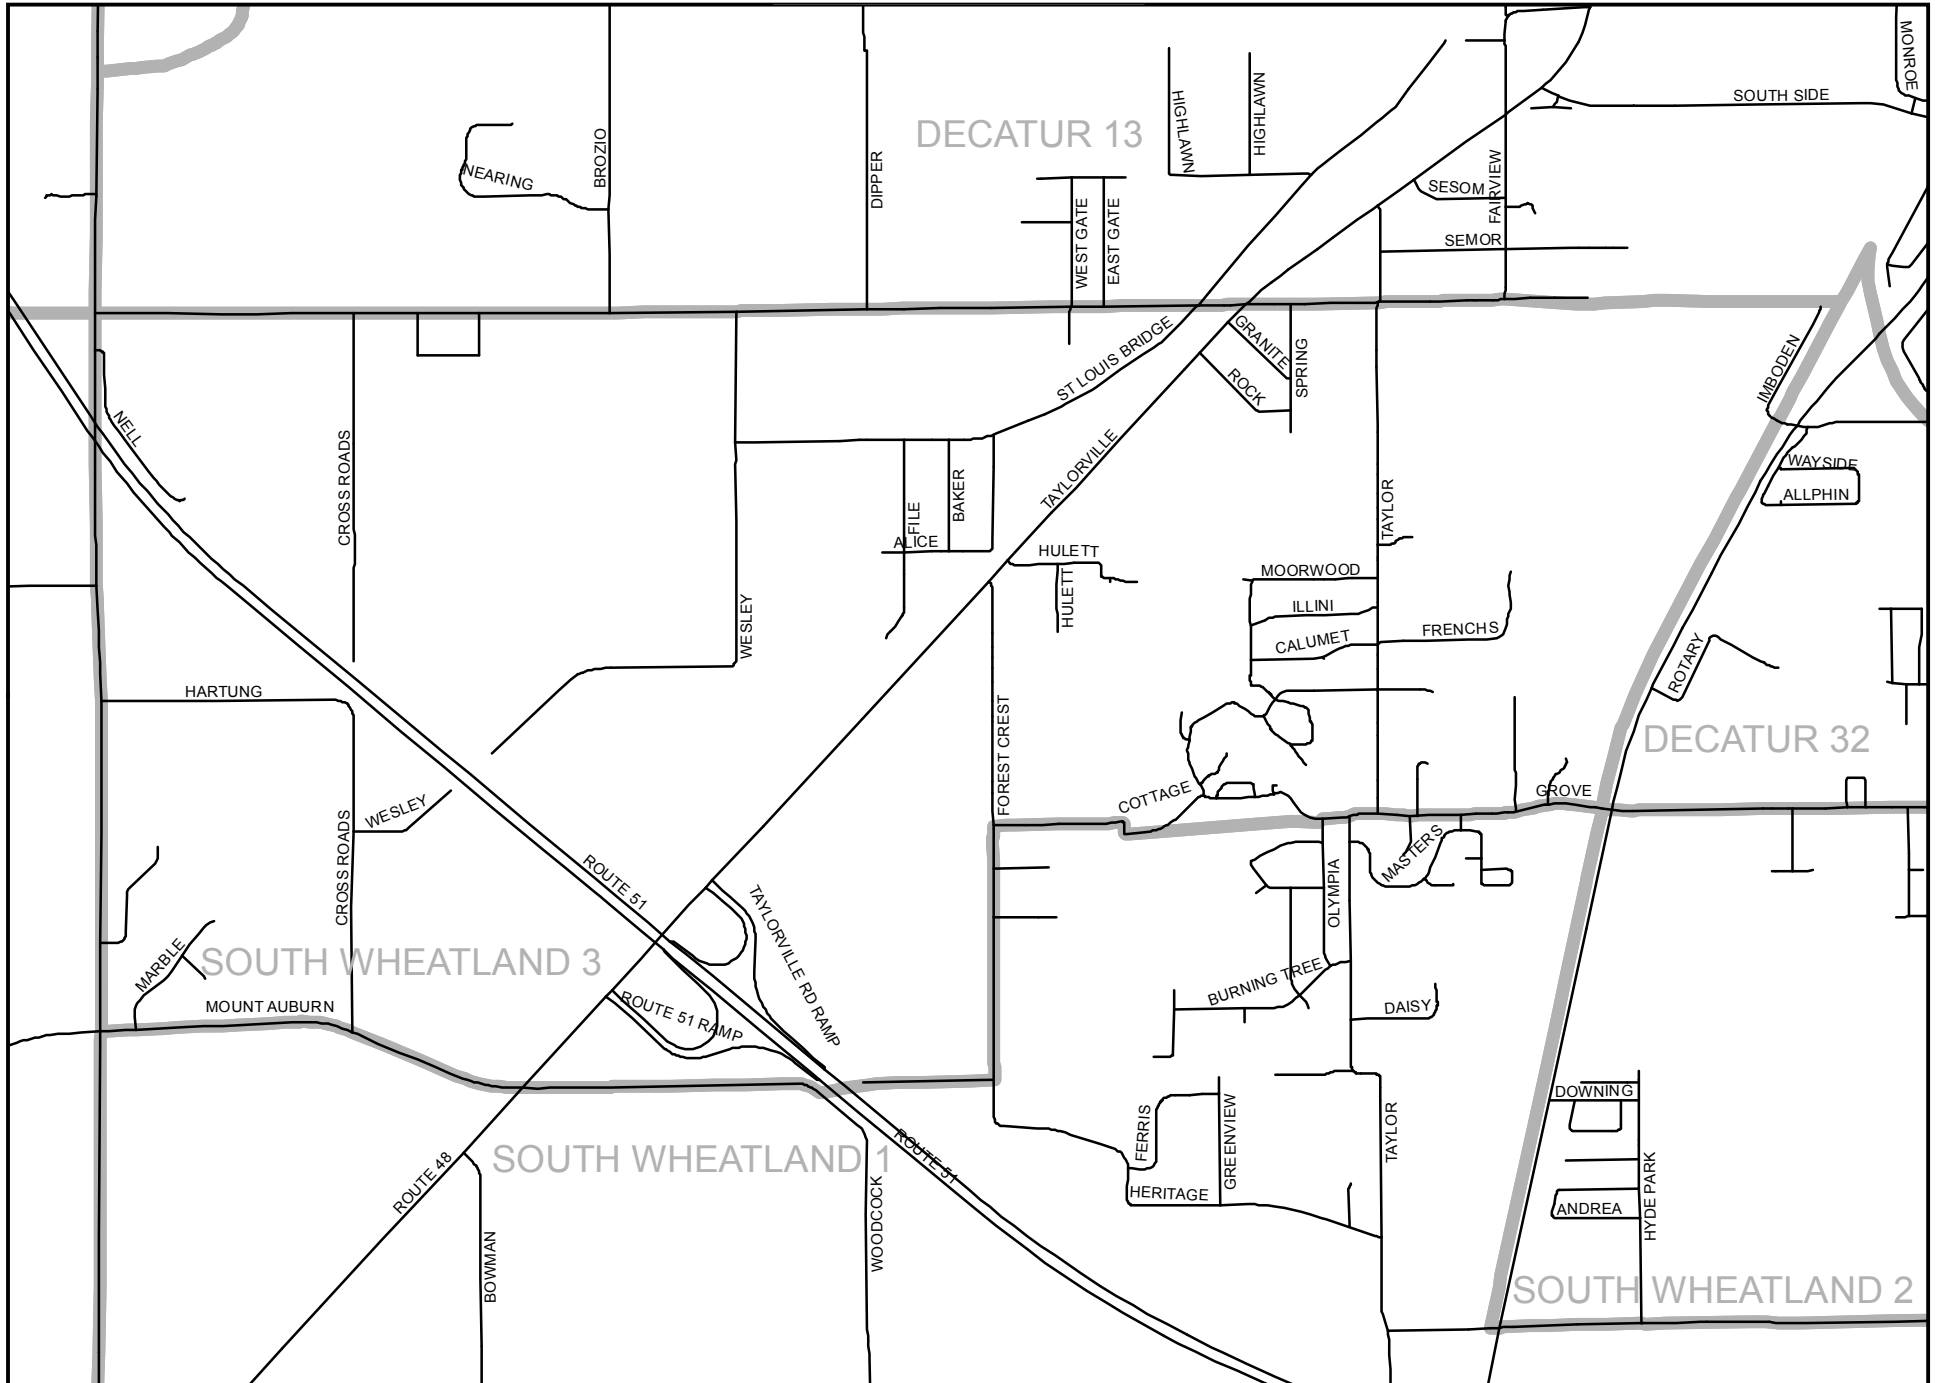

Precincts in Outlying Macon County

AUSTIN 1

BLUE MOUND 1

FRIENDS CREEK 1

HARRISTOWN 1

ILLINI

MAROA 1

MT ZION 1

MT ZION 2

MT ZION 3

NIANTIC 1

OAKLEY

PLEASANT VIEW

SOUTH MACON 1

SOUTH WHEATLAND 1

SOUTH WHEATLAND 2

SOUTH WHEATLAND 3

WHITMORE 1

WHITMORE 2