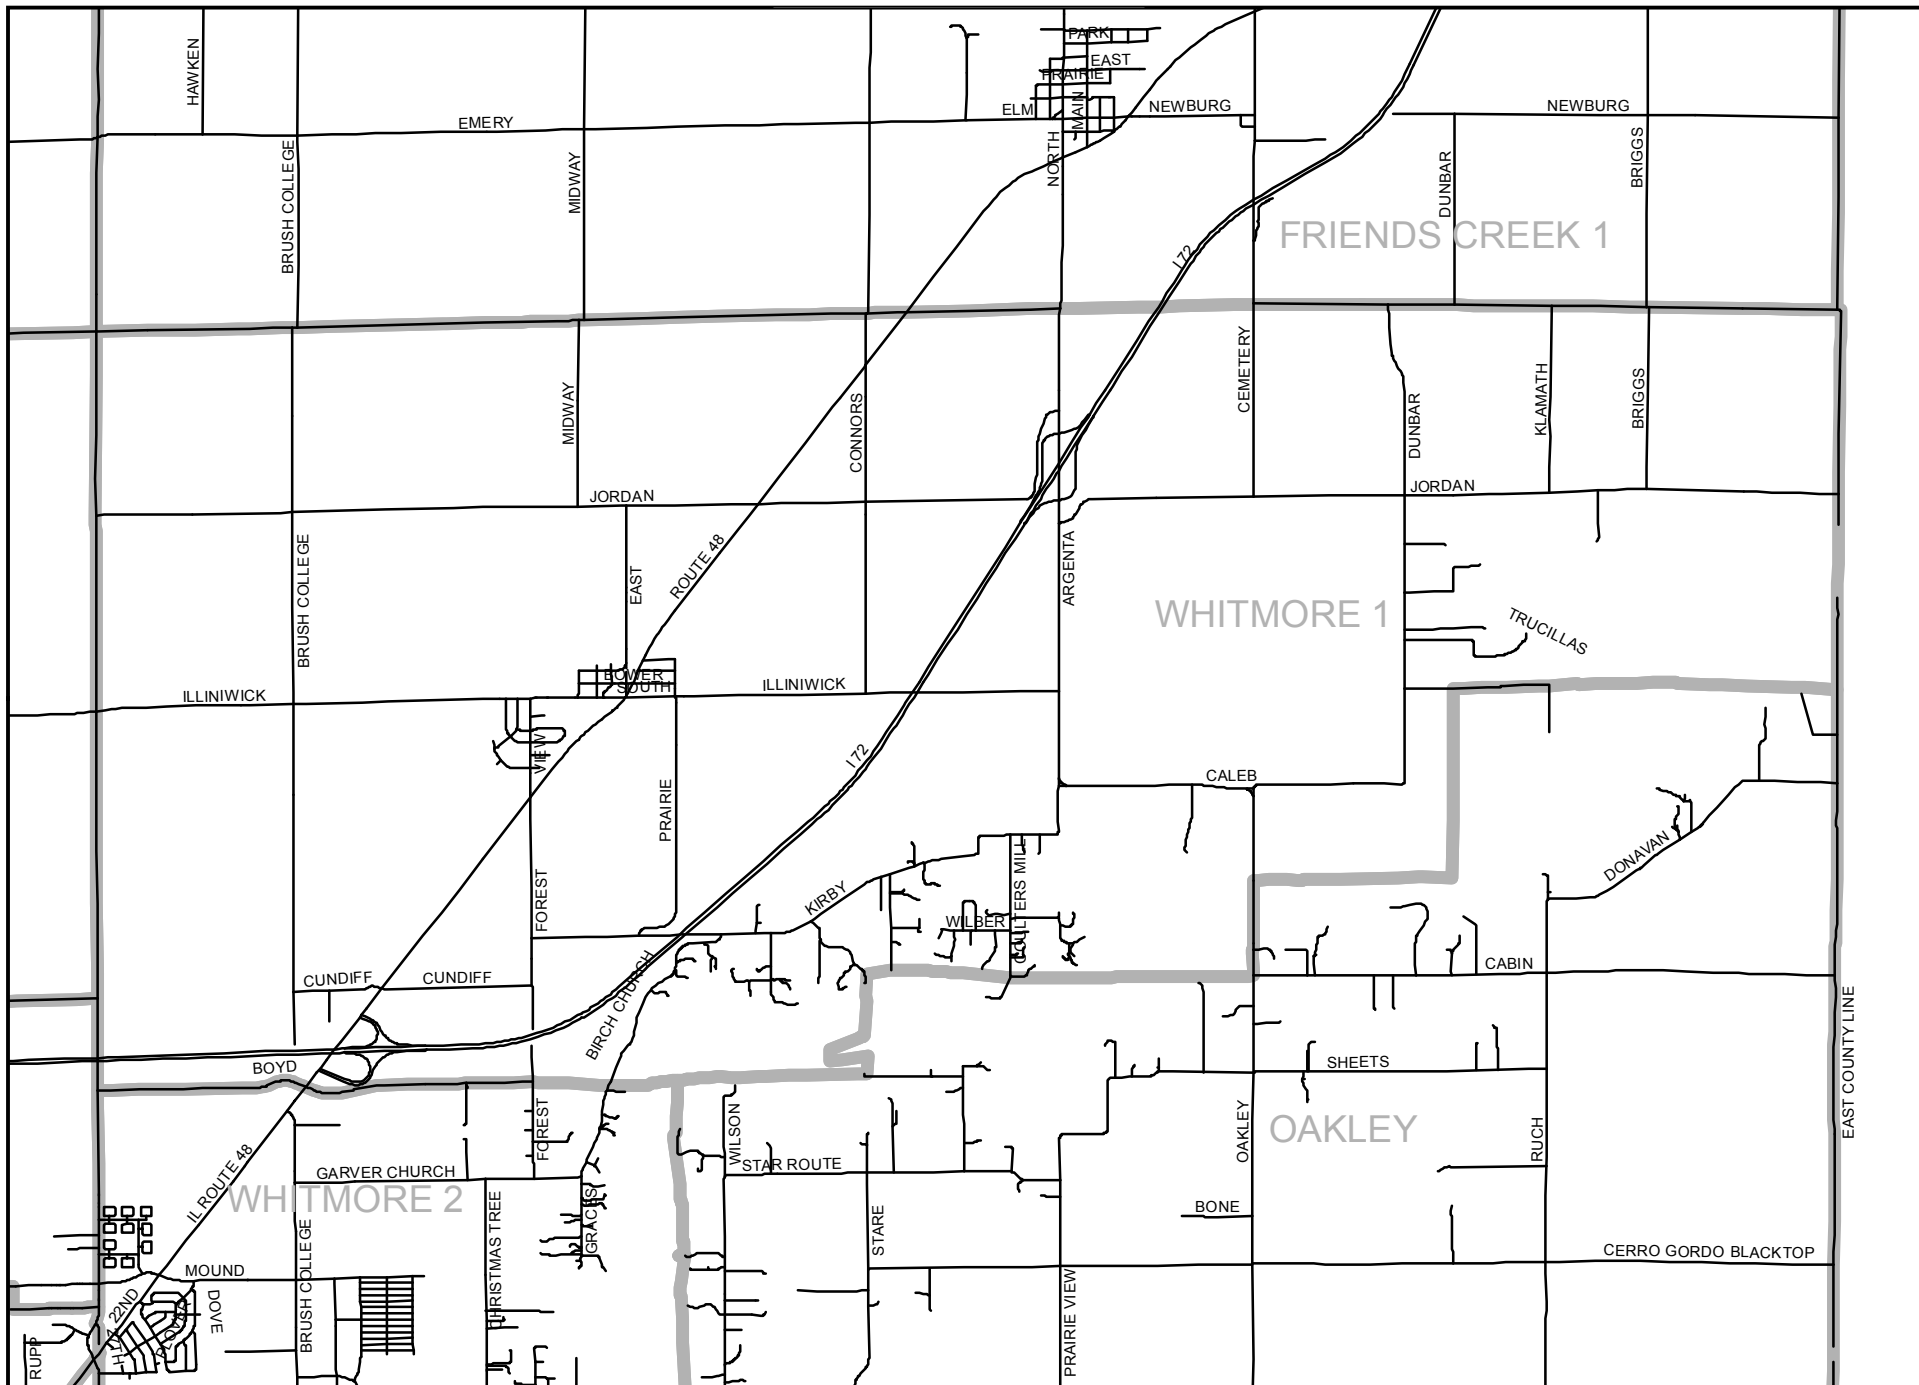

Precincts in Outlying Macon County

AUSTIN 1

BLUE MOUND 1

FRIENDS CREEK 1

HARRISTOWN 1

ILLINI

MAROA 1

MT ZION 1

MT ZION 2

MT ZION 3

NIANTIC 1

OAKLEY

PLEASANT VIEW

SOUTH MACON 1

SOUTH WHEATLAND 1

SOUTH WHEATLAND 2

SOUTH WHEATLAND 3

WHITMORE 1

WHITMORE 2