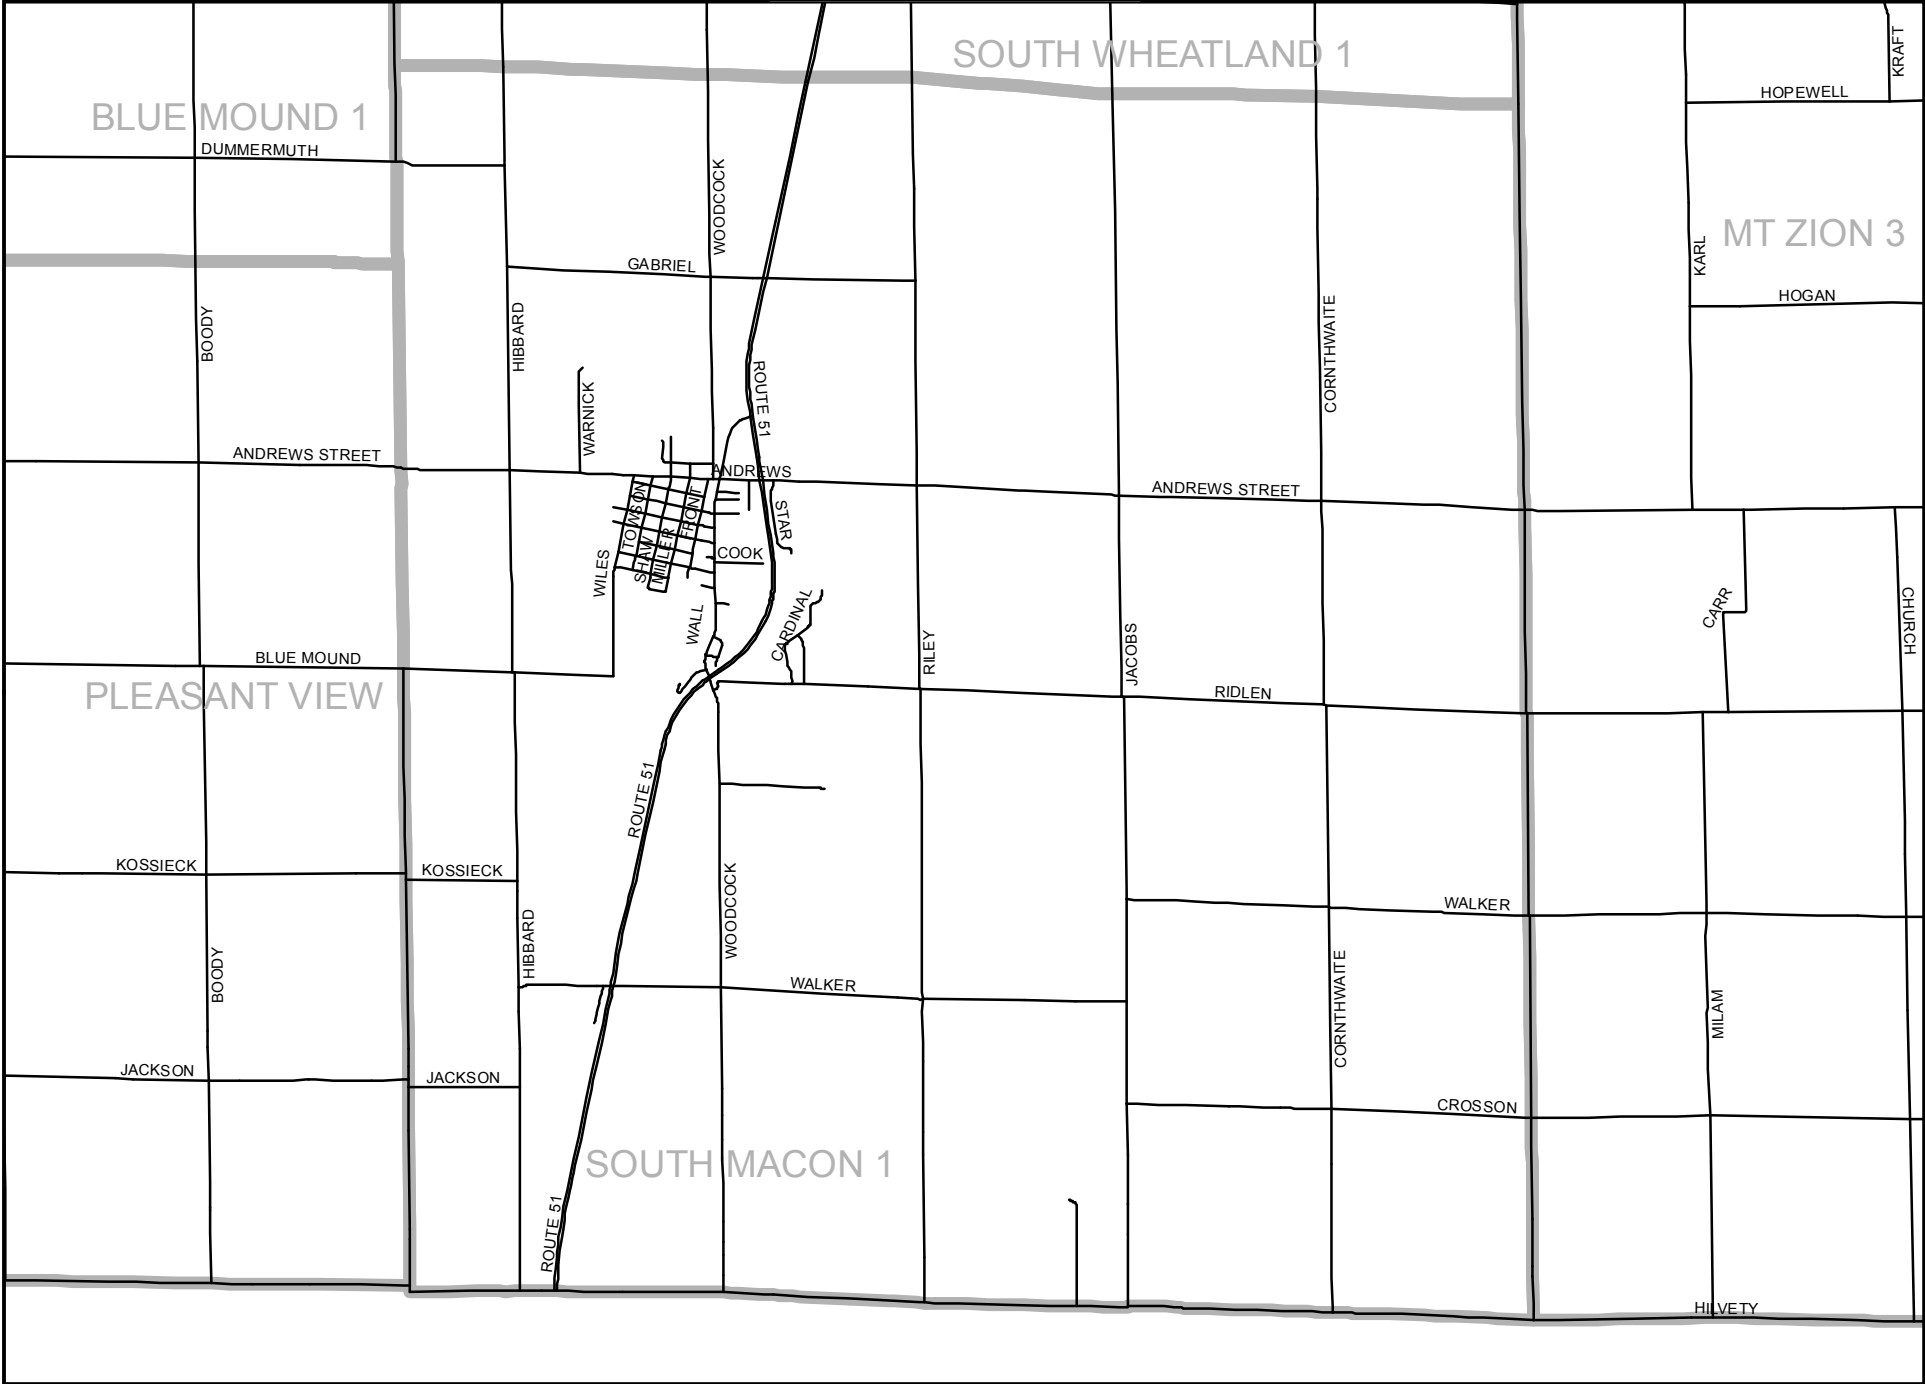

Precincts in Outlying Macon County

AUSTIN 1

BLUE MOUND 1

FRIENDS CREEK 1

HARRISTOWN 1

ILLINI

MAROA 1

MT ZION 1

MT ZION 2

MT ZION 3

NIANTIC 1

OAKLEY

PLEASANT VIEW

SOUTH MACON 1

SOUTH WHEATLAND 1

SOUTH WHEATLAND 2

SOUTH WHEATLAND 3

WHITMORE 1

WHITMORE 2