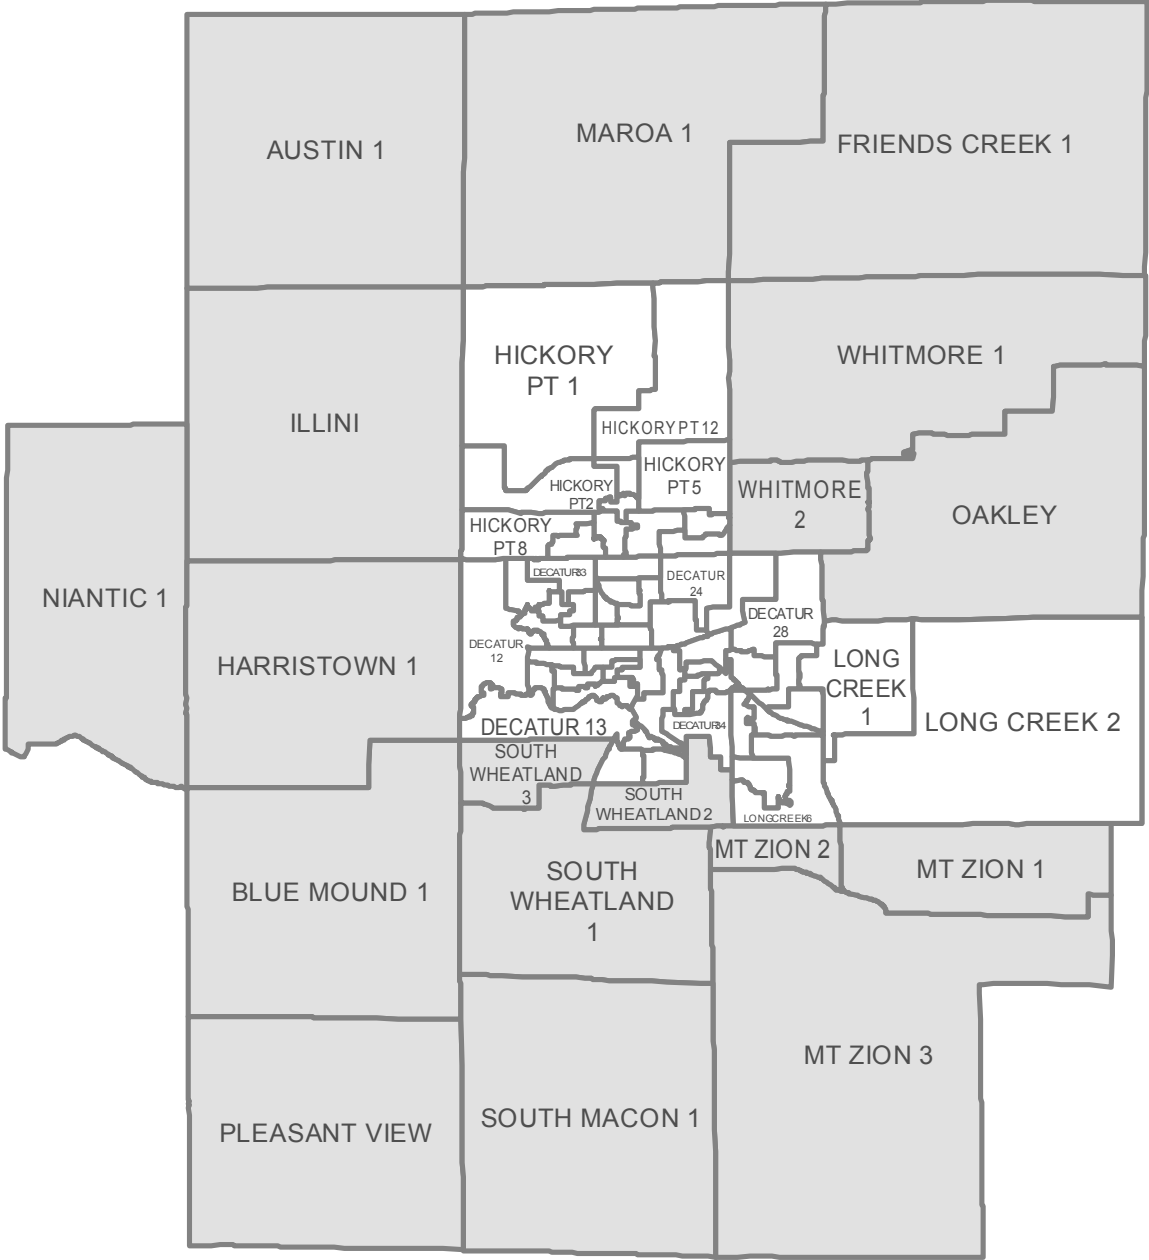

Precincts in Outlying Macon County

AUSTIN 1

BLUE MOUND 1

FRIENDS CREEK 1

HARRISTOWN 1

ILLINI

MAROA 1

MT ZION 1

MT ZION 2

MT ZION 3

NIANTIC 1

OAKLEY

PLEASANT VIEW

SOUTH MACON 1

SOUTH WHEATLAND 1

SOUTH WHEATLAND 2

SOUTH WHEATLAND 3

WHITMORE 1

WHITMORE 2