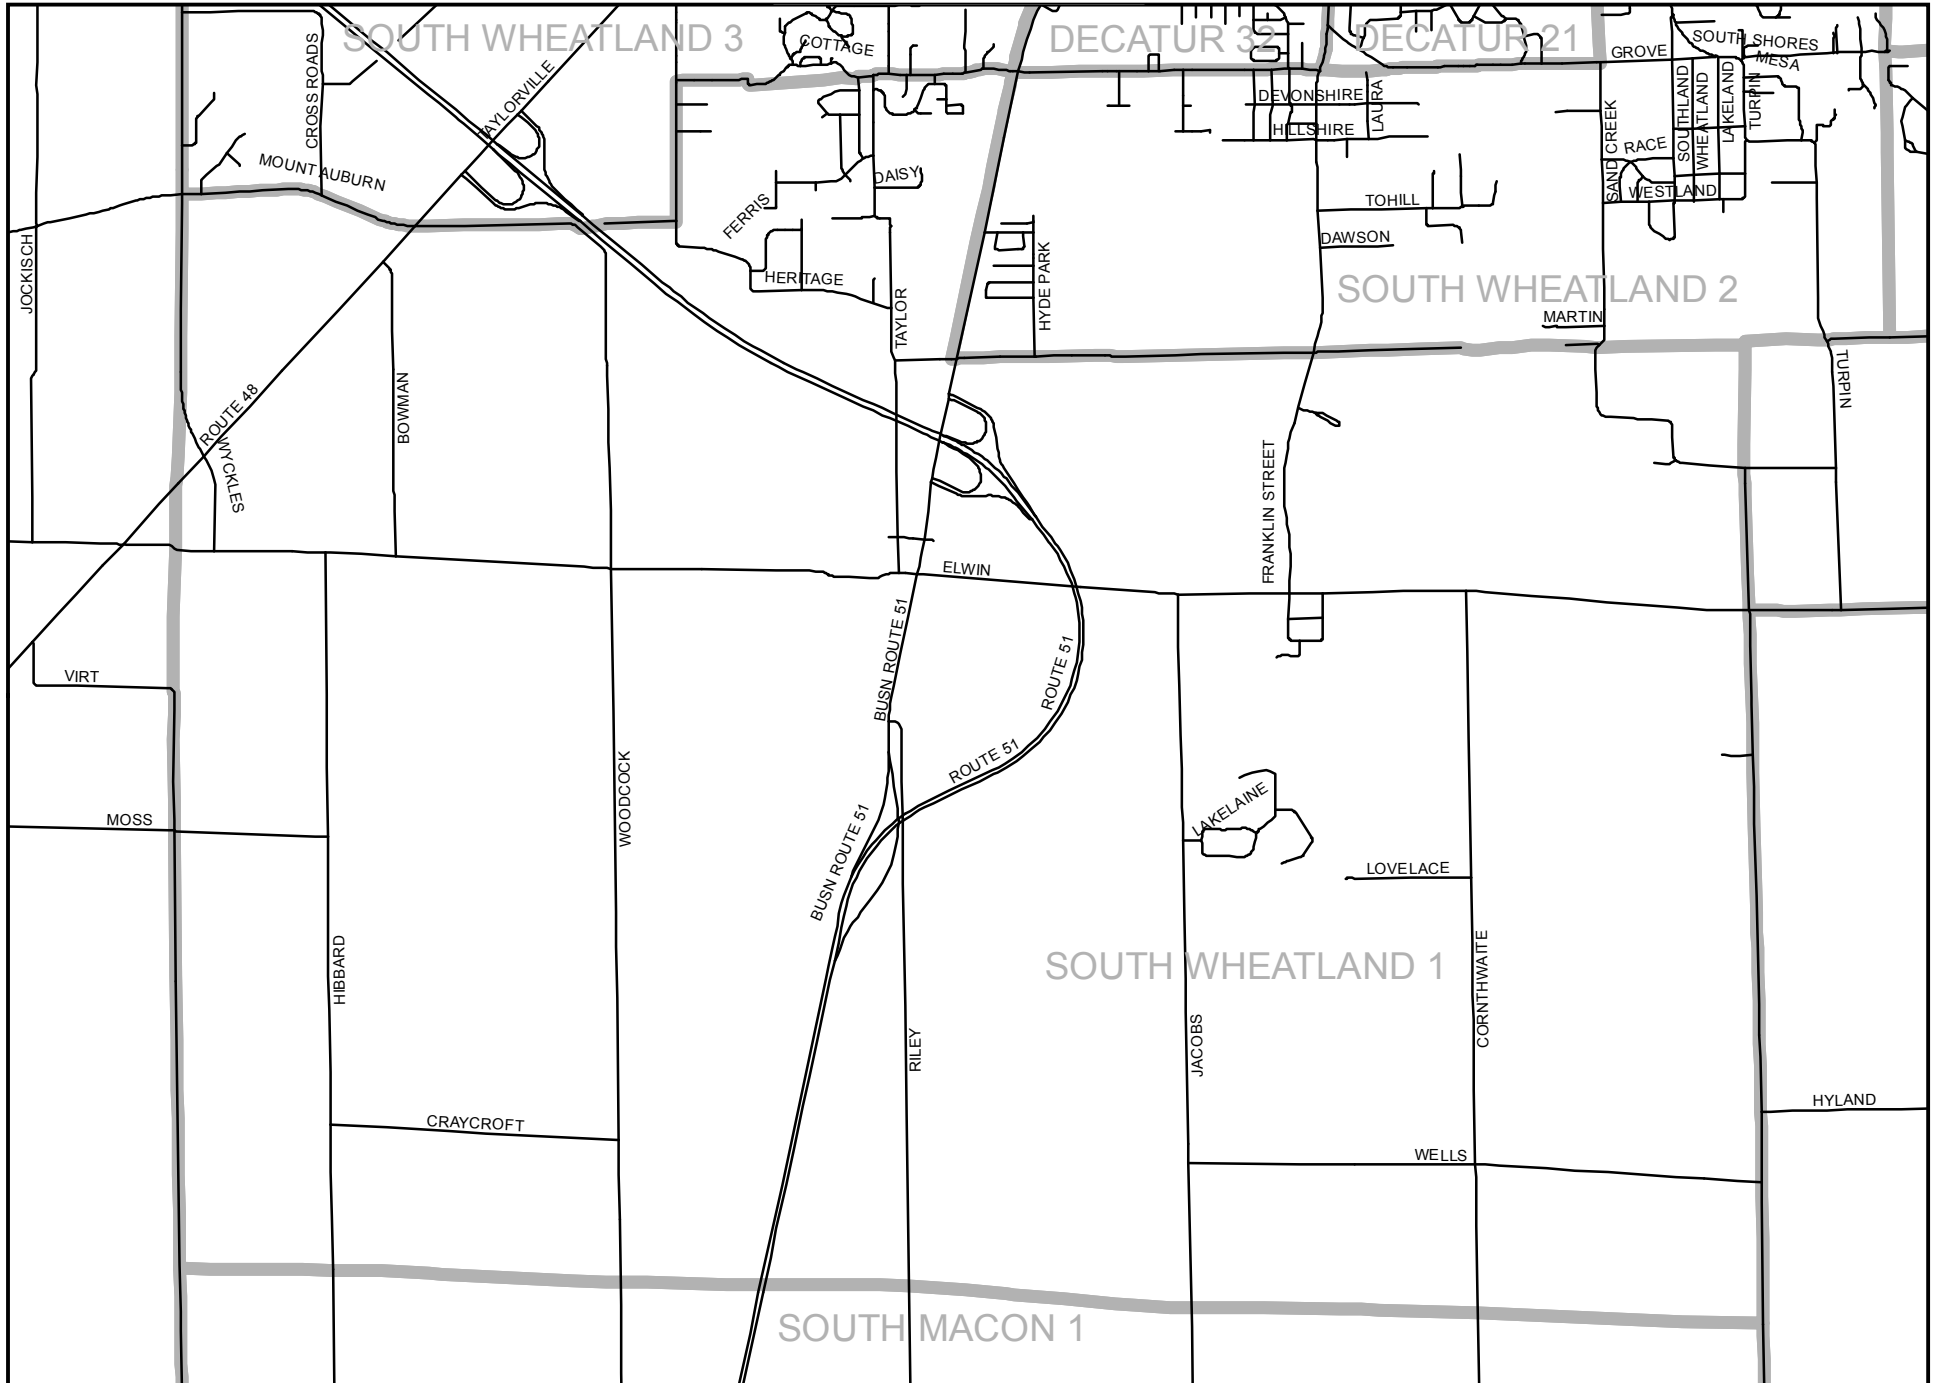

Precincts in Outlying Macon County

AUSTIN 1

BLUE MOUND 1

FRIENDS CREEK 1

HARRISTOWN 1

ILLINI

MAROA 1

MT ZION 1

MT ZION 2

MT ZION 3

NIANTIC 1

OAKLEY

PLEASANT VIEW

SOUTH MACON 1

SOUTH WHEATLAND 1

SOUTH WHEATLAND 2

SOUTH WHEATLAND 3

WHITMORE 1

WHITMORE 2