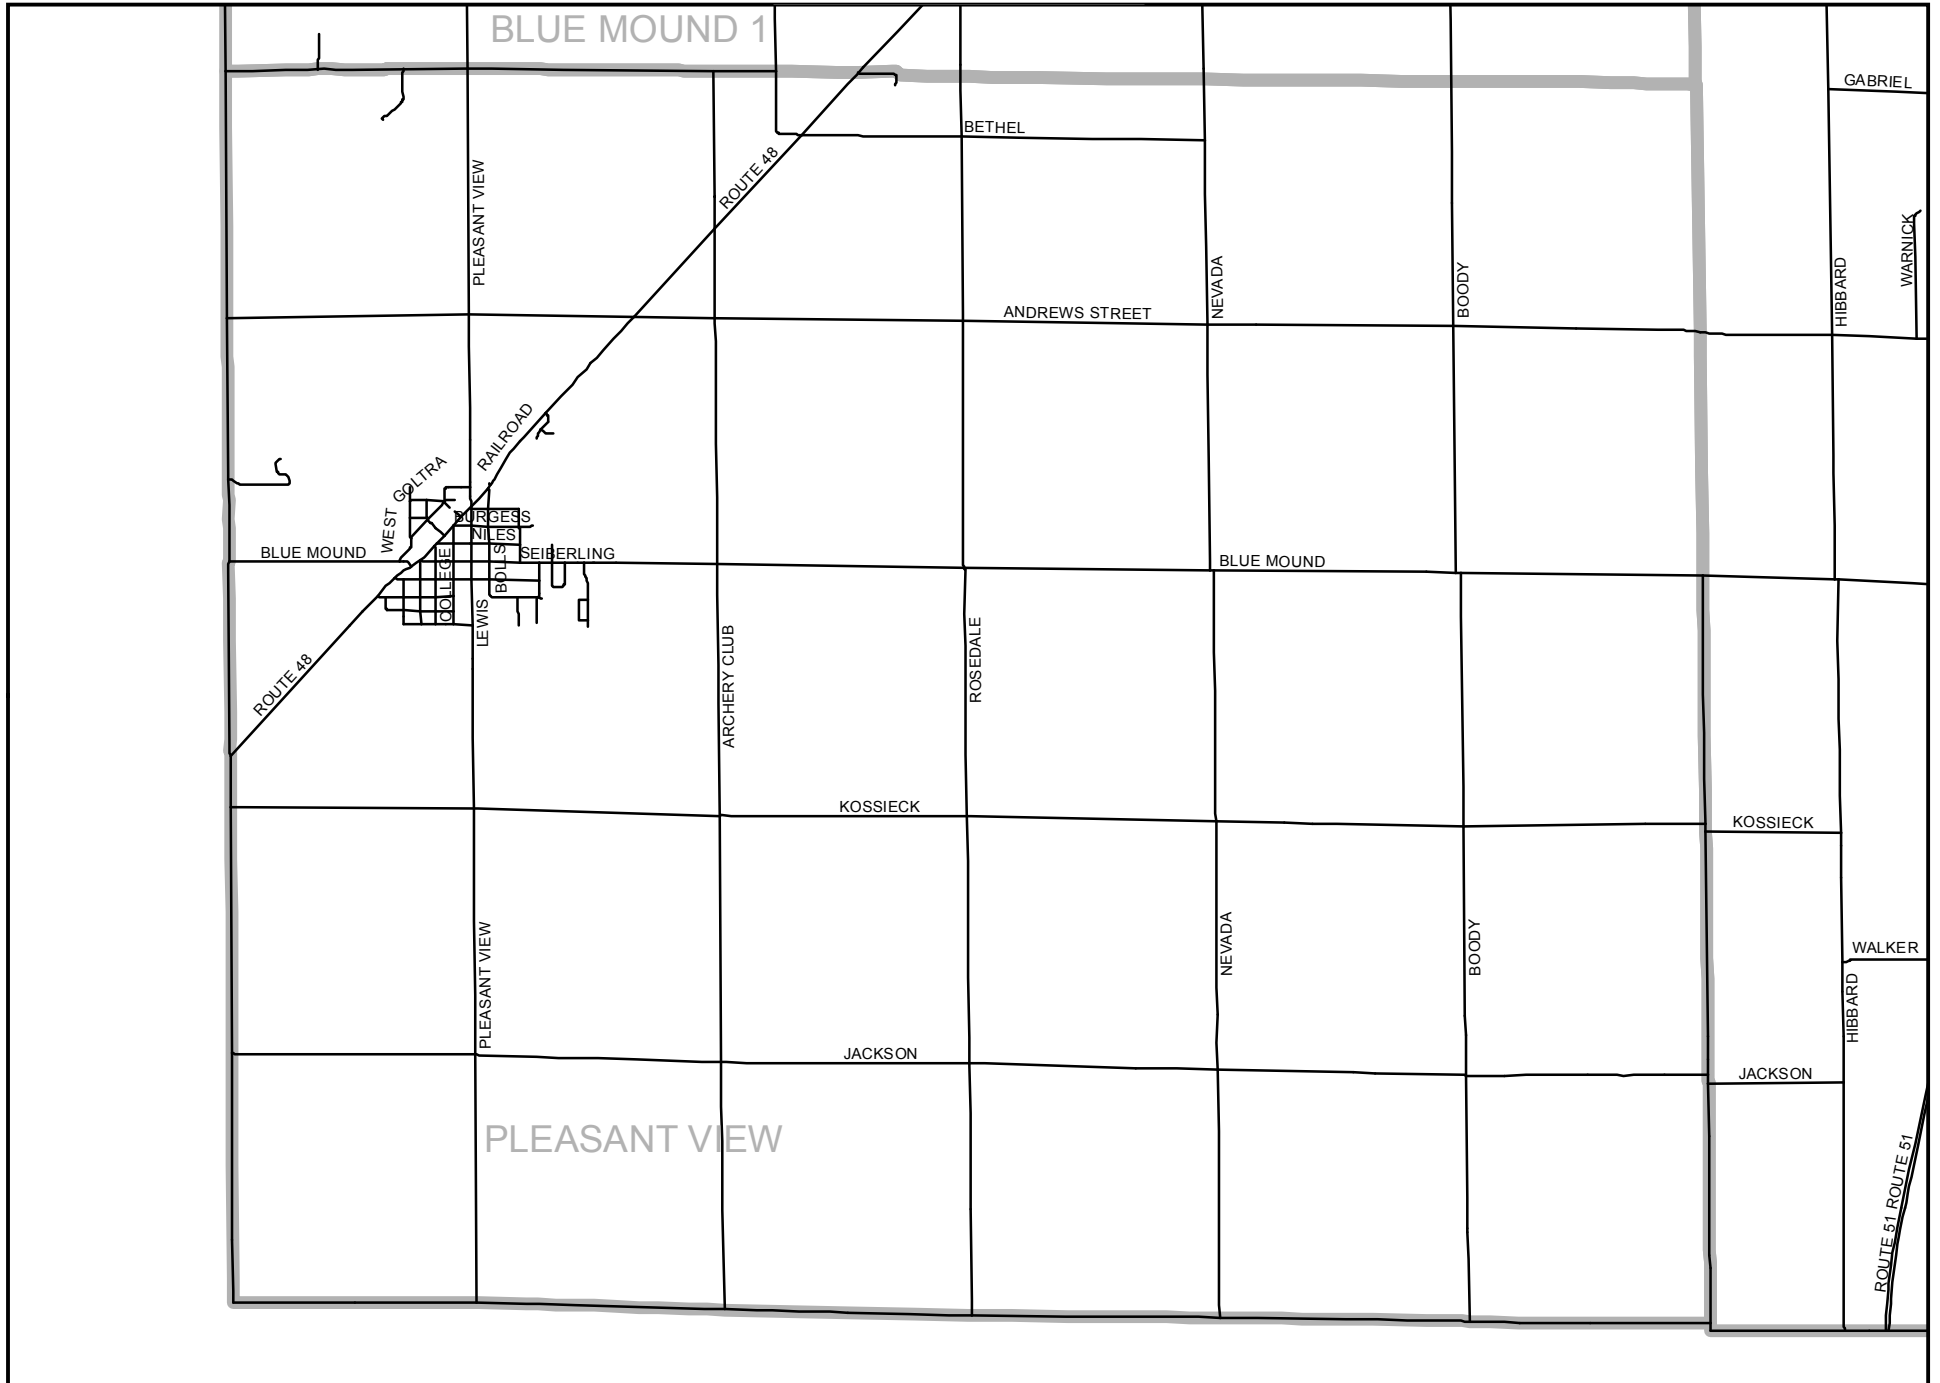

Precincts in Outlying Macon County

AUSTIN 1

BLUE MOUND 1

FRIENDS CREEK 1

HARRISTOWN 1

ILLINI

MAROA 1

MT ZION 1

MT ZION 2

MT ZION 3

NIANTIC 1

OAKLEY

PLEASANT VIEW

SOUTH MACON 1

SOUTH WHEATLAND 1

SOUTH WHEATLAND 2

SOUTH WHEATLAND 3

WHITMORE 1

WHITMORE 2