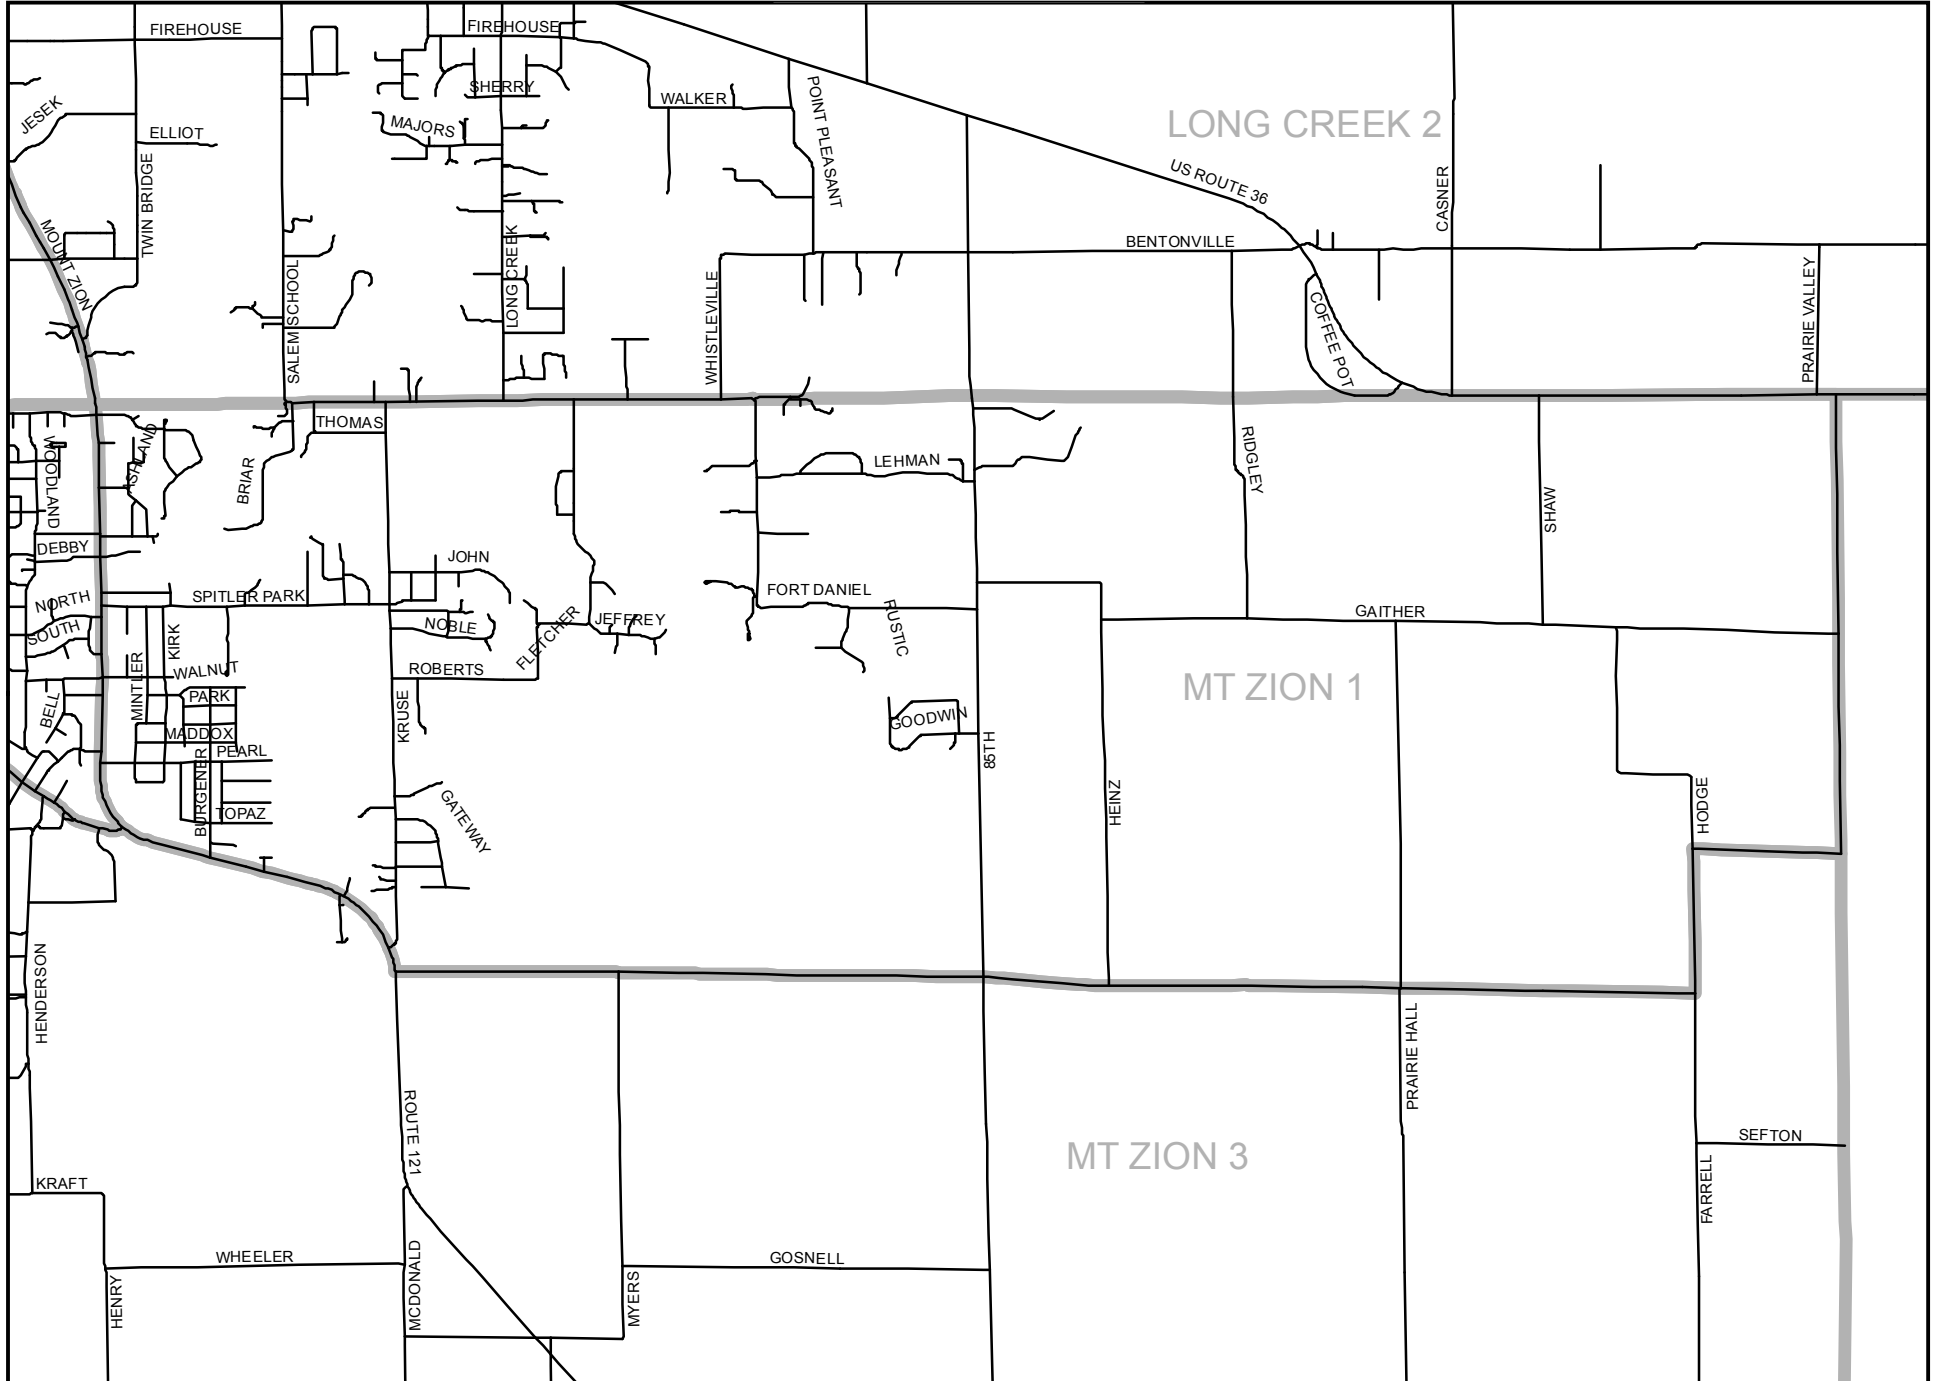

Precincts in Outlying Macon County

AUSTIN 1

BLUE MOUND 1

FRIENDS CREEK 1

HARRISTOWN 1

ILLINI

MAROA 1

MT ZION 1

MT ZION 2

MT ZION 3

NIANTIC 1

OAKLEY

PLEASANT VIEW

SOUTH MACON 1

SOUTH WHEATLAND 1

SOUTH WHEATLAND 2

SOUTH WHEATLAND 3

WHITMORE 1

WHITMORE 2