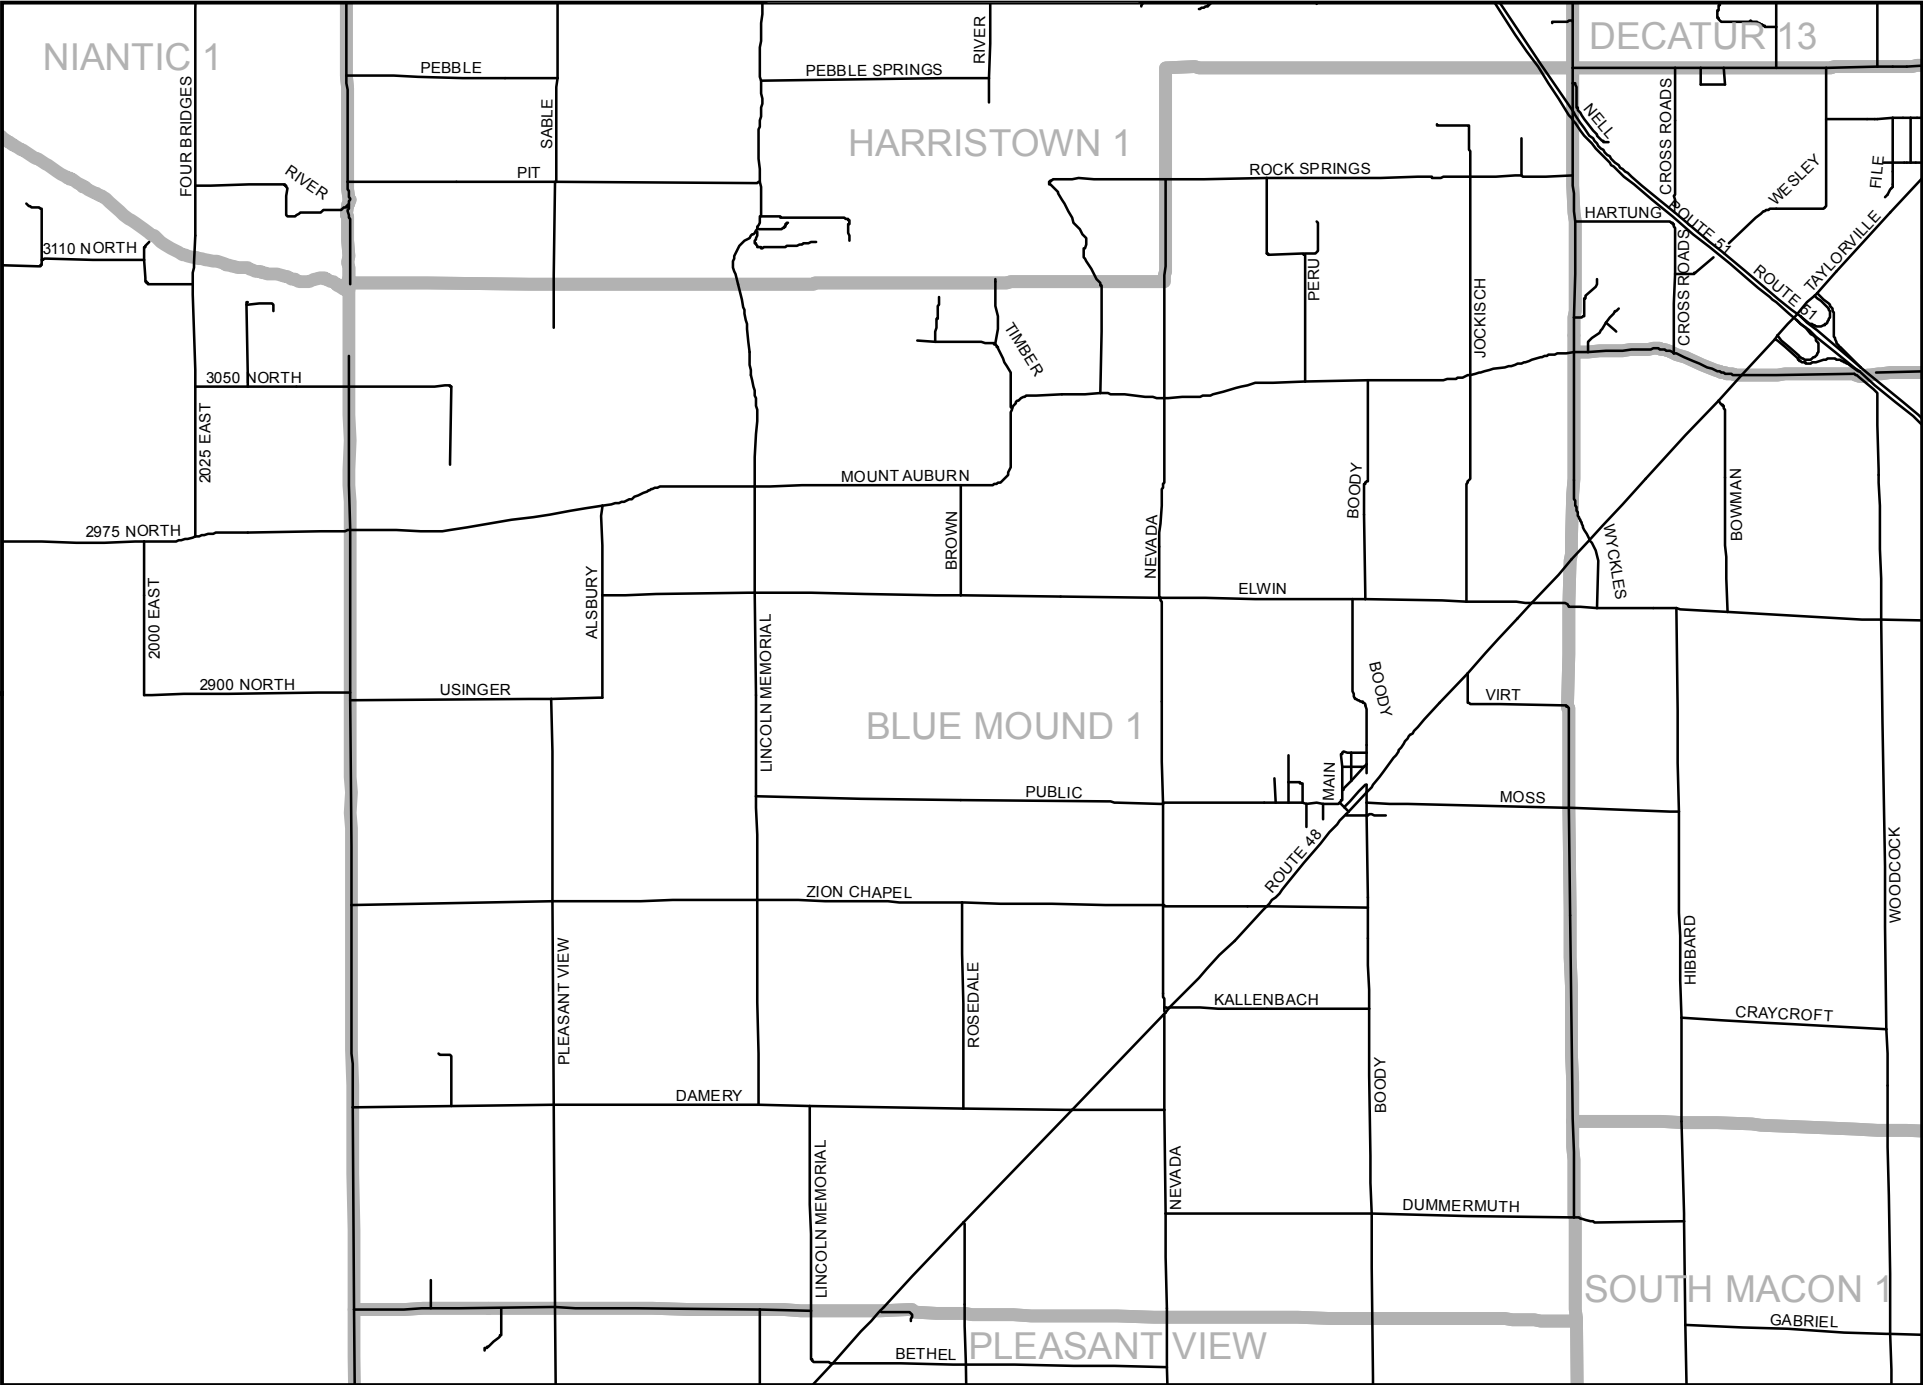

Precincts in Outlying Macon County

AUSTIN 1

BLUE MOUND 1

FRIENDS CREEK 1

HARRISTOWN 1

ILLINI

MAROA 1

MT ZION 1

MT ZION 2

MT ZION 3

NIANTIC 1

OAKLEY

PLEASANT VIEW

SOUTH MACON 1

SOUTH WHEATLAND 1

SOUTH WHEATLAND 2

SOUTH WHEATLAND 3

WHITMORE 1

WHITMORE 2