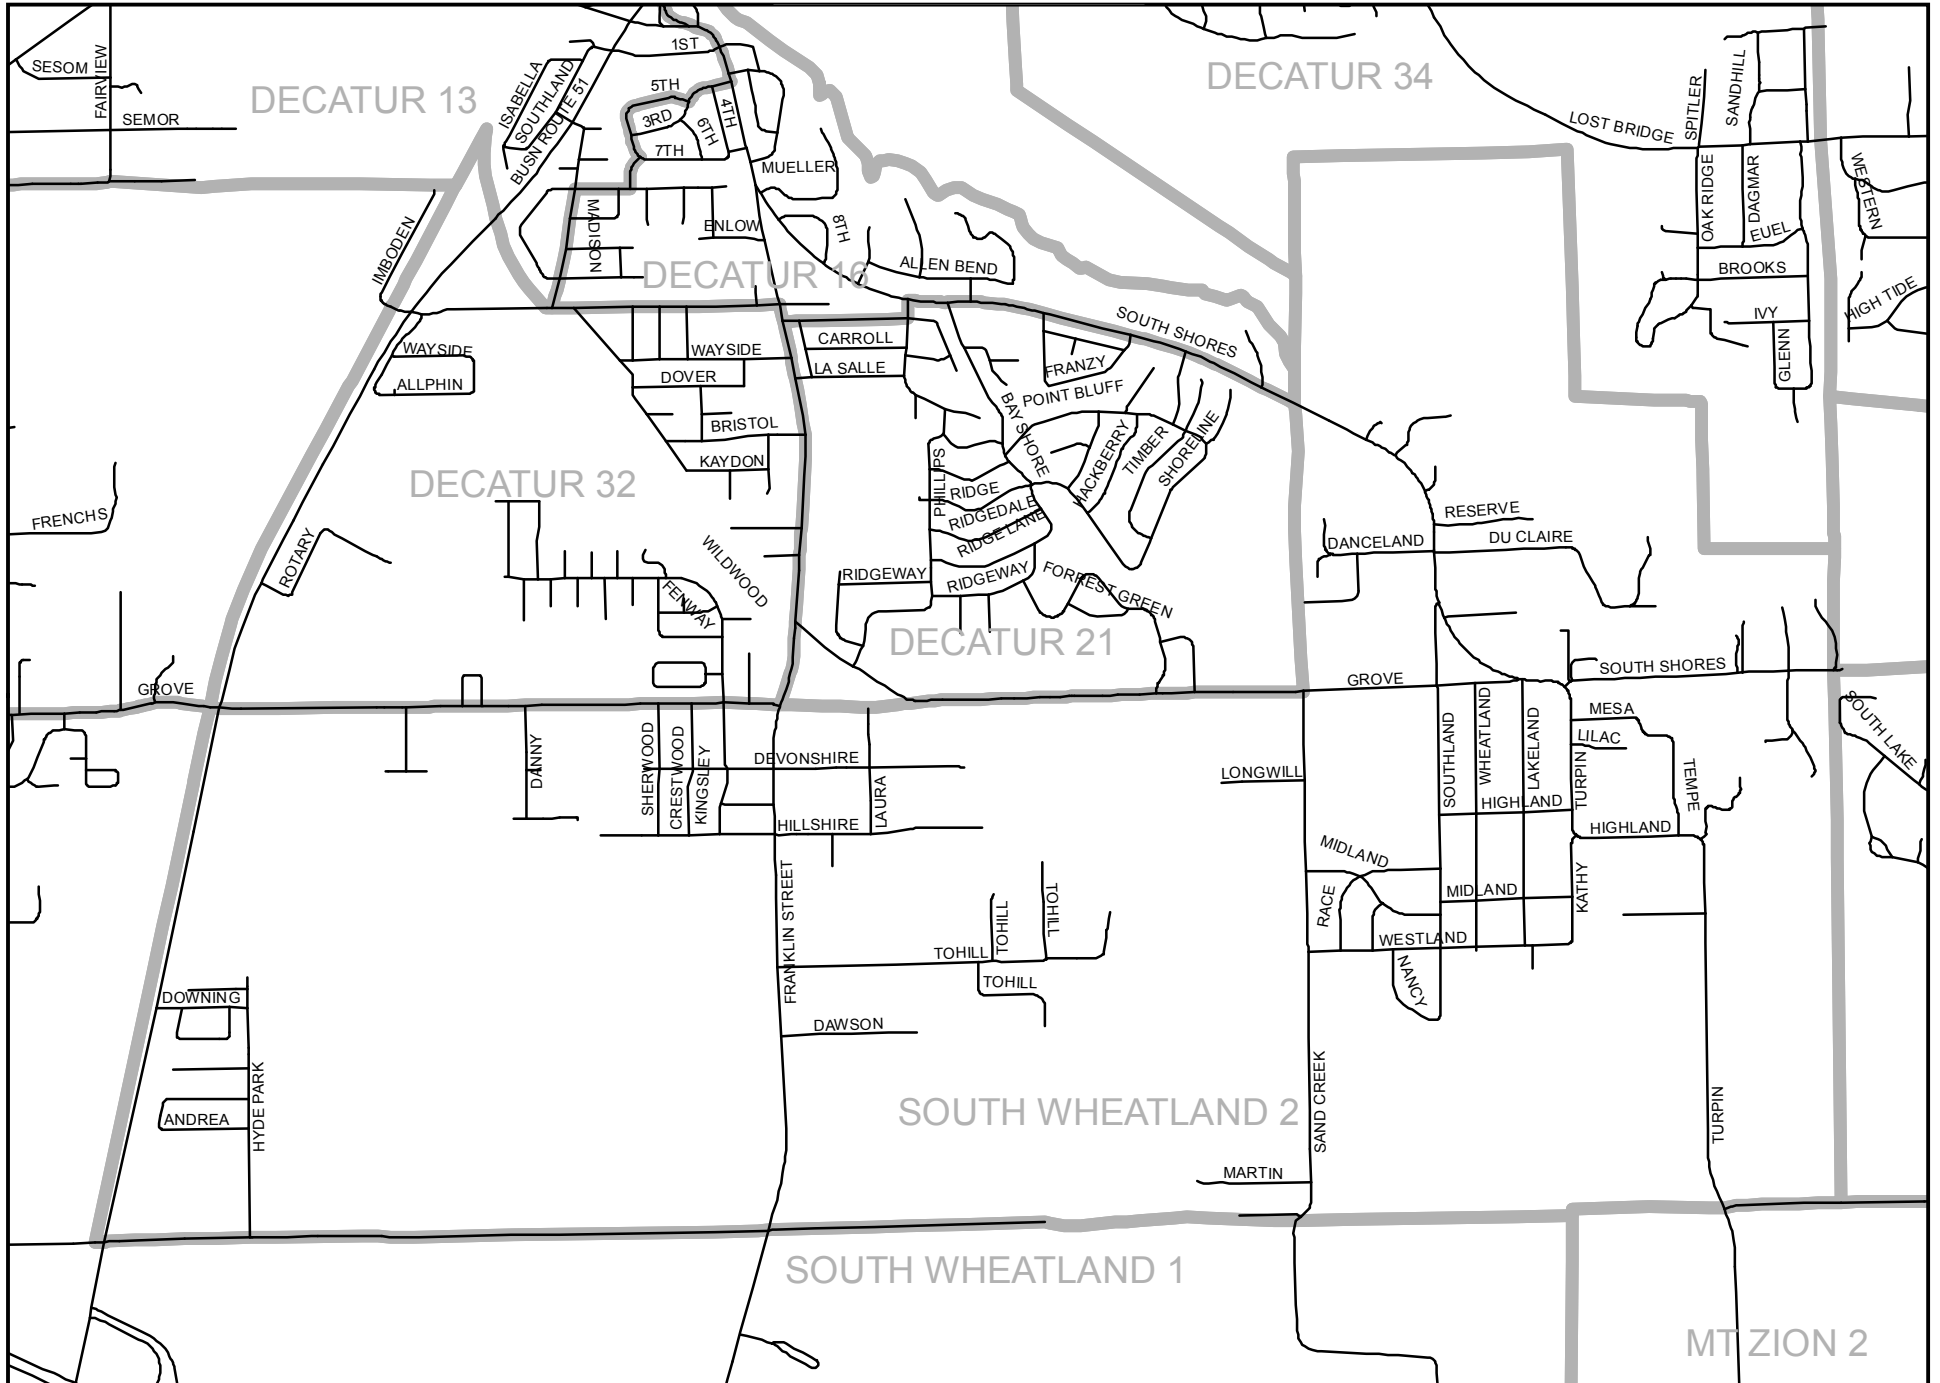

Precincts in Outlying Macon County

AUSTIN 1

BLUE MOUND 1

FRIENDS CREEK 1

HARRISTOWN 1

ILLINI

MAROA 1

MT ZION 1

MT ZION 2

MT ZION 3

NIANTIC 1

OAKLEY

PLEASANT VIEW

SOUTH MACON 1

SOUTH WHEATLAND 1

SOUTH WHEATLAND 2

SOUTH WHEATLAND 3

WHITMORE 1

WHITMORE 2