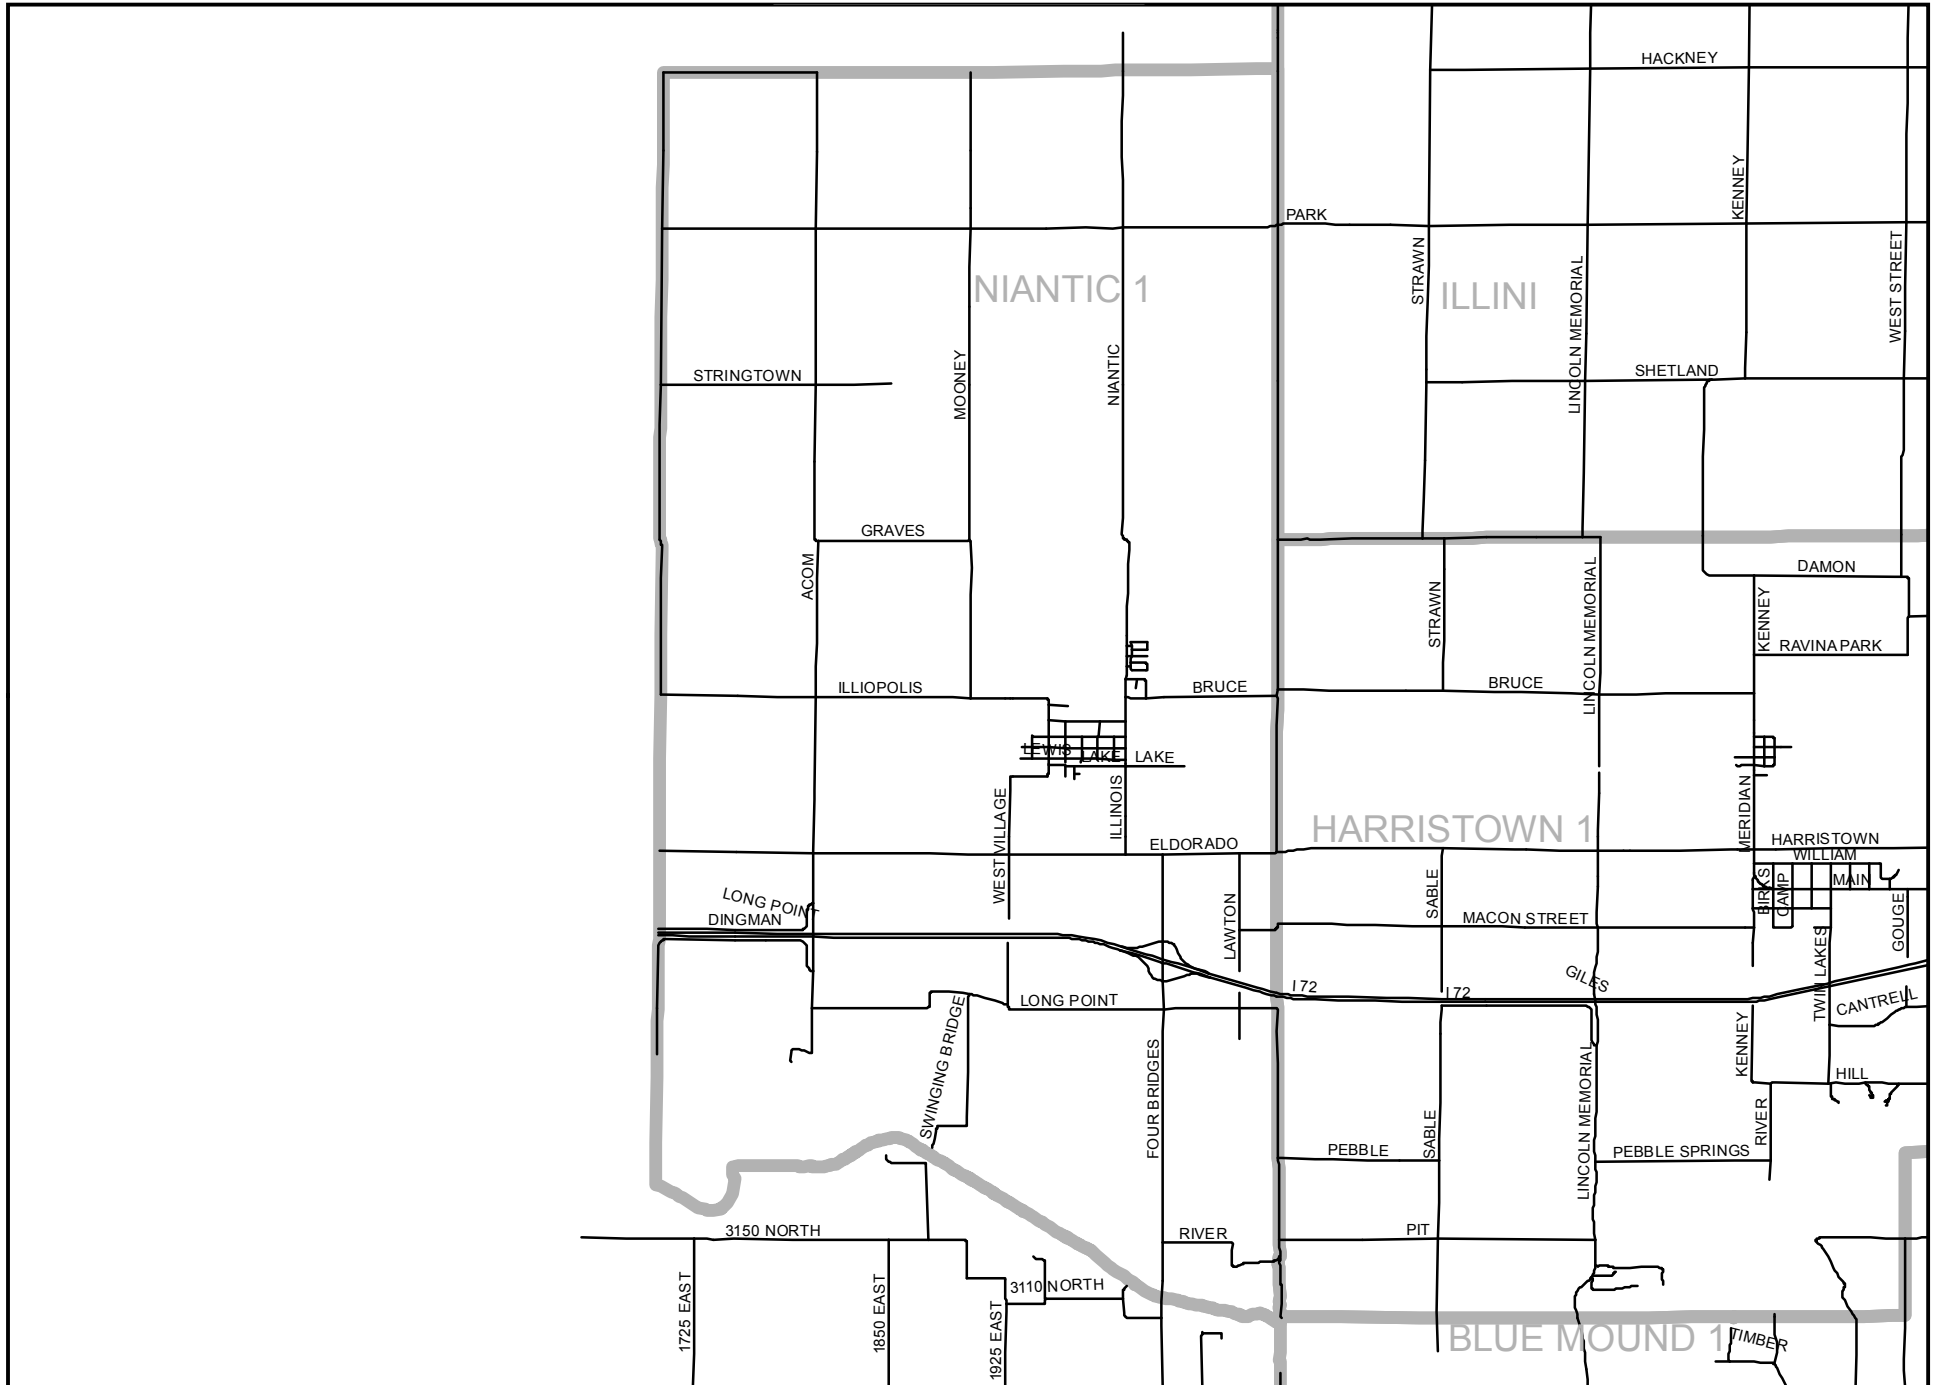

Precincts in Outlying Macon County

AUSTIN 1

BLUE MOUND 1

FRIENDS CREEK 1

HARRISTOWN 1

ILLINI

MAROA 1

MT ZION 1

MT ZION 2

MT ZION 3

NIANTIC 1

OAKLEY

PLEASANT VIEW

SOUTH MACON 1

SOUTH WHEATLAND 1

SOUTH WHEATLAND 2

SOUTH WHEATLAND 3

WHITMORE 1

WHITMORE 2