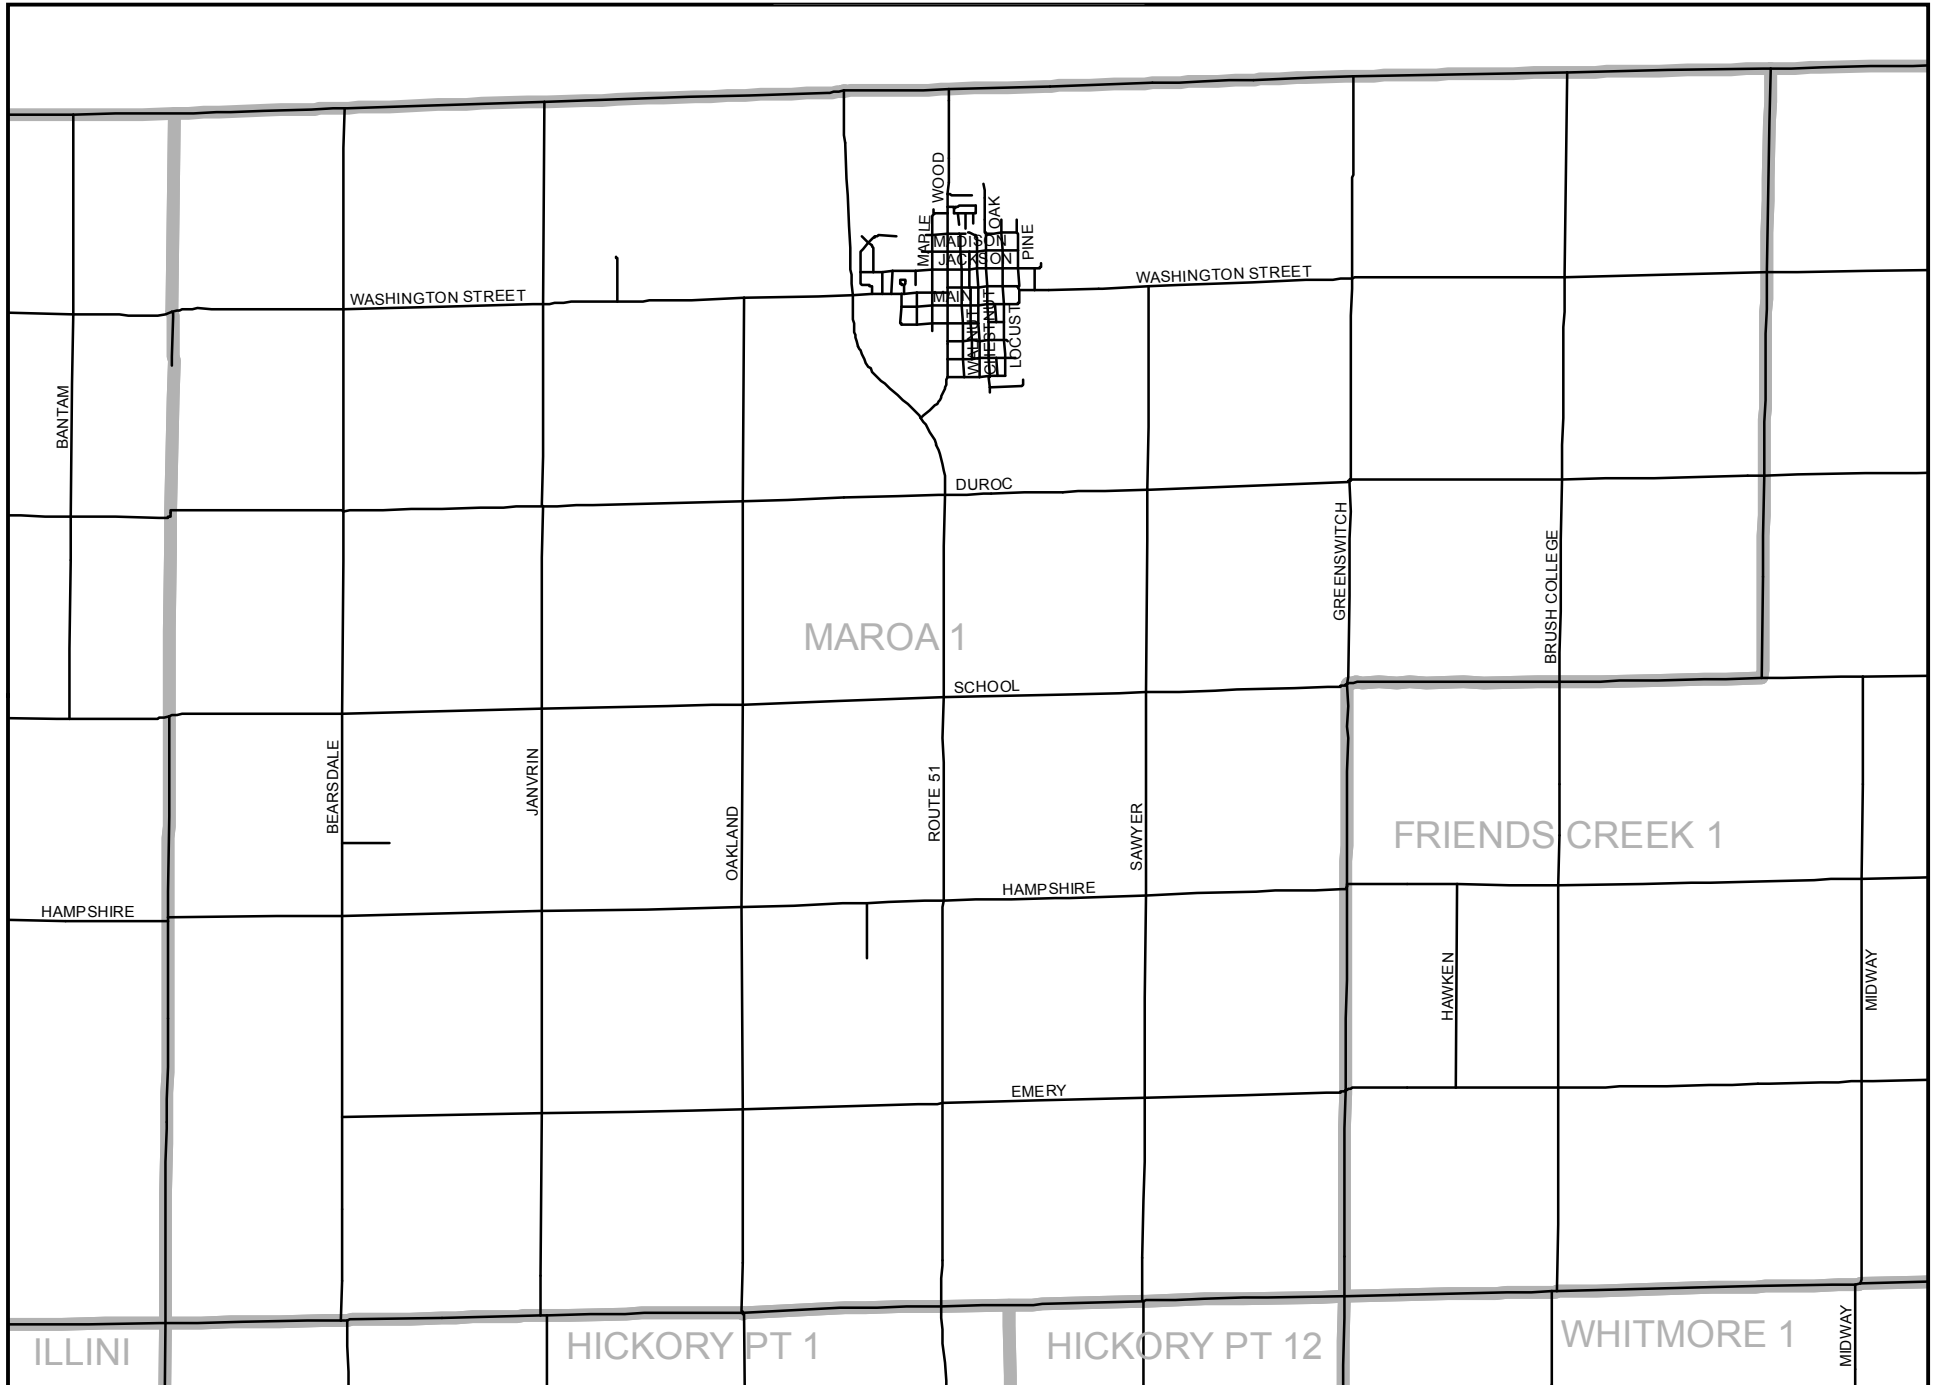

Precincts in Outlying Macon County

AUSTIN 1

BLUE MOUND 1

FRIENDS CREEK 1

HARRISTOWN 1

ILLINI

MAROA 1

MT ZION 1

MT ZION 2

MT ZION 3

NIANTIC 1

OAKLEY

PLEASANT VIEW

SOUTH MACON 1

SOUTH WHEATLAND 1

SOUTH WHEATLAND 2

SOUTH WHEATLAND 3

WHITMORE 1

WHITMORE 2