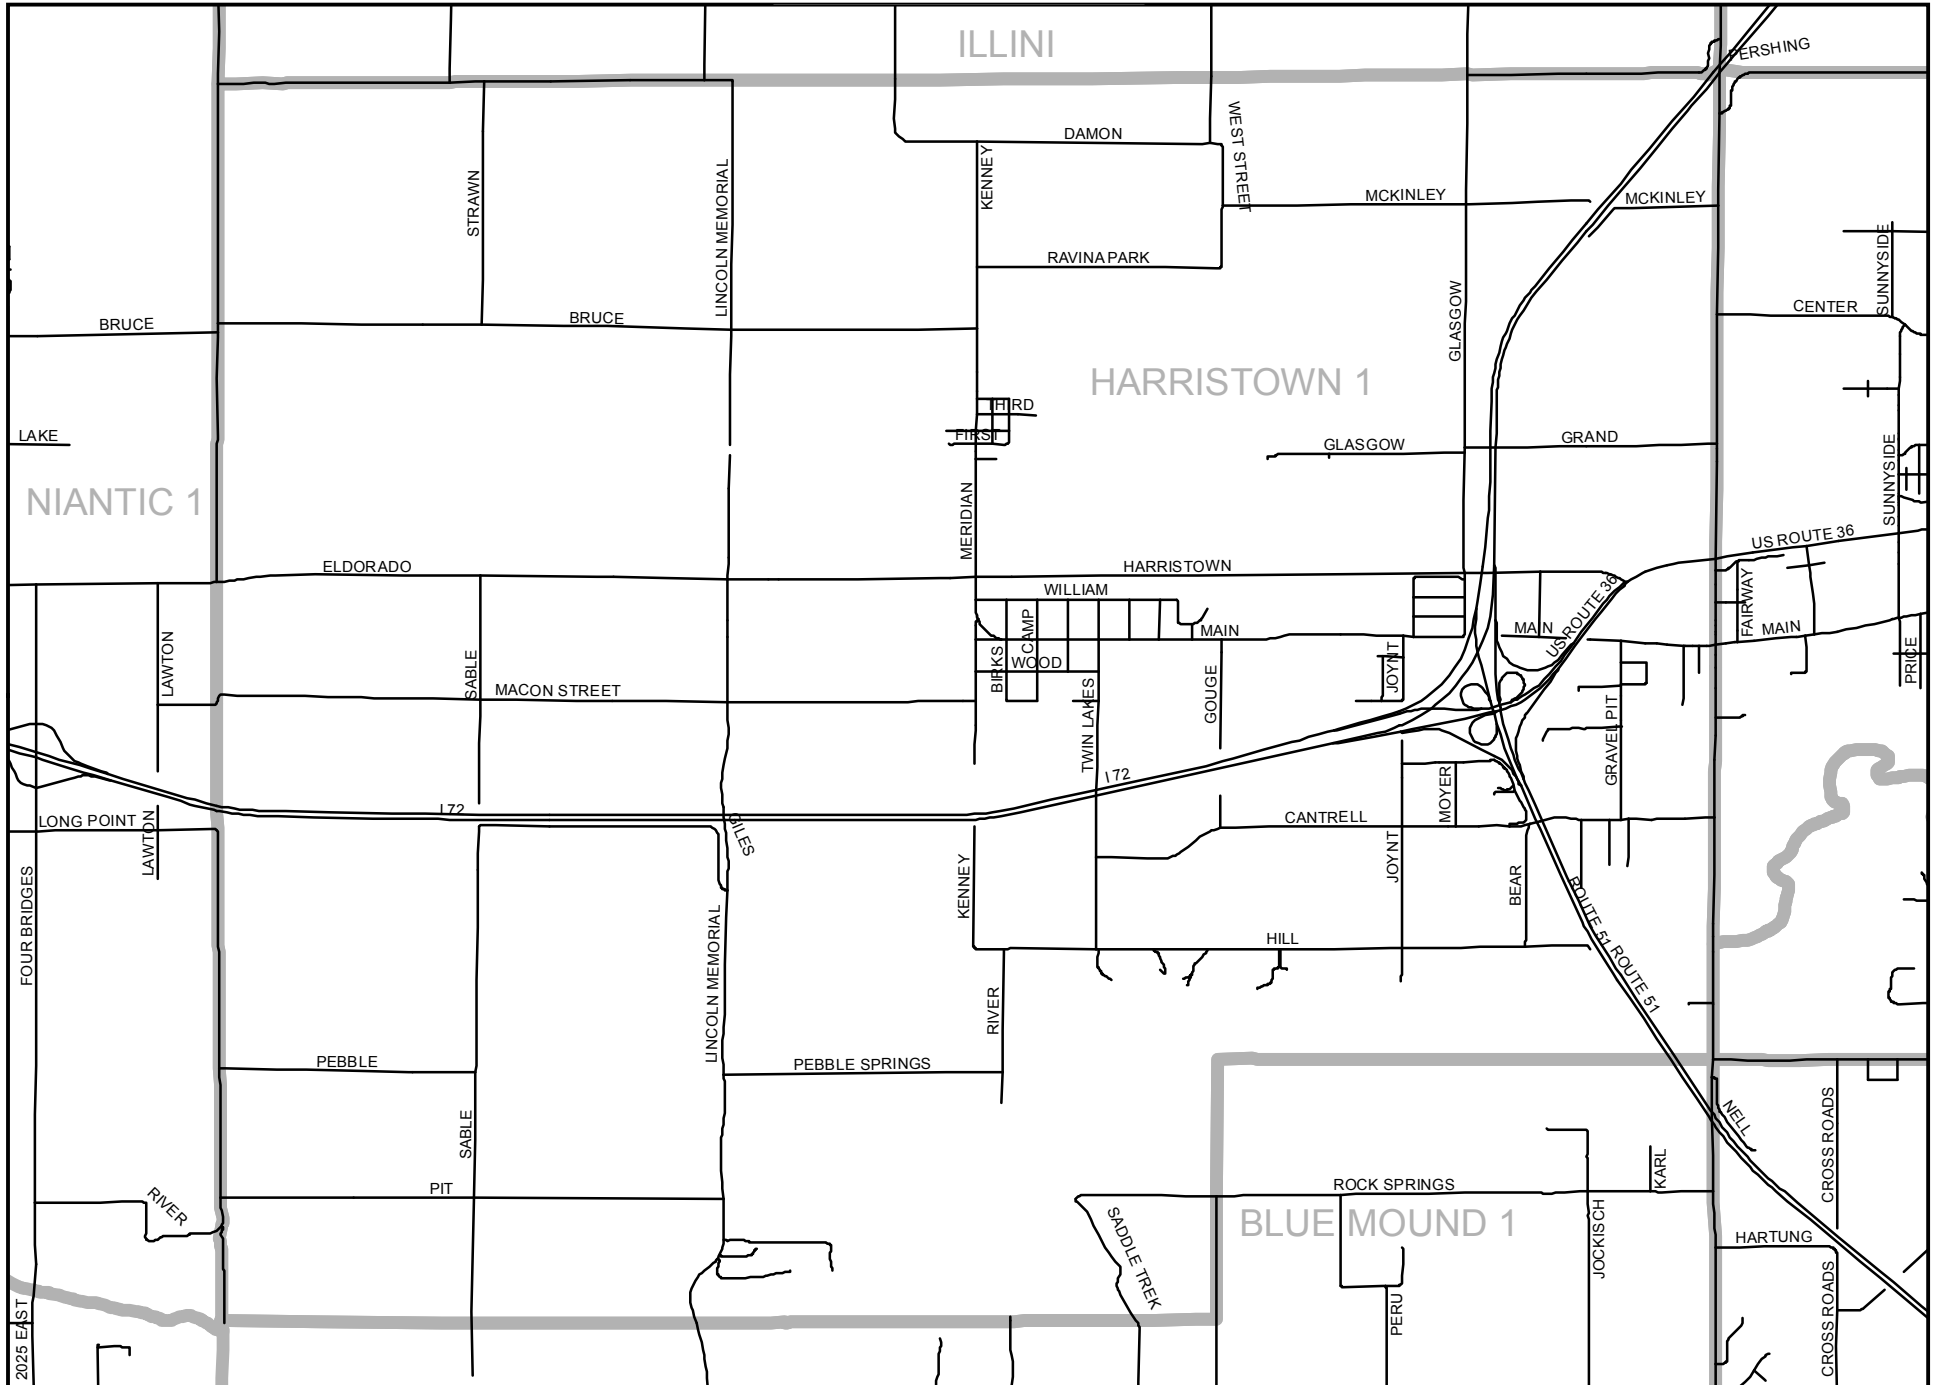

Precincts in Outlying Macon County

AUSTIN 1

BLUE MOUND 1

FRIENDS CREEK 1

HARRISTOWN 1

ILLINI

MAROA 1

MT ZION 1

MT ZION 2

MT ZION 3

NIANTIC 1

OAKLEY

PLEASANT VIEW

SOUTH MACON 1

SOUTH WHEATLAND 1

SOUTH WHEATLAND 2

SOUTH WHEATLAND 3

WHITMORE 1

WHITMORE 2