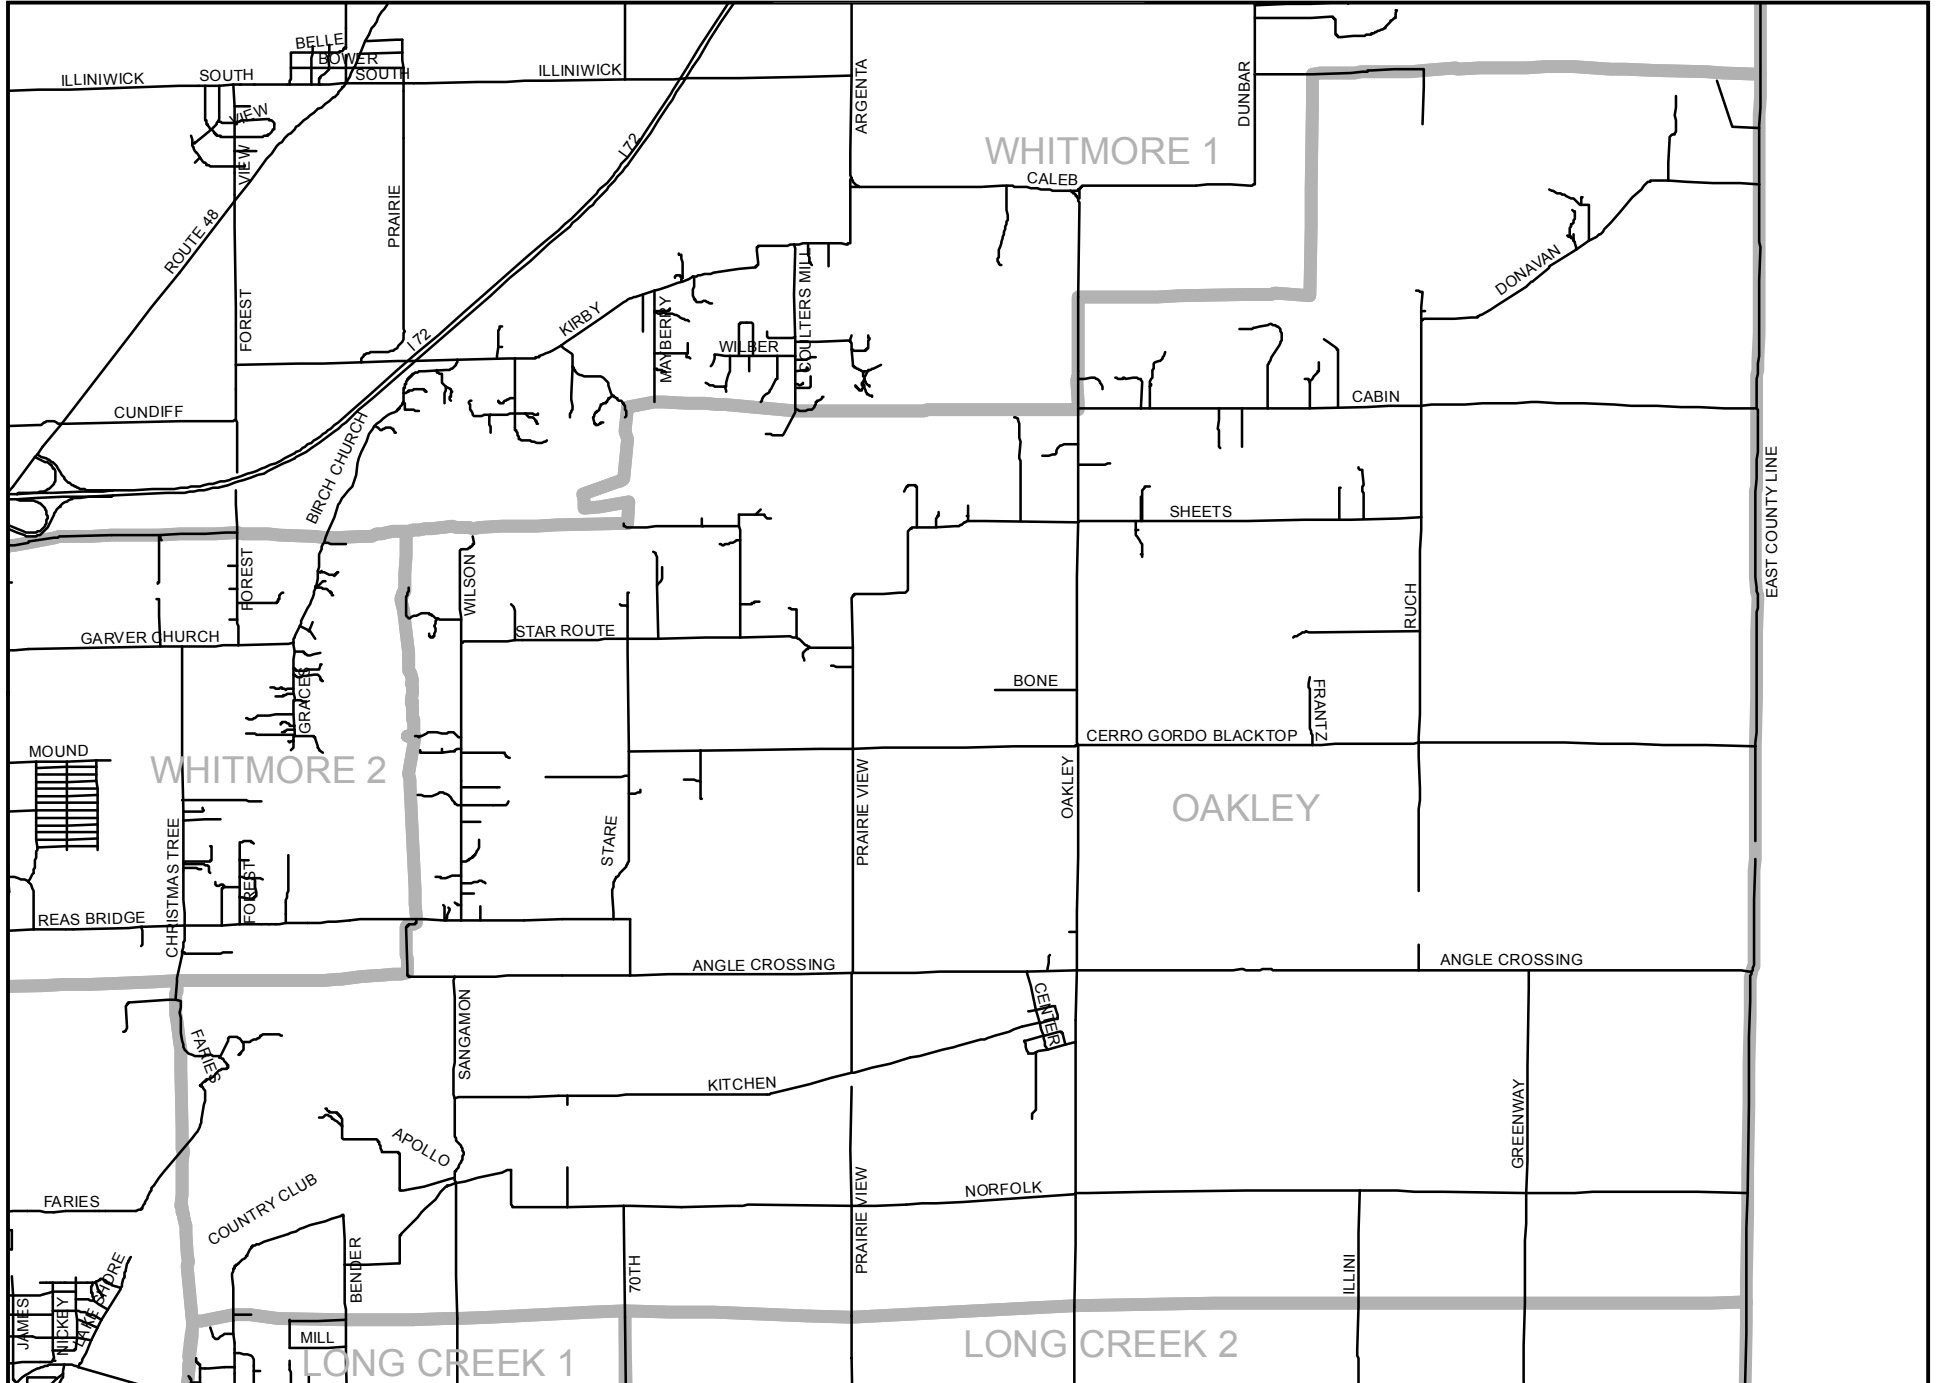

Precincts in Outlying Macon County

AUSTIN 1

BLUE MOUND 1

FRIENDS CREEK 1

HARRISTOWN 1

ILLINI

MAROA 1

MT ZION 1

MT ZION 2

MT ZION 3

NIANTIC 1

OAKLEY

PLEASANT VIEW

SOUTH MACON 1

SOUTH WHEATLAND 1

SOUTH WHEATLAND 2

SOUTH WHEATLAND 3

WHITMORE 1

WHITMORE 2