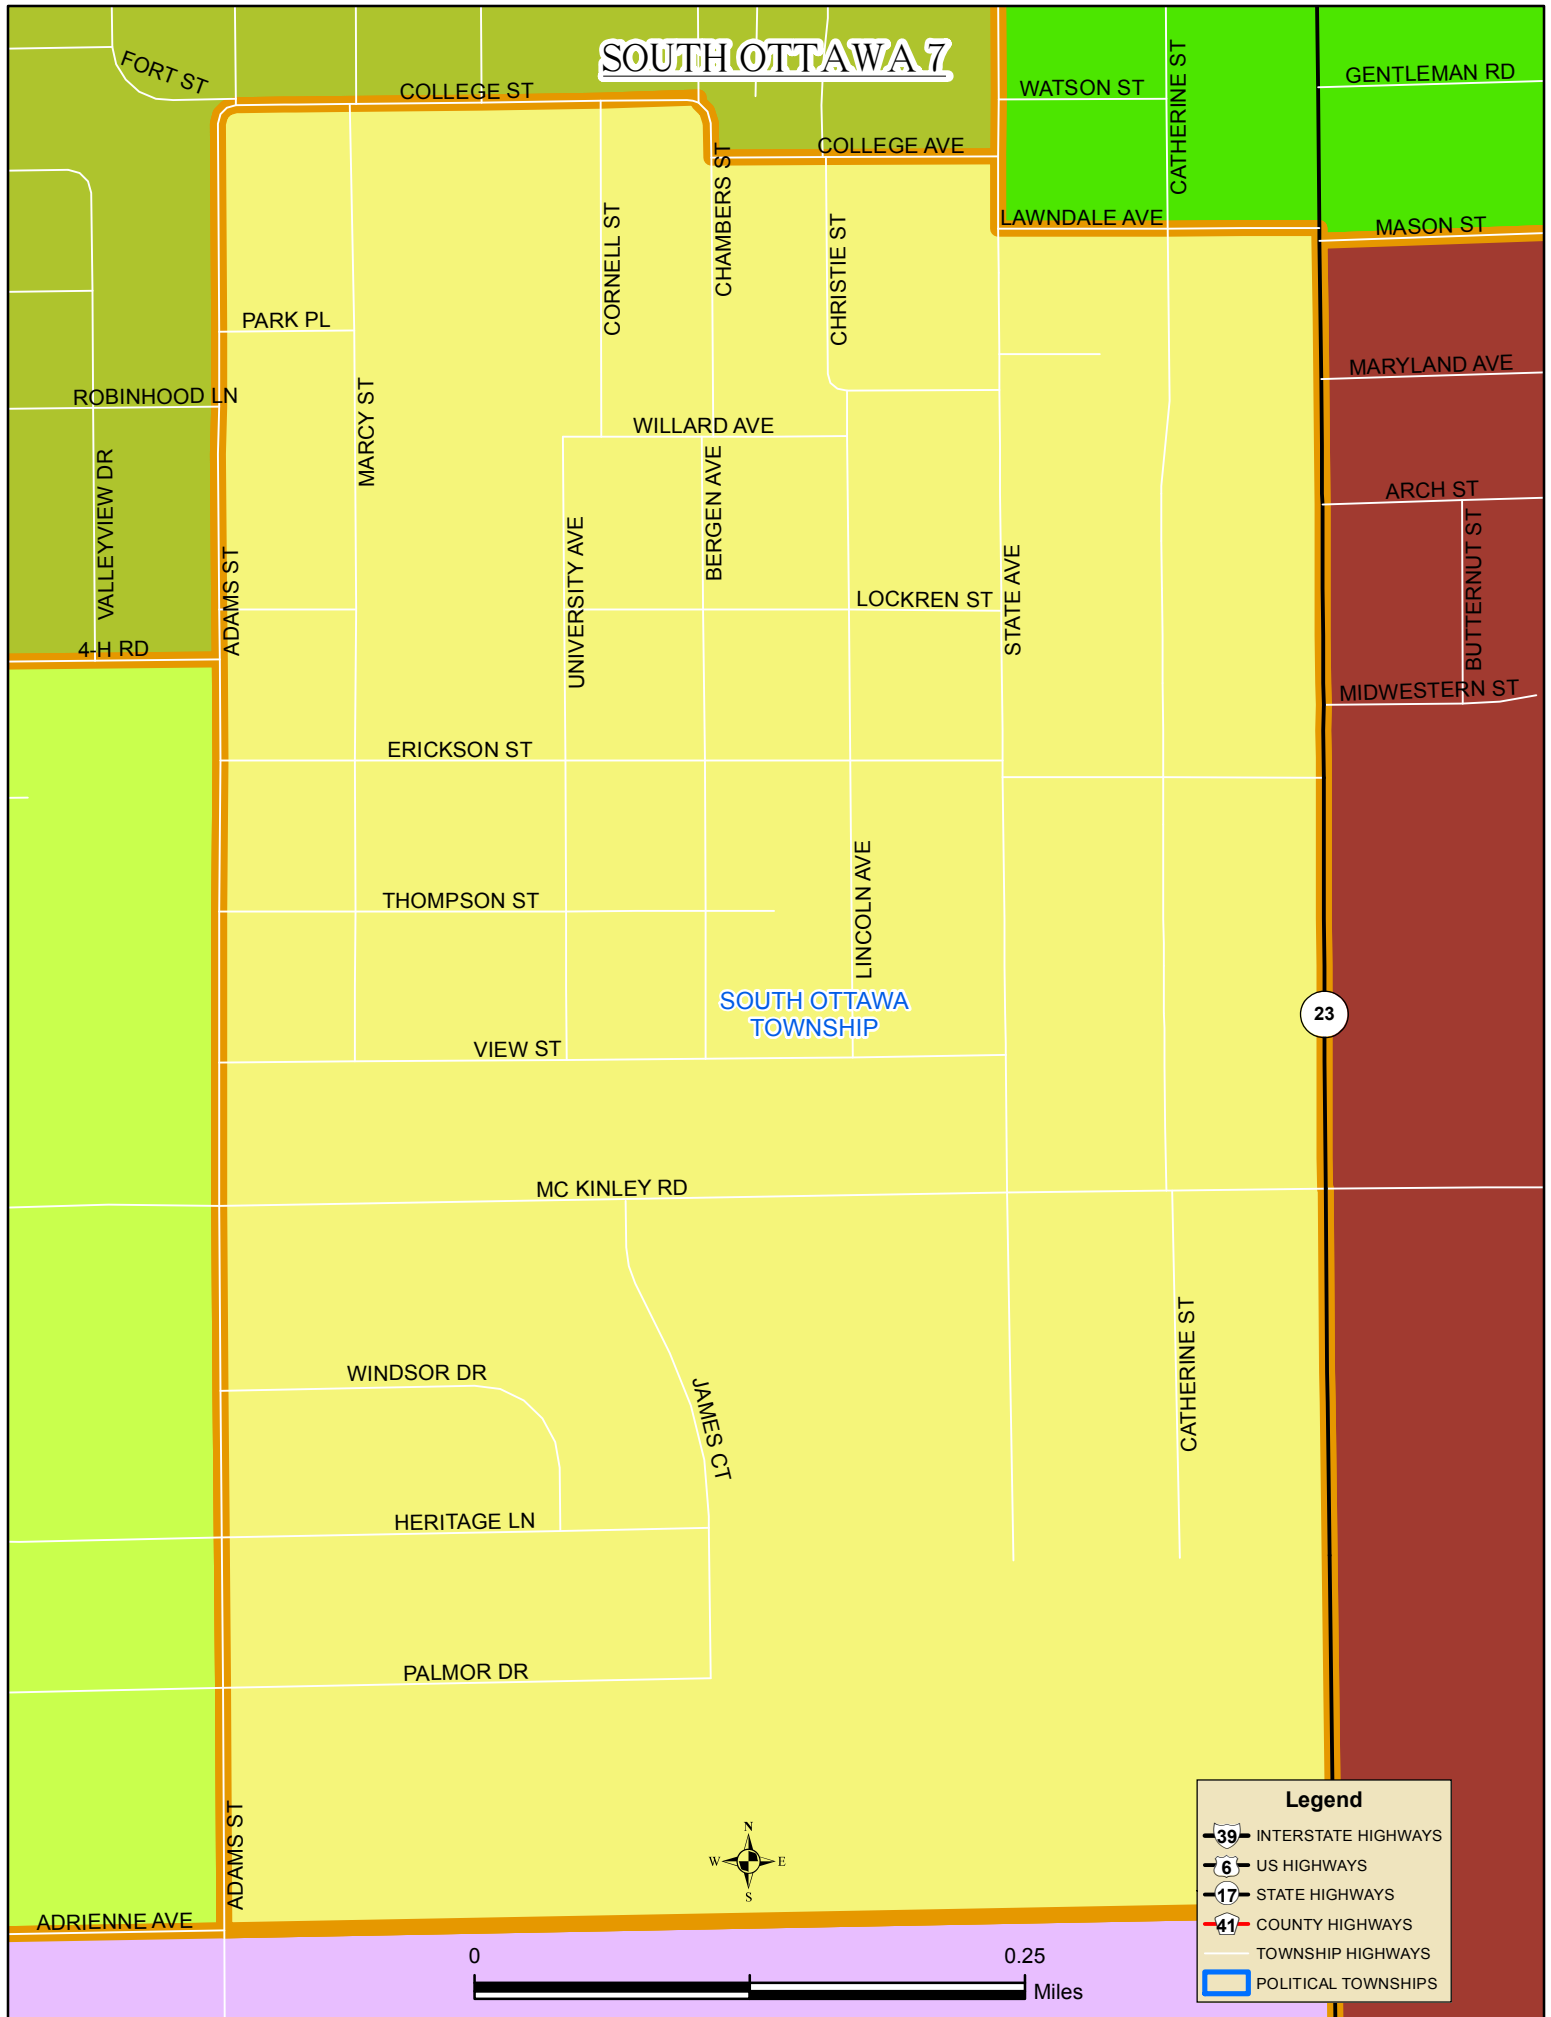

SOUTH OTTAWA 7

SOUTH OTTAWA
TOWNSHIP

23

Legend

- INTERSTATE HIGHWAYS
- US HIGHWAYS
- STATE HIGHWAYS
- COUNTY HIGHWAYS
- TOWNSHIP HIGHWAYS
- POLITICAL TOWNSHIPS