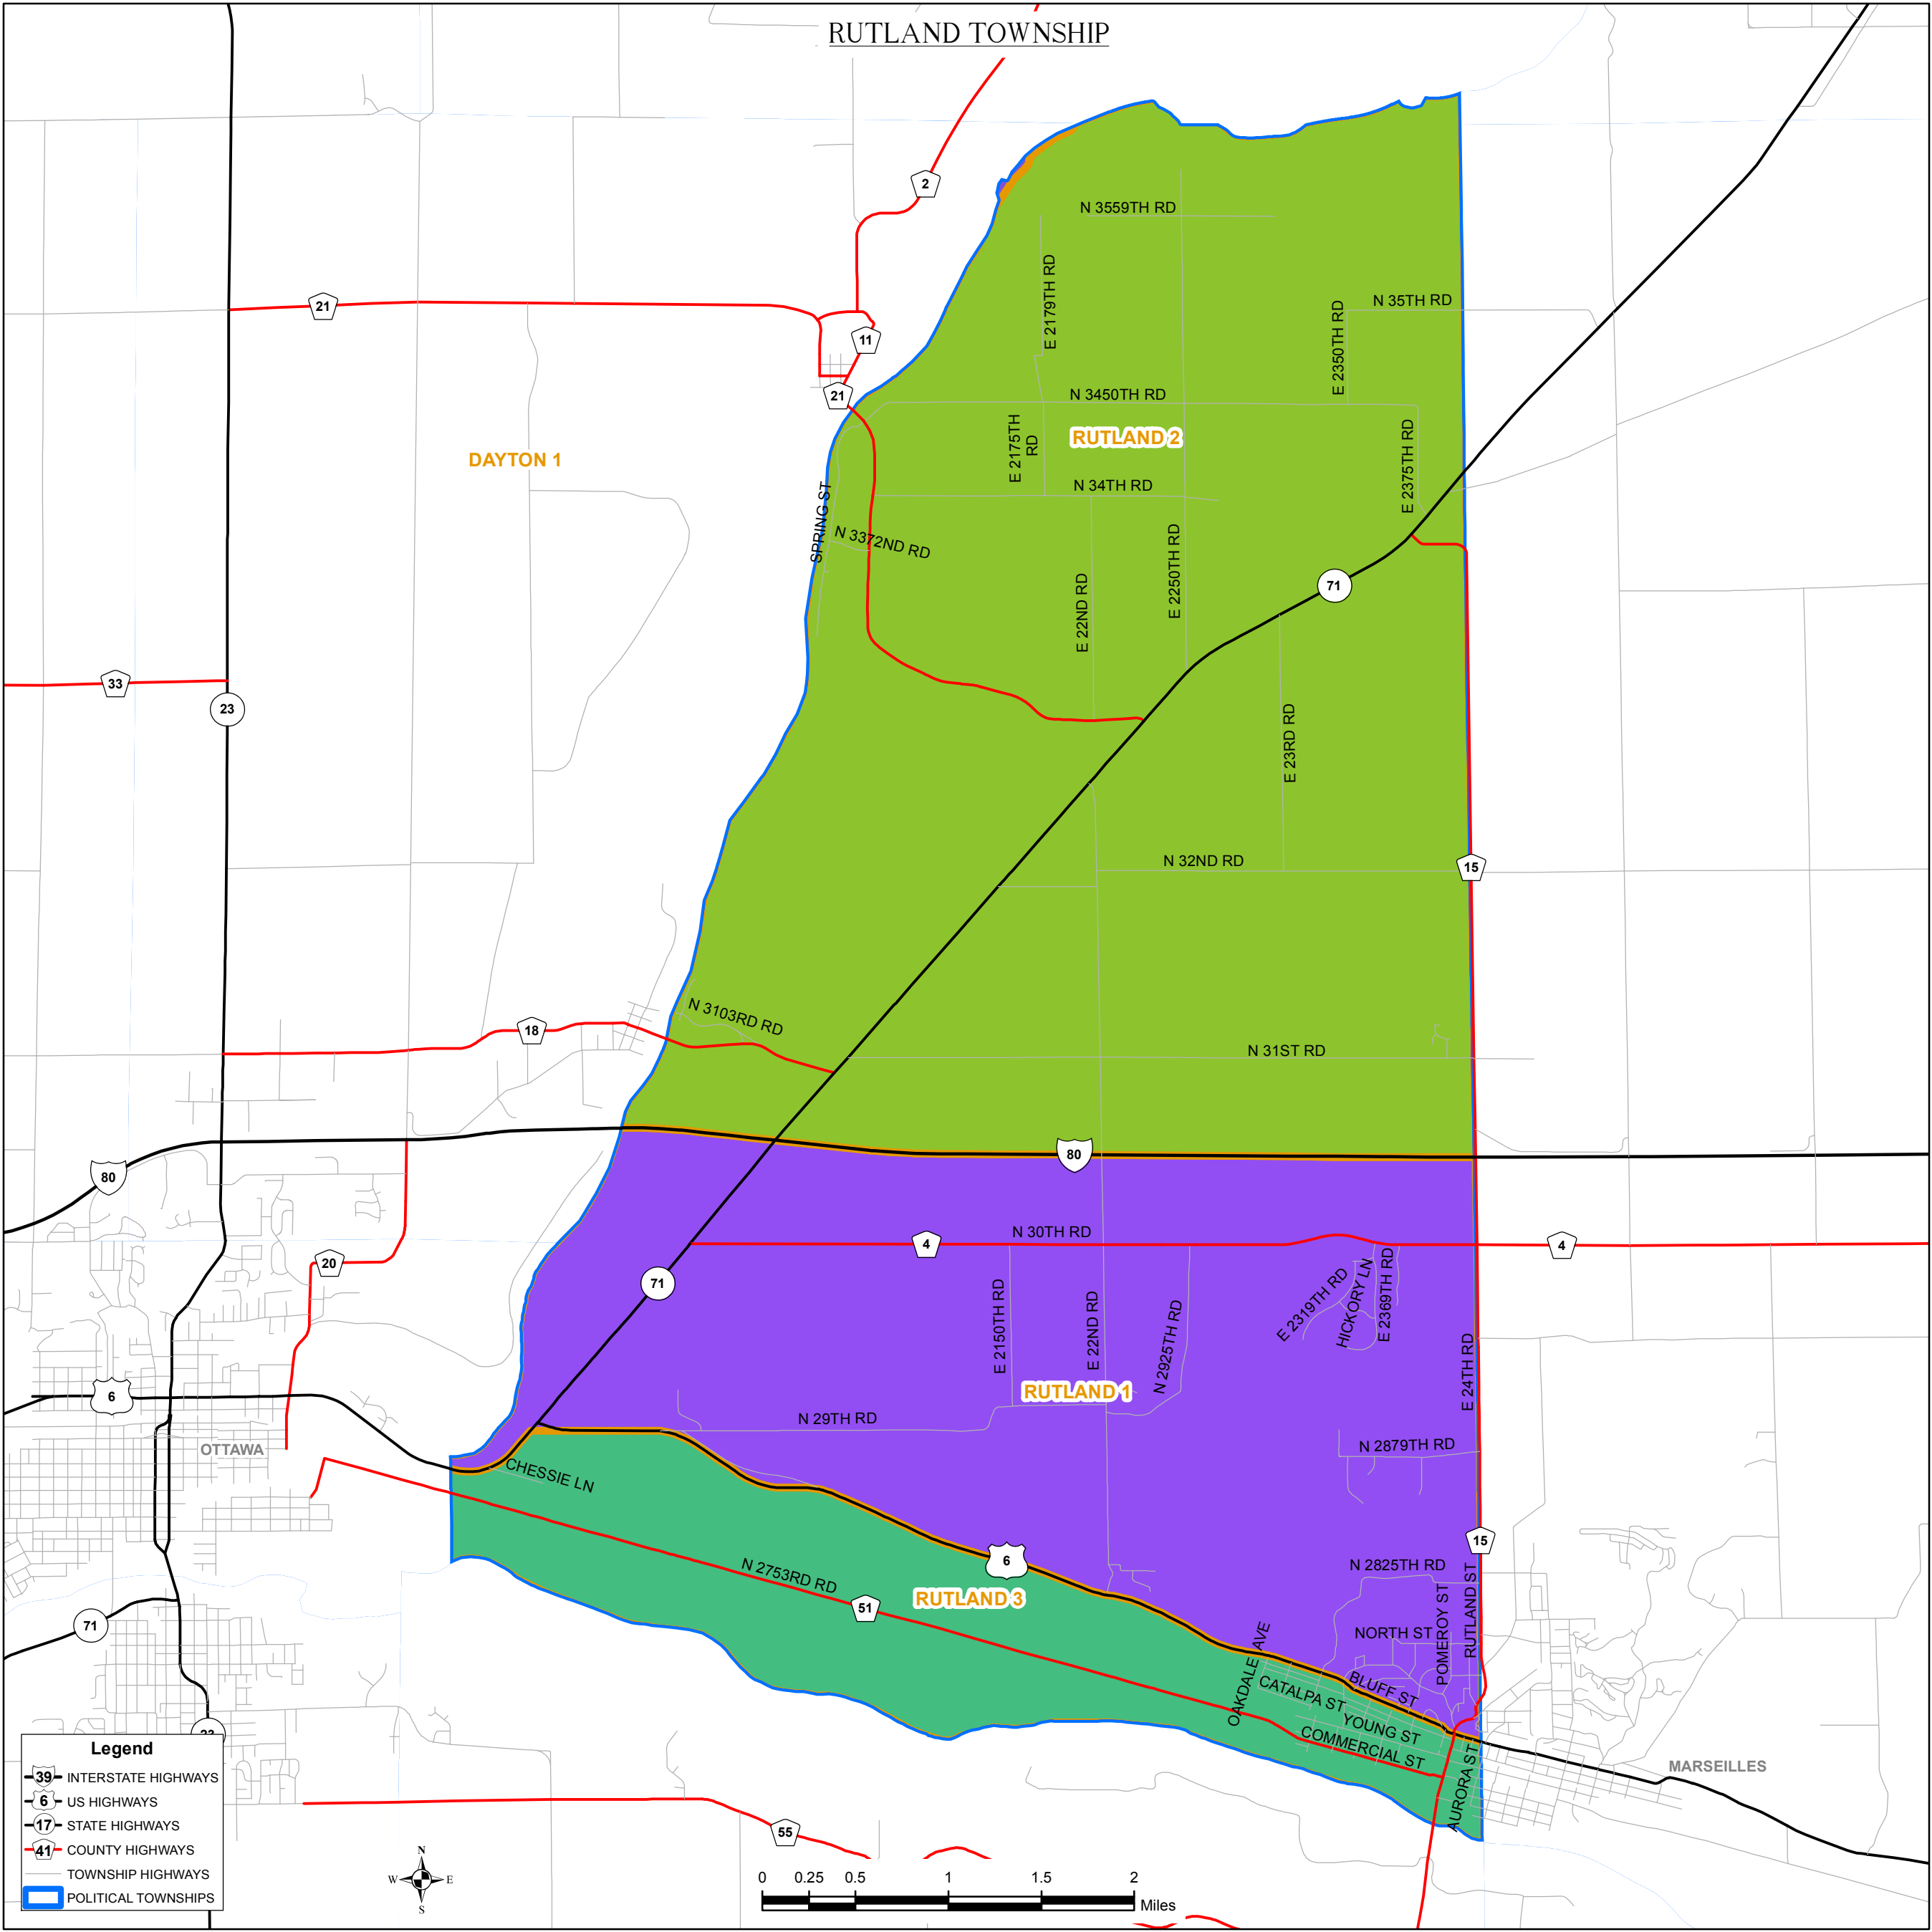

RUTLAND TOWNSHIP

DAYTON 1

RUTLAND 2

RUTLAND 1

RUTLAND 3

Legend

- 39 INTERSTATE HIGHWAYS
- 6 US HIGHWAYS
- 17 STATE HIGHWAYS
- 41 COUNTY HIGHWAYS
- TOWNSHIP HIGHWAYS
- POLITICAL TOWNSHIPS