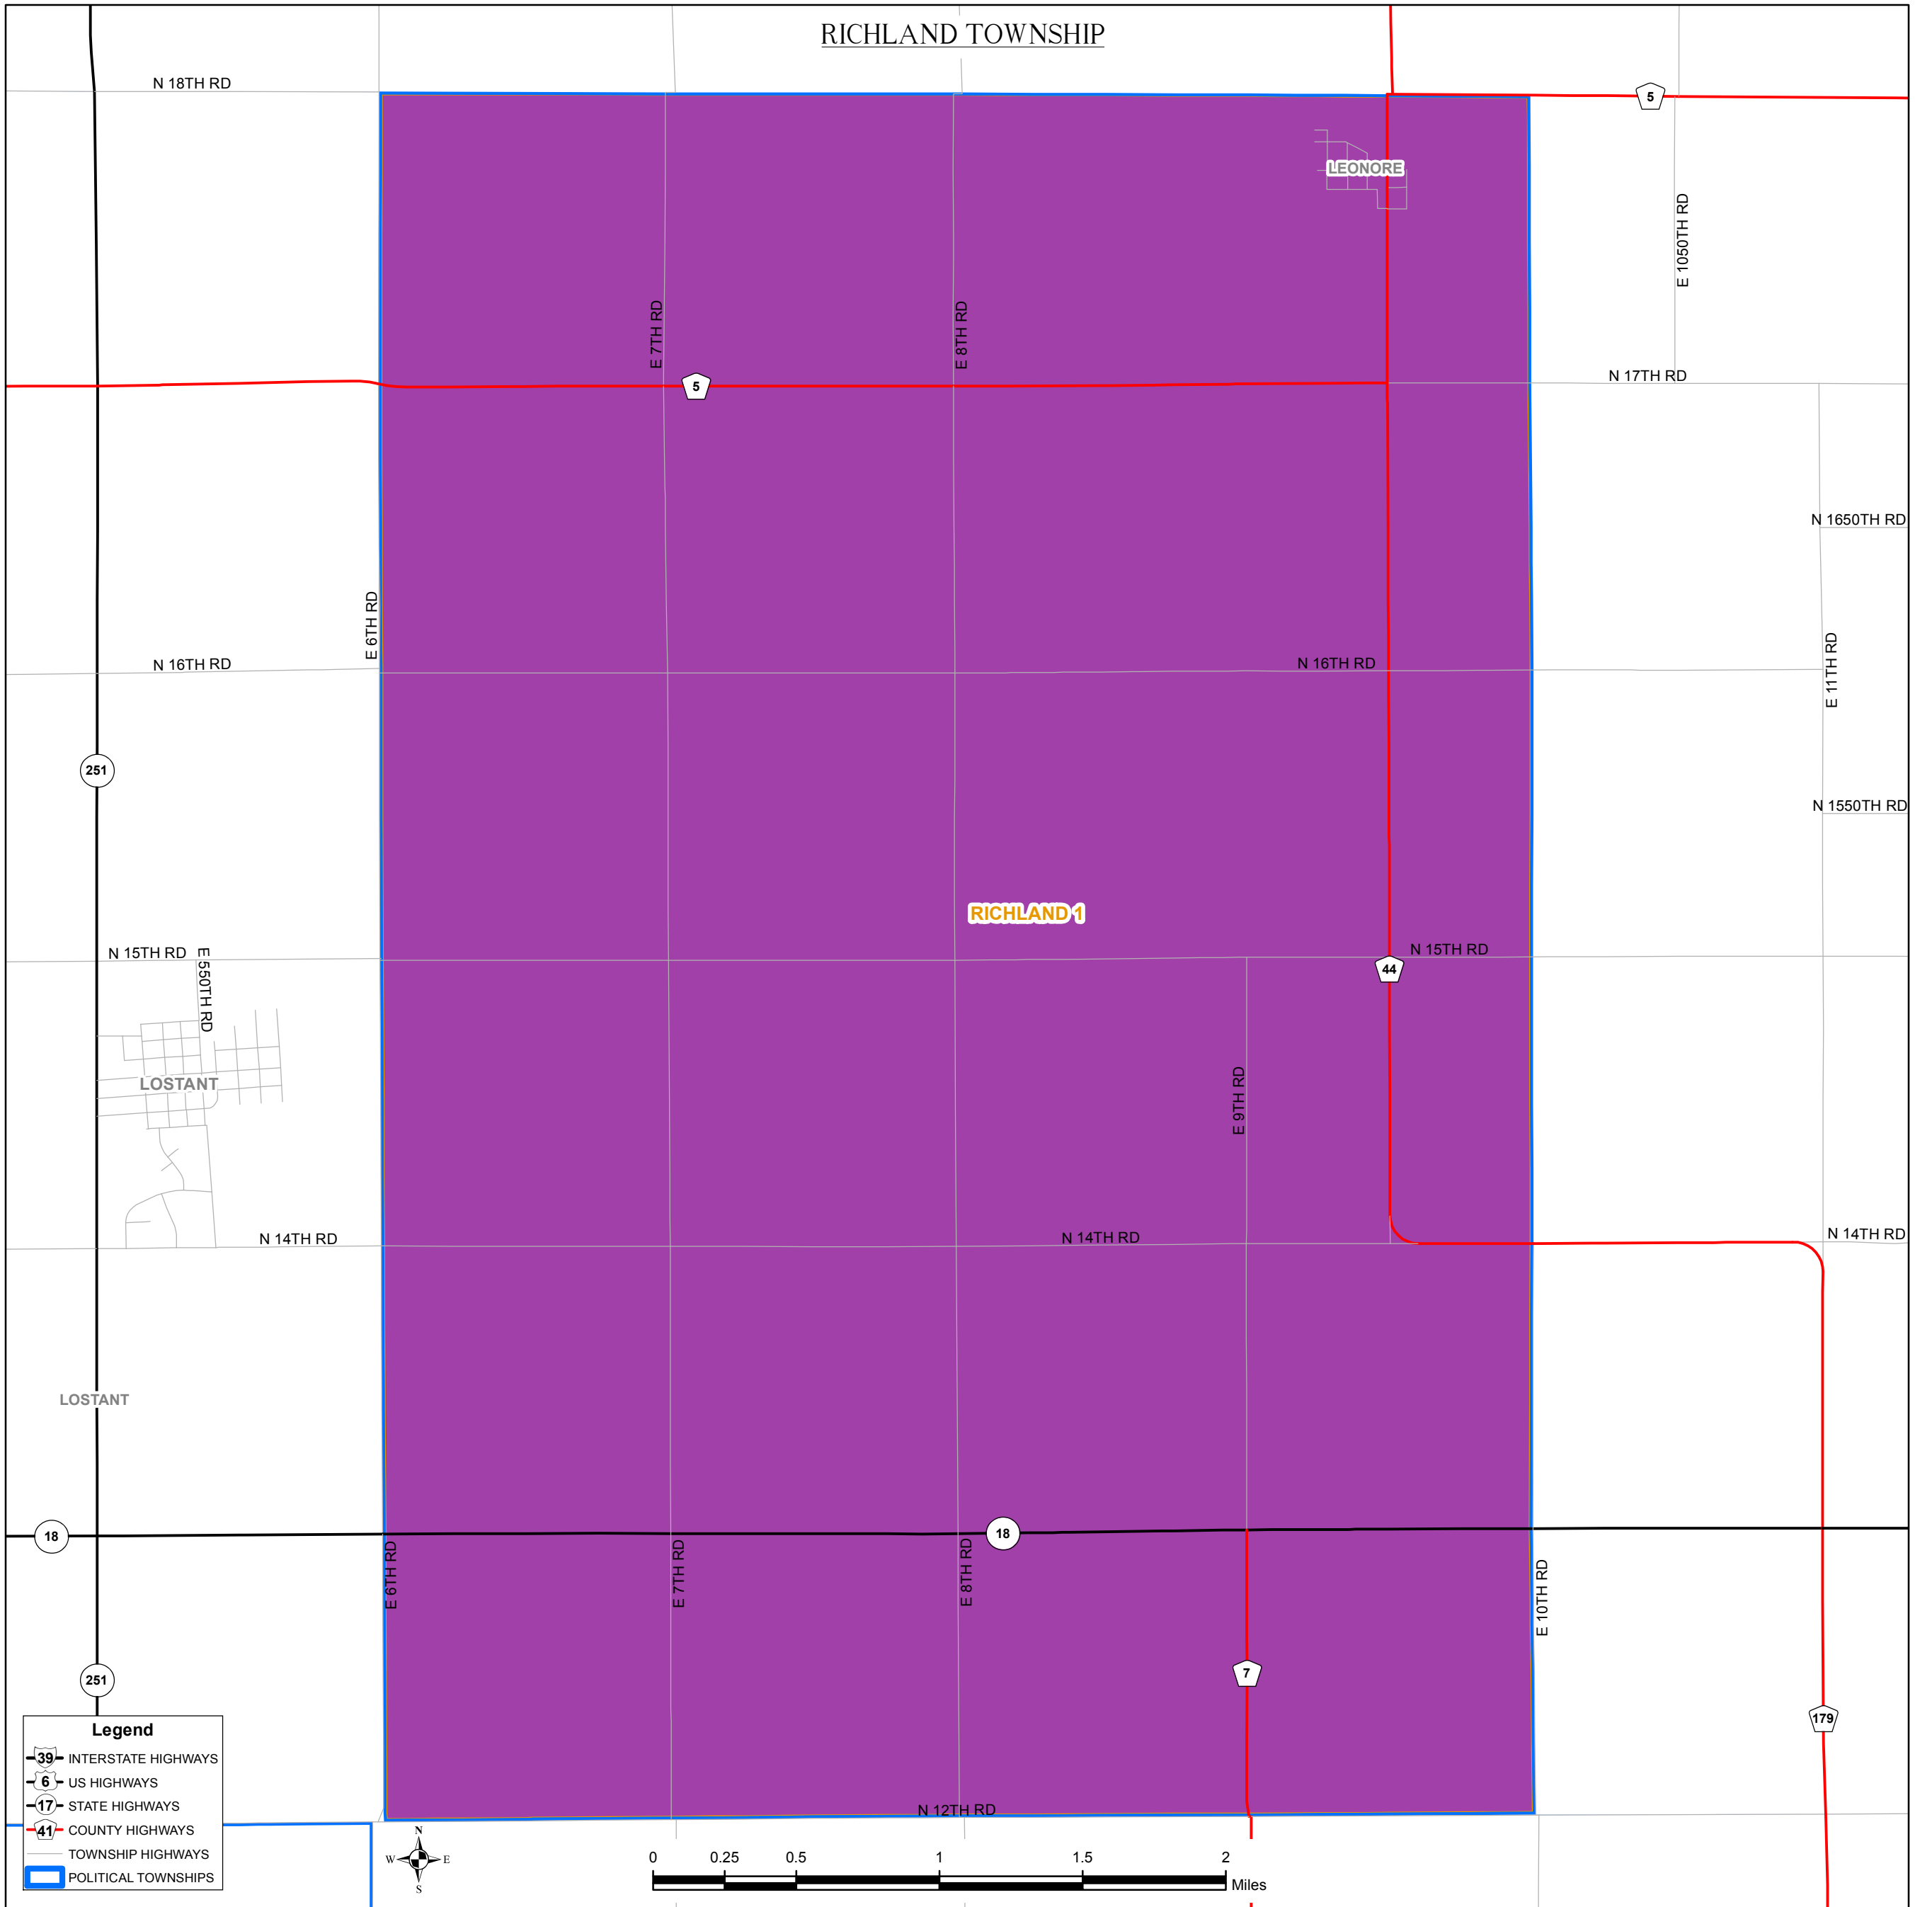

RICHLAND TOWNSHIP

LEONORE

RICHLAND 1

LOSTANT

251

18

251

5

5

44

18

7

179

Legend

- 39 INTERSTATE HIGHWAYS
- 6 US HIGHWAYS
- 17 STATE HIGHWAYS
- 41 COUNTY HIGHWAYS
- TOWNSHIP HIGHWAYS
- POLITICAL TOWNSHIPS