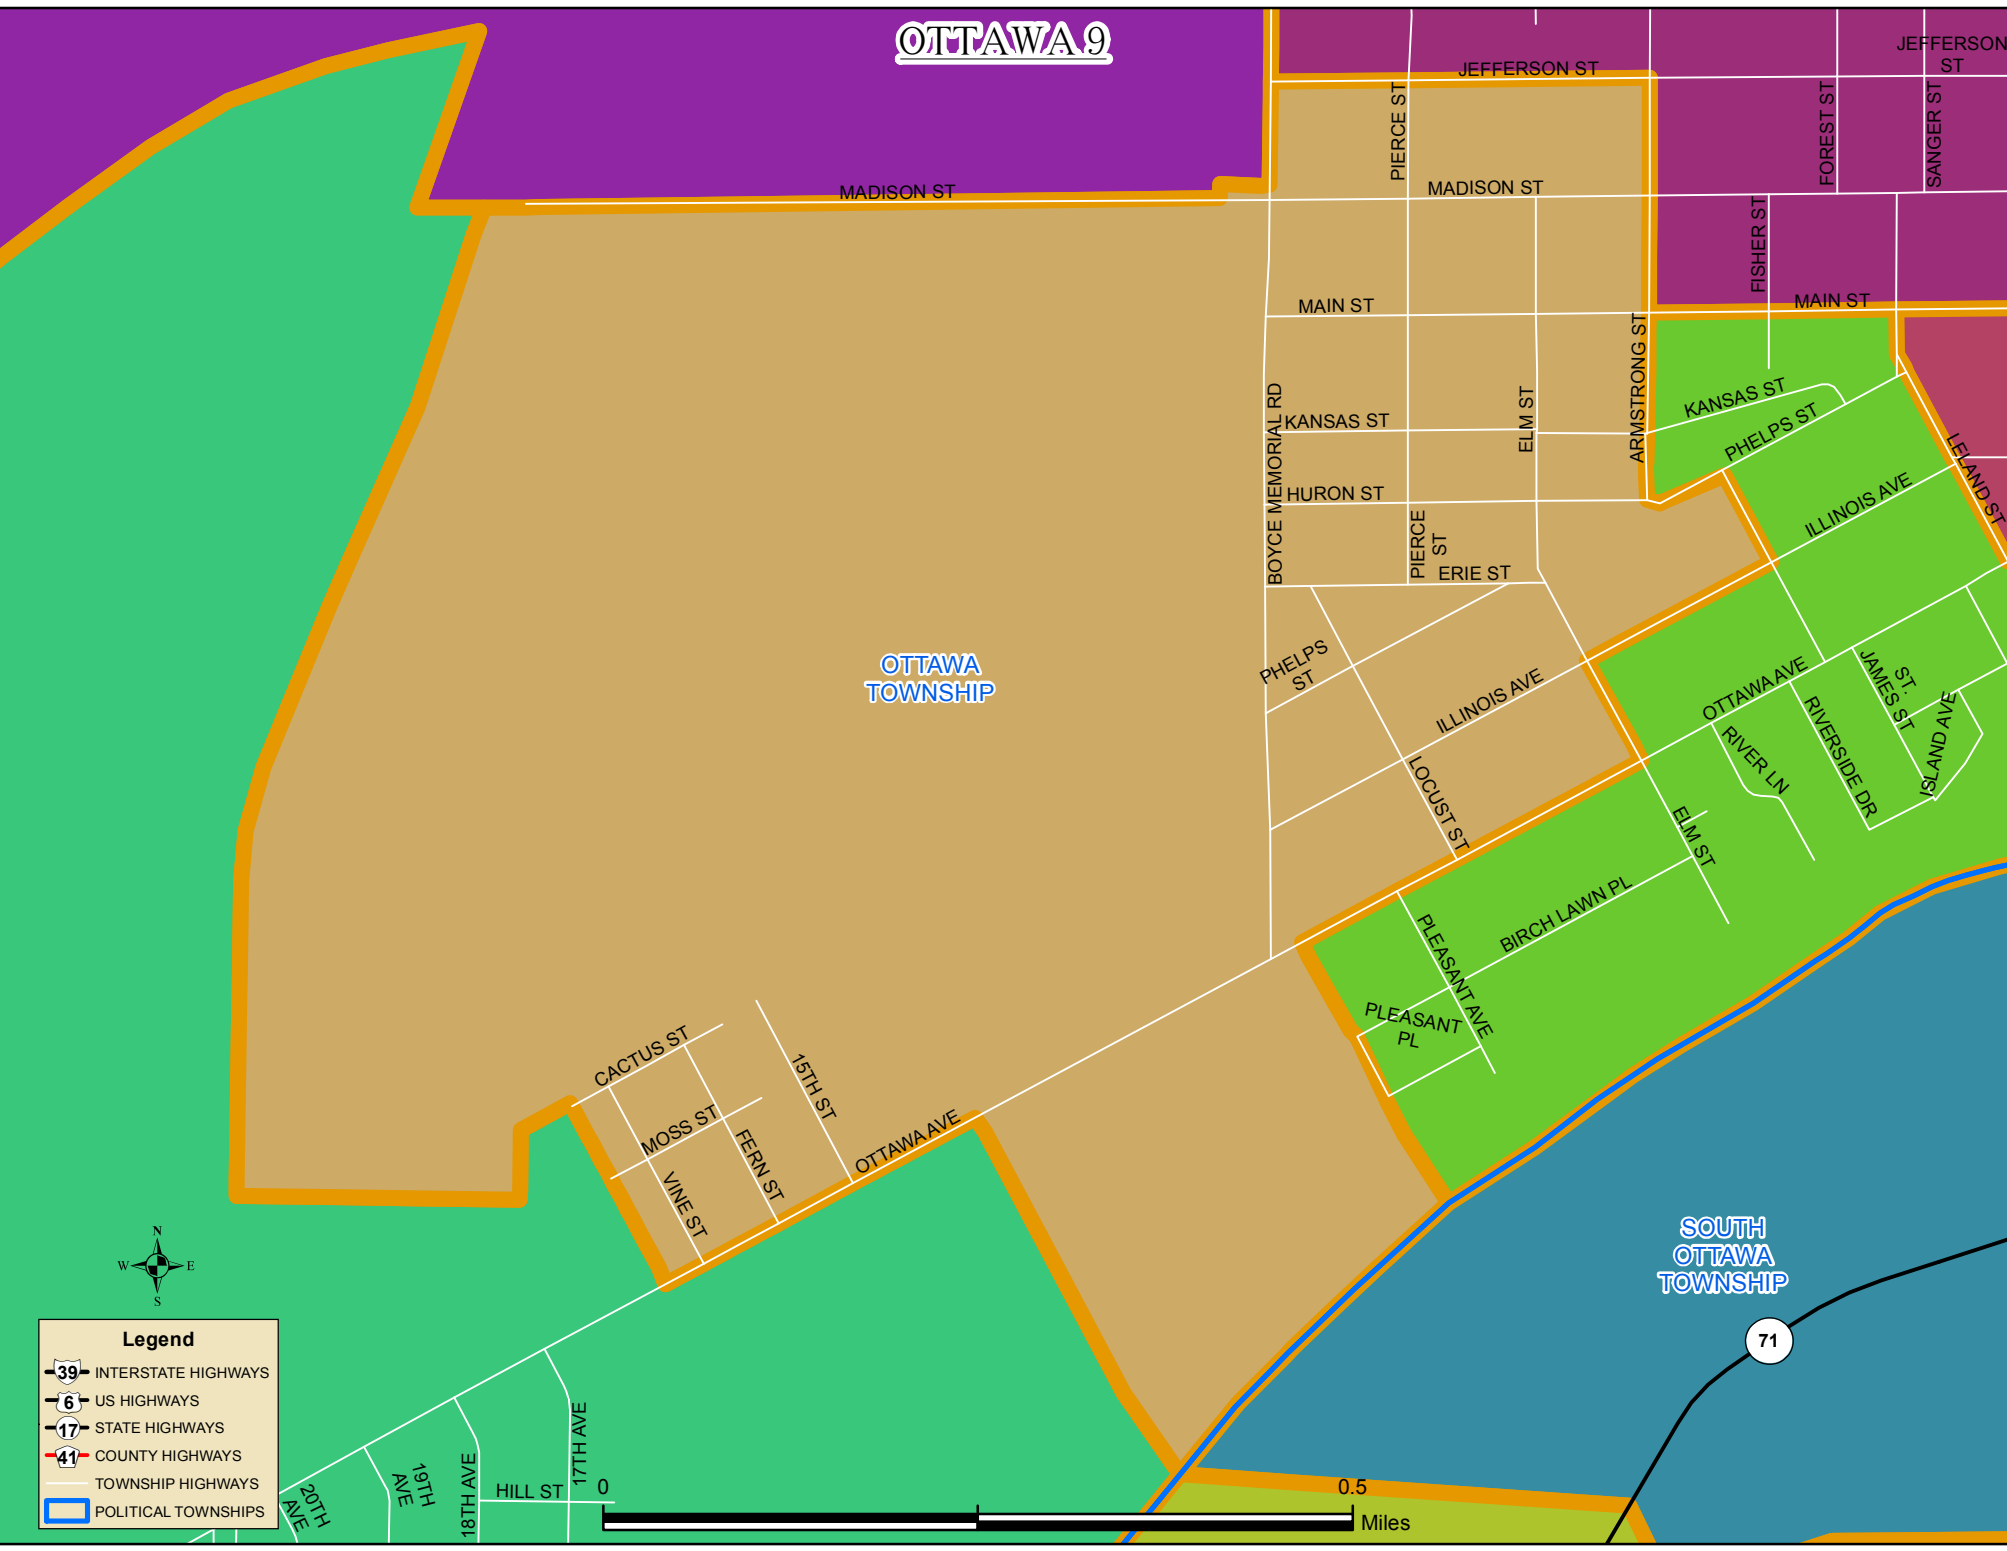

OTTAWA 9

OTTAWA
TOWNSHIP

SOUTH
OTTAWA
TOWNSHIP

71

Legend

- INTERSTATE HIGHWAYS
- US HIGHWAYS
- STATE HIGHWAYS
- COUNTY HIGHWAYS
- TOWNSHIP HIGHWAYS
- POLITICAL TOWNSHIPS

20TH AVE
19TH AVE
18TH AVE
HILL ST
17TH AVE

CACTUS ST
MOSS ST
VINE ST
15TH ST
FERN ST
OTTAWA AVE

JEFFERSON ST
PIERCE ST
MADISON ST
MAIN ST
KANSAS ST
HURON ST
BOYCE MEMORIAL RD
PHELPS ST
ILLINOIS AVE
LOCUST ST
PLEASANT AVE
PLEASANT PL
BIRCH LAWN PL
ELM ST
RIVER LN
OTTAWA AVE
JAMES ST
RIVERSIDE DR
ISLAND AVE
LELAND ST
JEFFERSON ST
FOREST ST
SANGER ST
FISHER ST
ARMSTRONG ST
KANSAS ST
PHELPS ST
ILLINOIS AVE