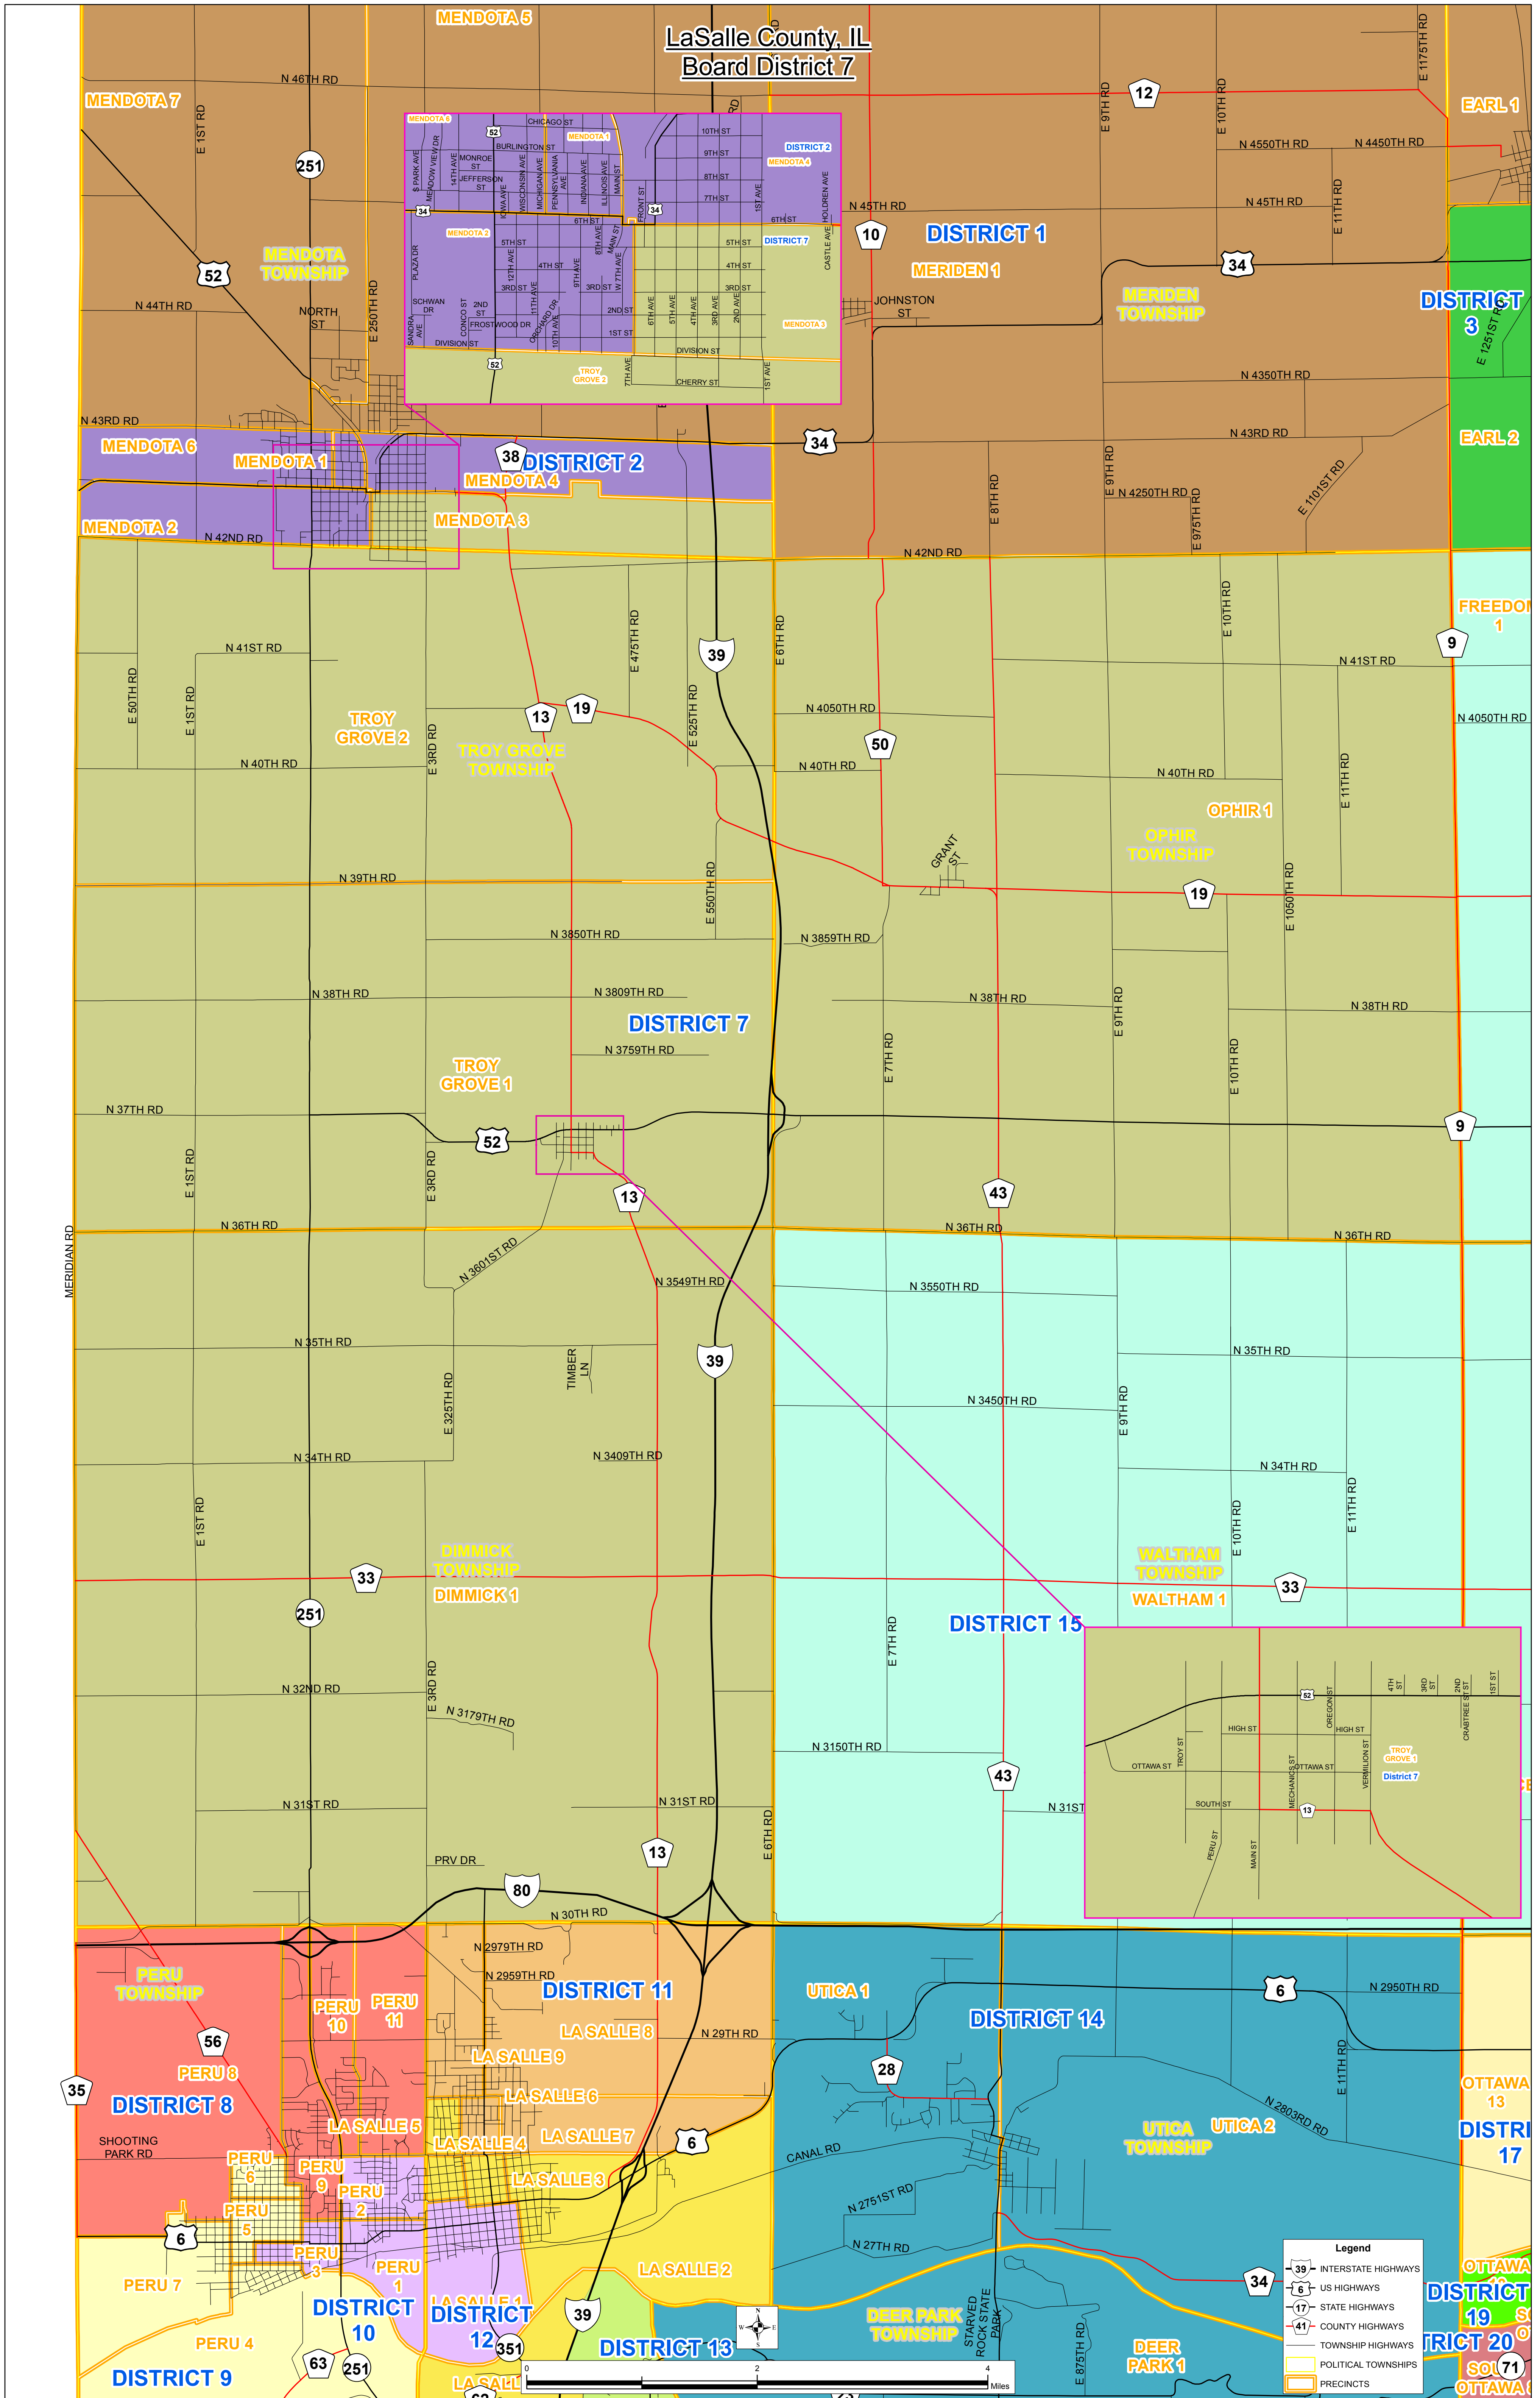

LaSalle County, IL
Board District 7

Legend

- 39 INTERSTATE HIGHWAYS
- 6 US HIGHWAYS
- 17 STATE HIGHWAYS
- 41 COUNTY HIGHWAYS
- TOWNSHIP HIGHWAYS
- POLITICAL TOWNSHIPS
- PRECINCTS