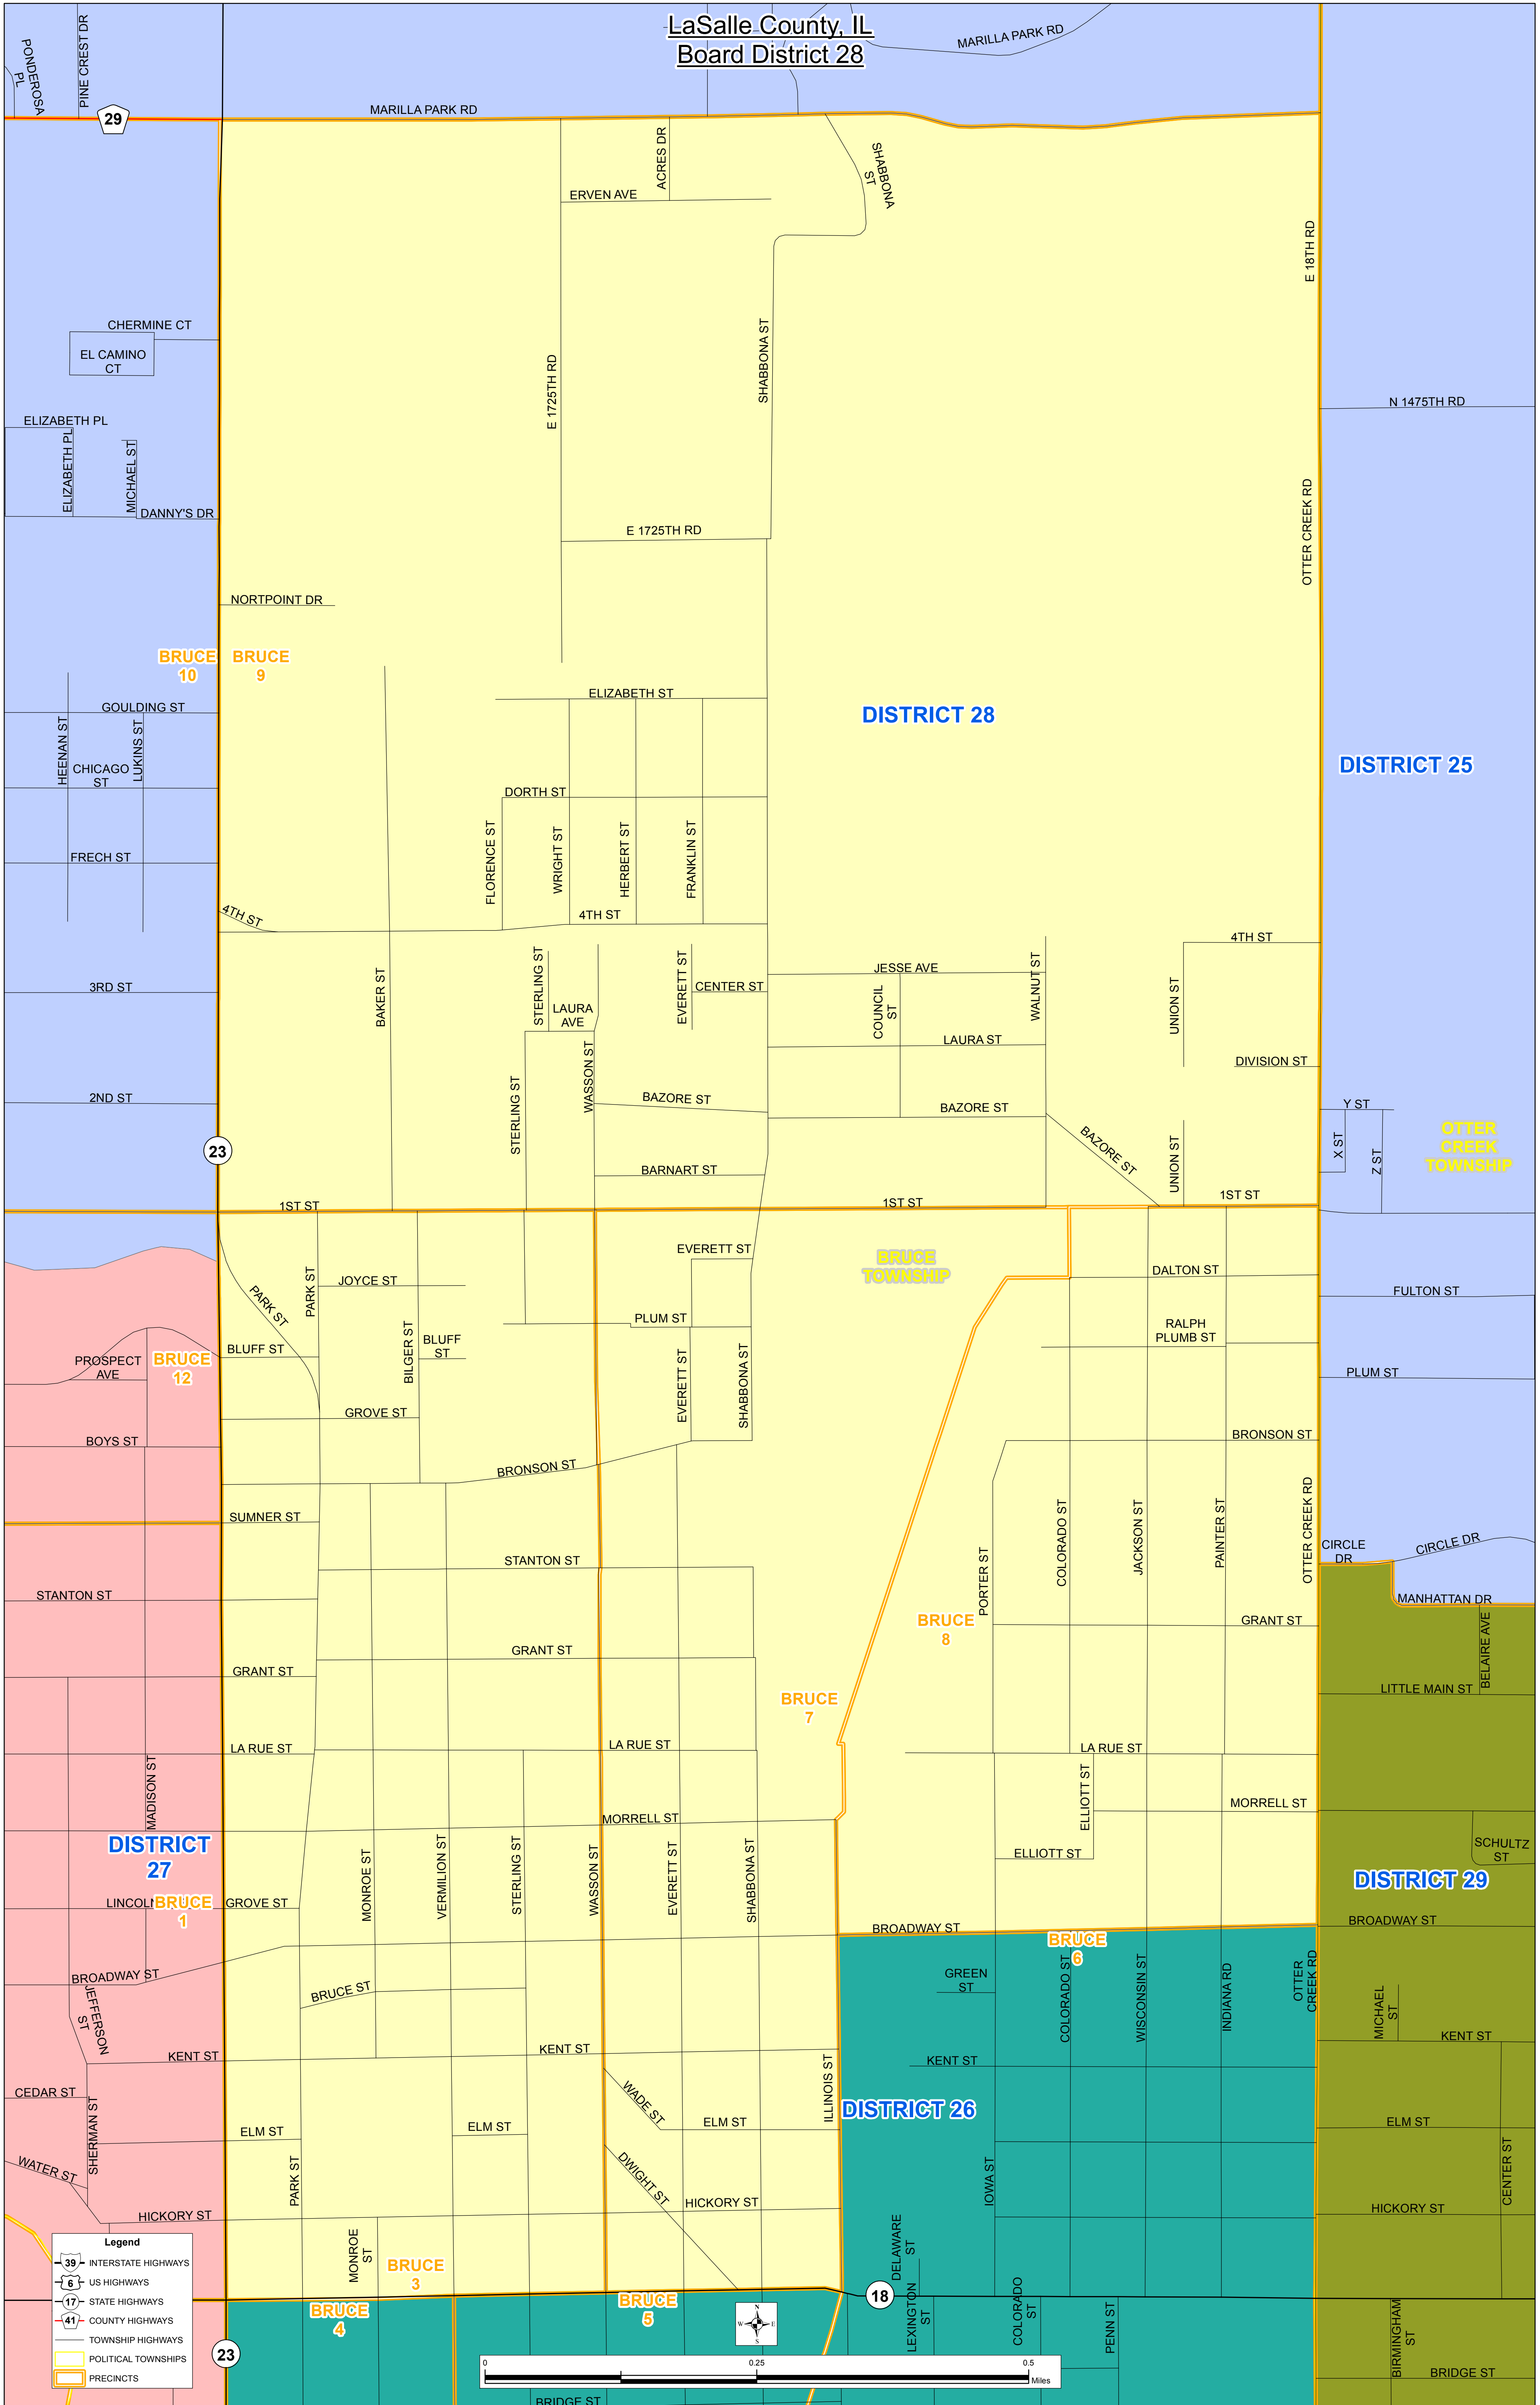

LaSalle County, IL  
Board District 28

- Legend**
- 39 INTERSTATE HIGHWAYS
  - 6 US HIGHWAYS
  - 17 STATE HIGHWAYS
  - 41 COUNTY HIGHWAYS
  - TOWNSHIP HIGHWAYS
  - POLITICAL TOWNSHIPS
  - PRECINCTS