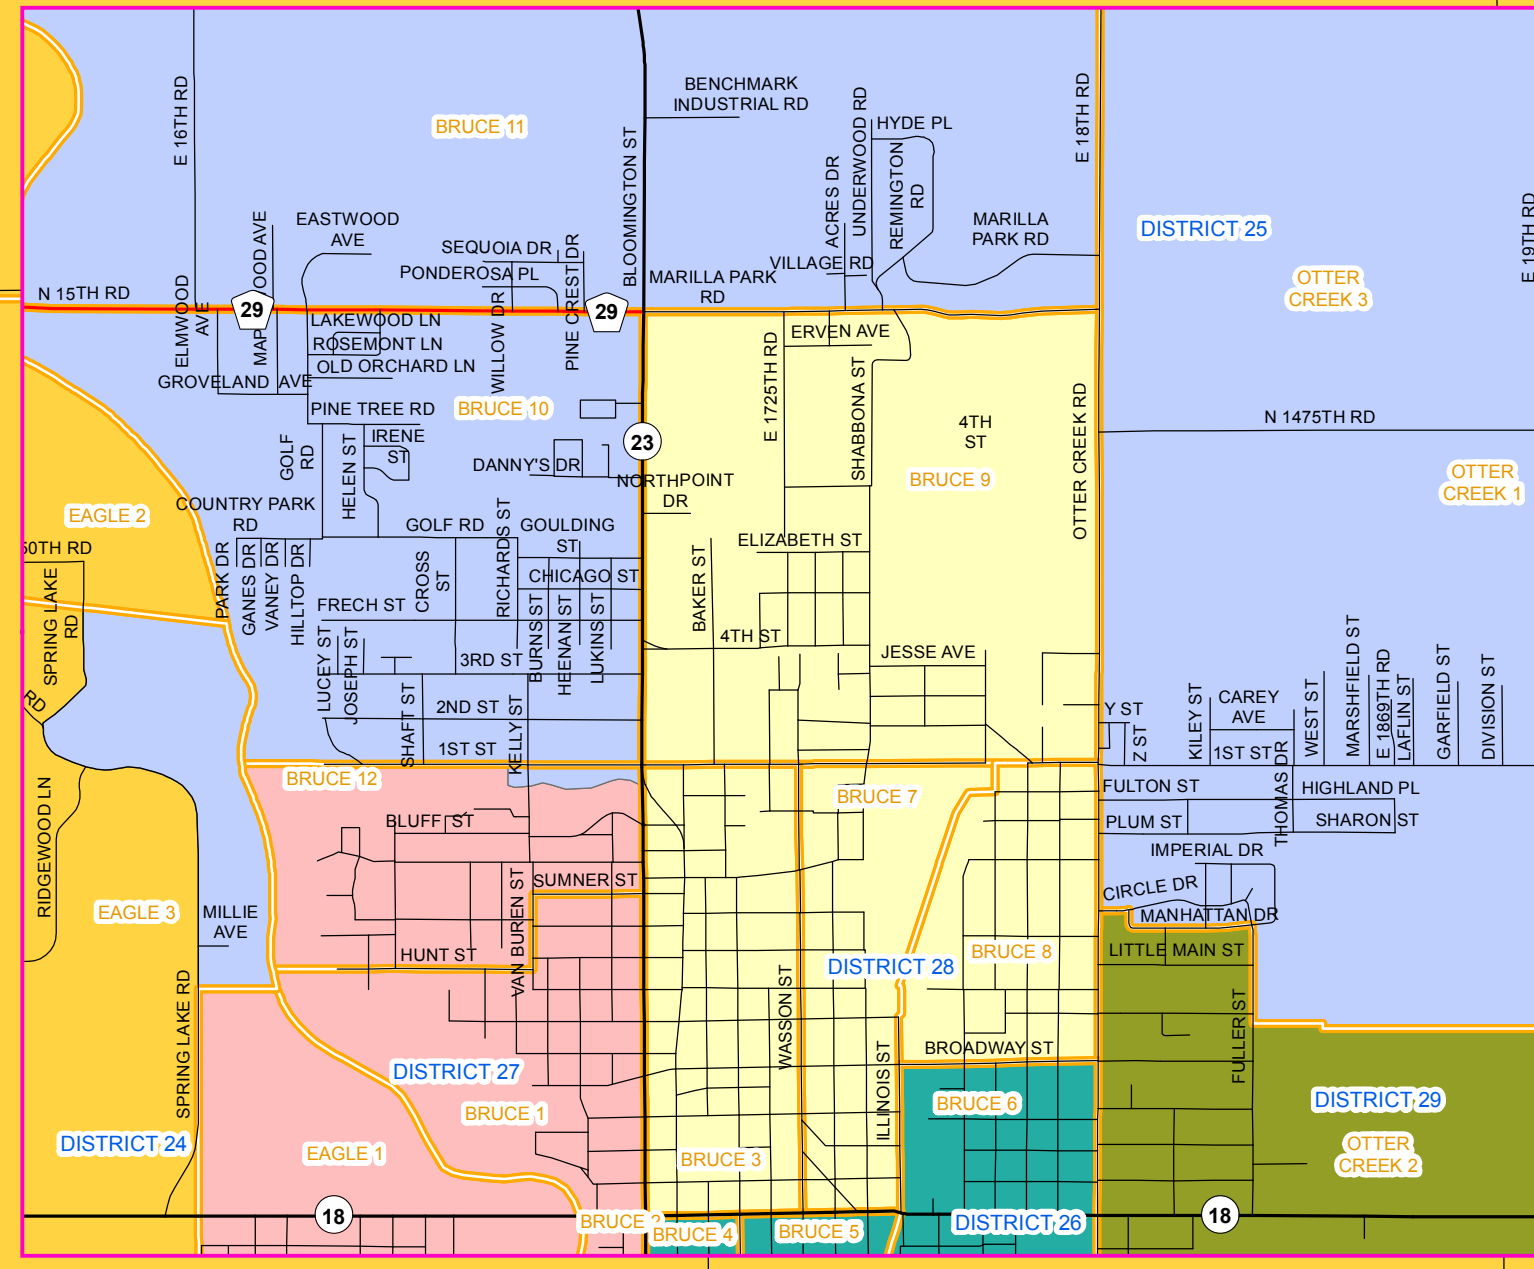

VERMILLION 1
VERMILLION
TOWNSHIP

DISTRICT 14

FARM RIDGE
TOWNSHIP

FARM
RIDGE 1

LaSalle County, IL
Board District 25

GRAND
RAPIDS
TOWNSHIP

GRAND
RAPIDS 1

5

N 18TH RD

E 1325TH RD

N 1759TH RD

E 15TH RD

E 16TH RD

N 1709TH RD

N 17TH RD

E 18TH RD

5

E 19TH RD

N 1659TH RD

N 1659TH RD

E 1553RD RD

BRUCE 11

BRUCE
TOWNSHIP

DISTRICT 25

N 16TH RD

23

N 16TH RD

N 16TH RD

DISTRICT 29

OTTER
CREEK 1

OTTER
CREEK 3

N 1550TH RD

N 1559TH RD

EAGLE 2

BENCHMARK
INDUSTRIAL RD

HYDE PL

E 14TH RD

SECTION ST

E 16TH RD

N 15TH RD

15TH ST

29

MARILLA PARK RD

DISTRICT 24

EAGLE 3

29

SPRING LAKE RD

N 1450TH RD

BRUCE 10

DISTRICT 28

BRUCE 9

BRUCE 12

BRUCE 8

EAGLE 1

BRUCE 1

OTTER
CREEK 2

Legend

- INTERSTATE HIGHWAYS
- US HIGHWAYS
- STATE HIGHWAYS
- COUNTY HIGHWAYS
- TOWNSHIP HIGHWAYS
- POLITICAL TOWNSHIPS
- PRECINCTS