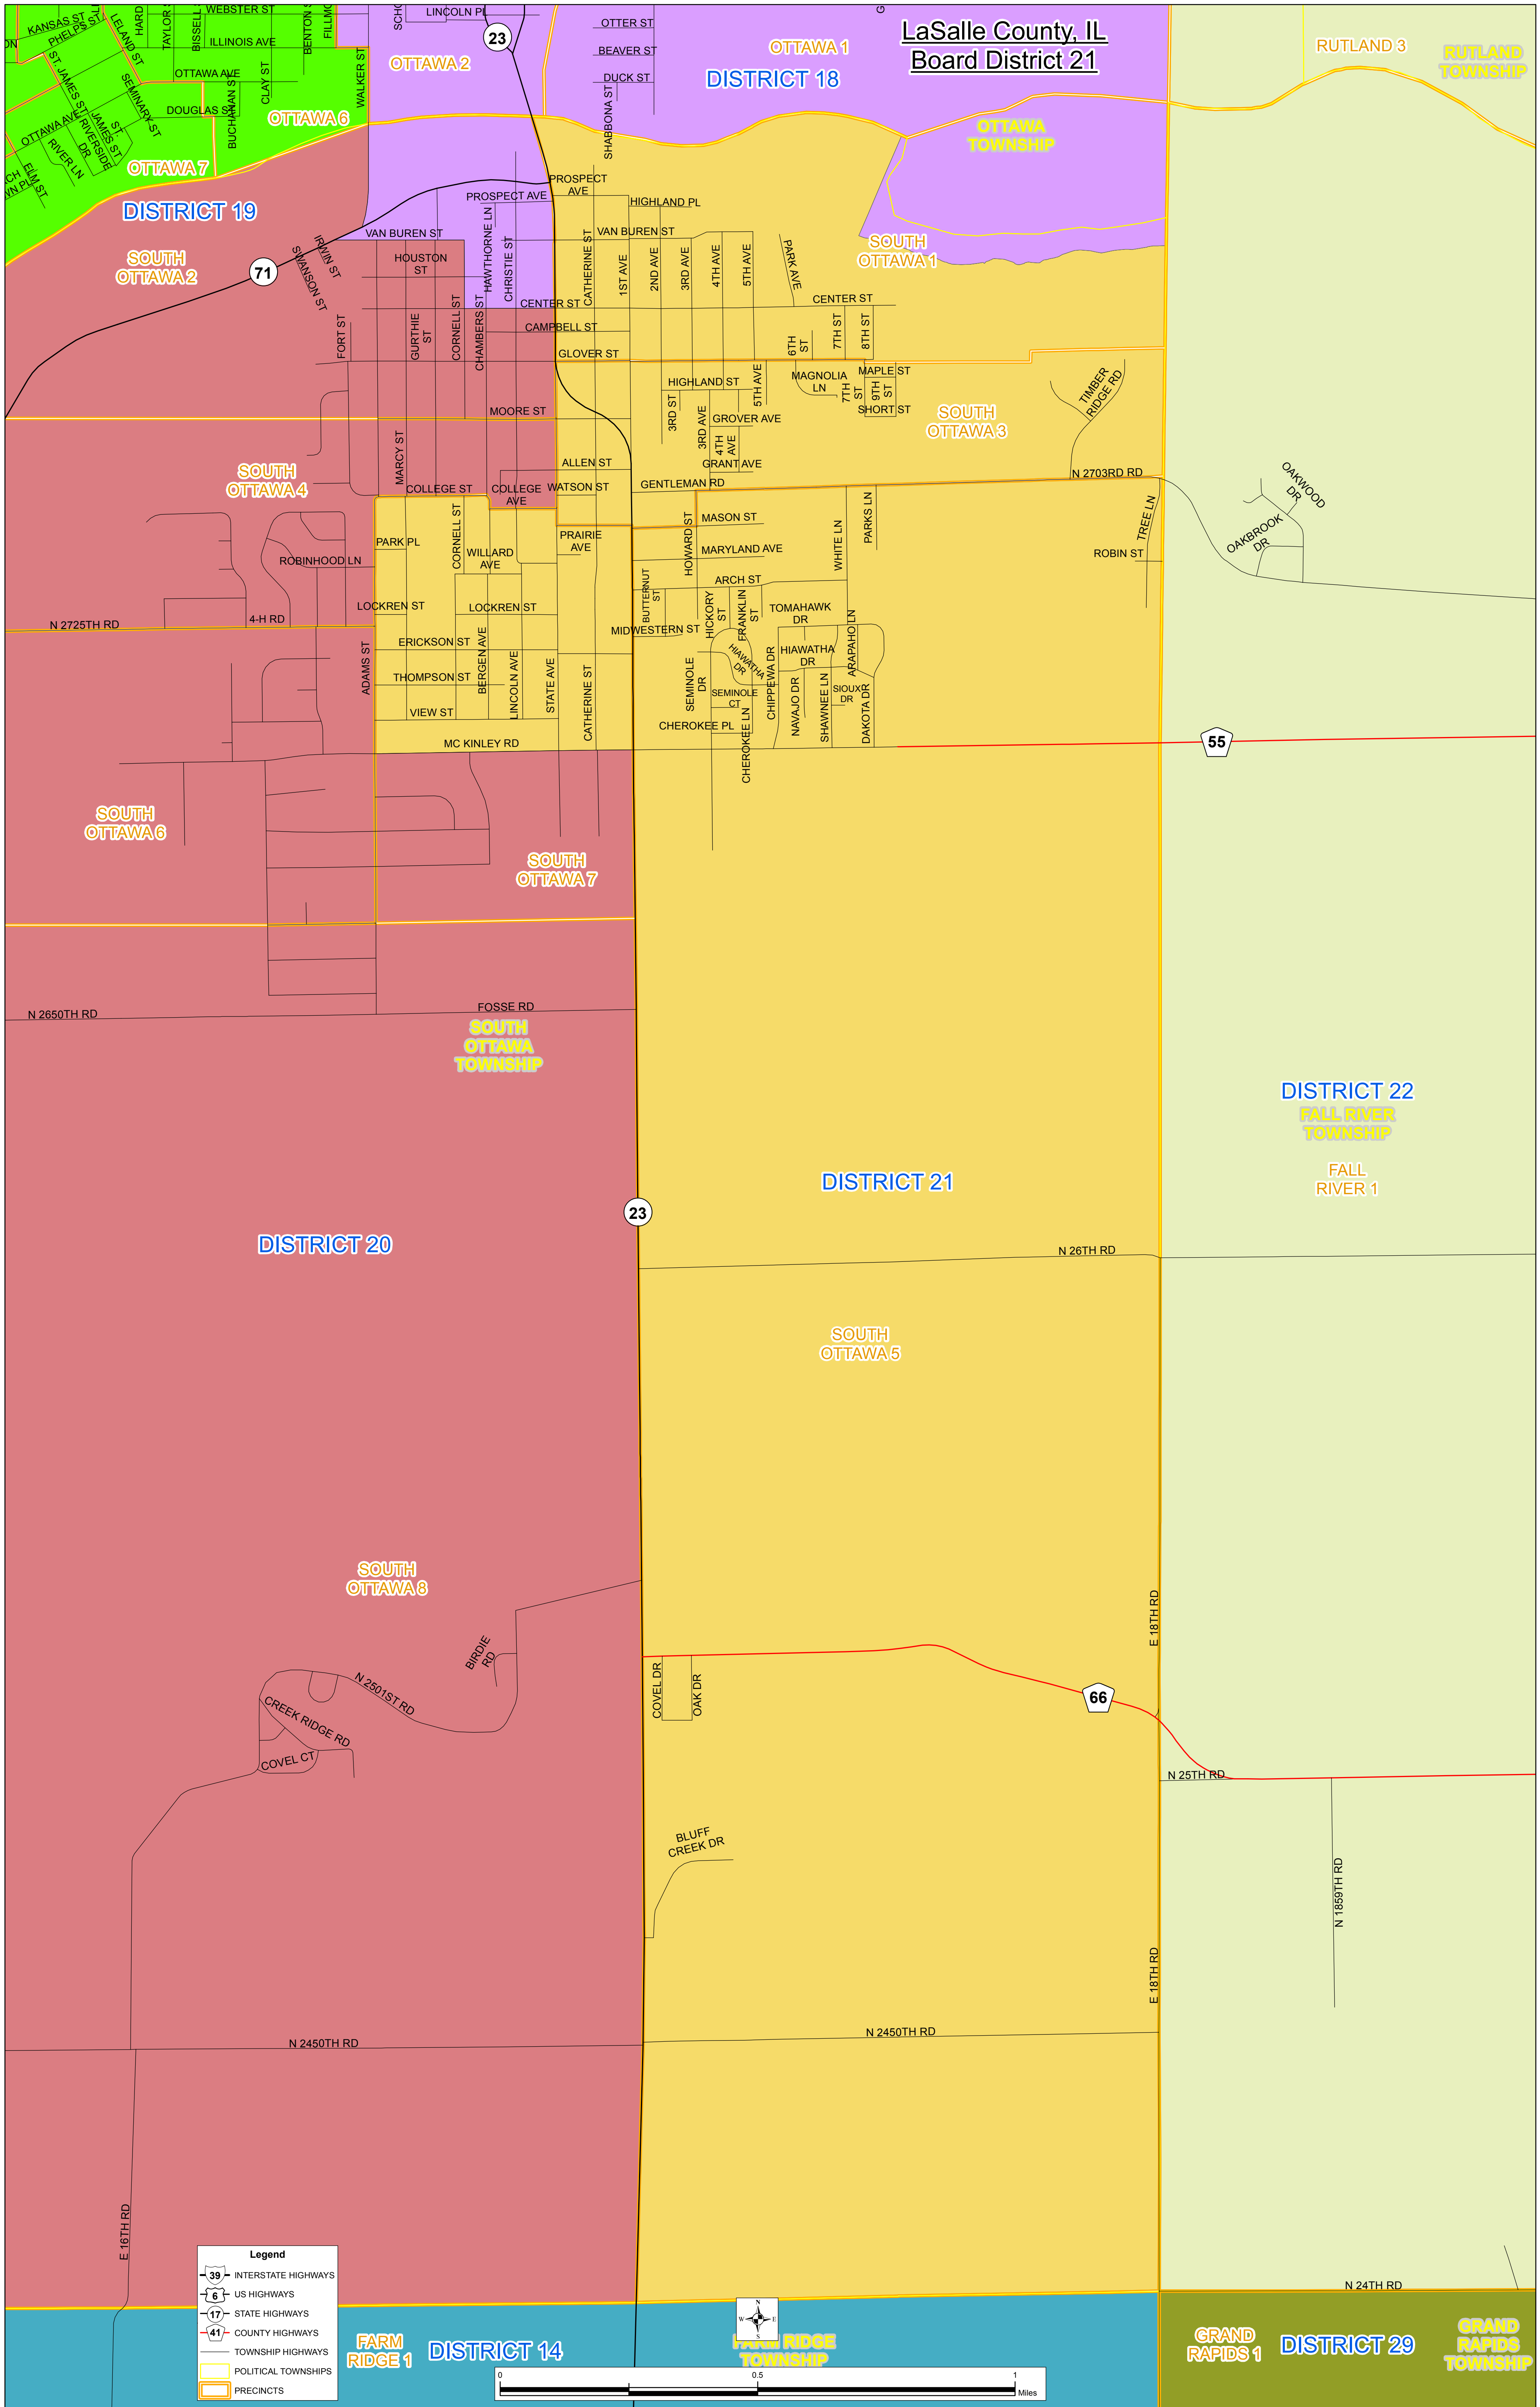

LaSalle County, IL
Board District 21

Legend

- INTERSTATE HIGHWAYS
- US HIGHWAYS
- STATE HIGHWAYS
- COUNTY HIGHWAYS
- TOWNSHIP HIGHWAYS
- POLITICAL TOWNSHIPS
- PRECINCTS

FARM RIDGE
TOWNSHIP

FARM RIDGE 1 DISTRICT 14

GRAND RAPIDS 1 DISTRICT 29

GRAND RAPIDS
TOWNSHIP