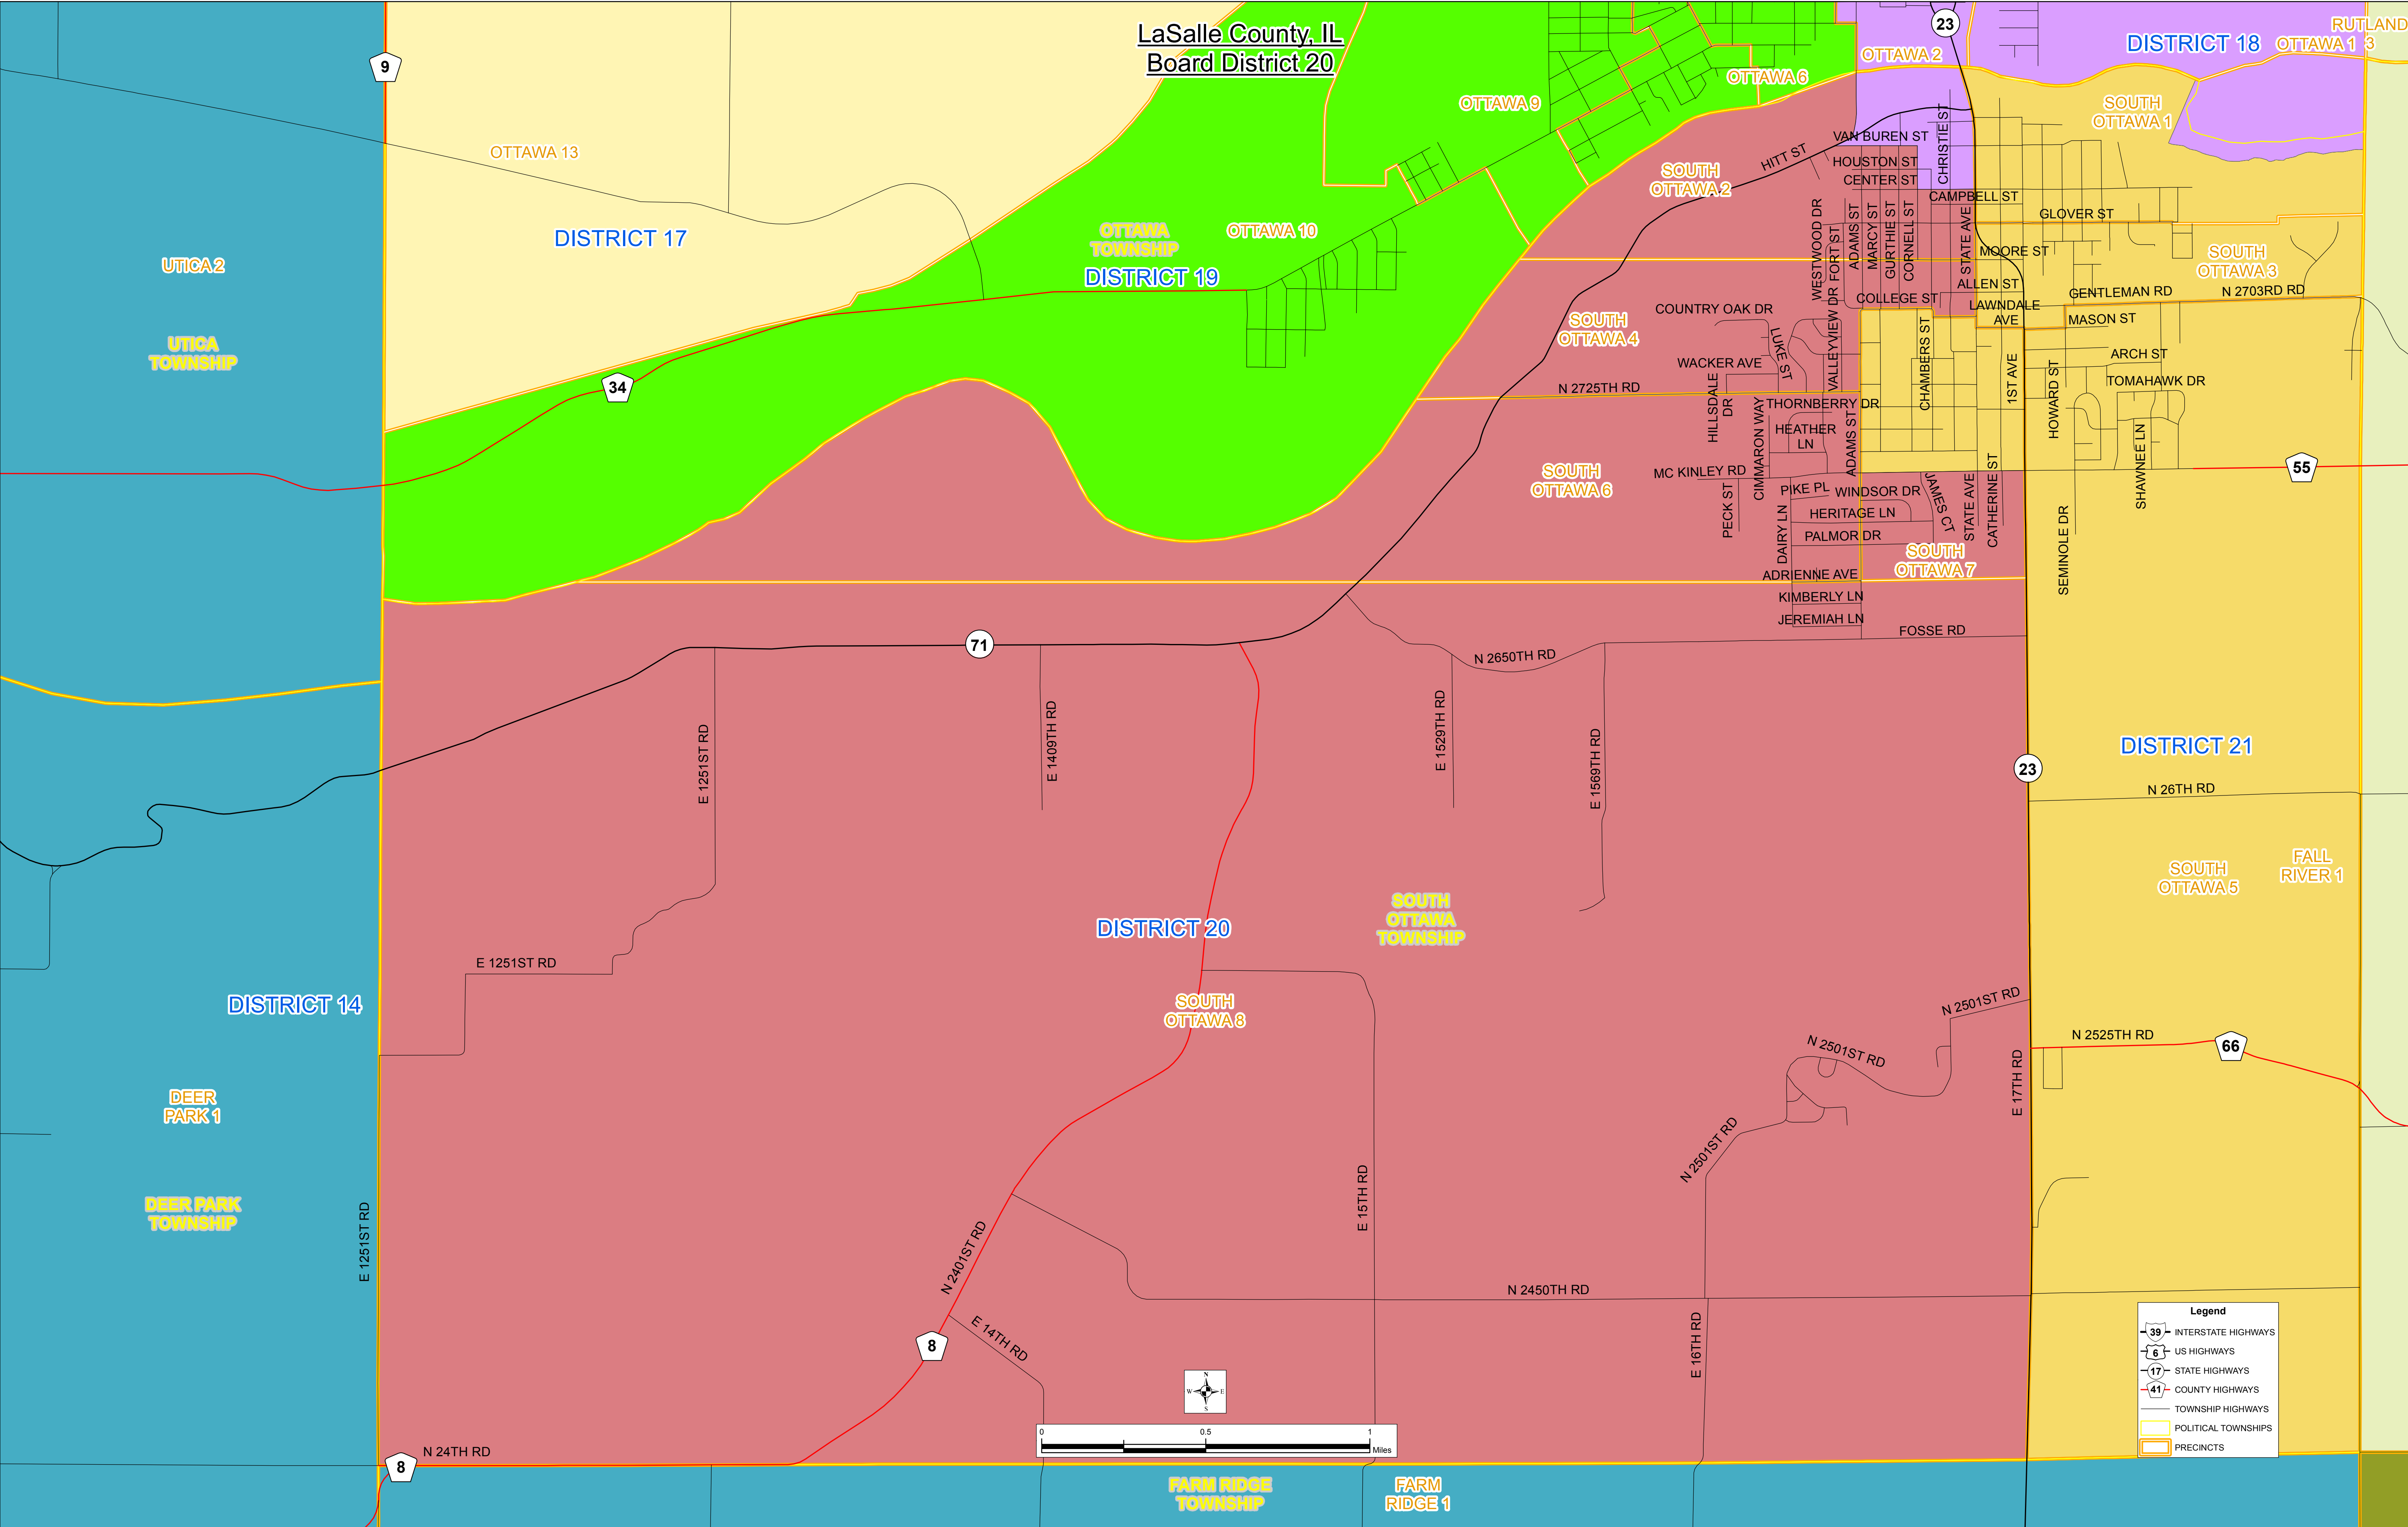

LaSalle County, IL
Board District 20

Legend

- 39 INTERSTATE HIGHWAYS
- 6 US HIGHWAYS
- 17 STATE HIGHWAYS
- 41 COUNTY HIGHWAYS
- TOWNSHIP HIGHWAYS
- POLITICAL TOWNSHIPS
- PRECINCTS