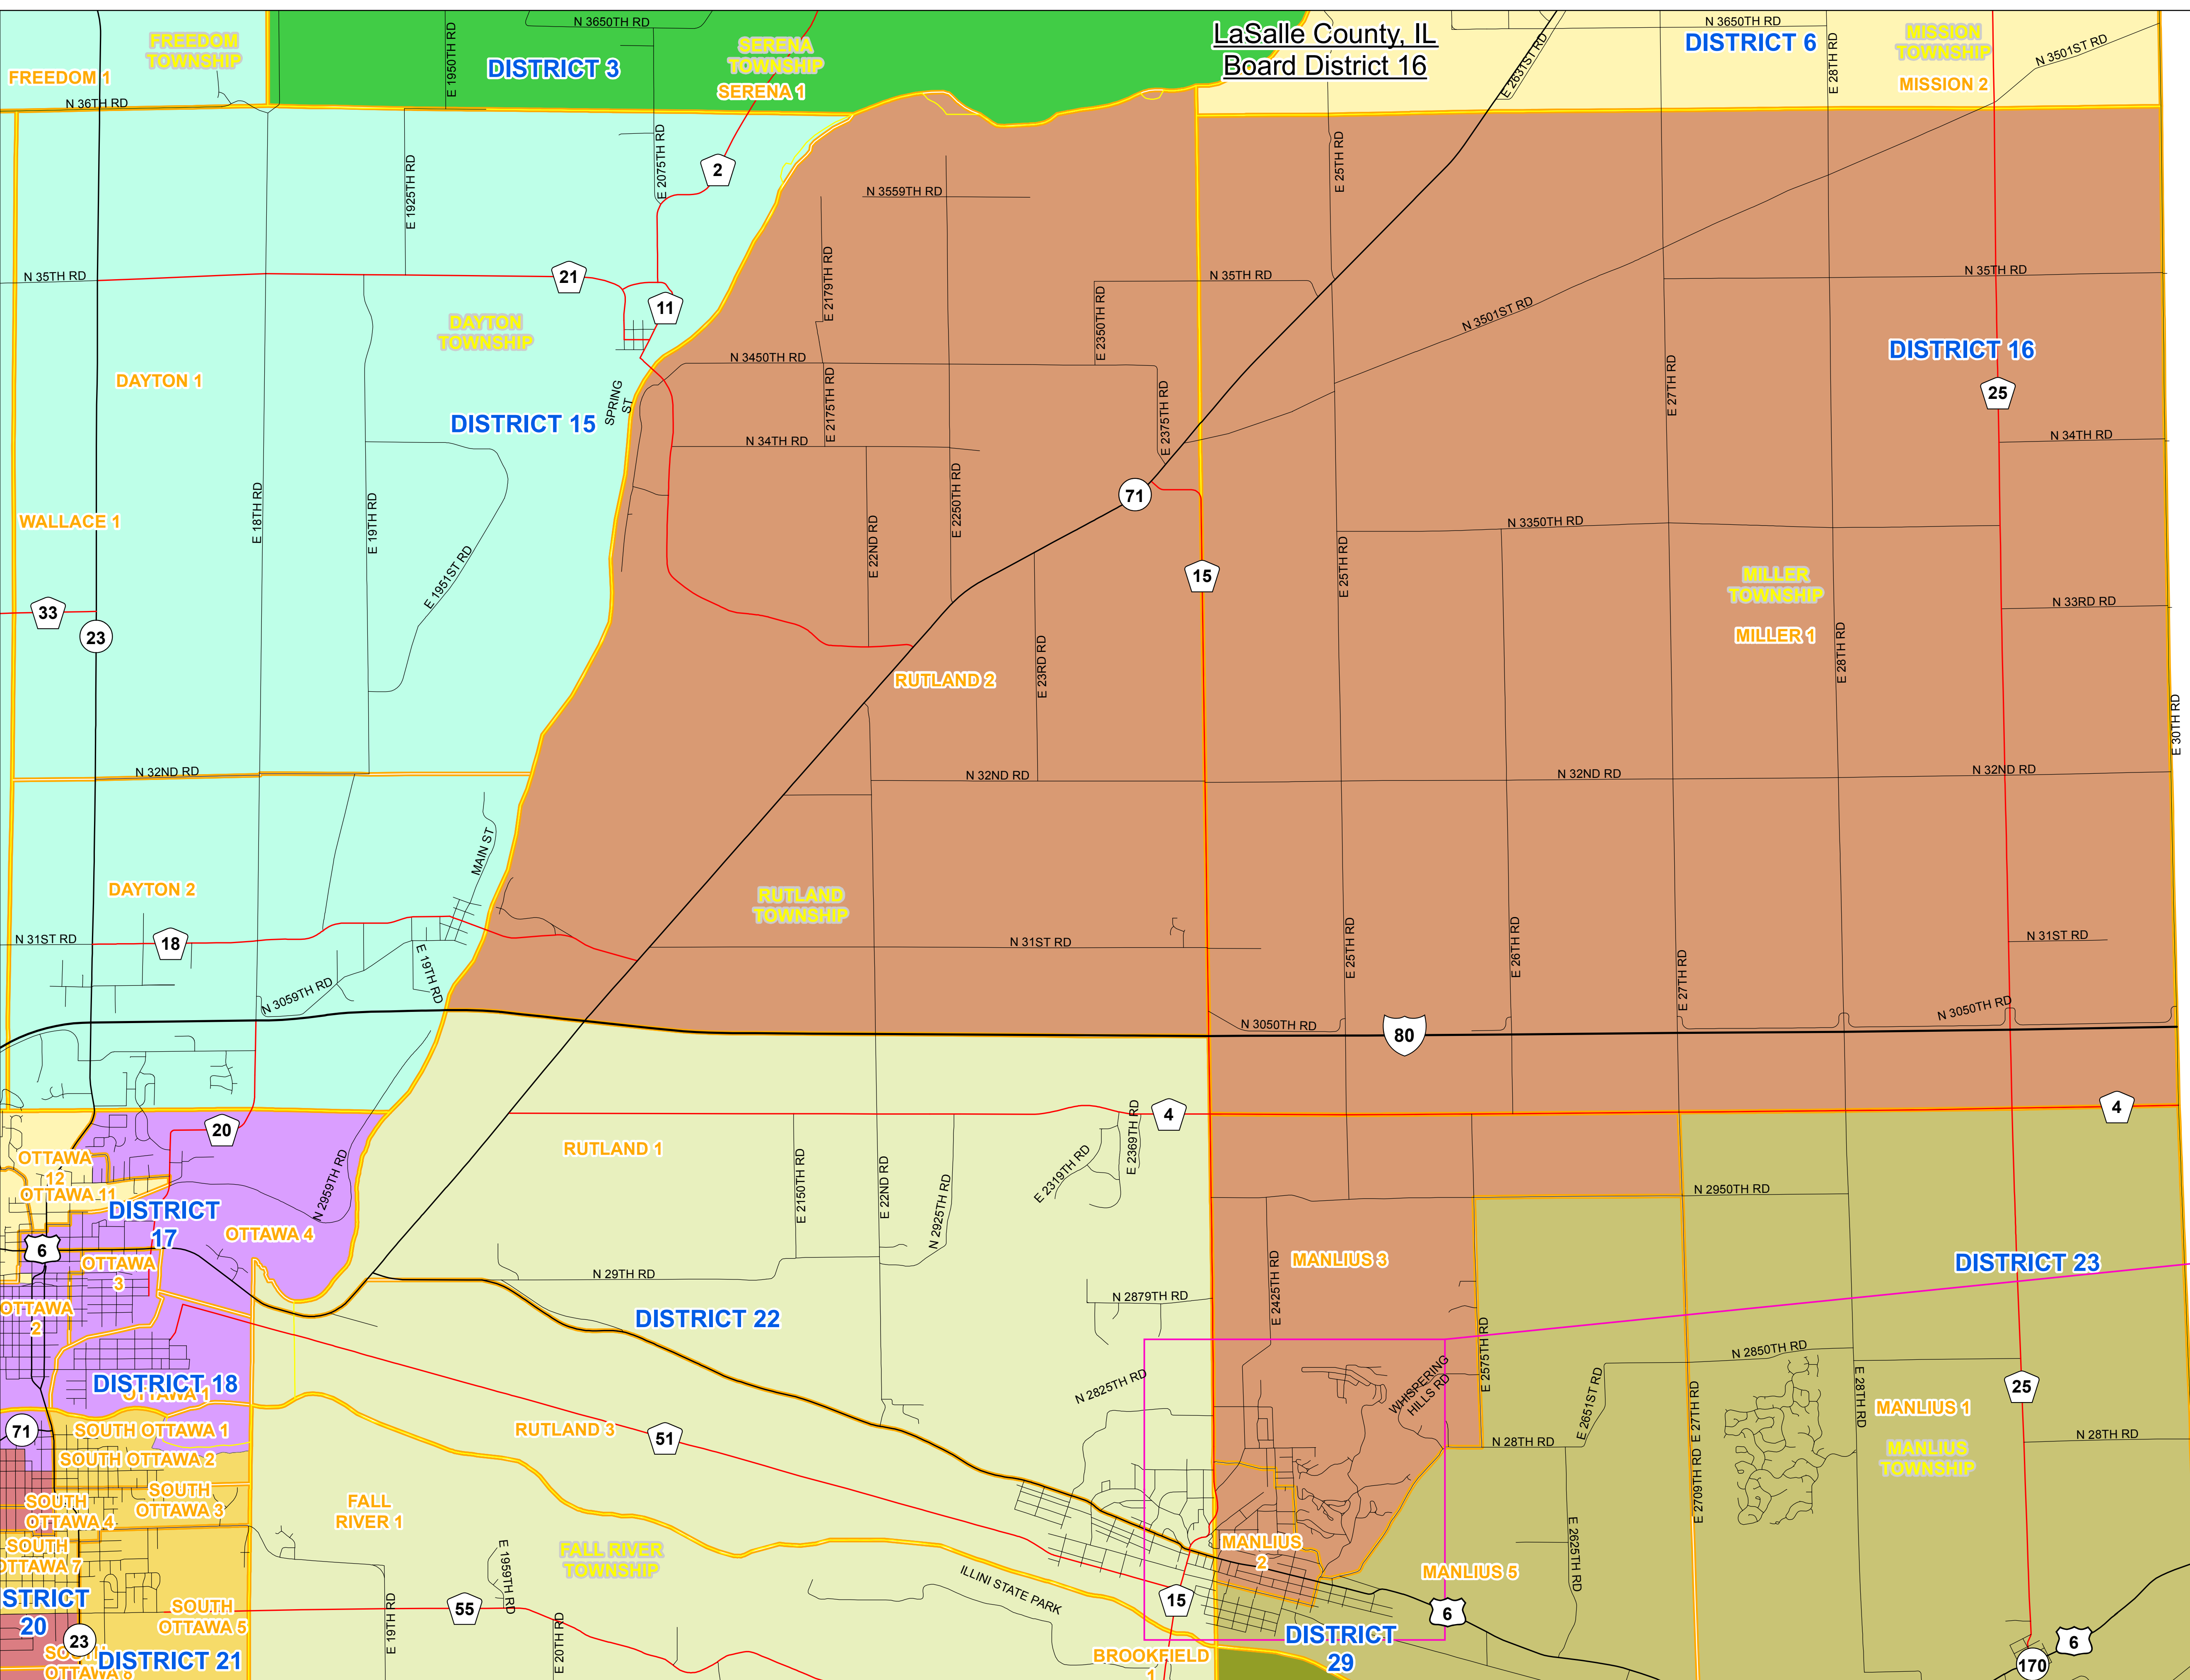

LaSalle County, IL
Board District 16

Legend

- 39 INTERSTATE HIGHWAYS
- 6 US HIGHWAYS
- 17 STATE HIGHWAYS
- 41 COUNTY HIGHWAYS
- TOWNSHIP HIGHWAYS
- POLITICAL TOWNSHIPS
- PRECINCTS

0 0.5 1 Miles