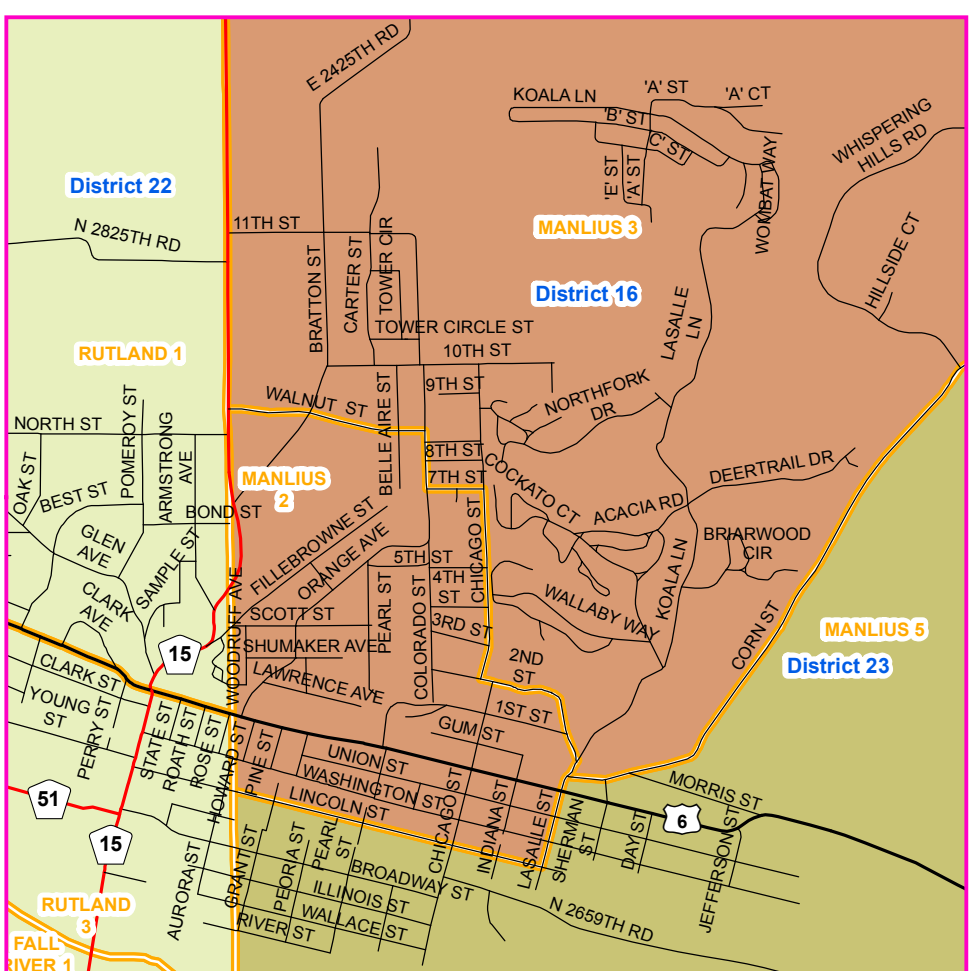

LaSalle County, IL
Board District 16

Legend

- 39 INTERSTATE HIGHWAYS
- 6 US HIGHWAYS
- 17 STATE HIGHWAYS
- 41 COUNTY HIGHWAYS
- TOWNSHIP HIGHWAYS
- POLITICAL TOWNSHIPS
- PRECINCTS

0 0.5 1 Miles