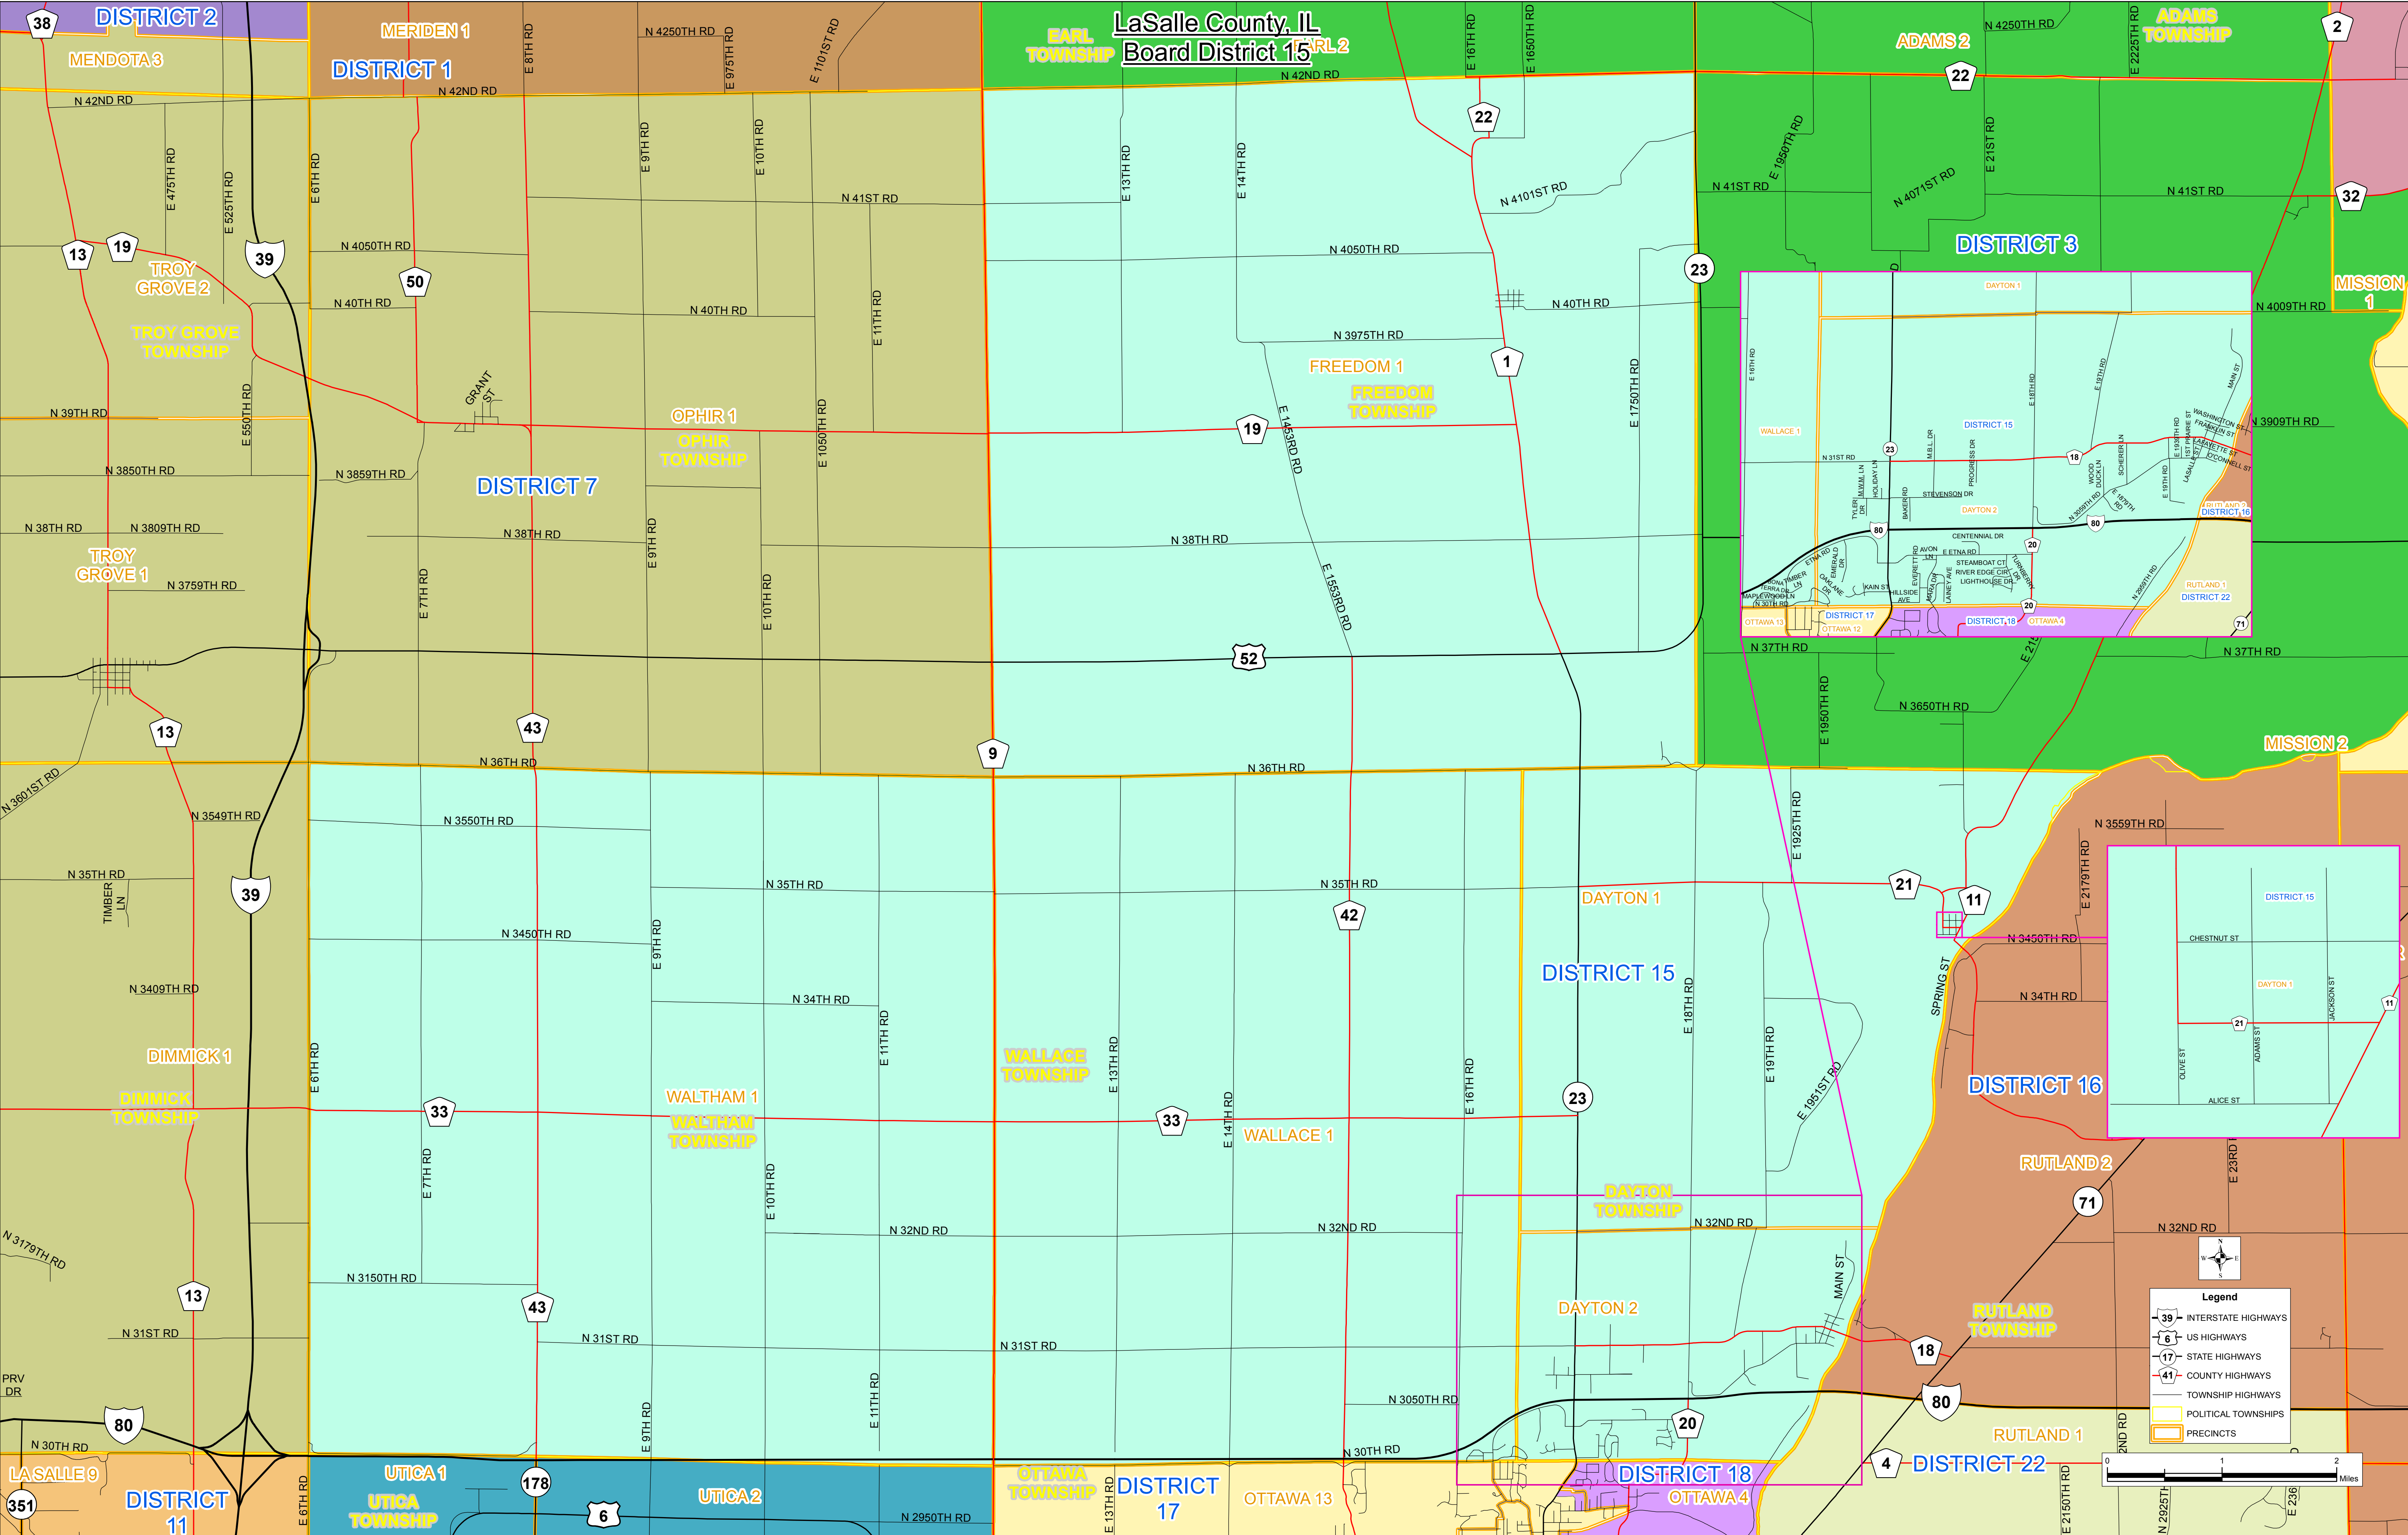

LaSalle County, IL  
Board District 15

**Legend**

- 39 INTERSTATE HIGHWAYS
- 6 US HIGHWAYS
- 17 STATE HIGHWAYS
- 41 COUNTY HIGHWAYS
- TOWNSHIP HIGHWAYS
- POLITICAL TOWNSHIPS
- PRECINCTS