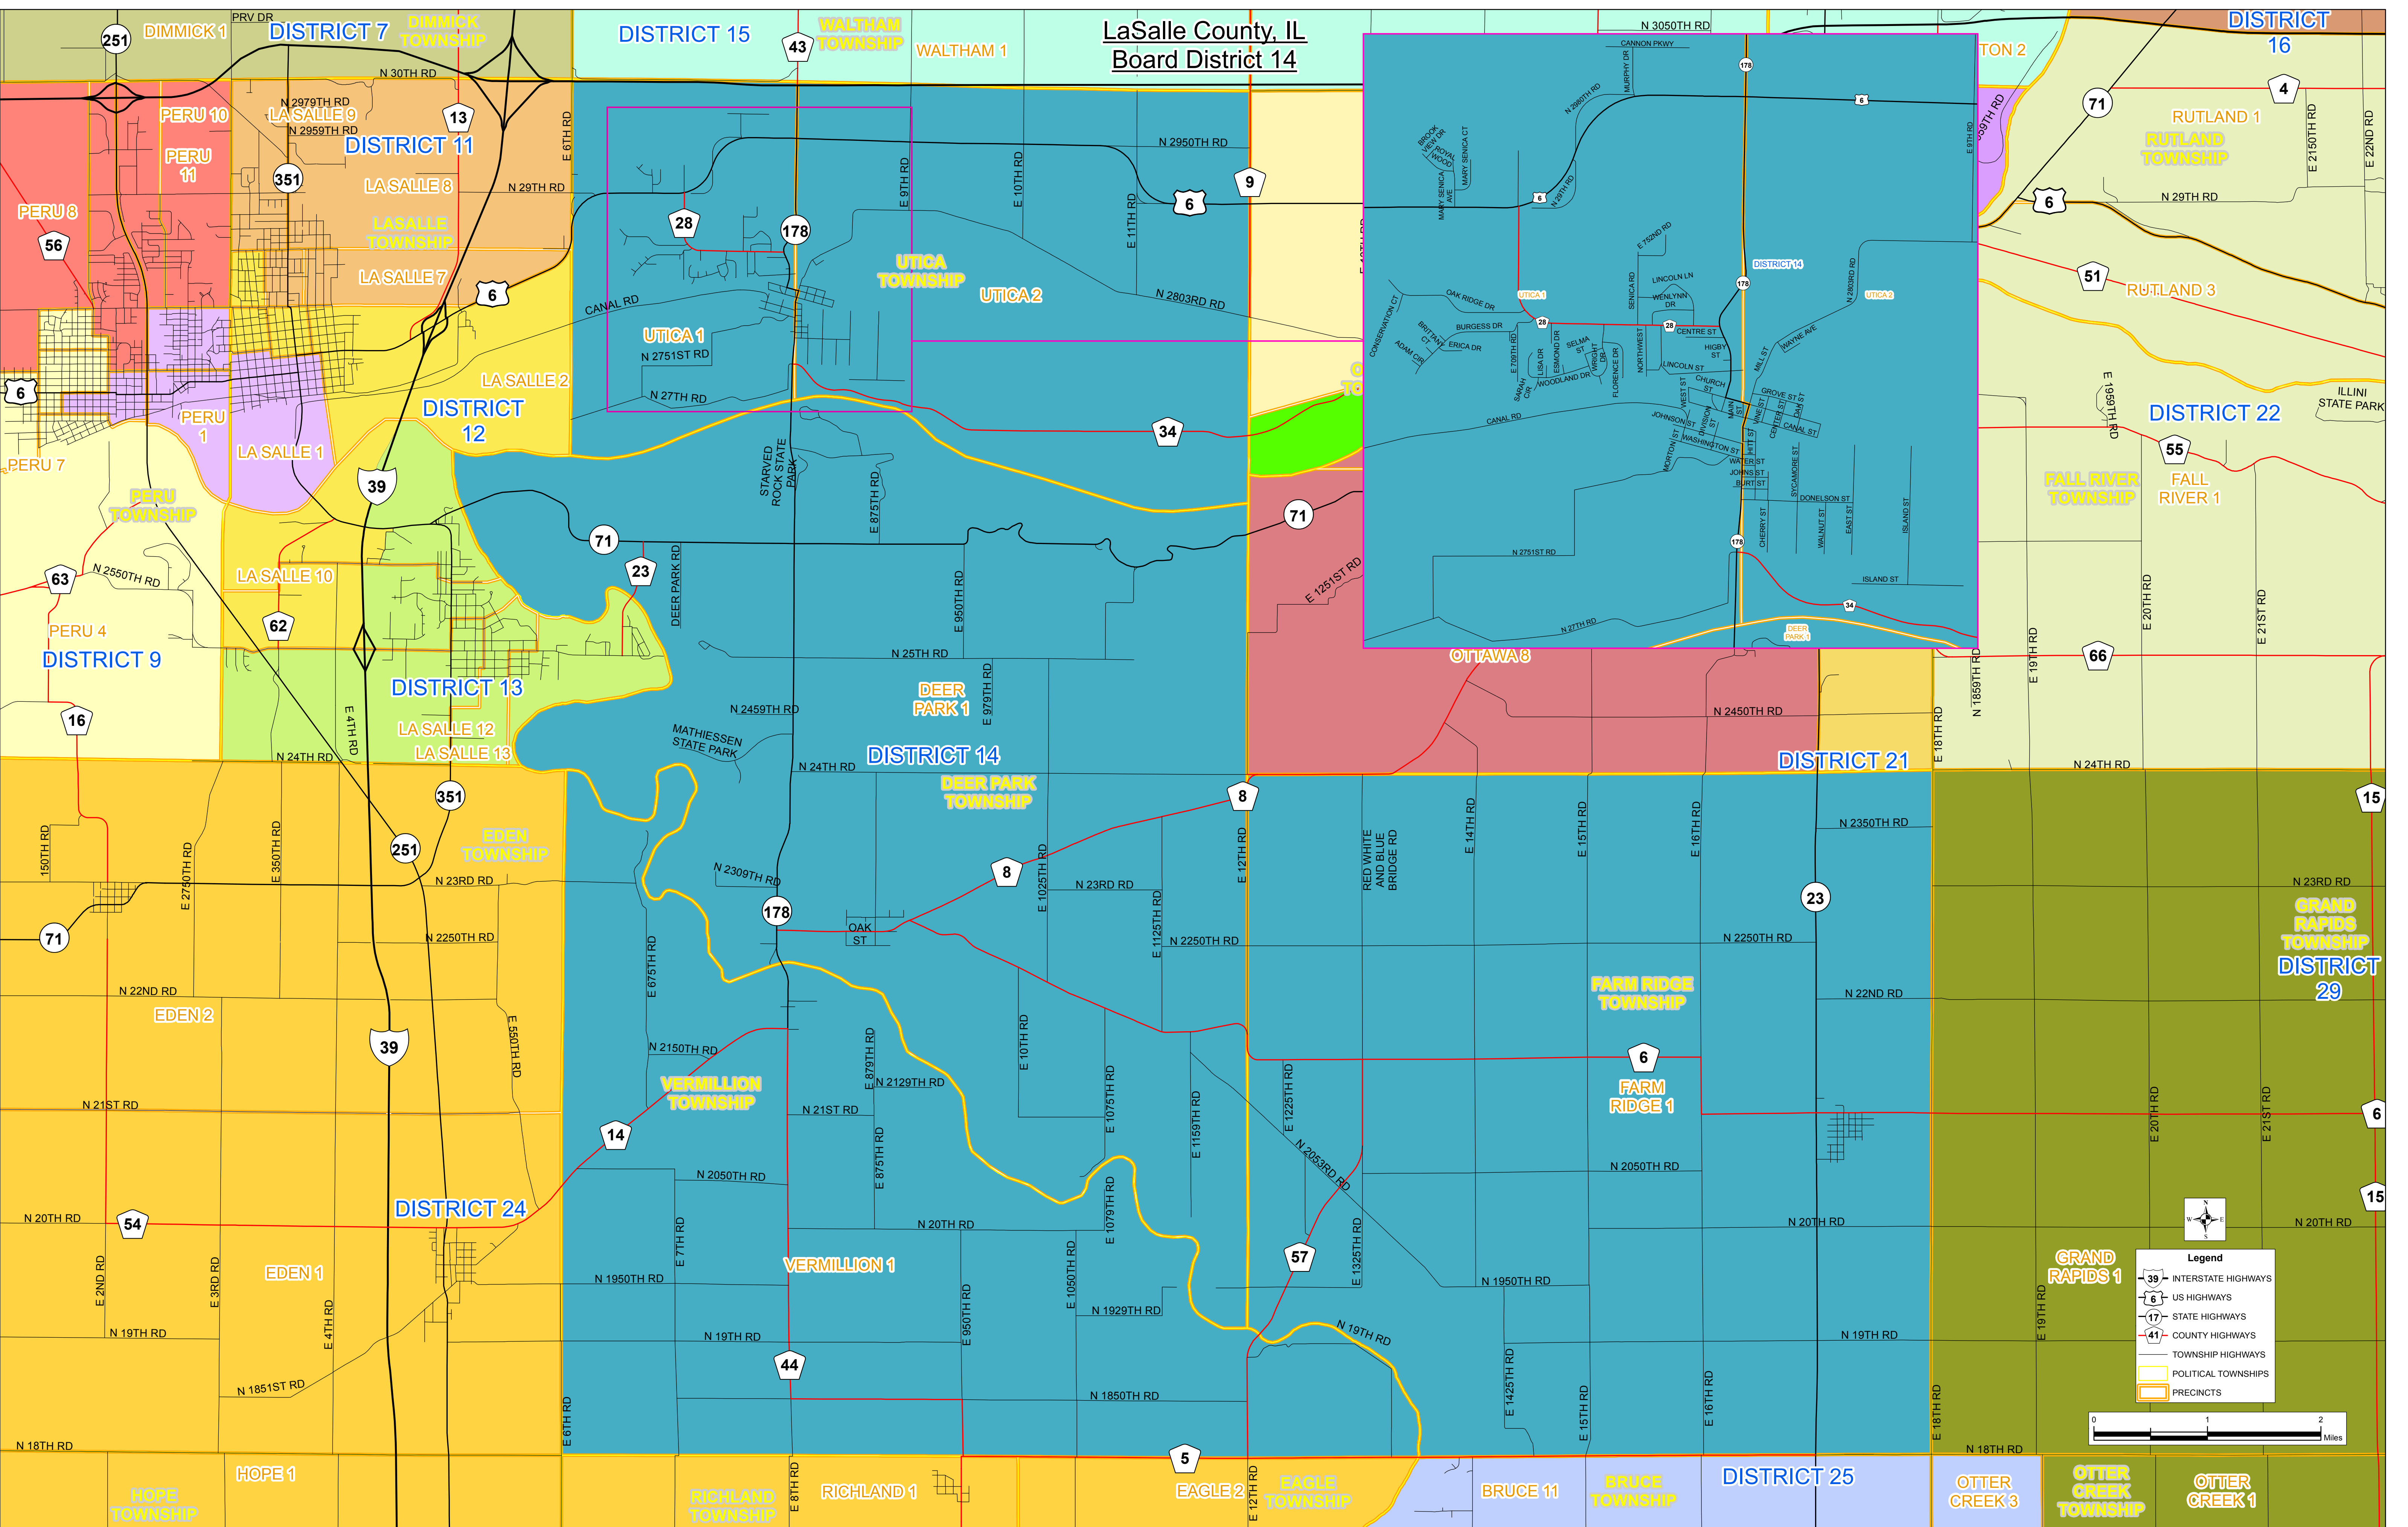

LaSalle County, IL
Board District 14

Legend

- 39 INTERSTATE HIGHWAYS
- 6 US HIGHWAYS
- 17 STATE HIGHWAYS
- 41 COUNTY HIGHWAYS
- TOWNSHIP HIGHWAYS
- POLITICAL TOWNSHIPS
- PRECINCTS