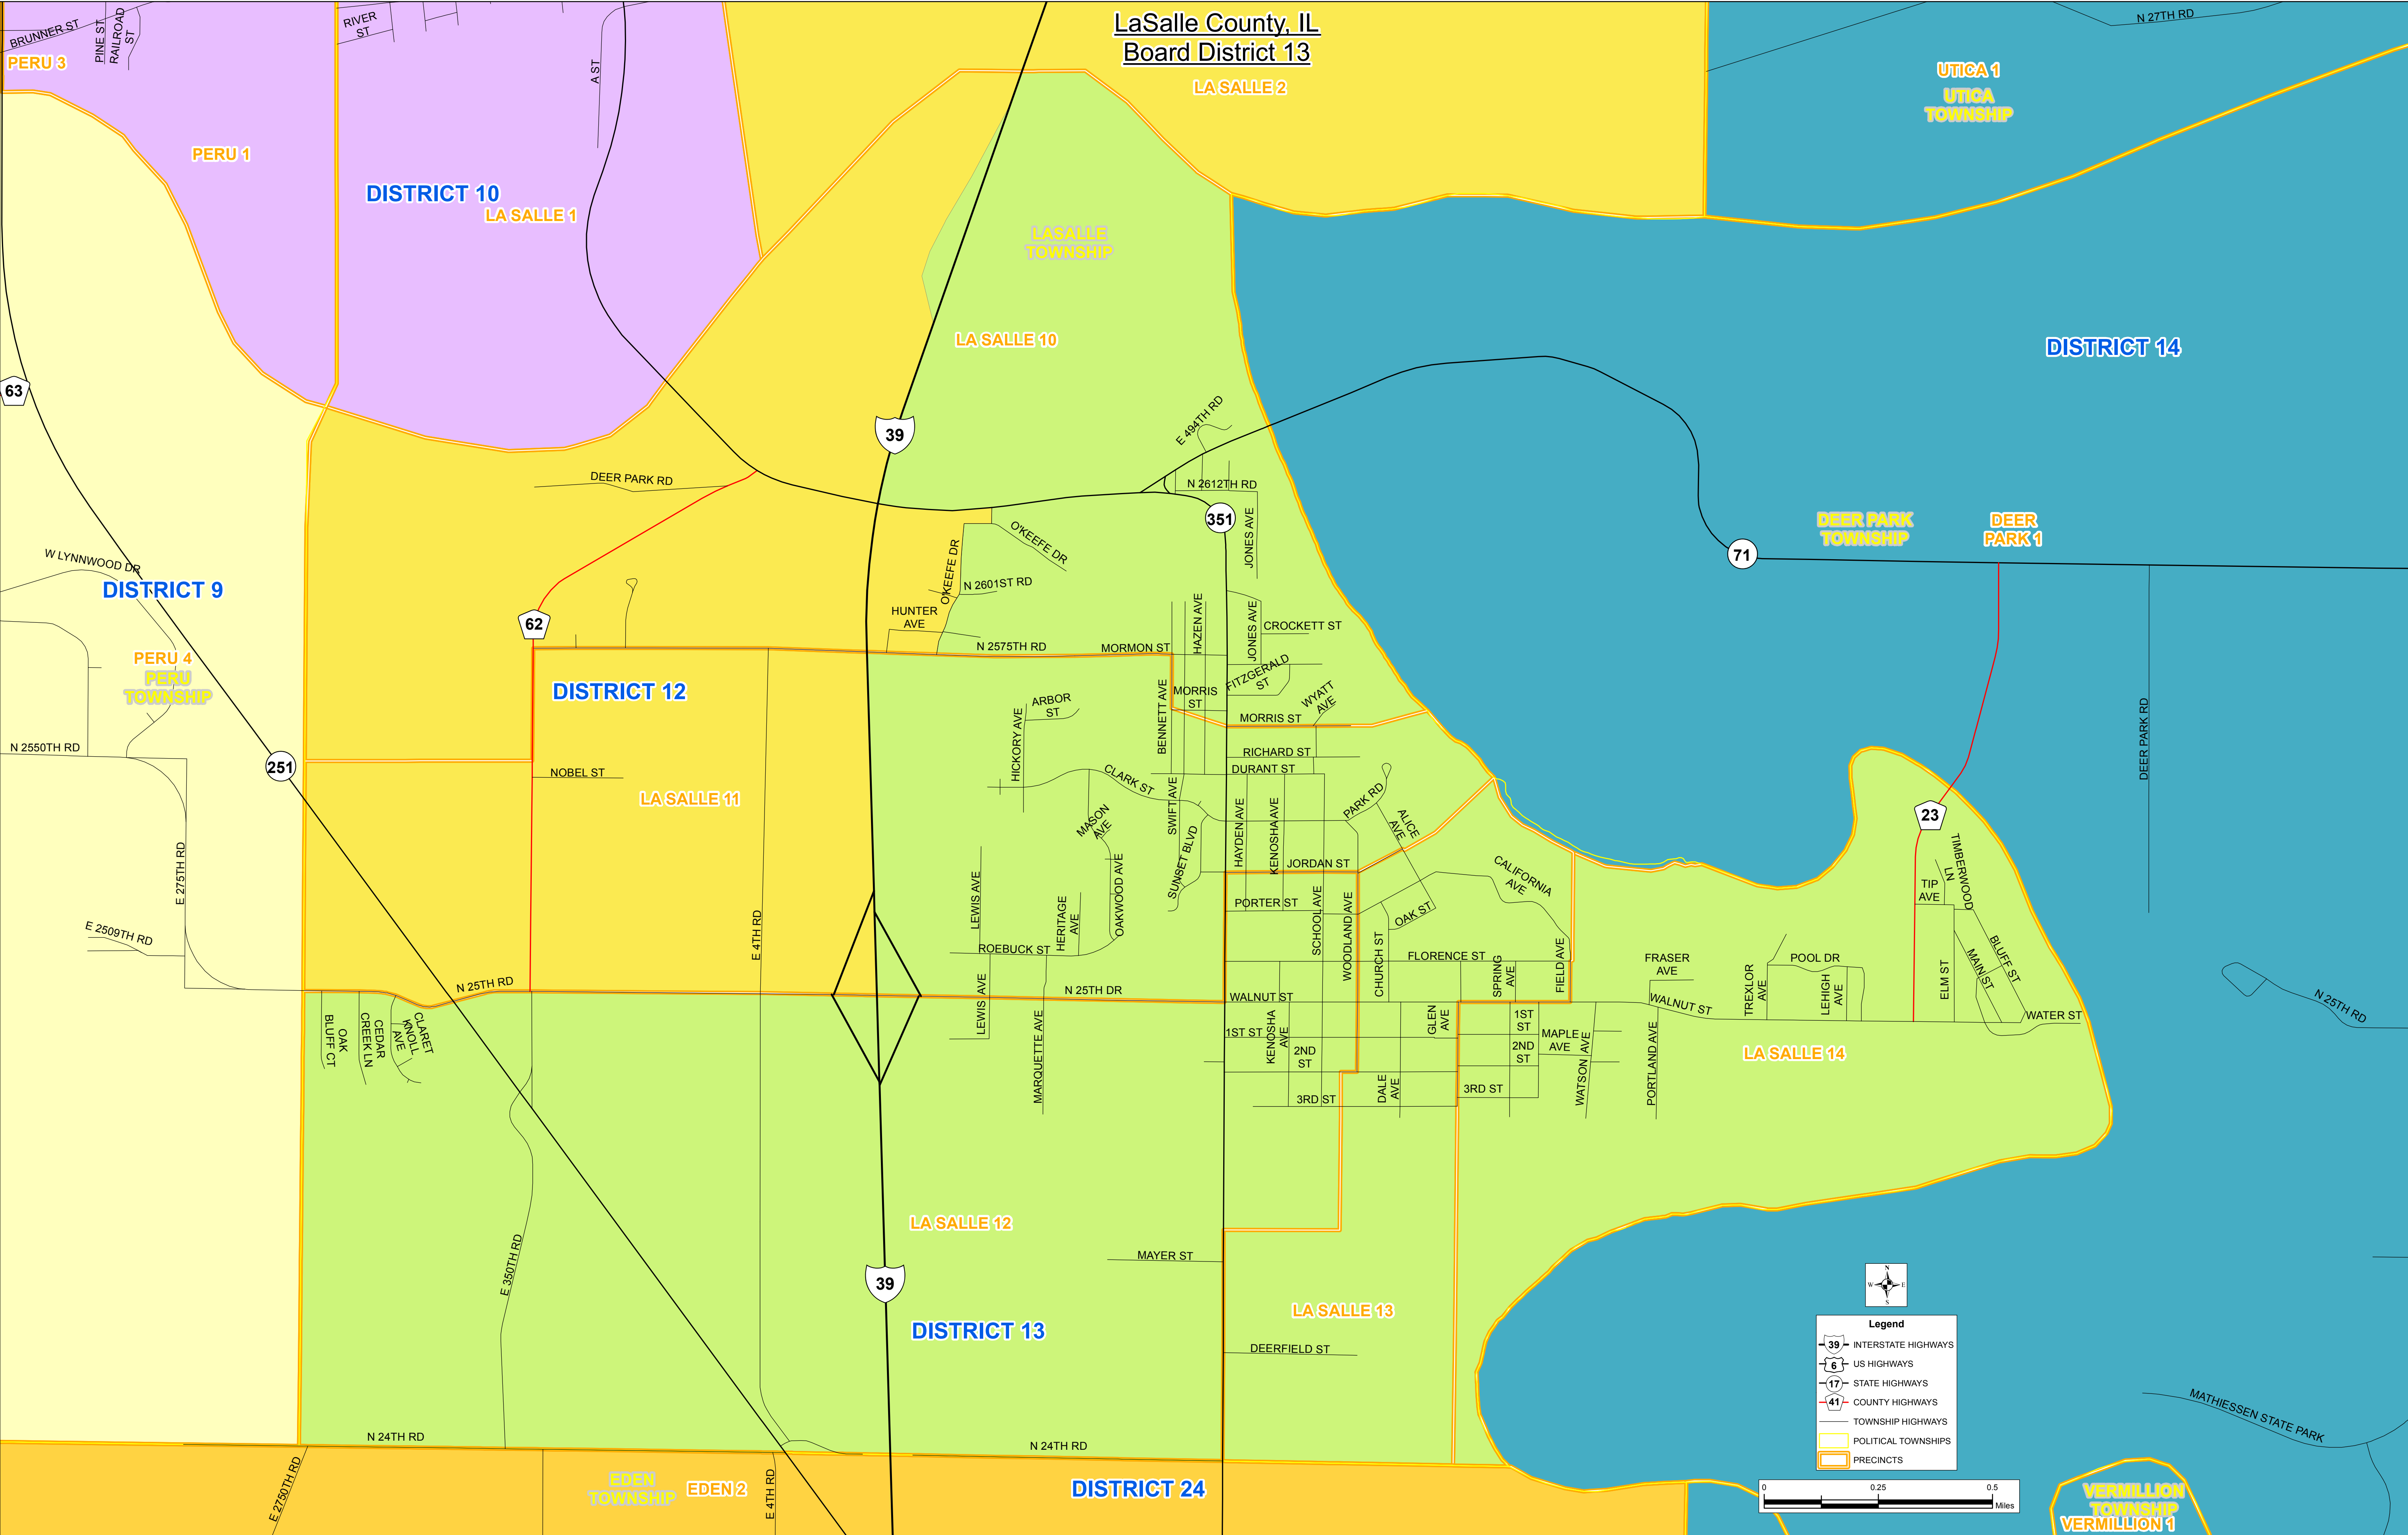

LaSalle County, IL
Board District 13

Legend

- INTERSTATE HIGHWAYS
- US HIGHWAYS
- STATE HIGHWAYS
- COUNTY HIGHWAYS
- TOWNSHIP HIGHWAYS
- POLITICAL TOWNSHIPS
- PRECINCTS

VERMILION TOWNSHIP
VERMILION 1