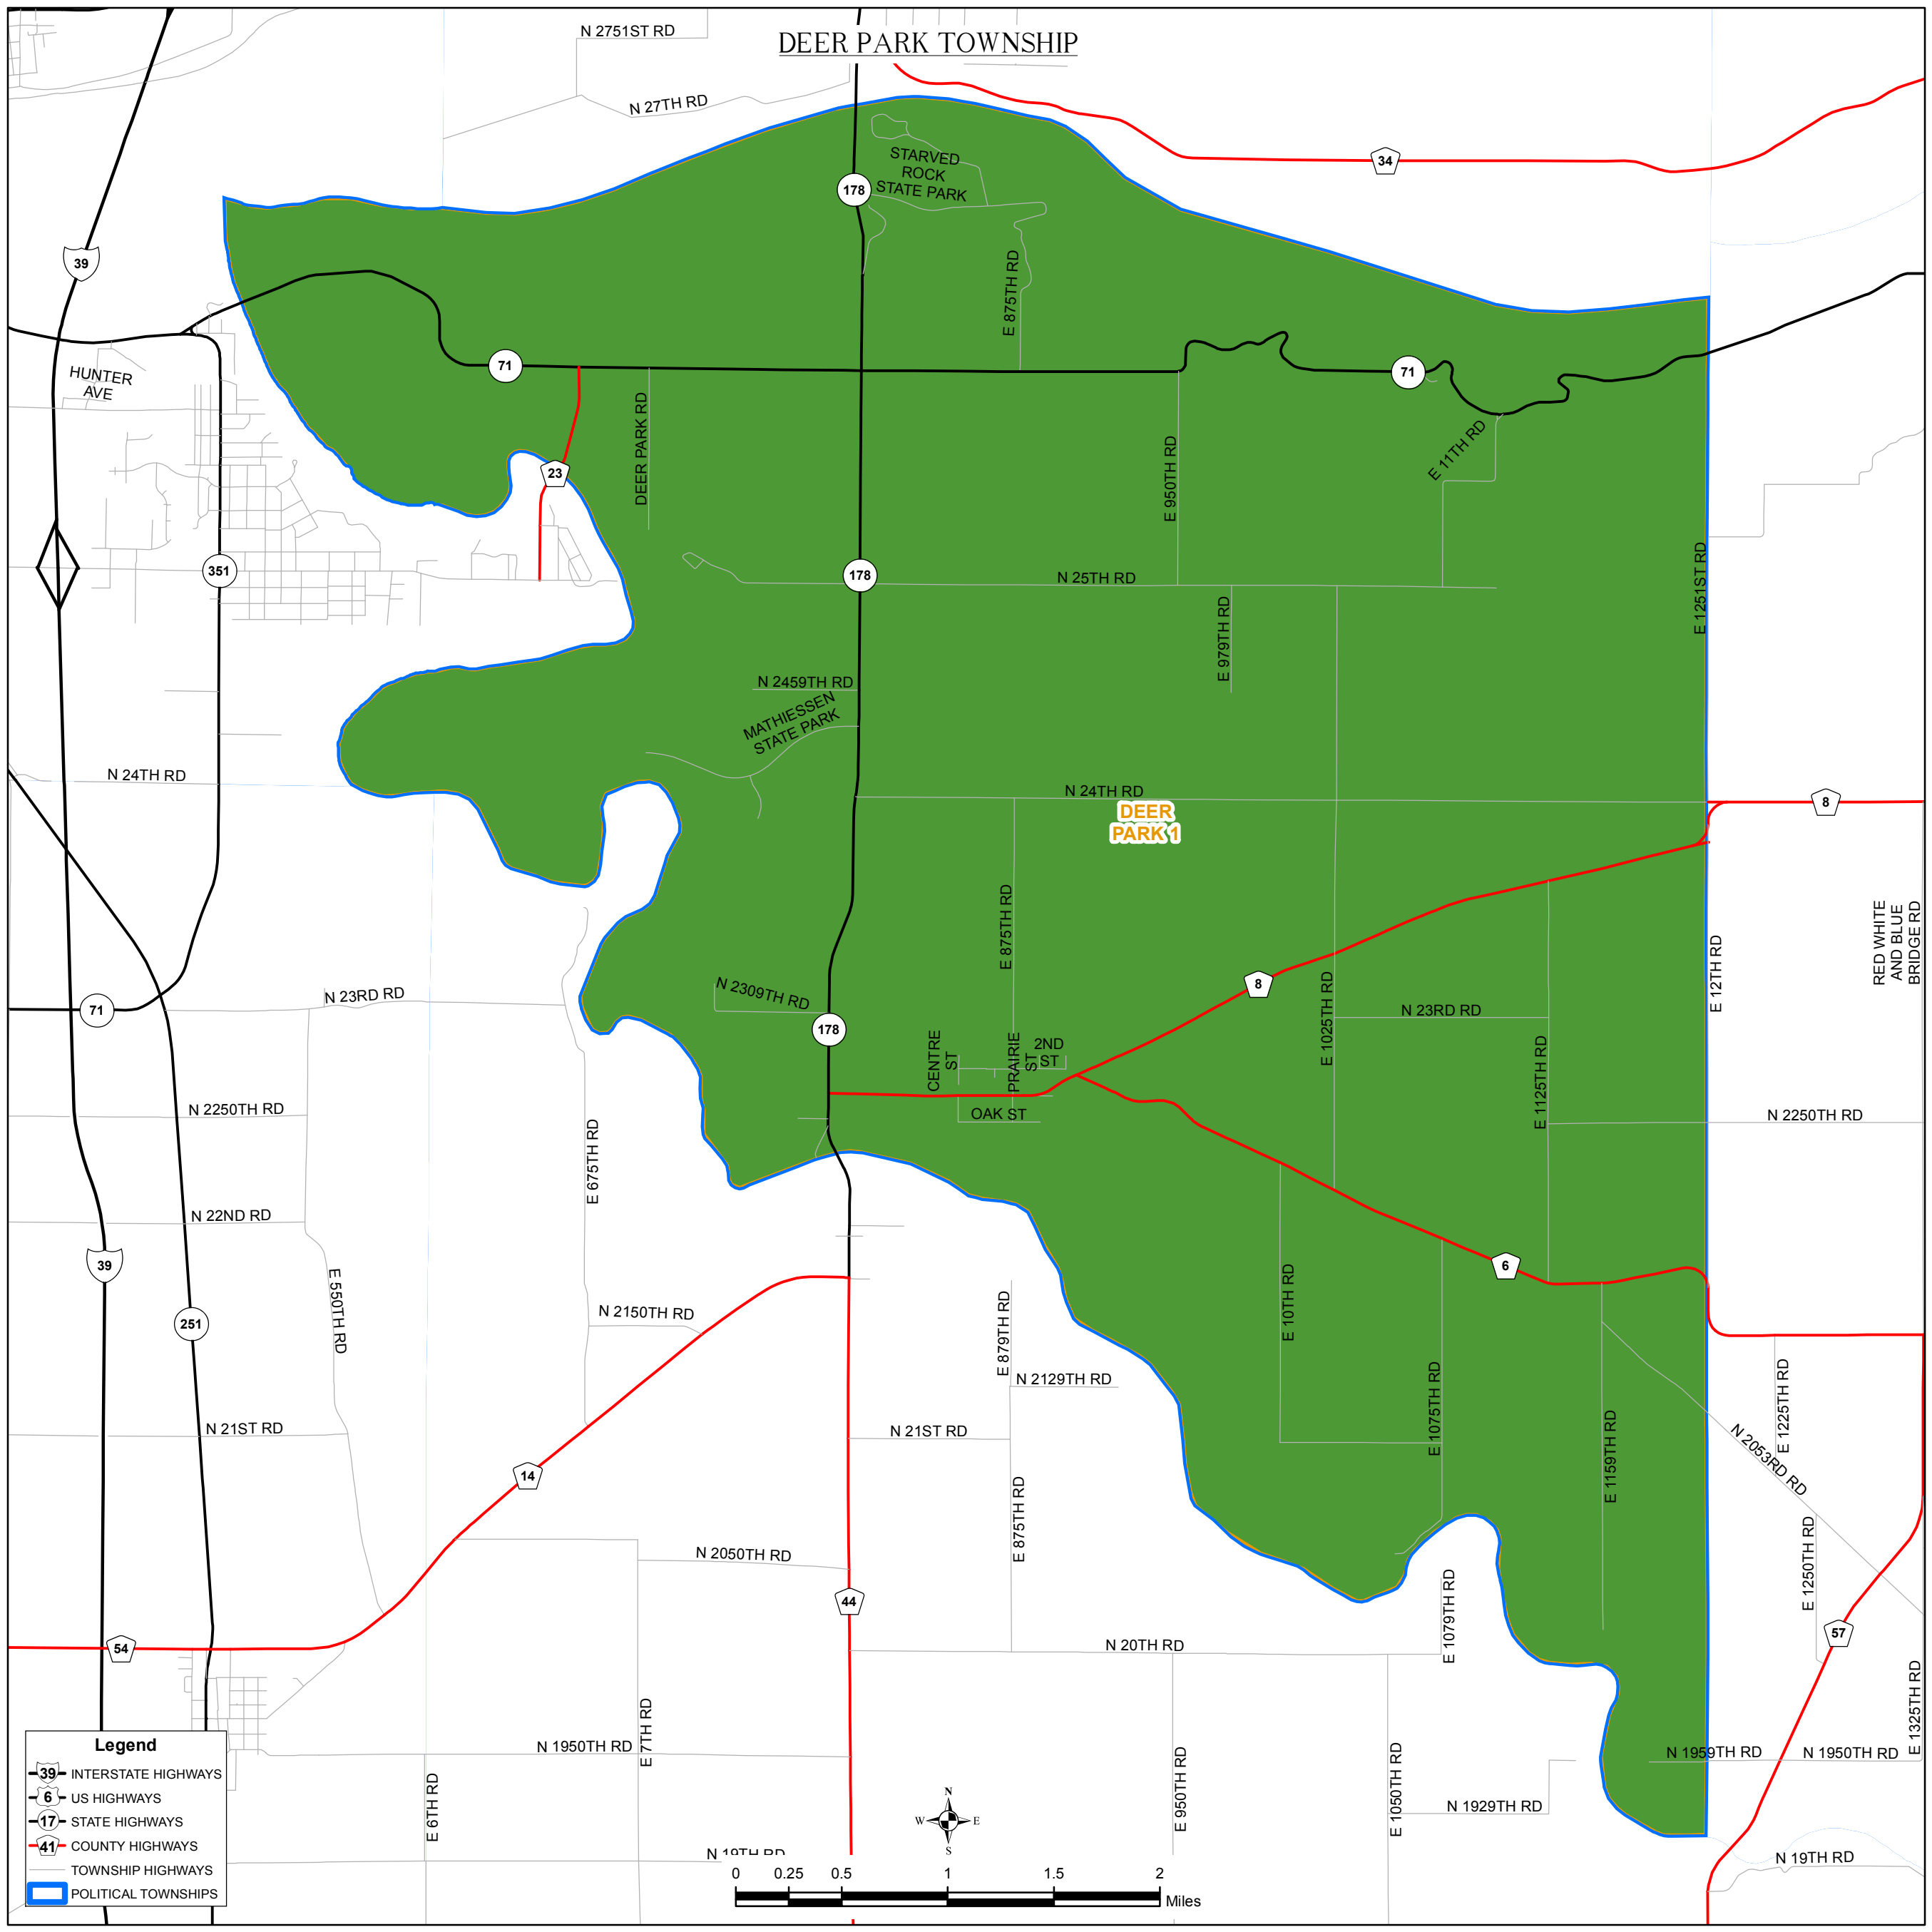

# DEER PARK TOWNSHIP

**Legend**

- INTERSTATE HIGHWAYS
- US HIGHWAYS
- STATE HIGHWAYS
- COUNTY HIGHWAYS
- TOWNSHIP HIGHWAYS
- POLITICAL TOWNSHIPS

**DEER PARK 1**

RED WHITE AND BLUE BRIDGE RD