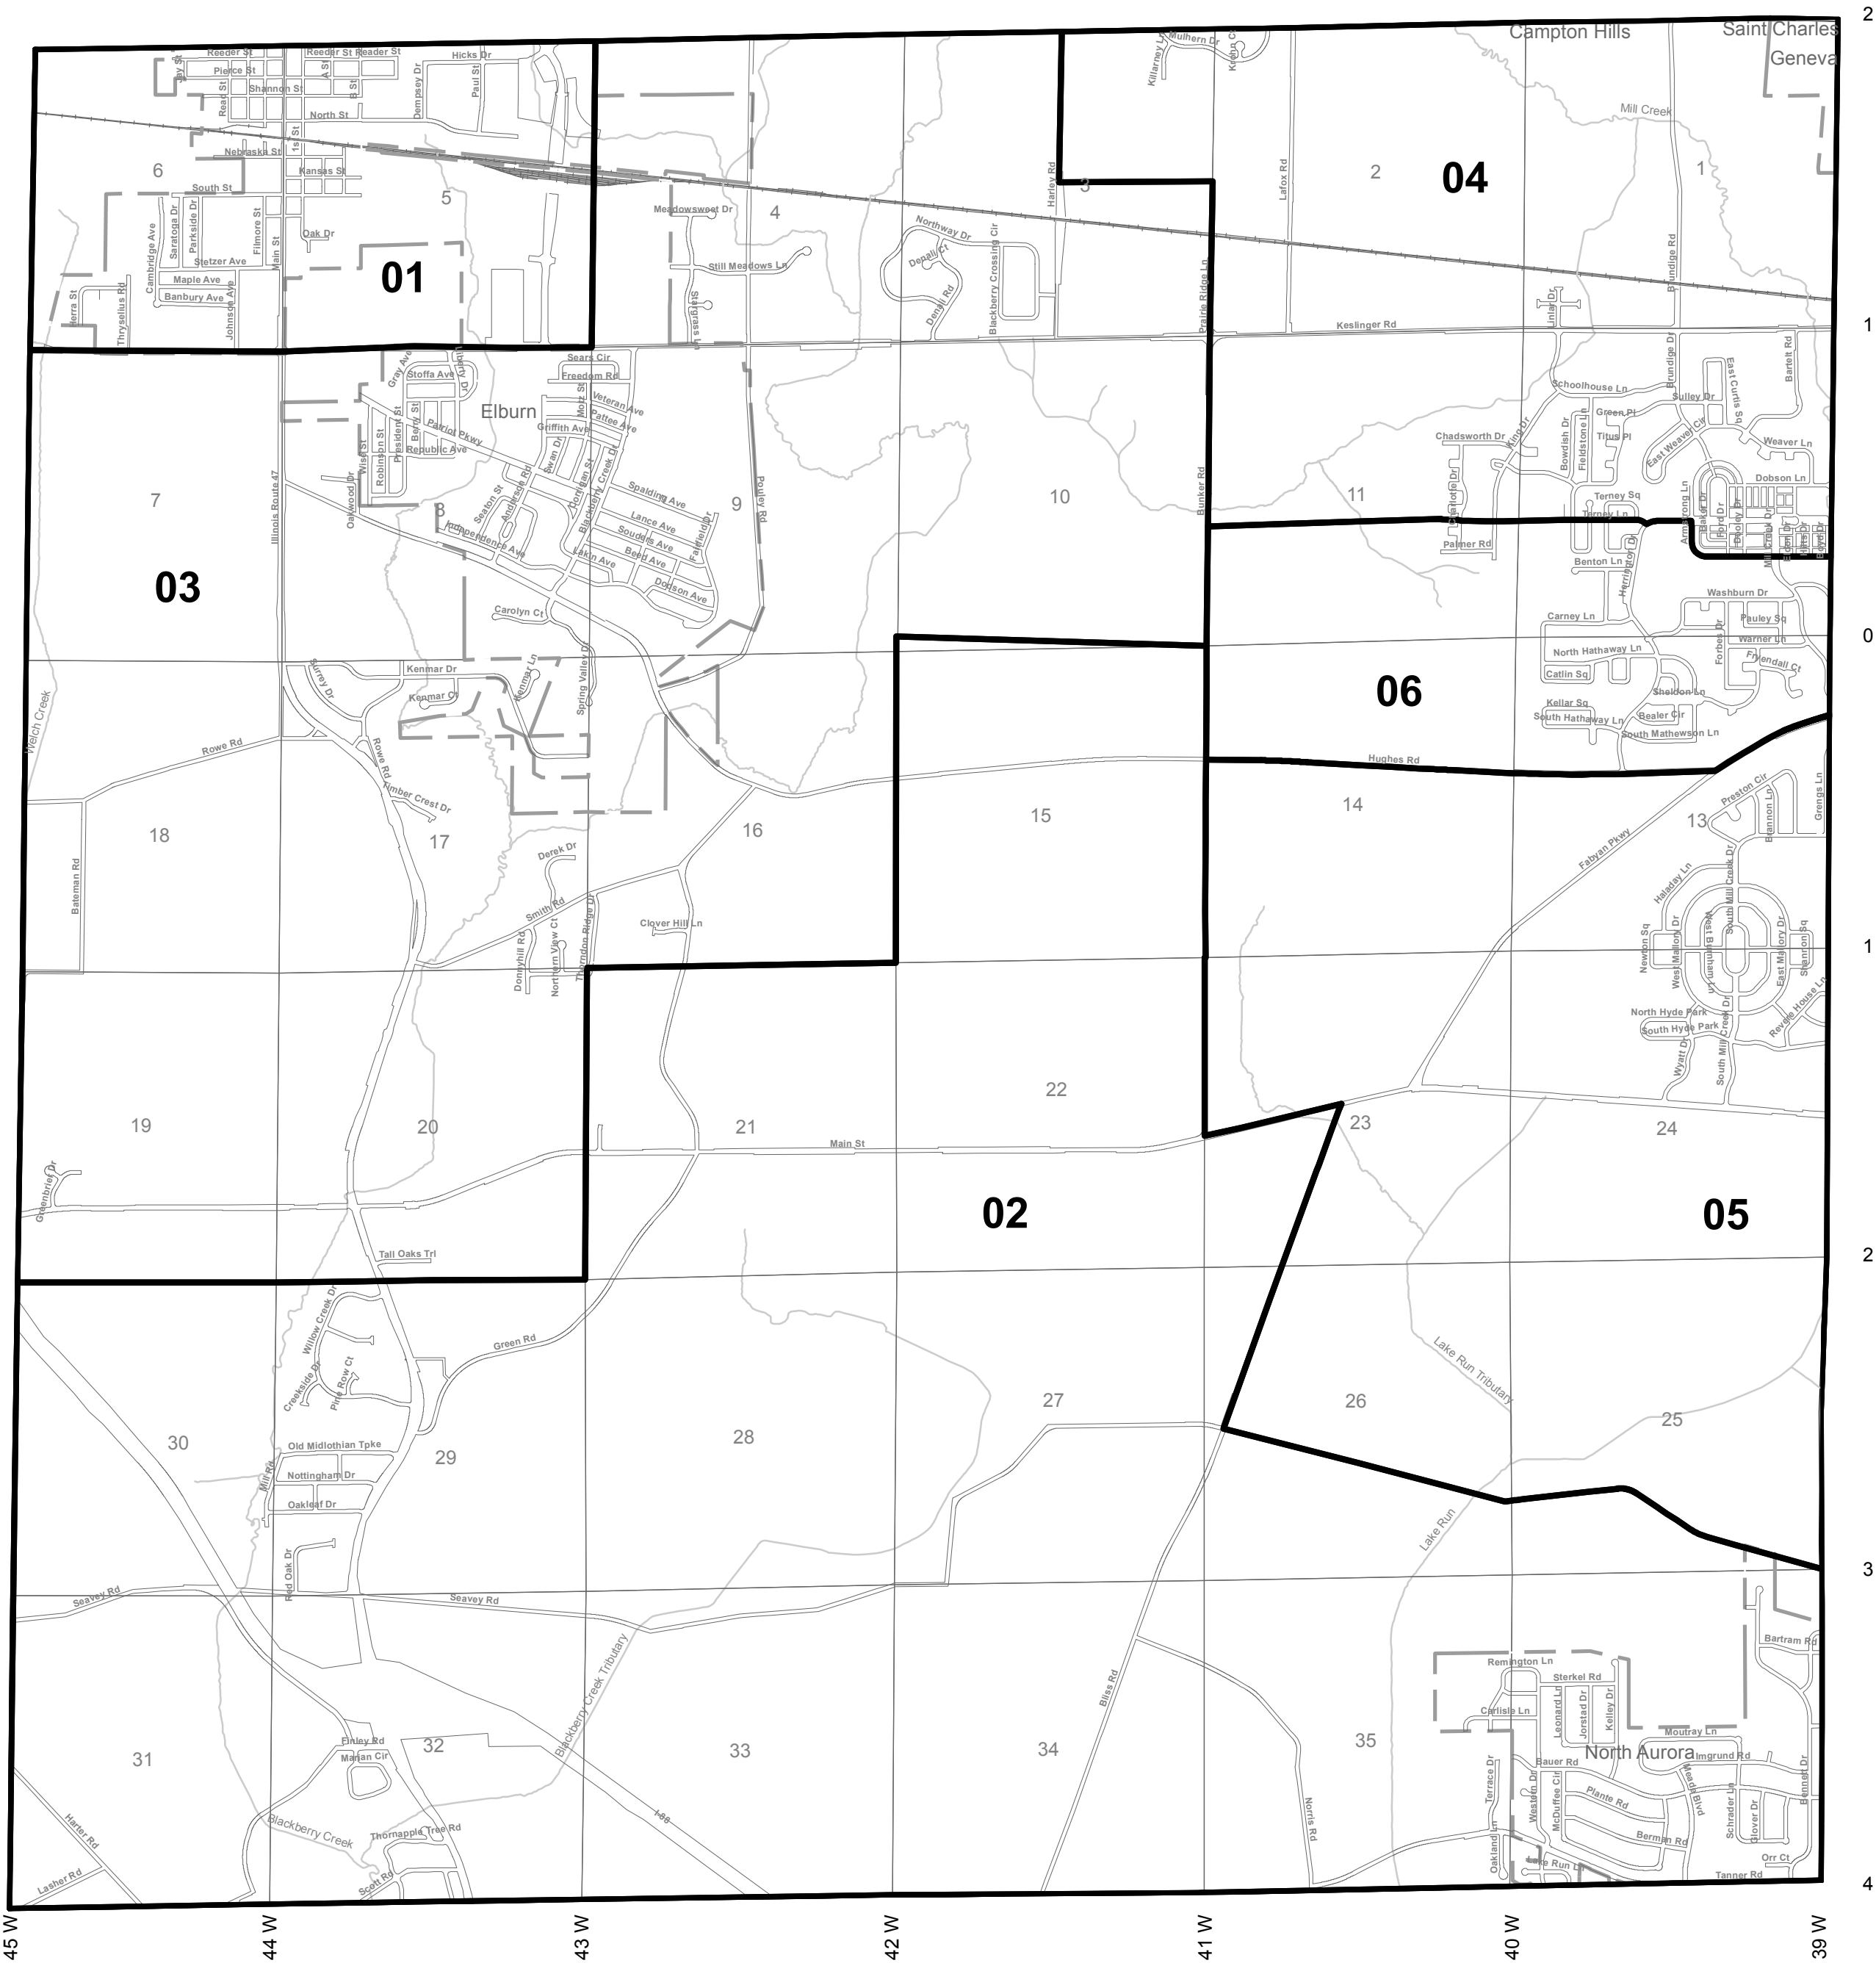

W . 1/2

# BLACKBERRY

E . 1/2

## BLACKBERRY

Township Precinct Map

Issued by:  
**John A. Cunningham**

Kane County Clerk  
Geneva, Illinois 60134

**August 2008**

 Precinct Boundary Lines

Precinct	Congress	State Senate	State Representative	County Board
Blackberry 1	14	25	50	18
Blackberry 2	14	25	50	18
Blackberry 3	14	25	50	18
Blackberry 4	14	25	50	18
Blackberry 5	14	25	50	18
Blackberry 6	14	25	50	18

45 W

44 W

43 W

42 W

41 W

40 W

39 W

2 N