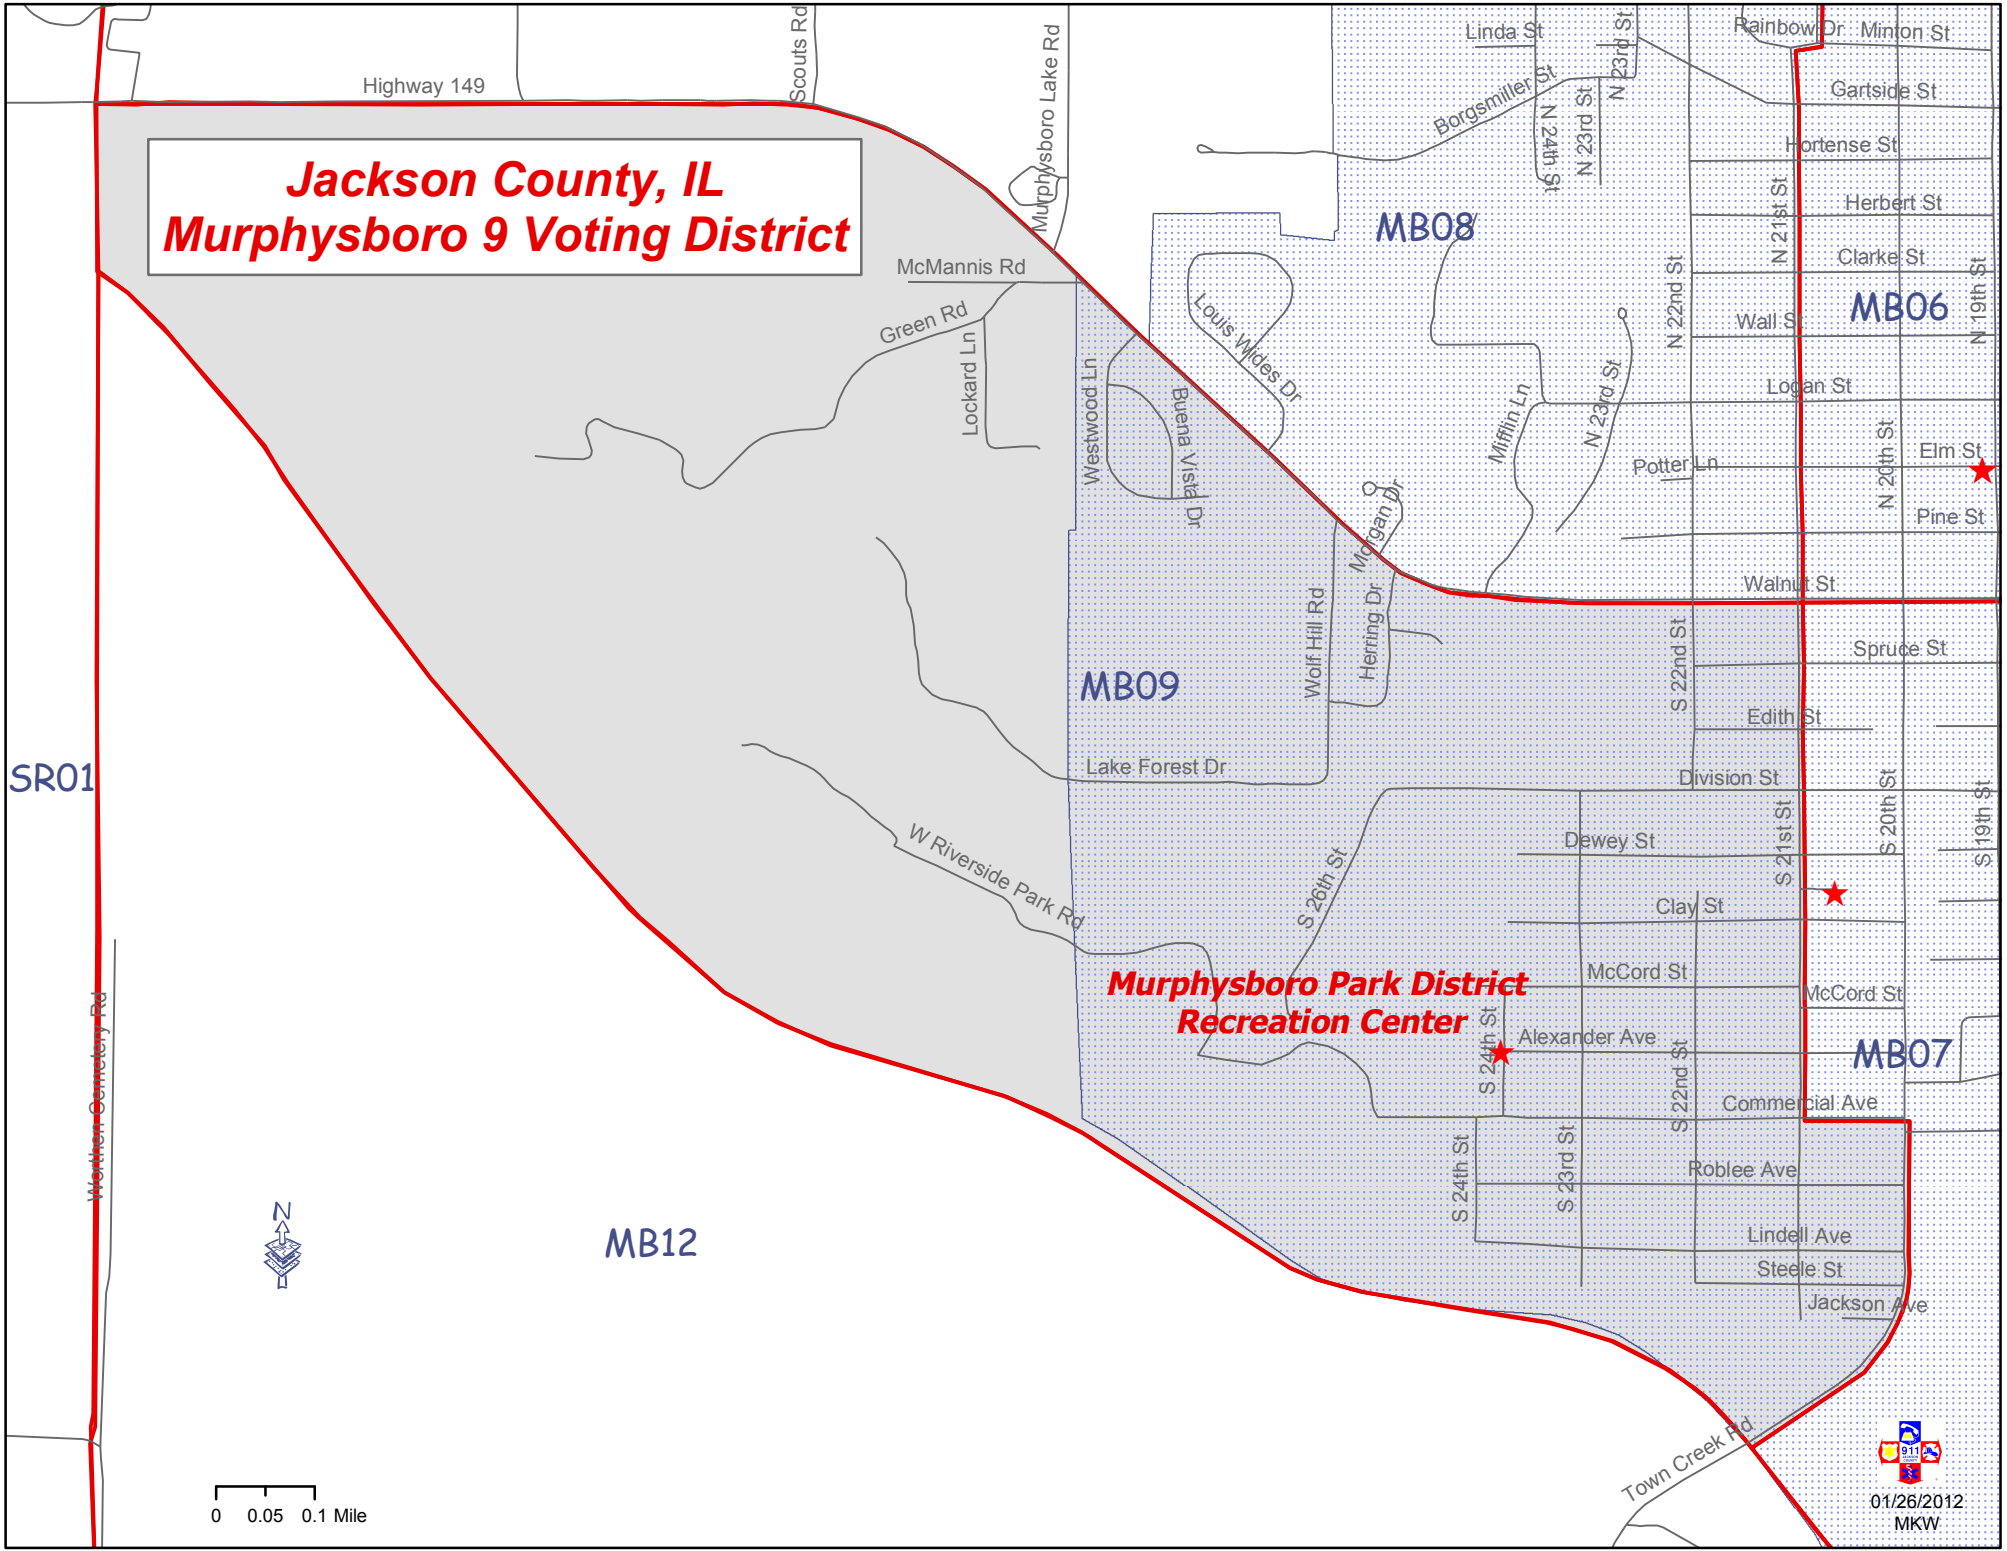

**Jackson County, IL
Murphysboro 9 Voting District**

0 0.05 0.1 Mile

01/26/2012
MKW