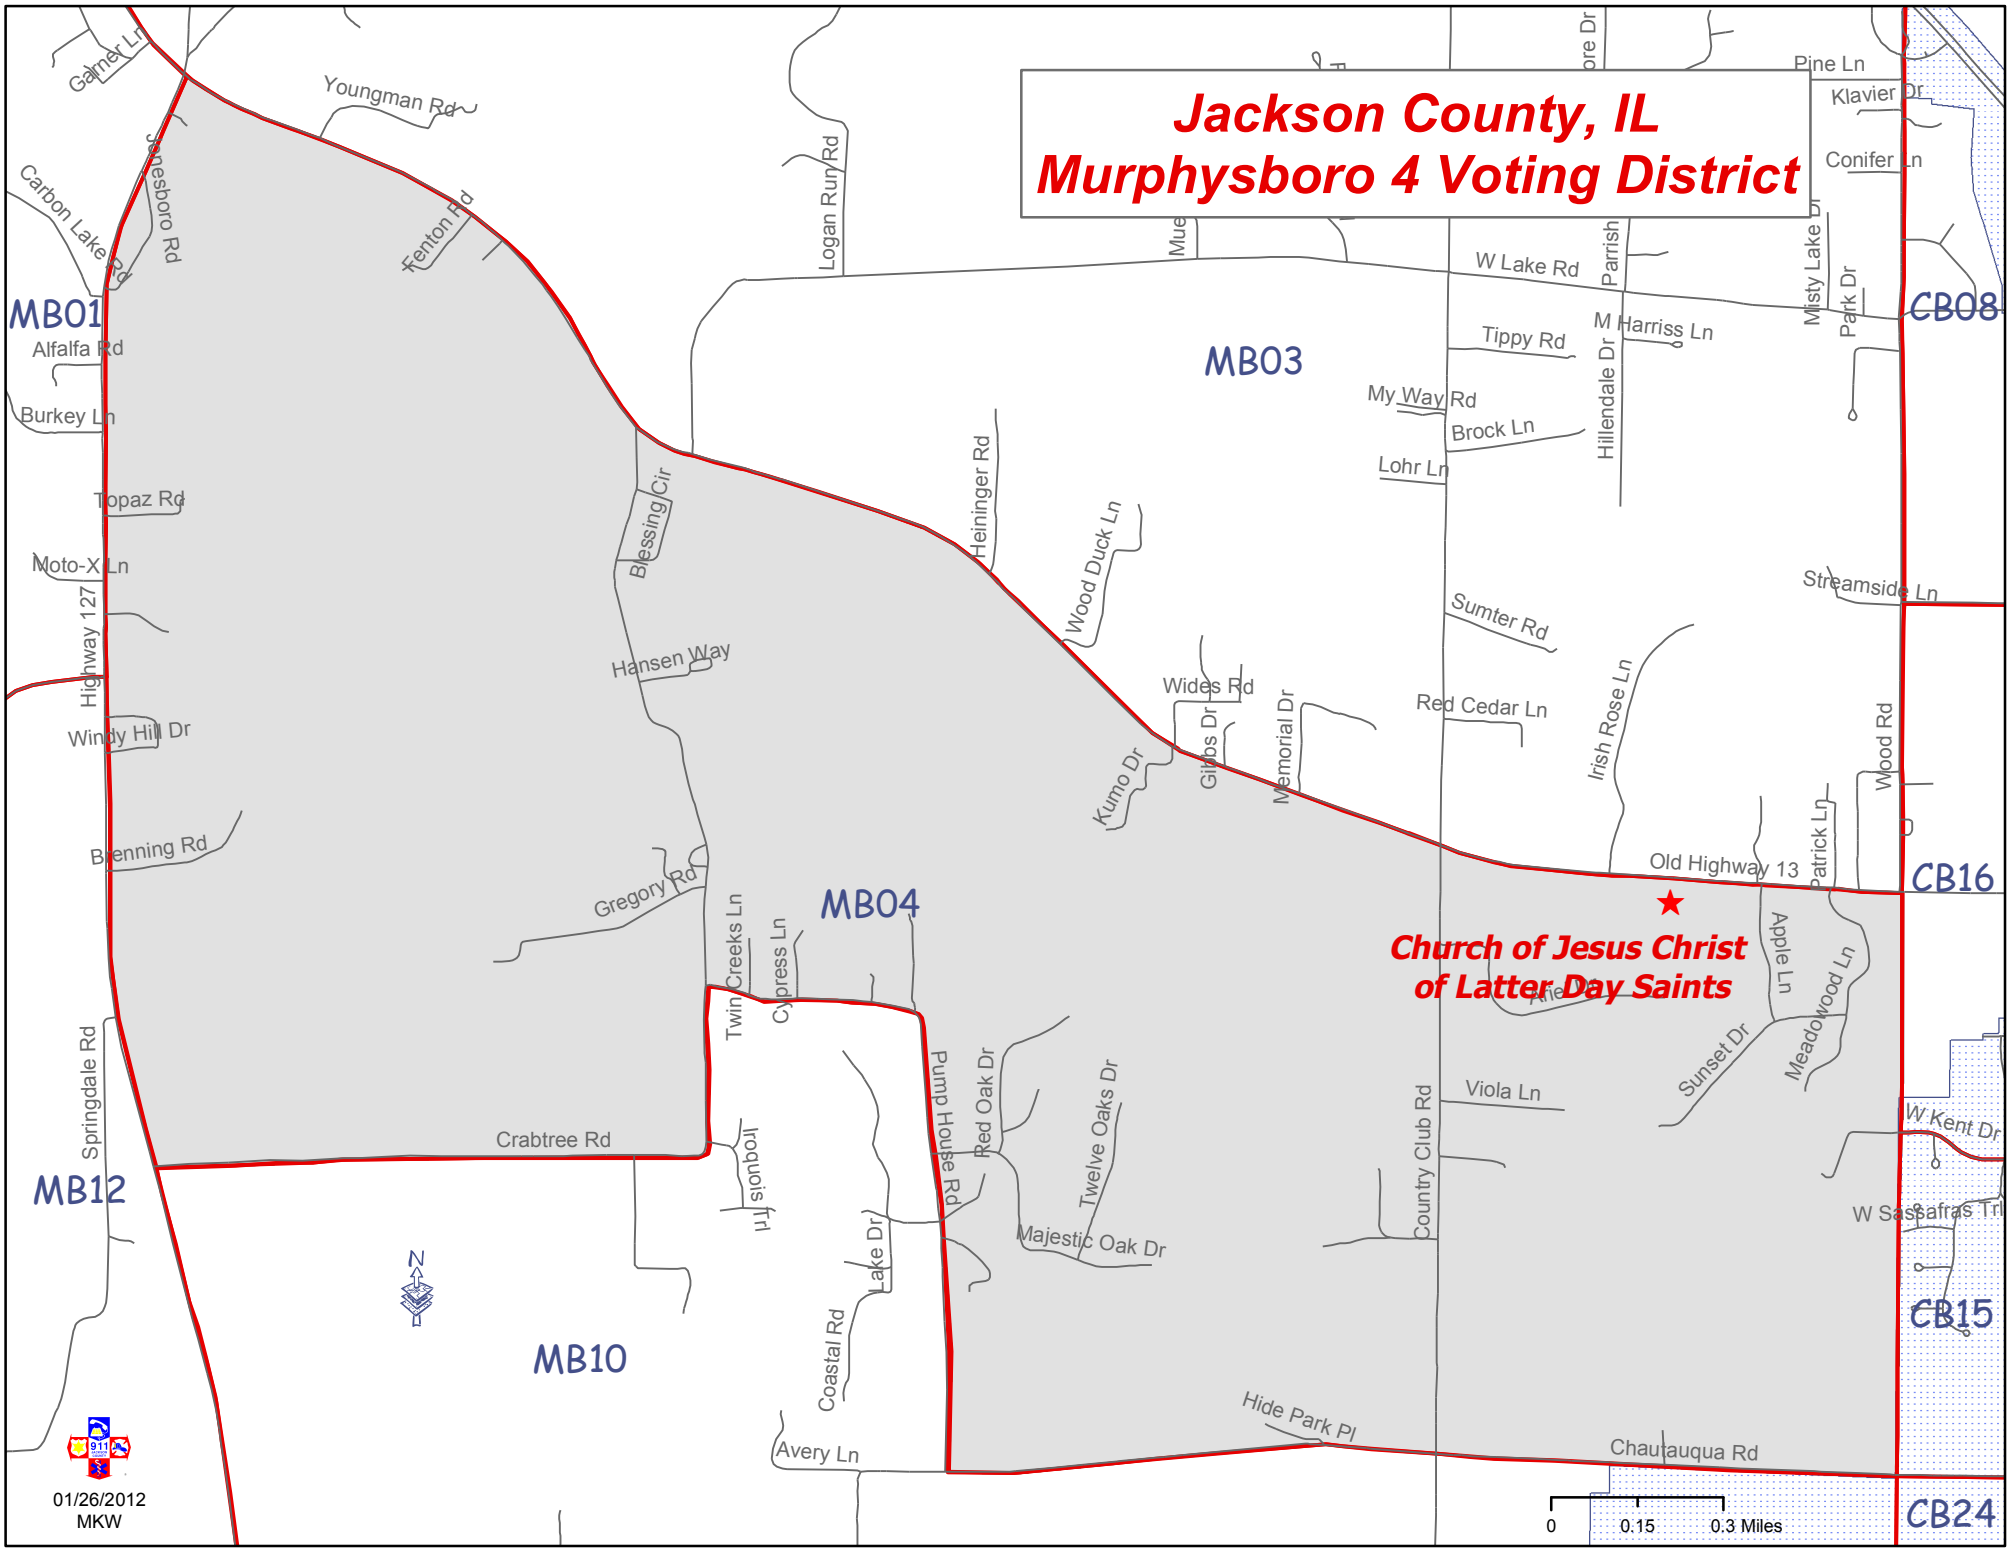

# Jackson County, IL Murphysboro 4 Voting District

**Church of Jesus Christ  
of Latter Day Saints**

01/26/2012  
MKW

0 0.15 0.3 Miles