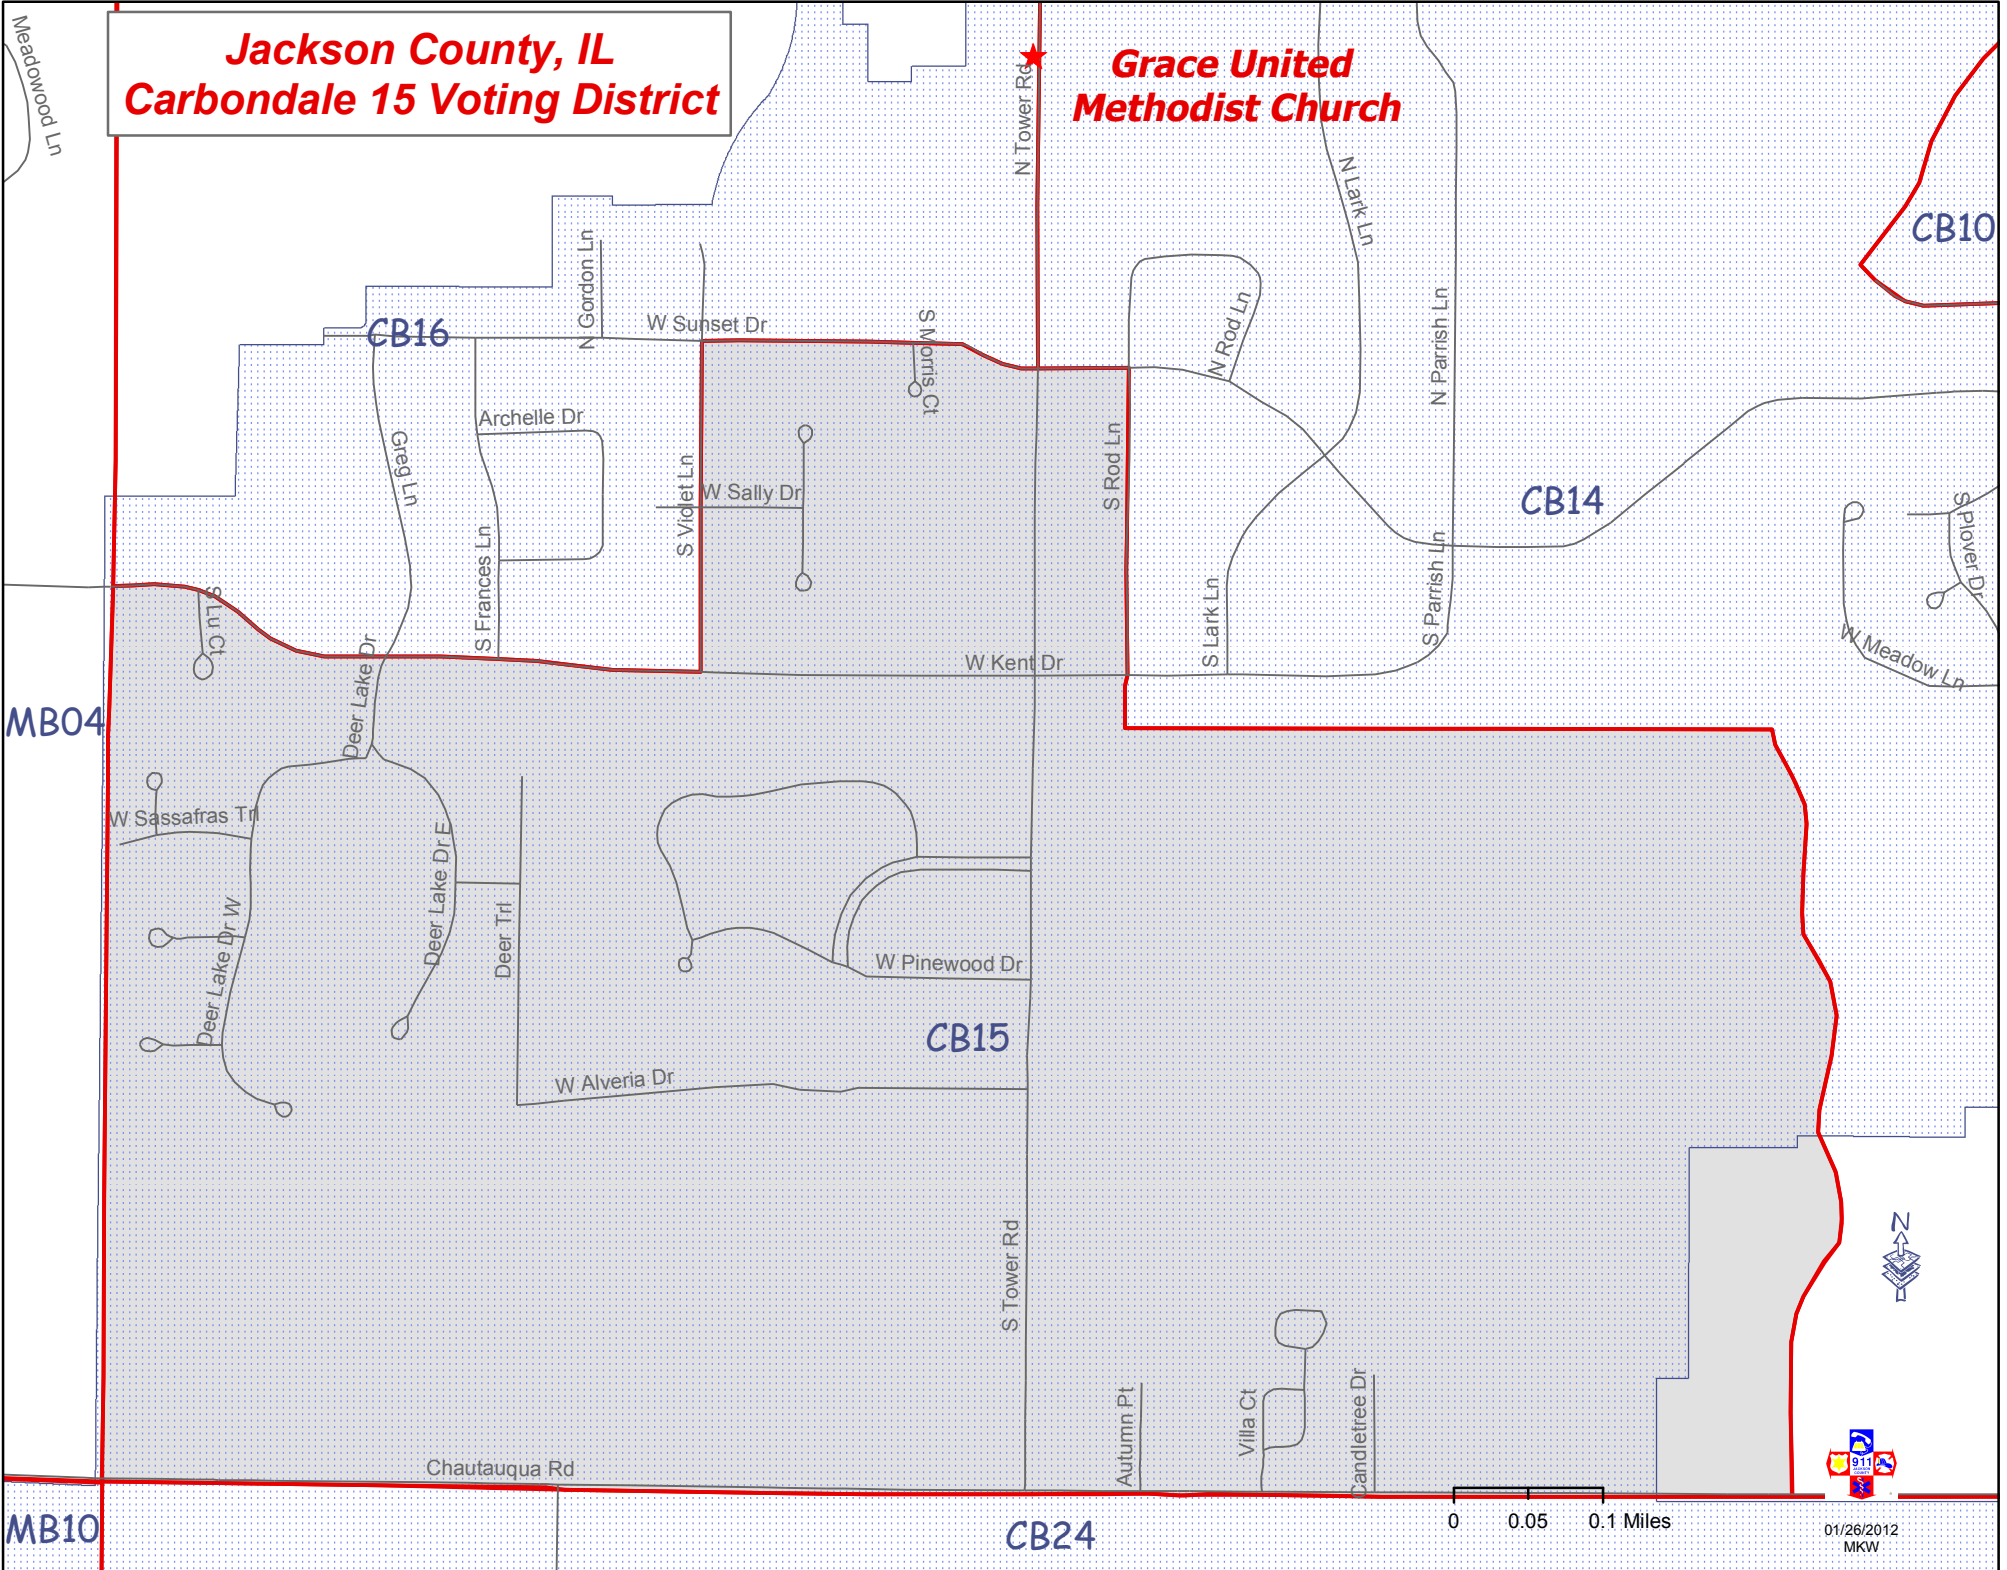

**Jackson County, IL
Carbondale 15 Voting District**

**Grace United
Methodist Church**

0 0.05 0.1 Miles