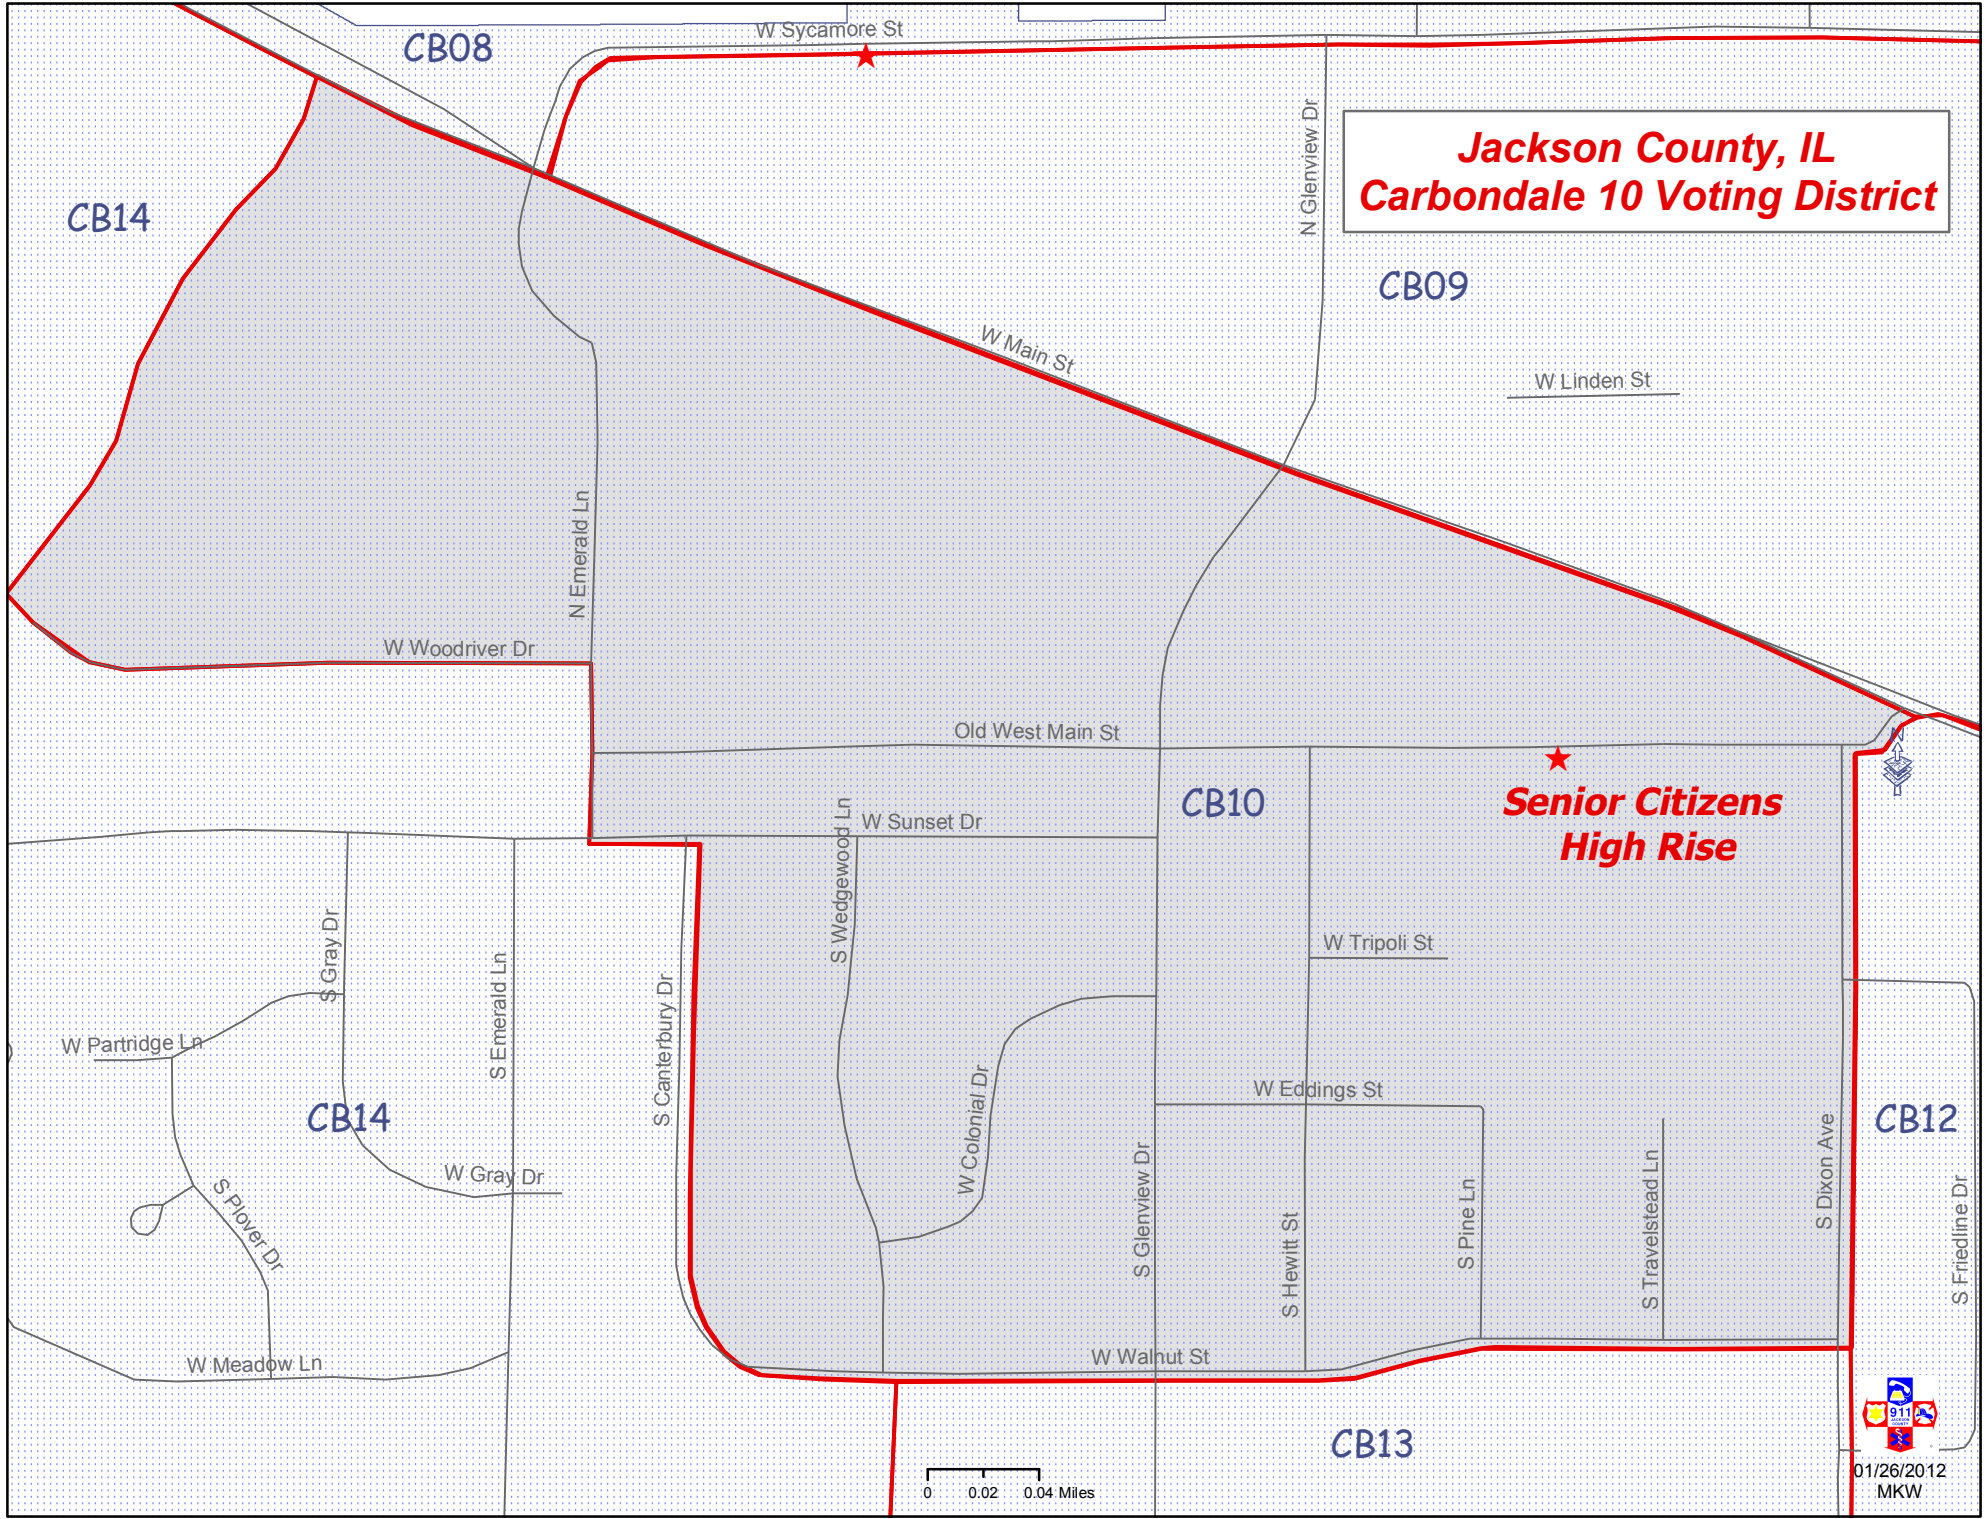

**Jackson County, IL  
Carbondale 10 Voting District**

**★  
Senior Citizens  
High Rise**

0 0.02 0.04 Miles