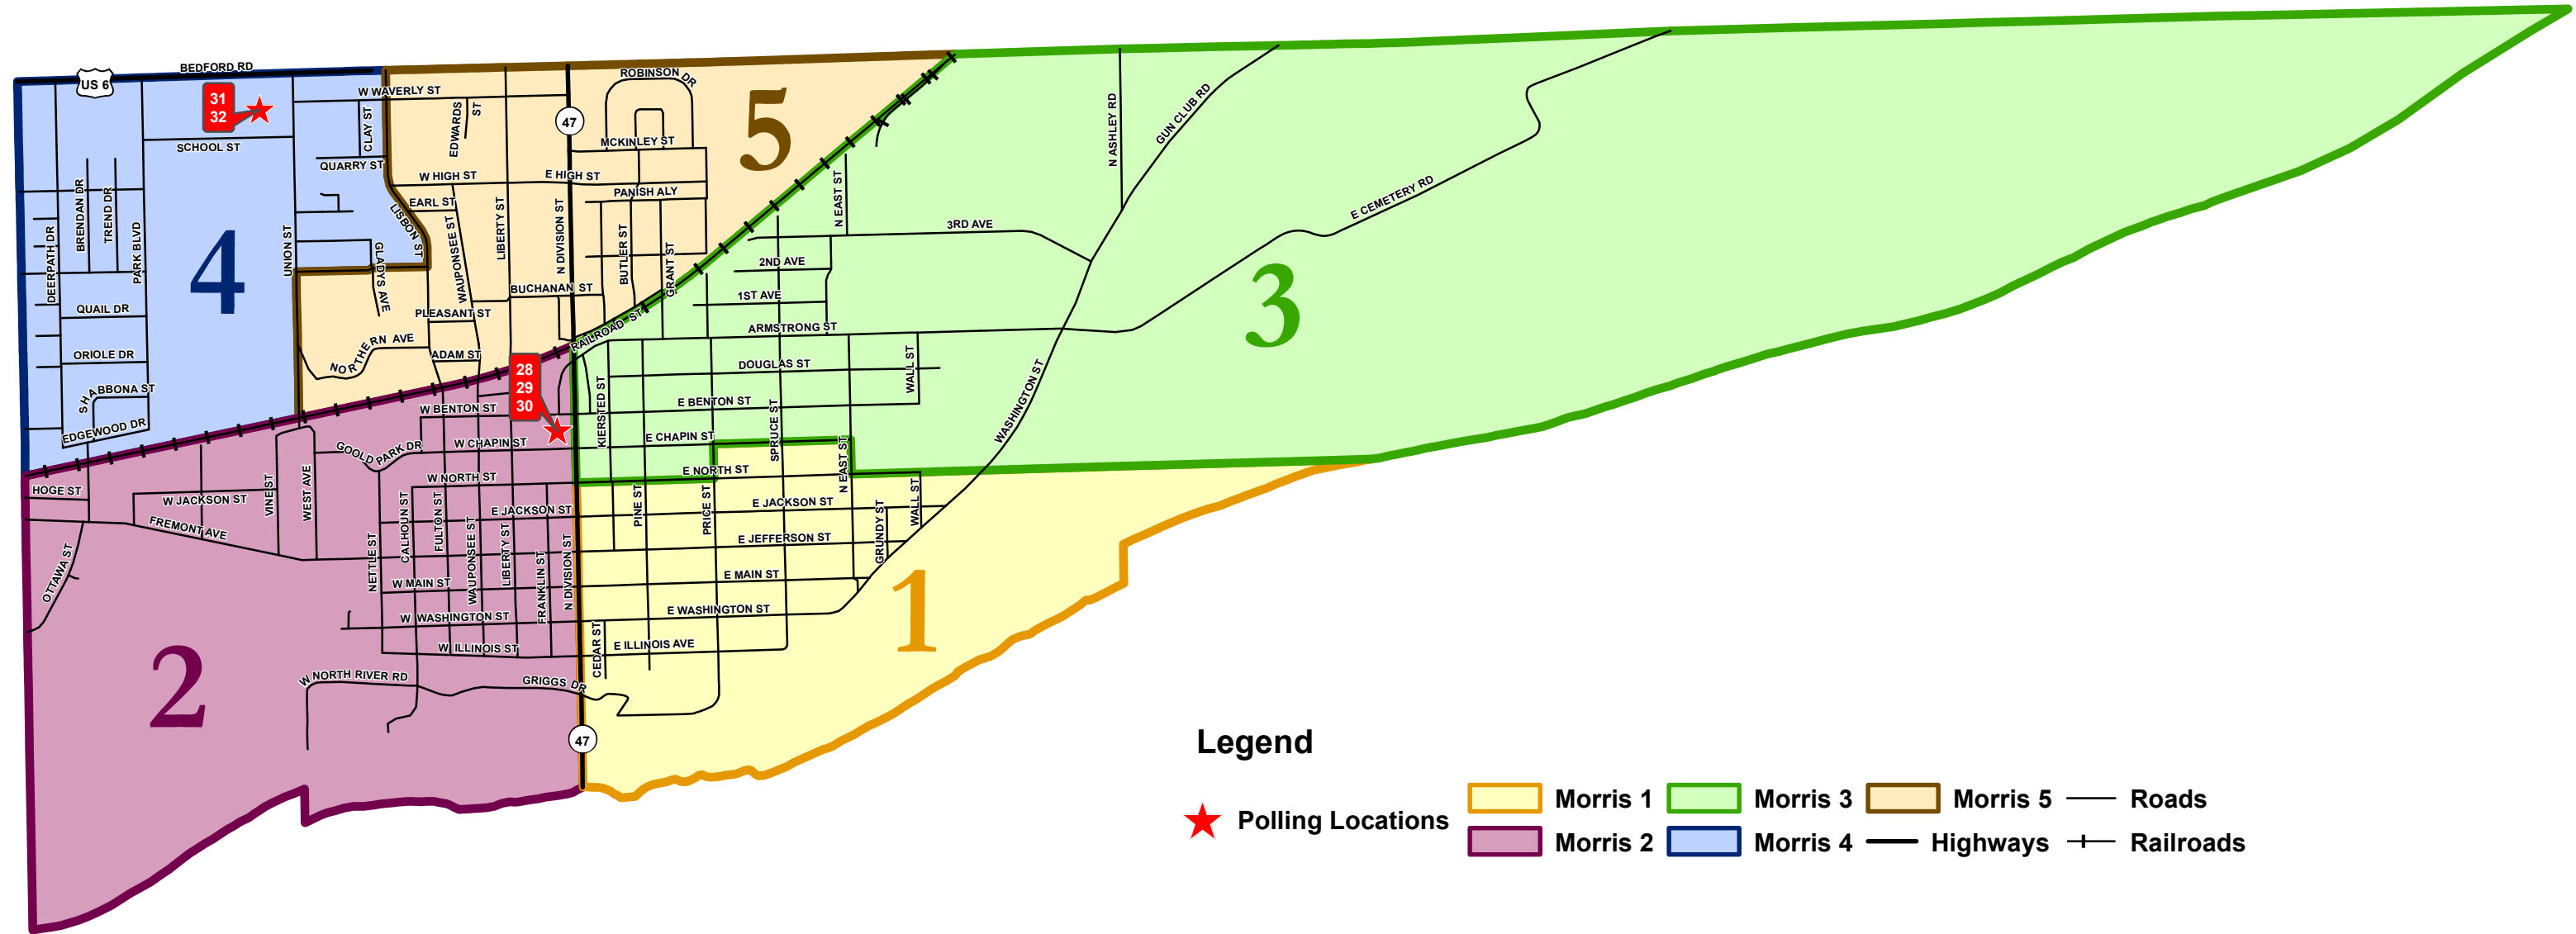

Morris Township: Voter Precincts

Grundy County, Illinois

Legend

- ★ Polling Locations
- Morris 1
- Morris 2
- Morris 3
- Morris 4
- Morris 5
- Roads
- Highways
- Railroads