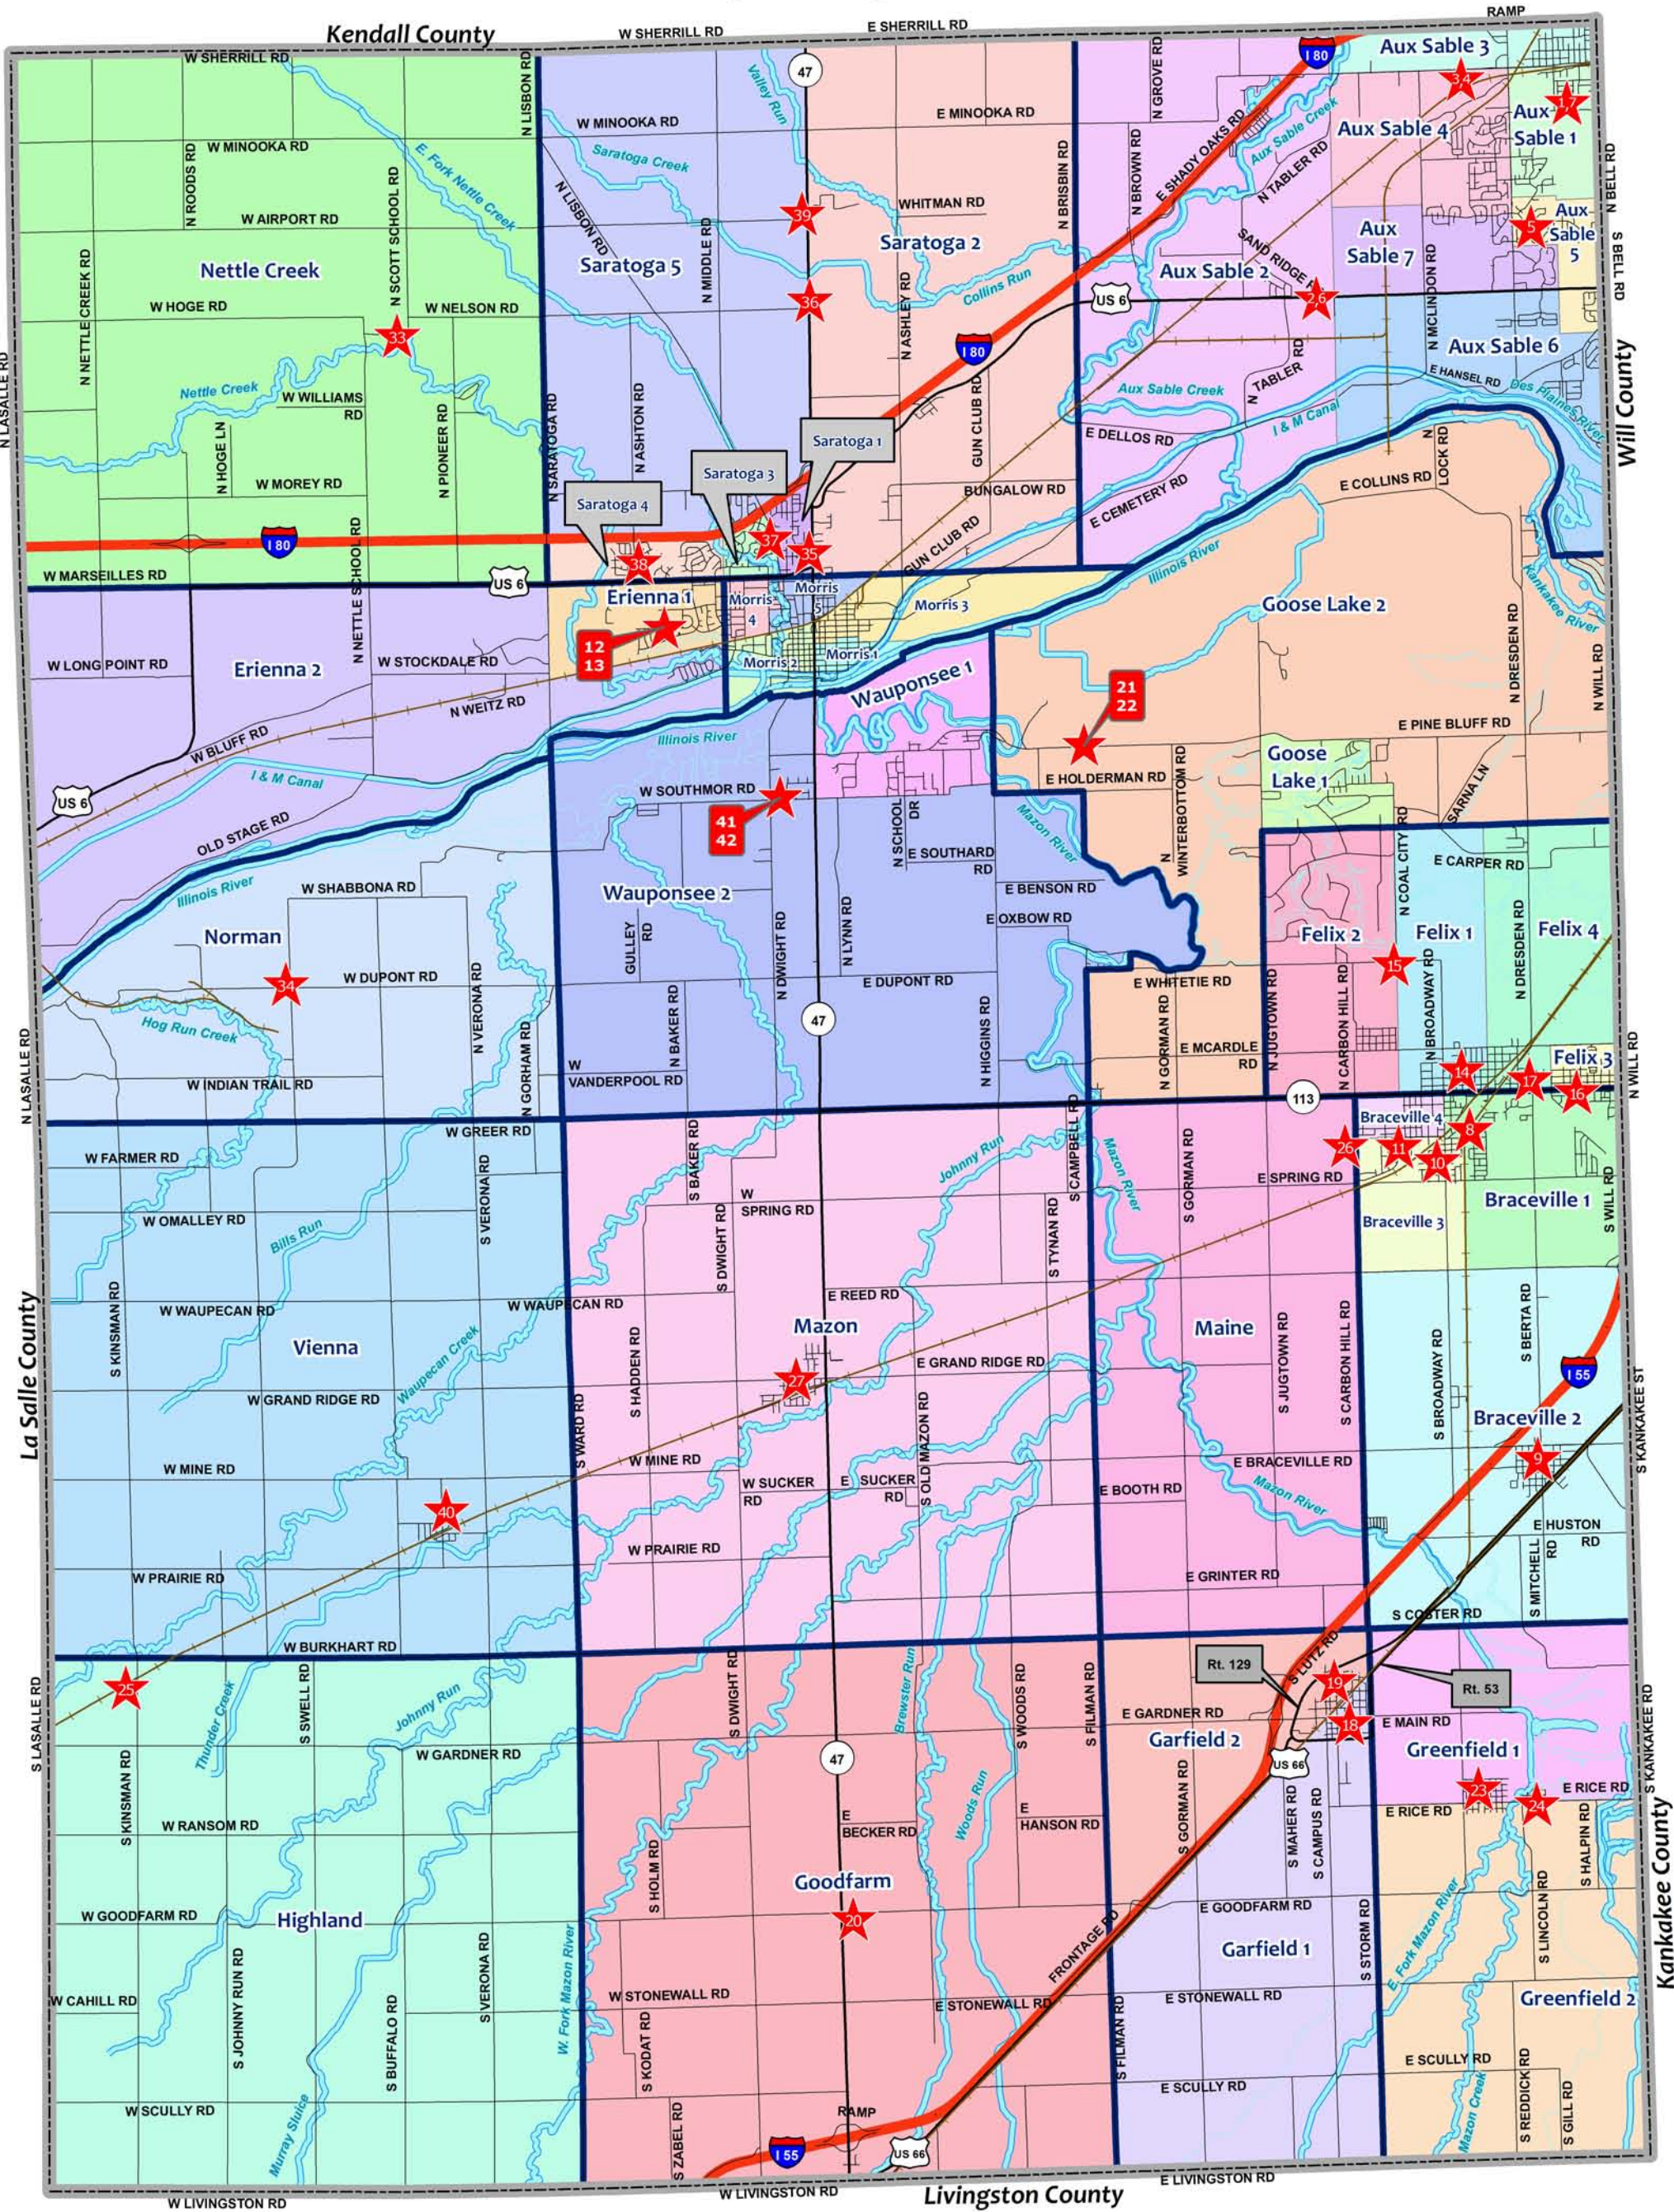

Voter Precincts

Grundy County, Illinois

Legend

- ★ Polling Locations
- Townships
- Aux Sable 1
- Aux Sable 2
- Aux Sable 3
- Aux Sable 4
- Aux Sable 5
- Aux Sable 6
- Aux Sable 7
- Braceville 1
- Braceville 2
- Braceville 3
- Braceville 4
- Erienna 1
- Erienna 2
- Garfield 1
- Garfield 2
- Greenfield 1
- Greenfield 2
- Highland
- Maine
- Mazon
- Morris 1
- Morris 2
- Morris 3
- Morris 4
- Morris 5
- Netle Creek
- Norman
- Saratoga 1
- Saratoga 2
- Saratoga 3
- Saratoga 4
- Saratoga 5
- Vienna
- Waupoosee 1
- Waupoosee 2