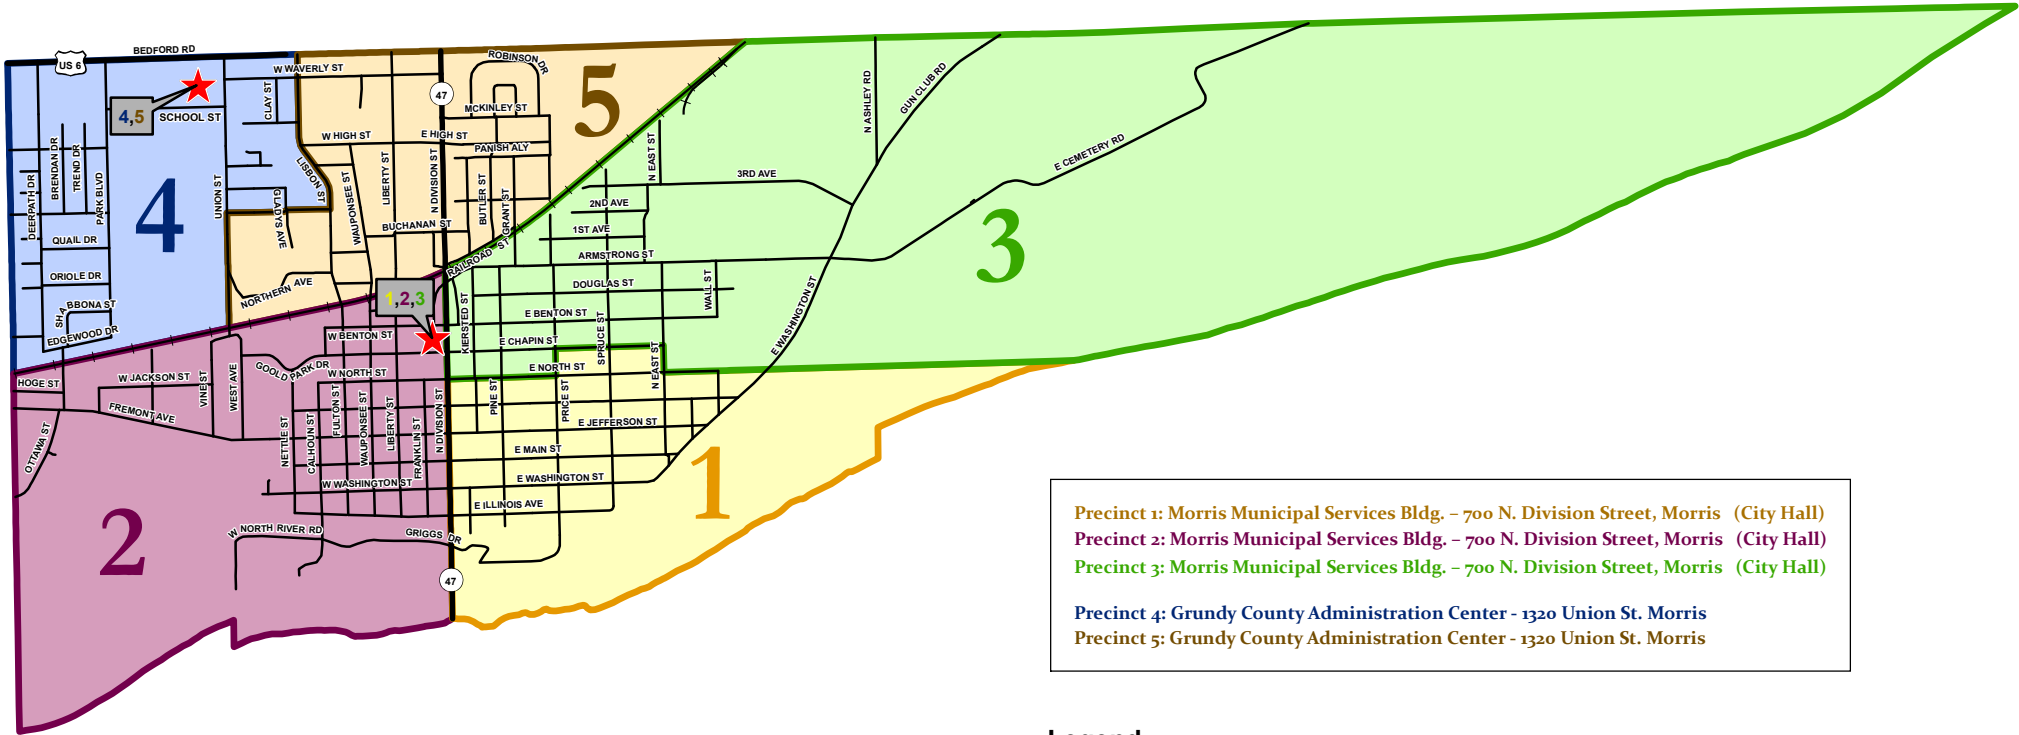

Morris Township: Voter Precincts

Grundy County, Illinois

Precinct 1: Morris Municipal Services Bldg. - 700 N. Division Street, Morris (City Hall)
Precinct 2: Morris Municipal Services Bldg. - 700 N. Division Street, Morris (City Hall)
Precinct 3: Morris Municipal Services Bldg. - 700 N. Division Street, Morris (City Hall)
Precinct 4: Grundy County Administration Center - 1320 Union St. Morris
Precinct 5: Grundy County Administration Center - 1320 Union St. Morris

Legend

- Polling Locations
- Morris 1
- Morris 3
- Morris 5
- Roads
- Morris 2
- Morris 4
- Highways
- Railroads