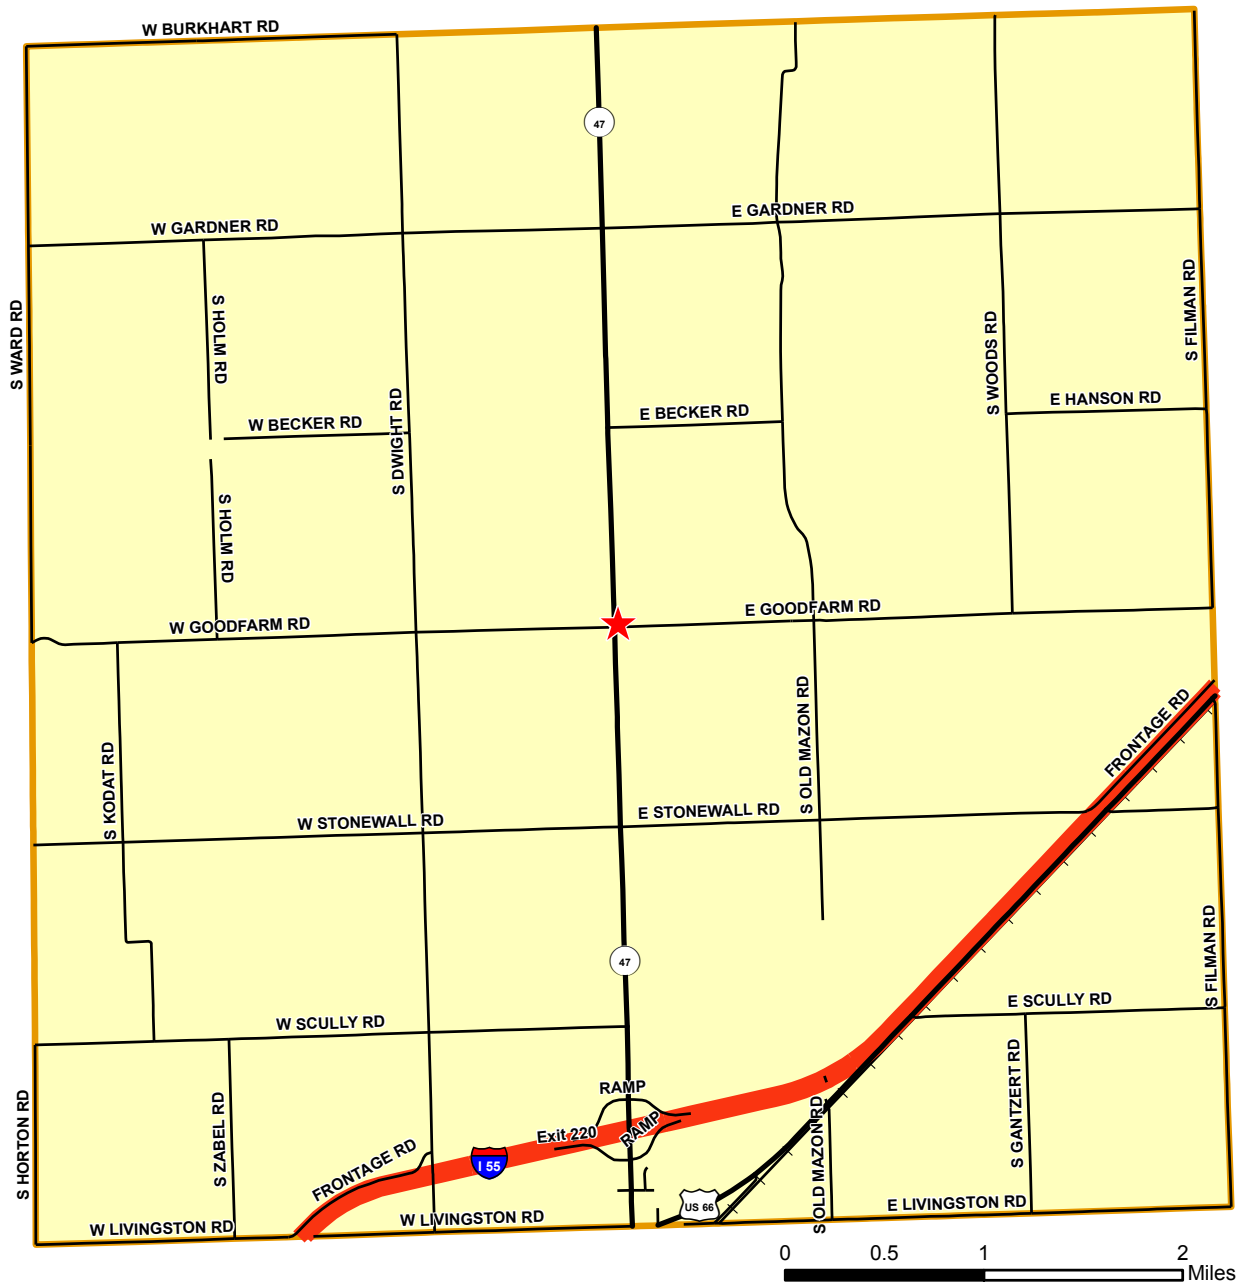

Goodfarm Township: Voter Precinct Grundy County, Illinois

Legend

- ★ Polling Location
- ▭ Goodfarm
- ▬ Interstates
- ▬ US and State Highways
- ▬ Roads
- ▬ Rail Roads

★ Goodfarm Precinct: Goodfarm Township Hall- 10 E. Goodfarm Rd. Dwight