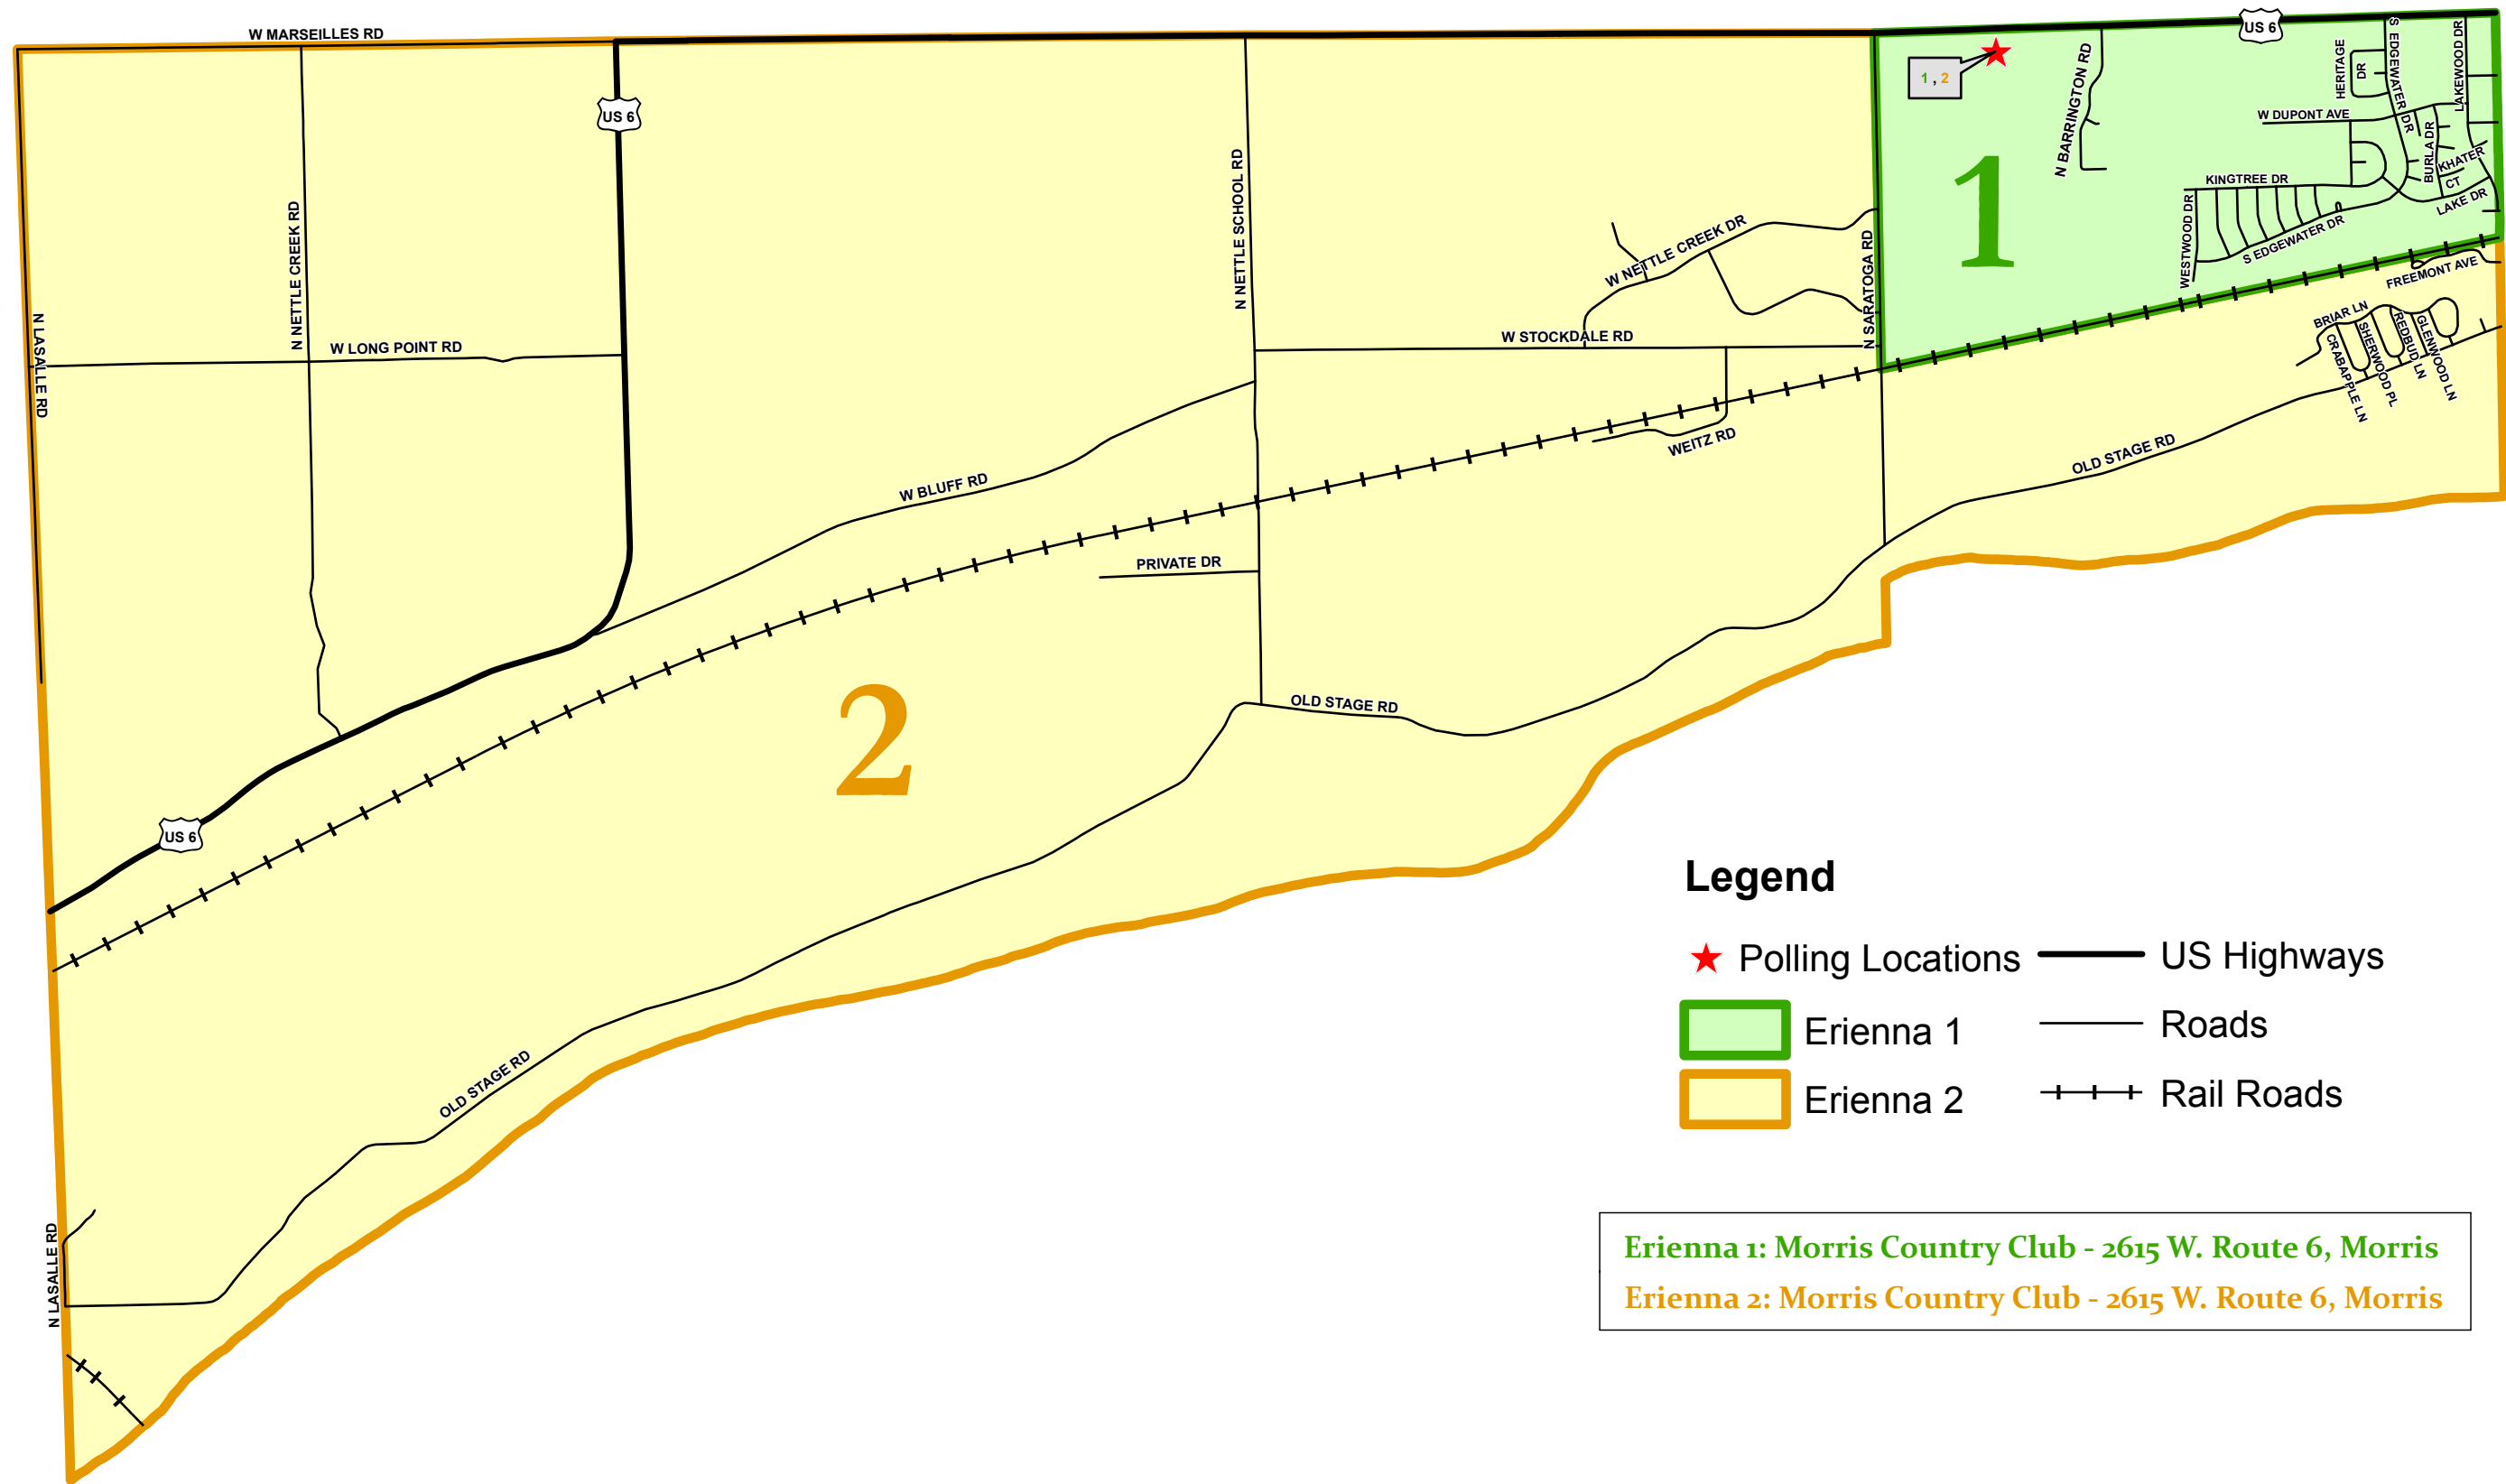

Erienna Township: Voter Precincts

Grundy County, Illinois

Legend

- ★ Polling Locations
- US Highways
- Roads
- —+— Rail Roads
- Erienna 1
- Erienna 2

Erienna 1: Morris Country Club - 2615 W. Route 6, Morris
Erienna 2: Morris Country Club - 2615 W. Route 6, Morris