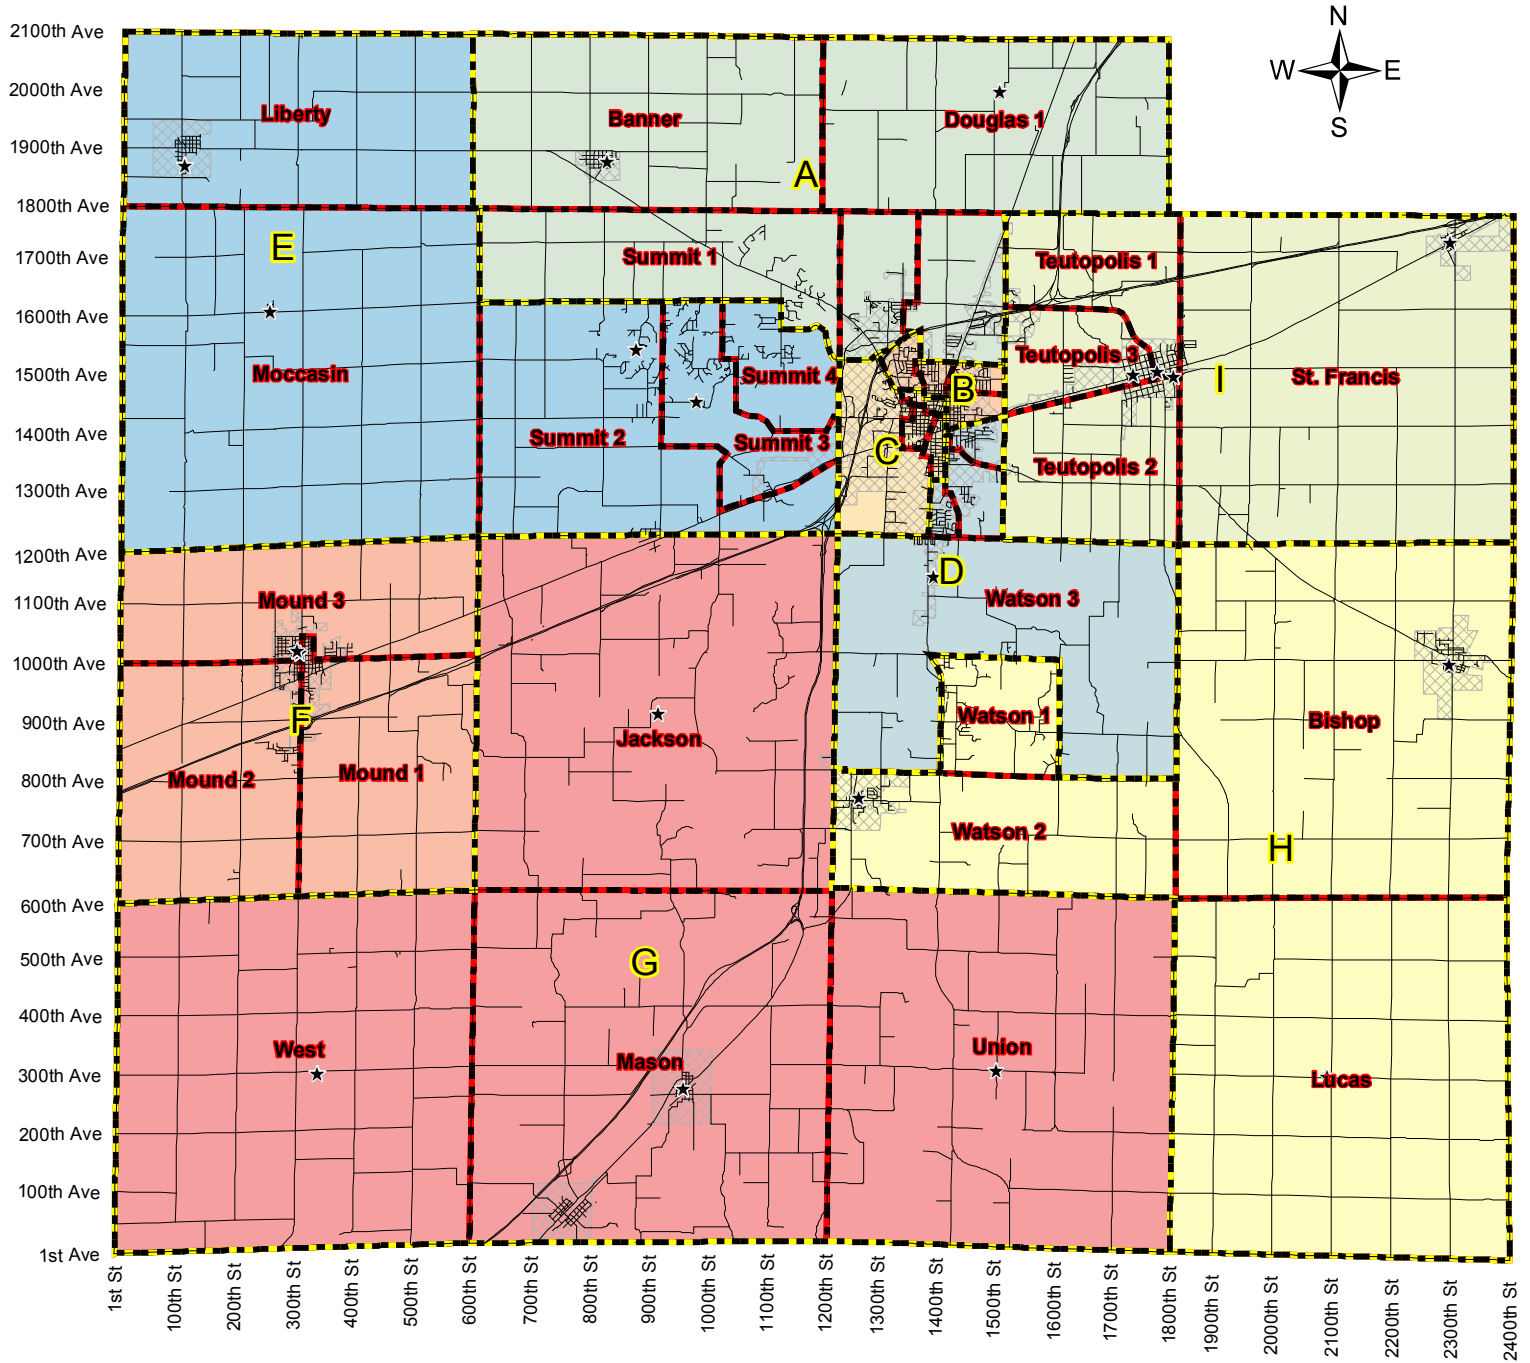

# Effingham County Board Districts and Voting Precincts

Note: Detailed map of Douglas Township can be found on Co. Clerk's website

## Legend

- ★ Polling PI
- Streets
- ▨ Mun Bndries
- ▭ Voting Prec
- ▭ Cnty Brd Dist