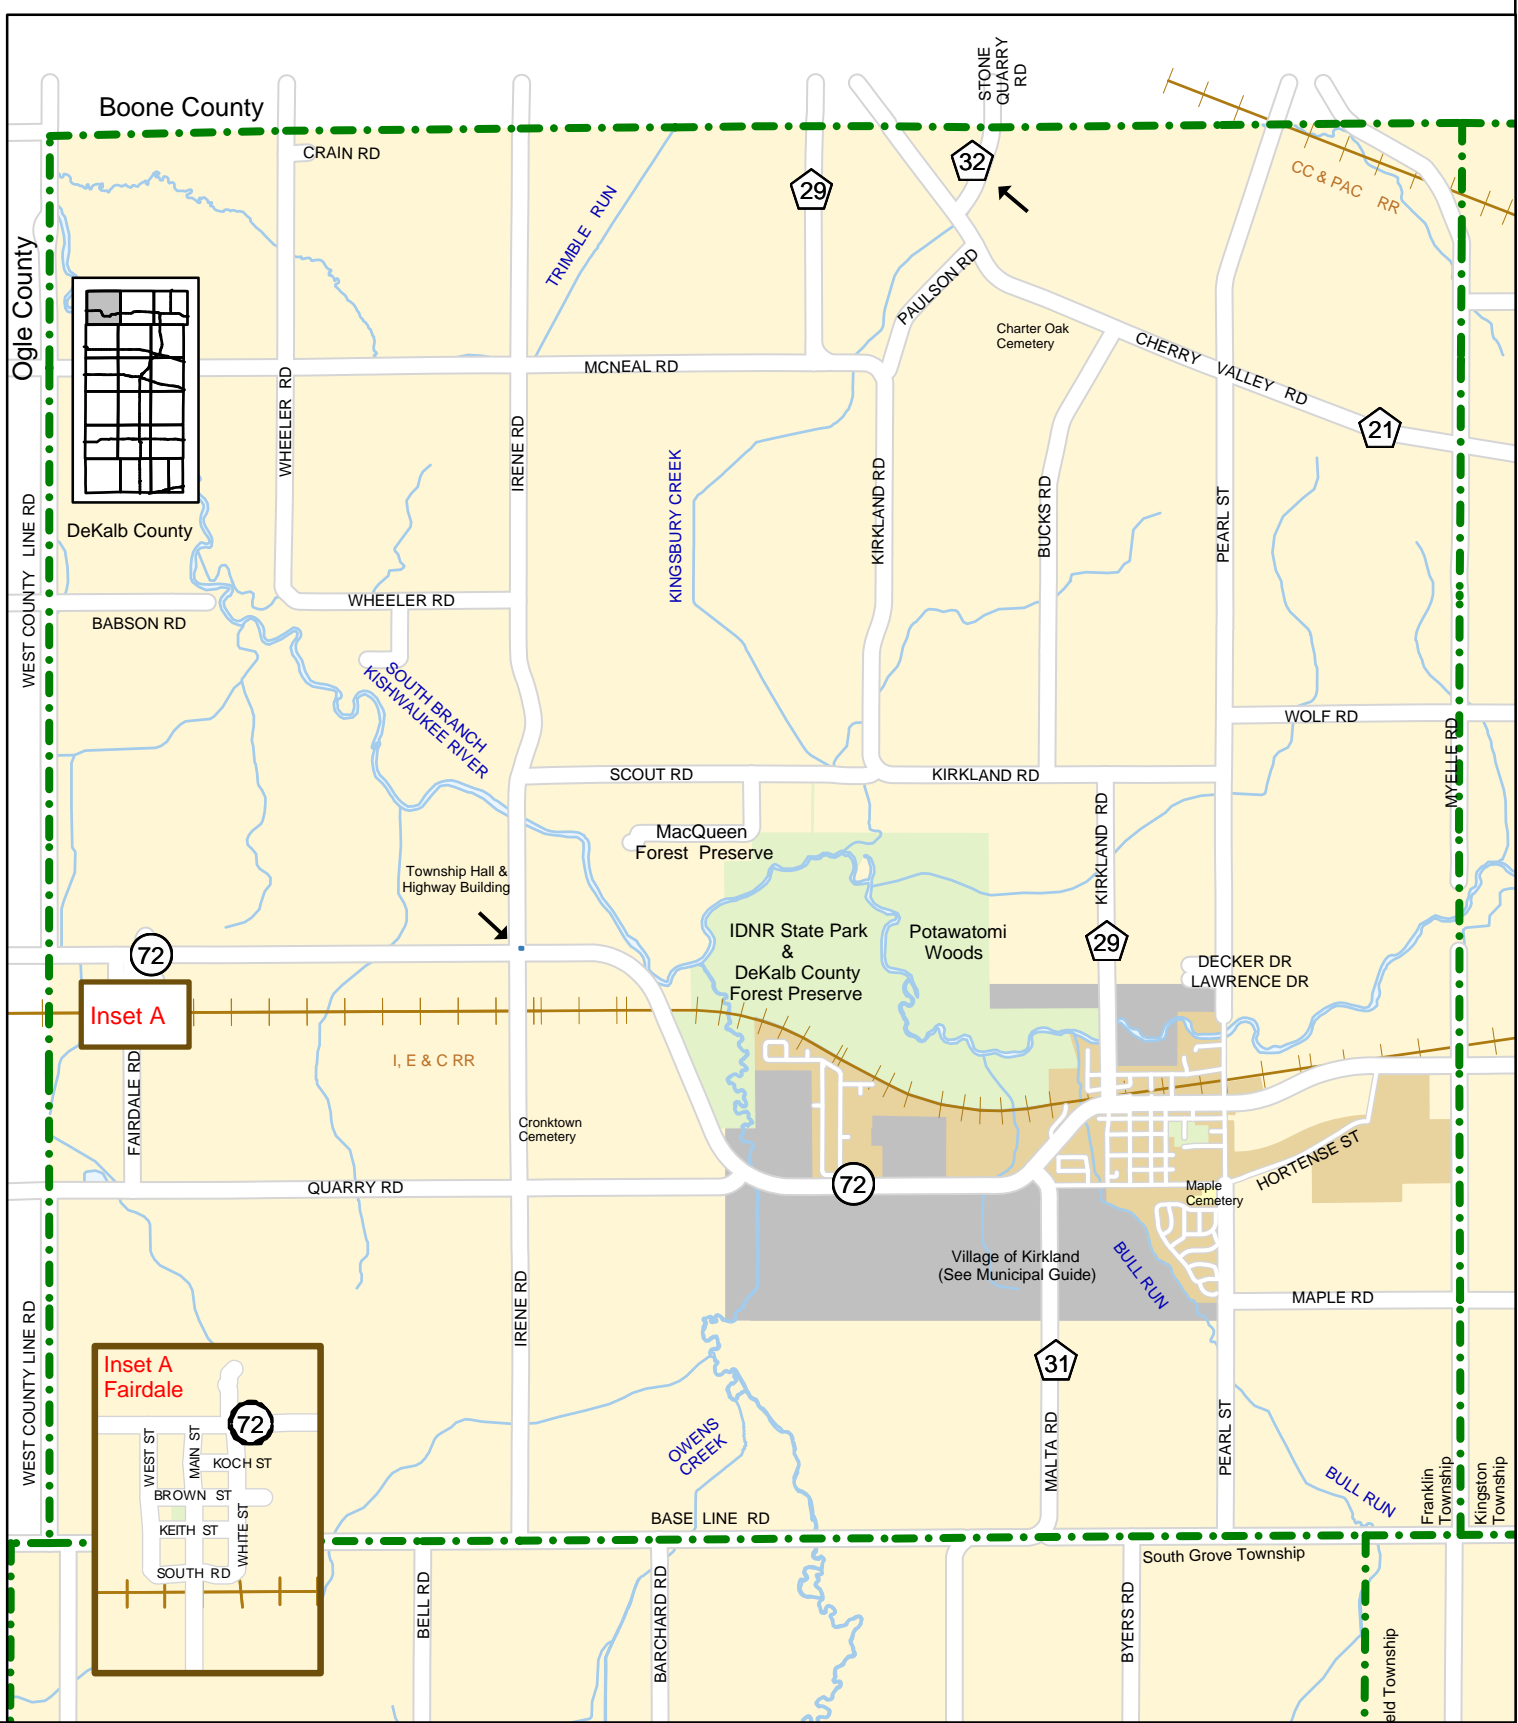

1-A 1-B 1-C 2-A 2-B 2-C

A-1

A-2

A-3

B-1

B-2

B-3

**Inset A**

DeKalb County Government  
 Information Management Office  
 110 East Sycamore Street  
 Sycamore, IL 60178  
 815-895-1643  
 view at [www.dekalbcounty.org](http://www.dekalbcounty.org)

# Franklin Township

Pop. 2,502

Population data is from the  
 2010 U.S. Census  
 Updated: November 2012 BH  
 Printed: November 2012