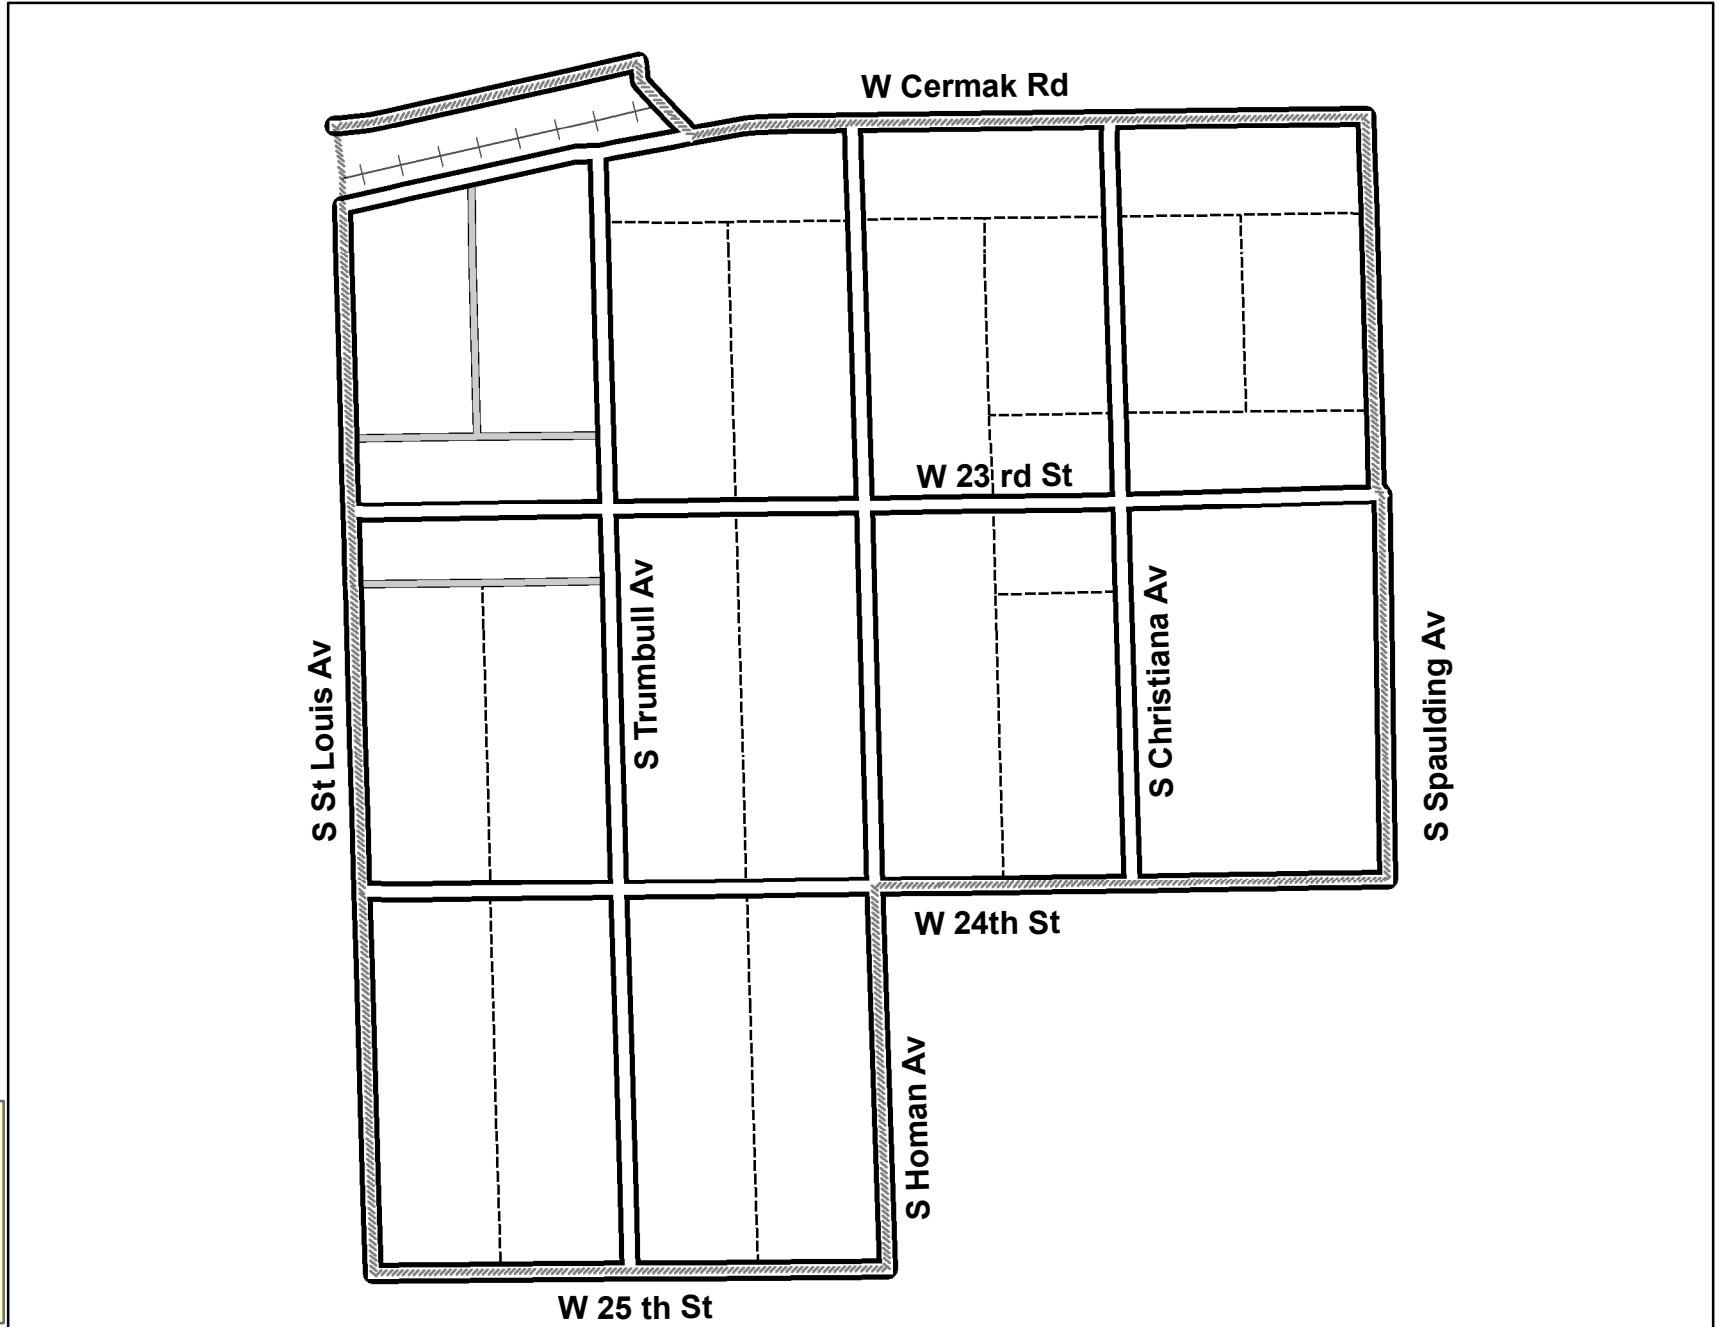

# PCT 22 WARD 22

## Legend

- Precinct Boundary
- Freeway
- Major Street
- Local Street
- Service Drive
- Ramp
- Alley
- Streams
- Railroad

Board of Elections  
City of Chicago  
69 W Washington, Suite 600  
Chicago, IL 60602  
312-269-7900