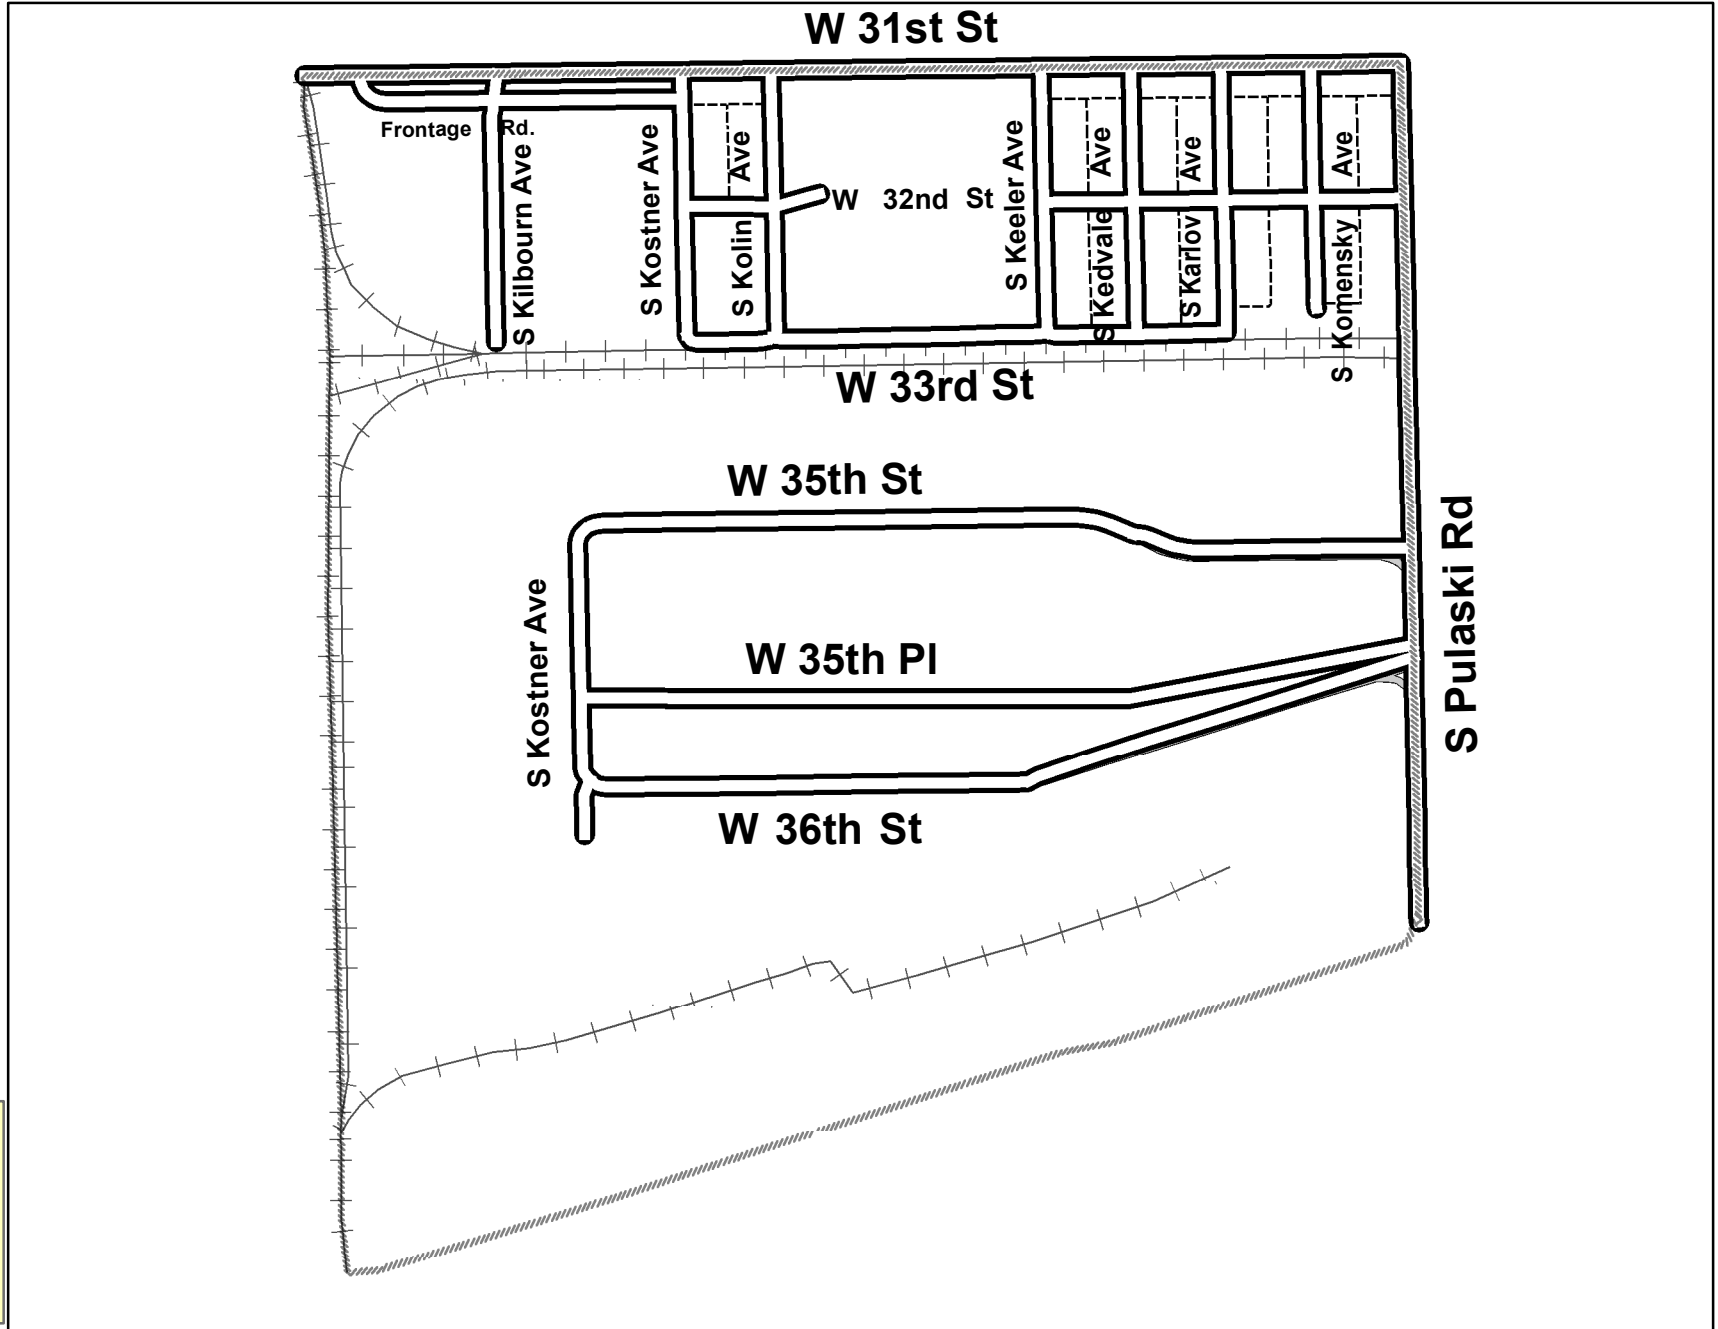

PCT 16 WARD 22

- Legend**
- Precinct Boundary
 - Freeway
 - Major Street
 - Local Street
 - Service Drive
 - Ramp
 - Alley
 - Streams
 - Railroad

Board of Elections
 City of Chicago
 69 W Washington, Suite 600
 Chicago, IL 60602
 312-269-7900