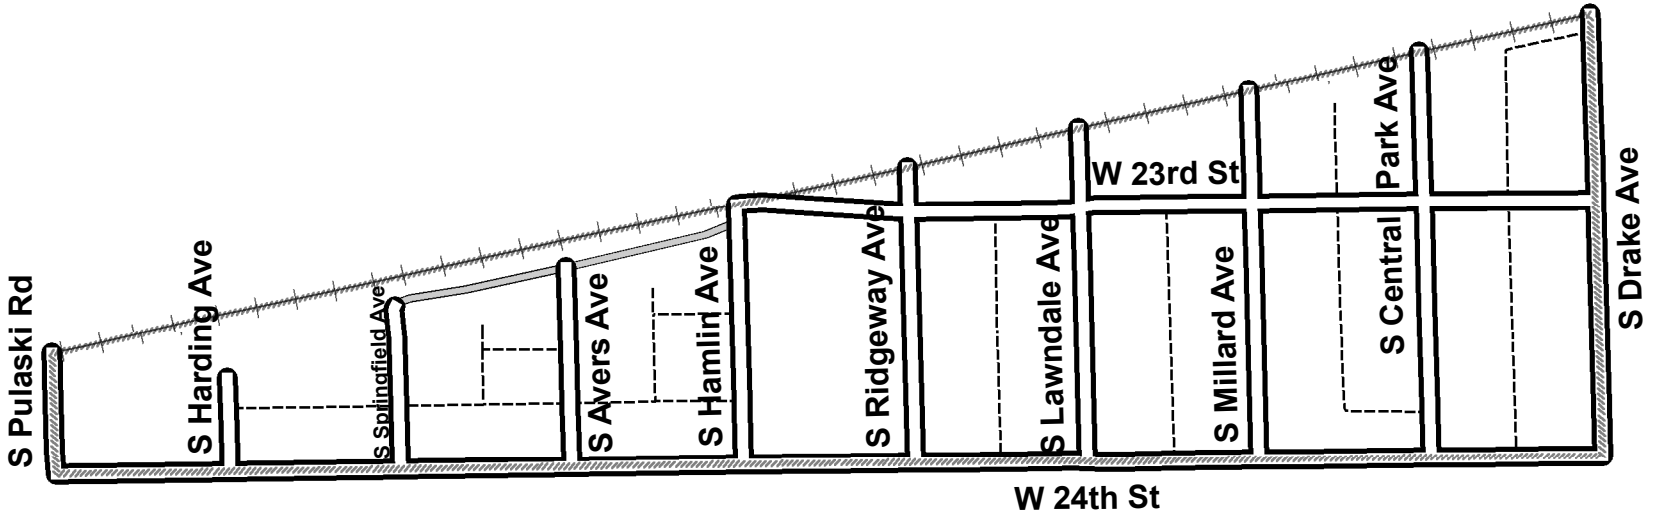

PCT 14 WARD 22

Legend

-  Precinct Boundary
-  Freeway
-  Major Street
-  Local Street
-  Service Drive
-  Ramp
-  Alley
-  Streams
-  Railroad

Board of Elections
 City of Chicago
 69 W Washington, Suite 600
 Chicago, IL 60602
 312-269-7900