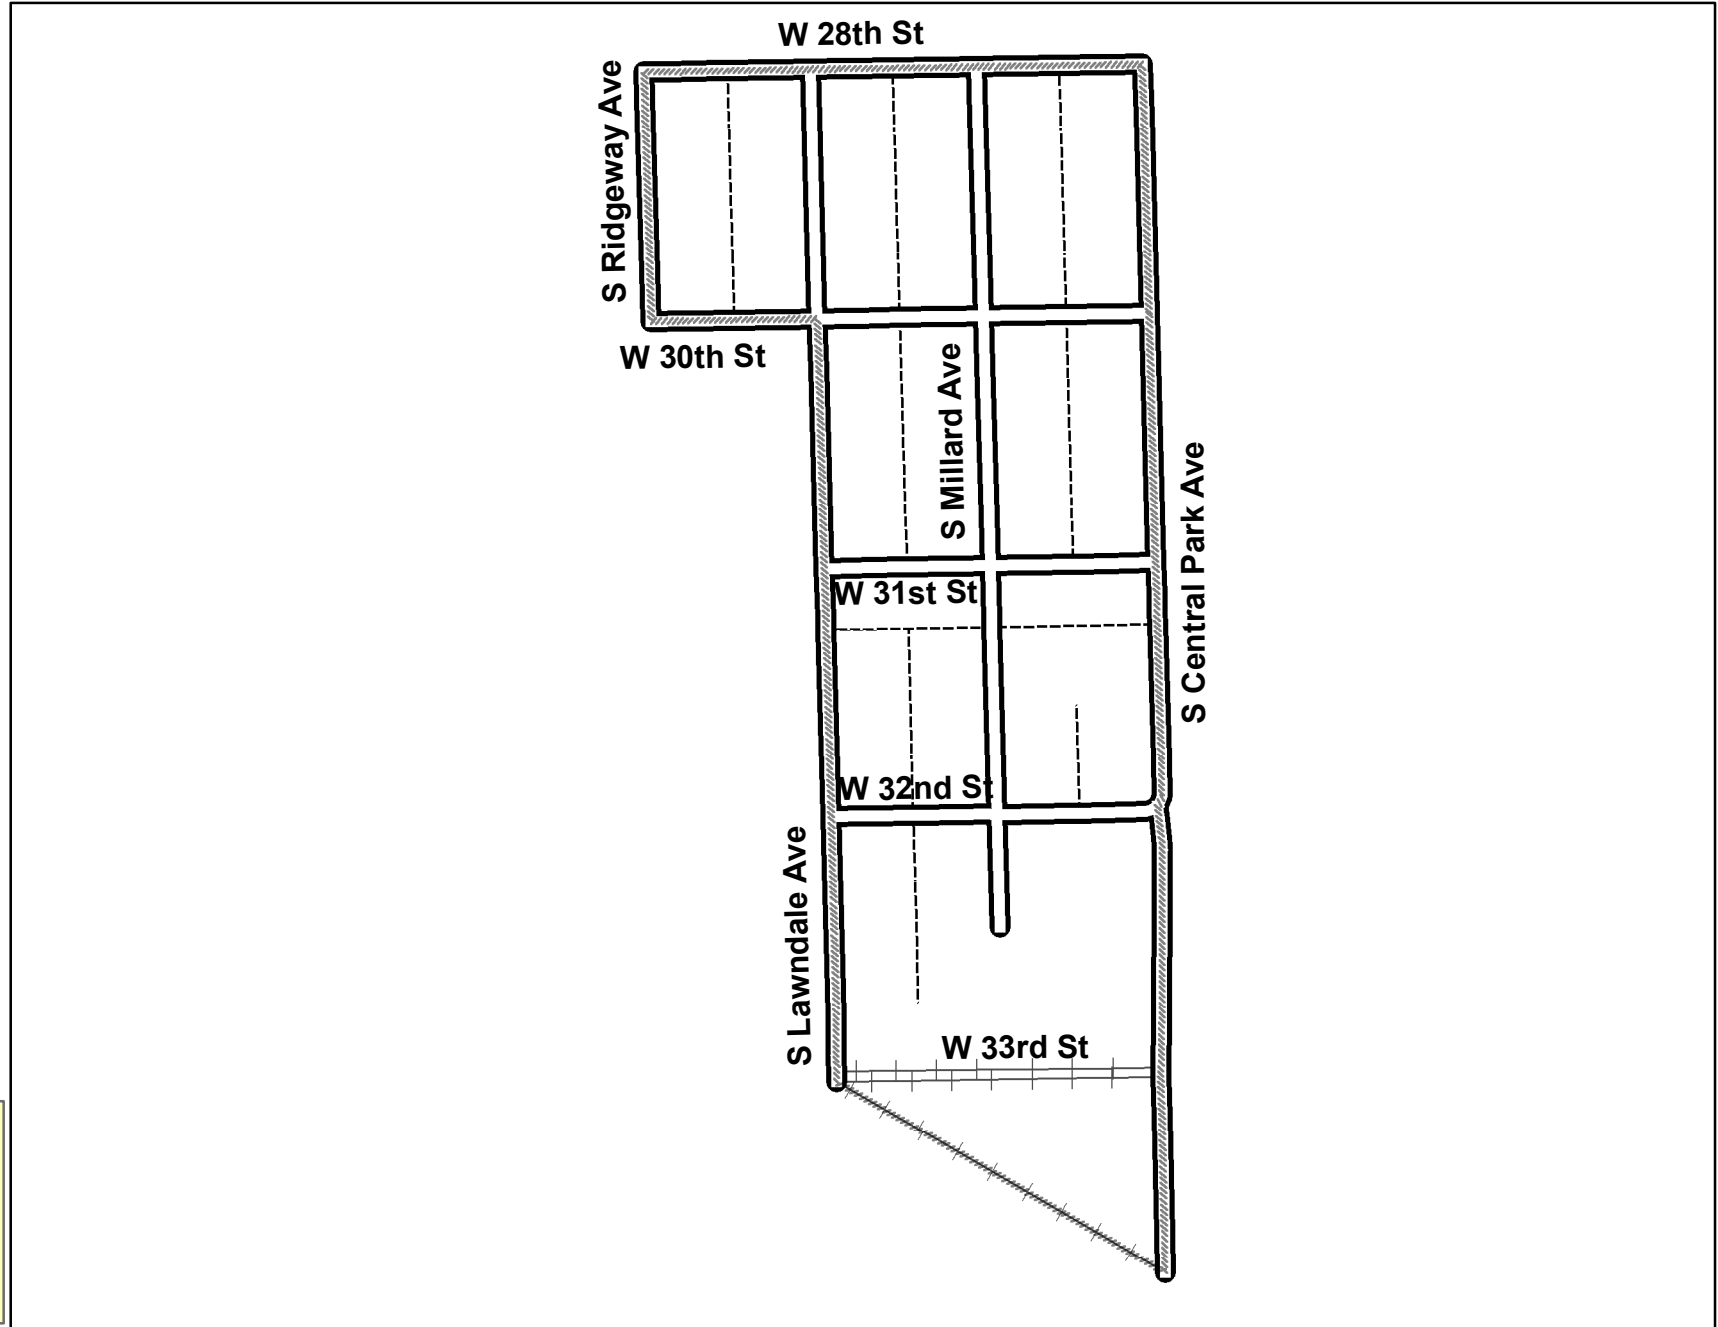

PCT 07 WARD 22

Legend

- Precinct Boundary
- Freeway
- Major Street
- Local Street
- Service Drive
- Ramp
- Alley
- Streams
- Railroad

Board of Elections
City of Chicago
69 W Washington, Suite 600
Chicago, IL 60602
312-269-7900

www.chicagoelections.com

September 19, 2012

August 20, 2013

710 355 0 710 Feet