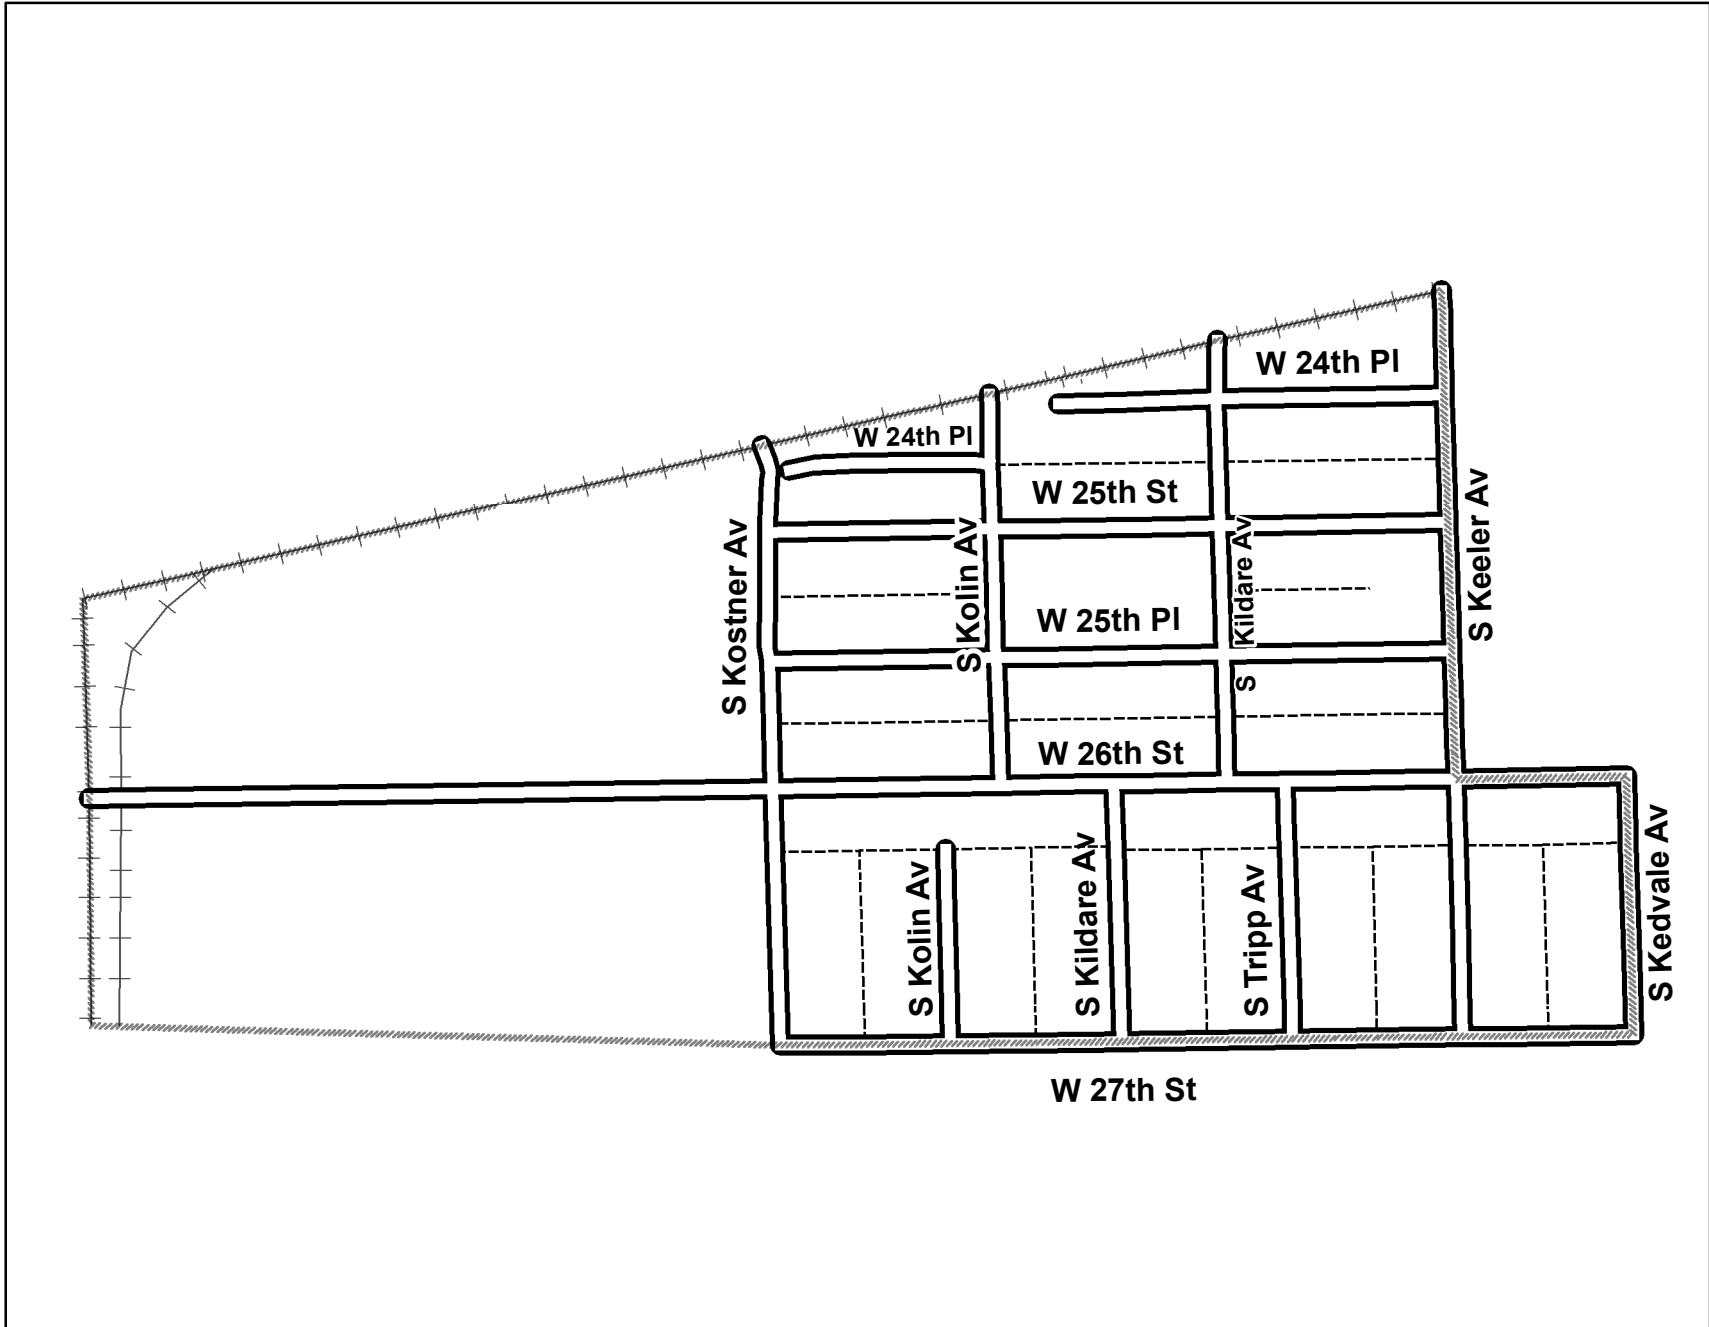

PCT 06 WARD 22

Legend

-  Precinct Boundary
-  Freeway
-  Major Street
-  Local Street
-  Service Drive
-  Ramp
-  Alley
-  Streams
-  Railroad

Board of Elections
 City of Chicago
 69 W Washington, Suite 600
 Chicago, IL 60602
 312-269-7900