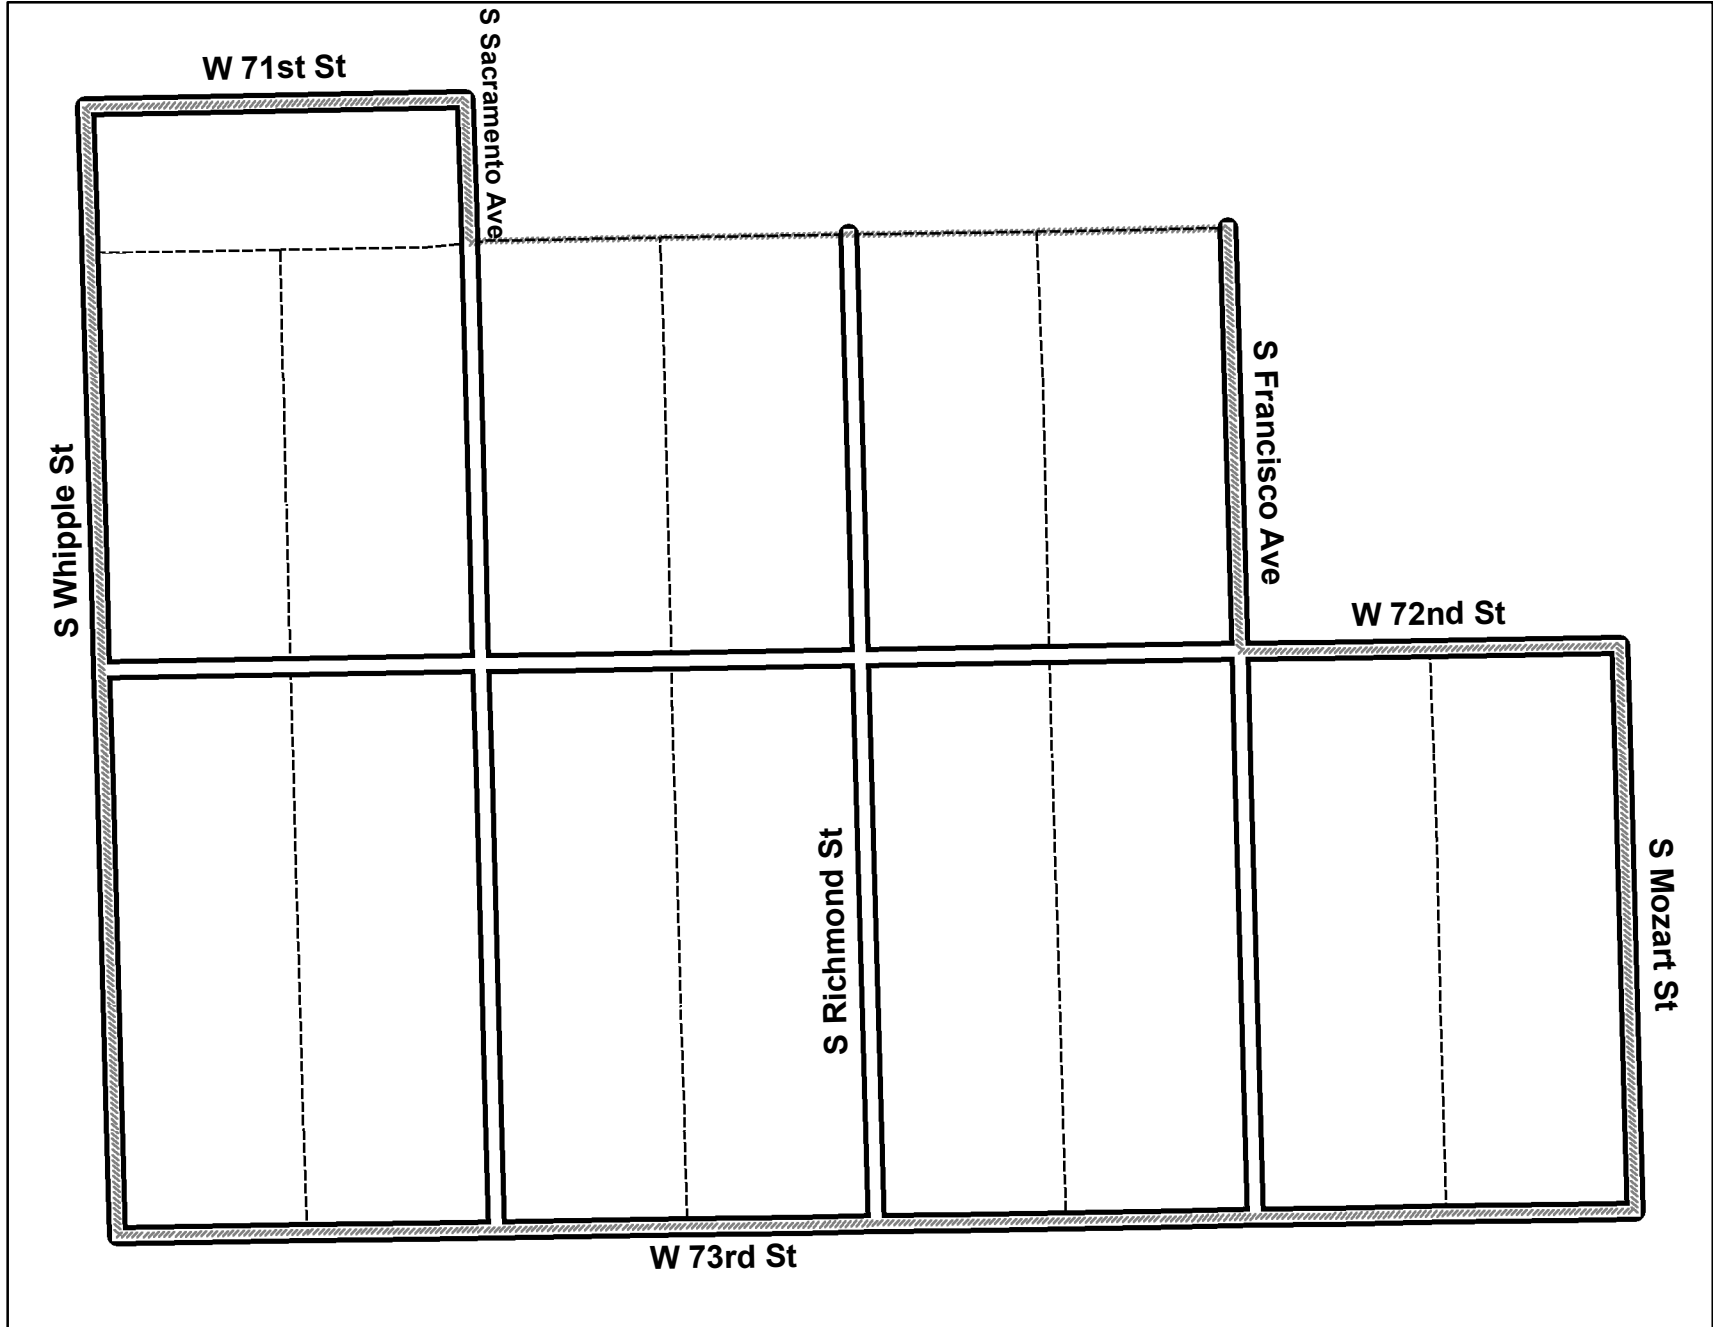

PCT 27 WARD 18

Legend

- Precinct Boundary
- Freeway
- Major Street
- Local Street
- Service Drive
- Ramp
- Alley
- Streams
- Railroad

Board of Elections
City of Chicago
69 W Washington, Suite 600
Chicago, IL 60602
312-269-7900
www.chicagoelections.com