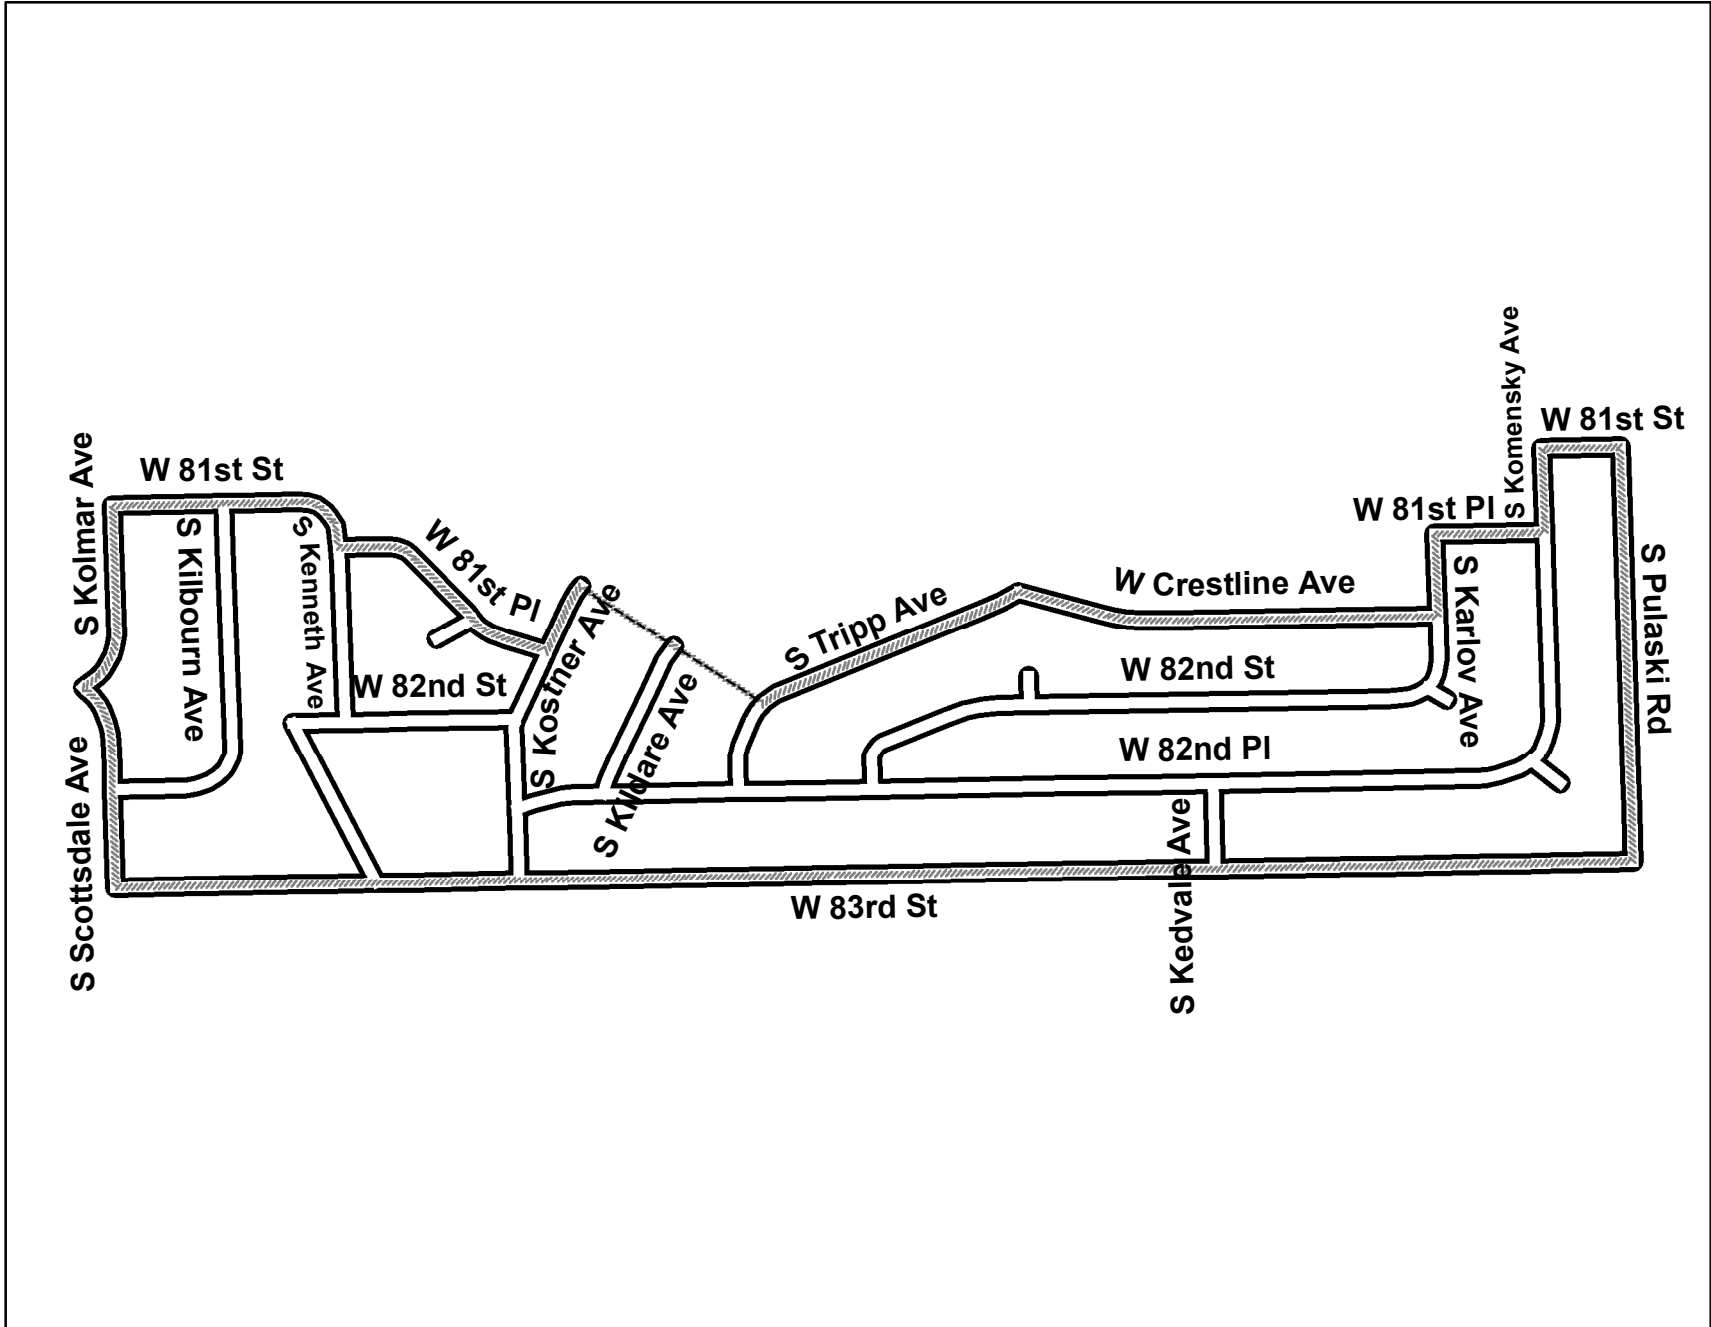

PCT 25 WARD 18

Legend

-  Precinct Boundary
-  Freeway
-  Major Street
-  Local Street
-  Service Drive
-  Ramp
-  Alley
-  Streams
-  Railroad

Board of Elections
 City of Chicago
 69 W Washington, Suite 600
 Chicago, IL 60602
 312-269-7900