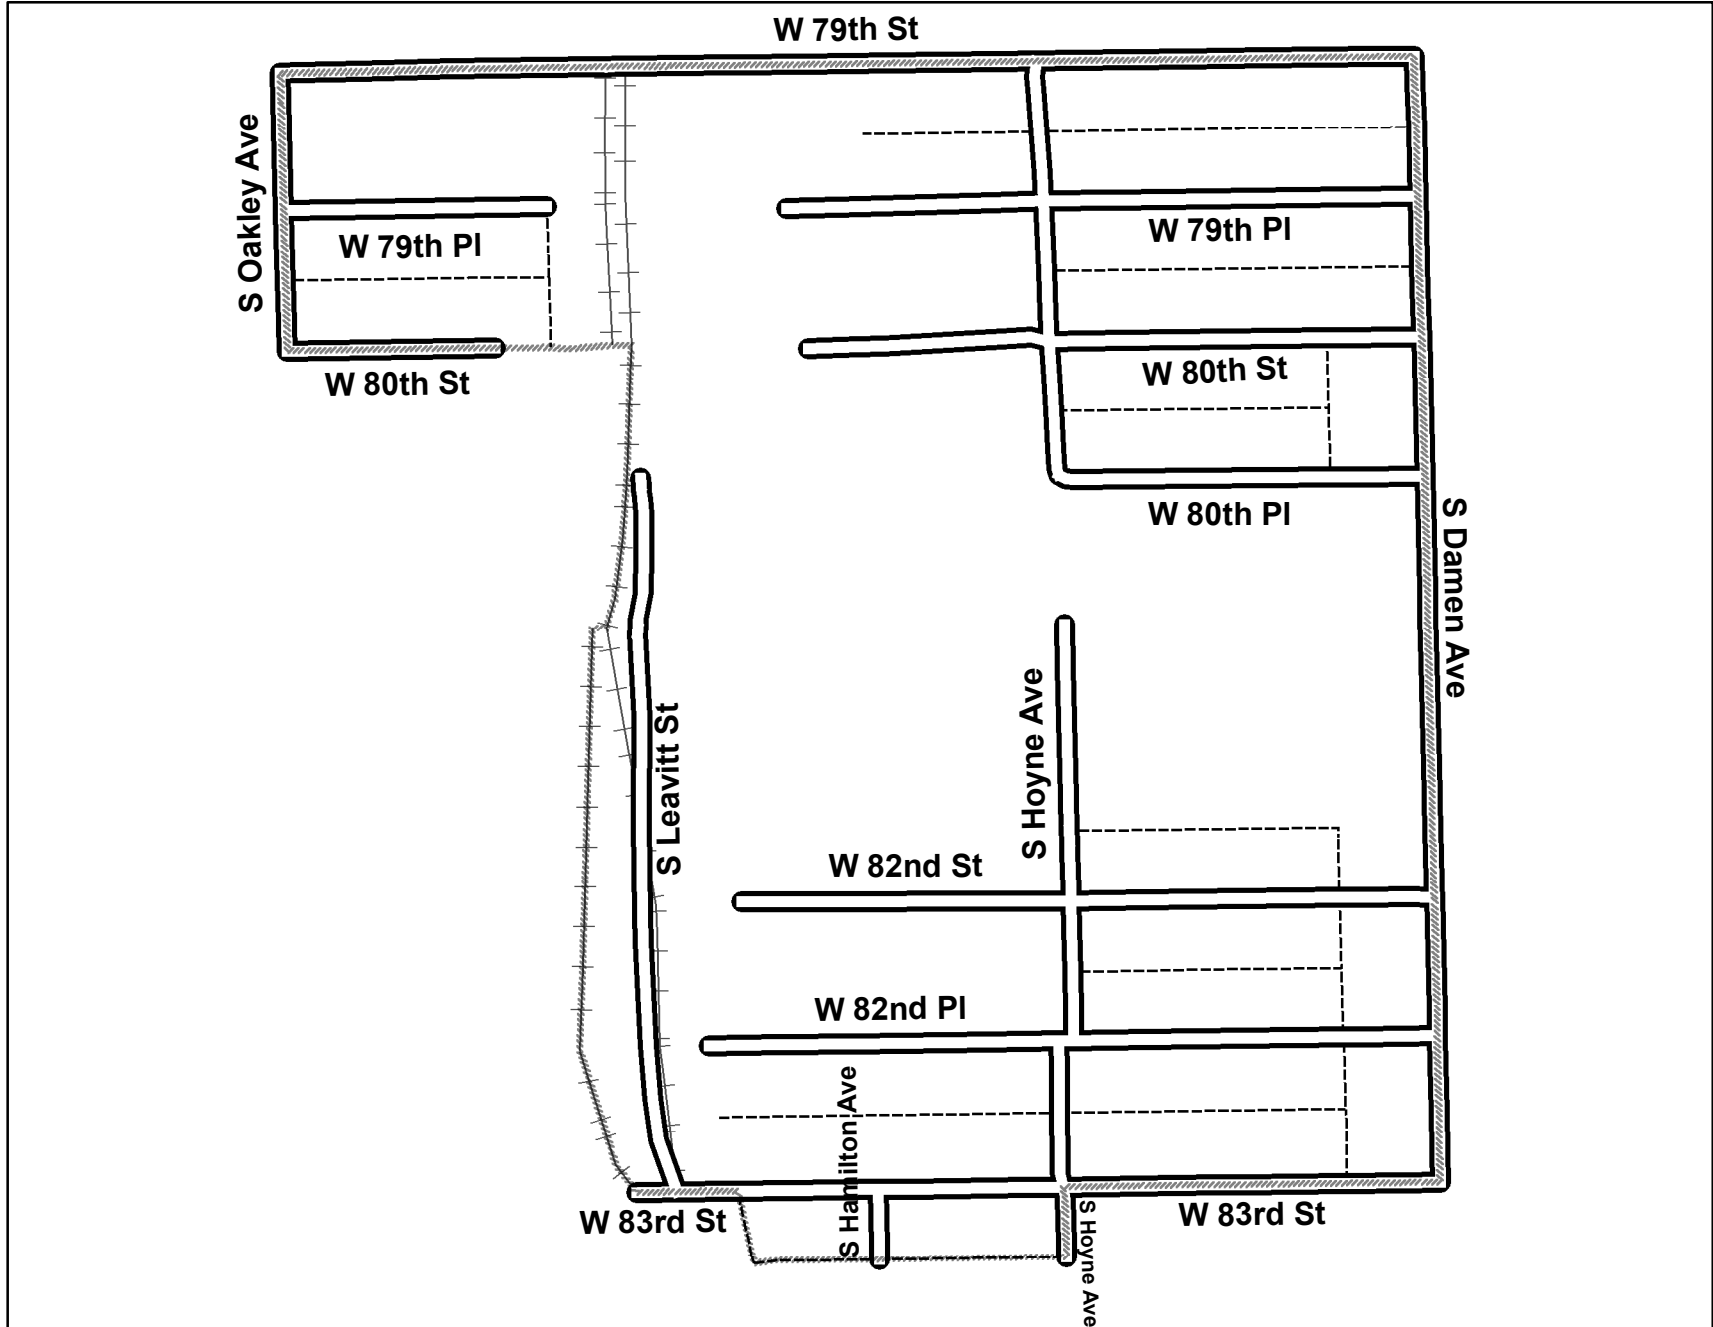

# PCT 19 WARD 18

## Legend

-  Precinct Boundary
-  Freeway
-  Major Street
-  Local Street
-  Service Drive
-  Ramp
-  Alley
-  Streams
-  Railroad

Board of Elections  
 City of Chicago  
 69 W Washington, Suite 600  
 Chicago, IL 60602  
 312-269-7900  
  
[www.chicagoelections.com](http://www.chicagoelections.com)