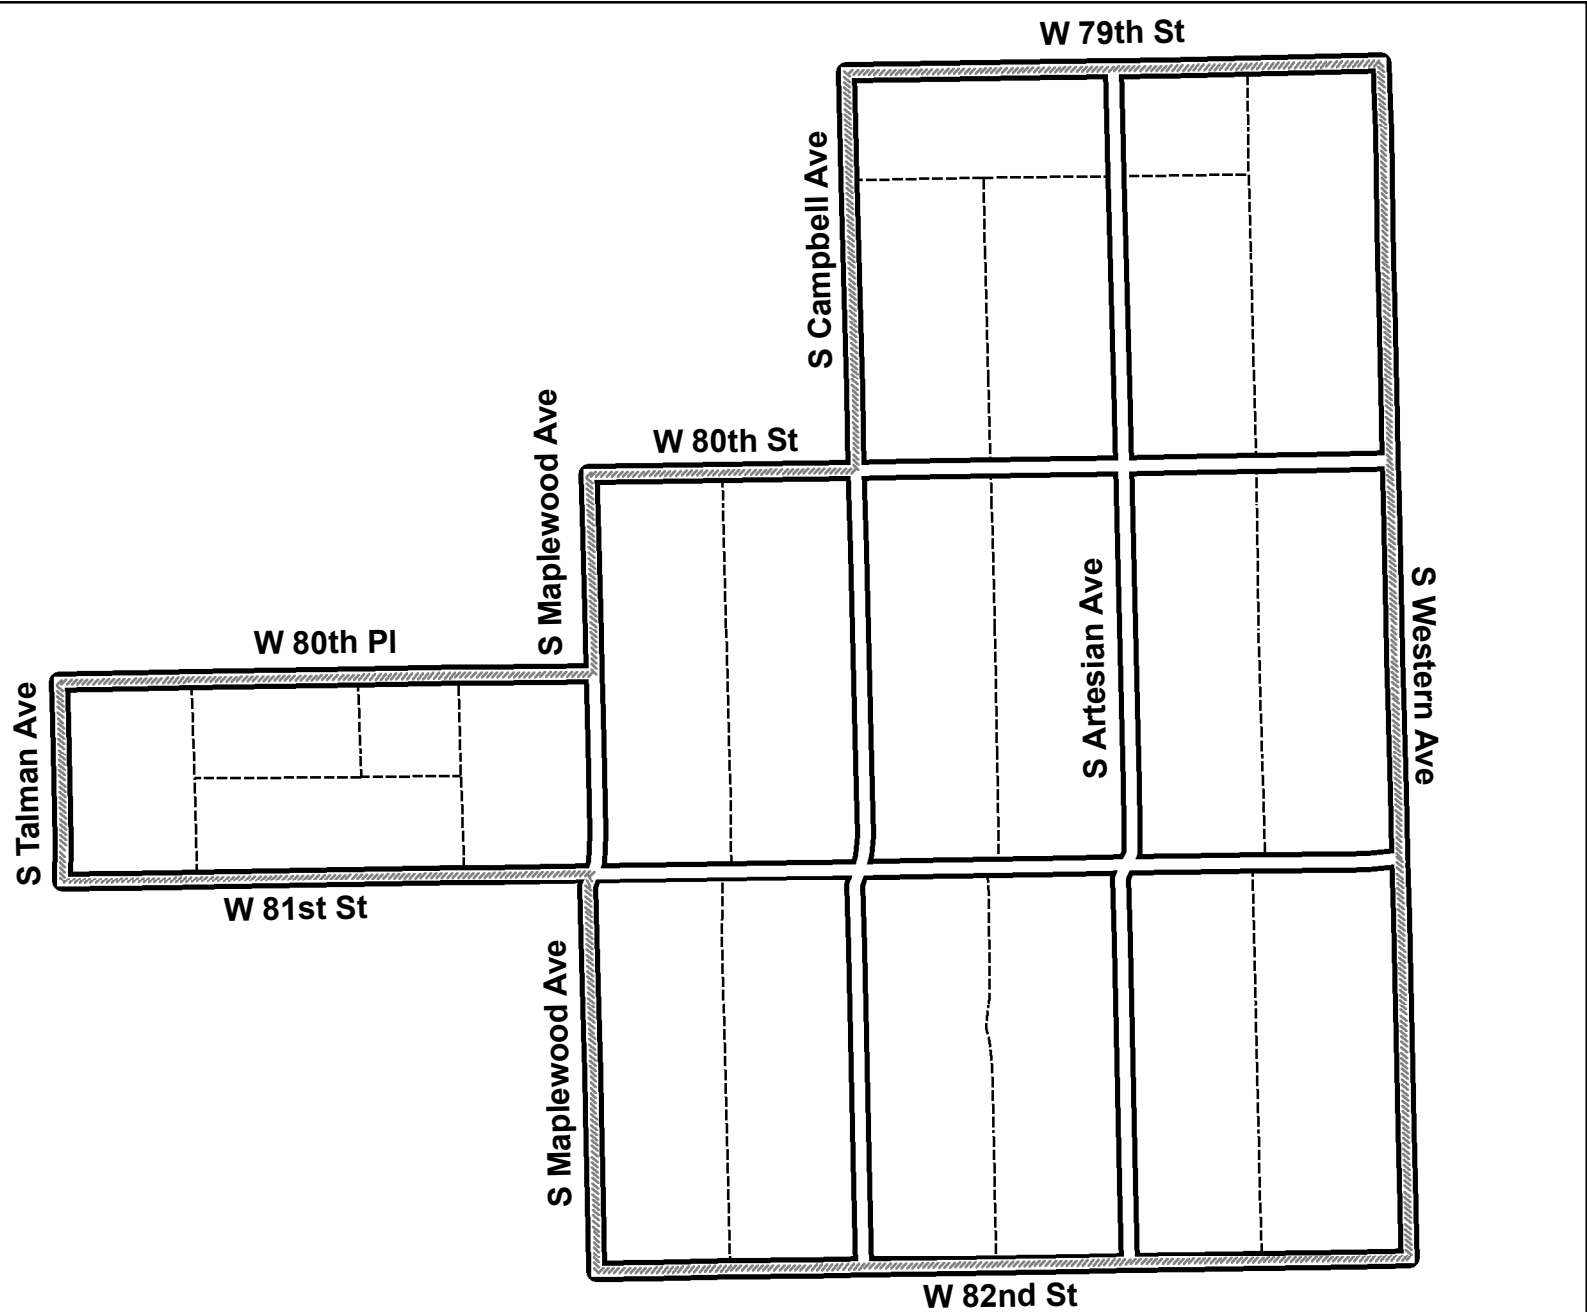

PCT 14 WARD 18

Legend

-  Precinct Boundary
-  Freeway
-  Major Street
-  Local Street
-  Service Drive
-  Ramp
-  Alley
-  Streams
-  Railroad

Board of Elections
City of Chicago
69 W Washington, Suite 600
Chicago, IL 60602
312-269-7900

www.chicagoelections.com

430 215 0 430 Feet