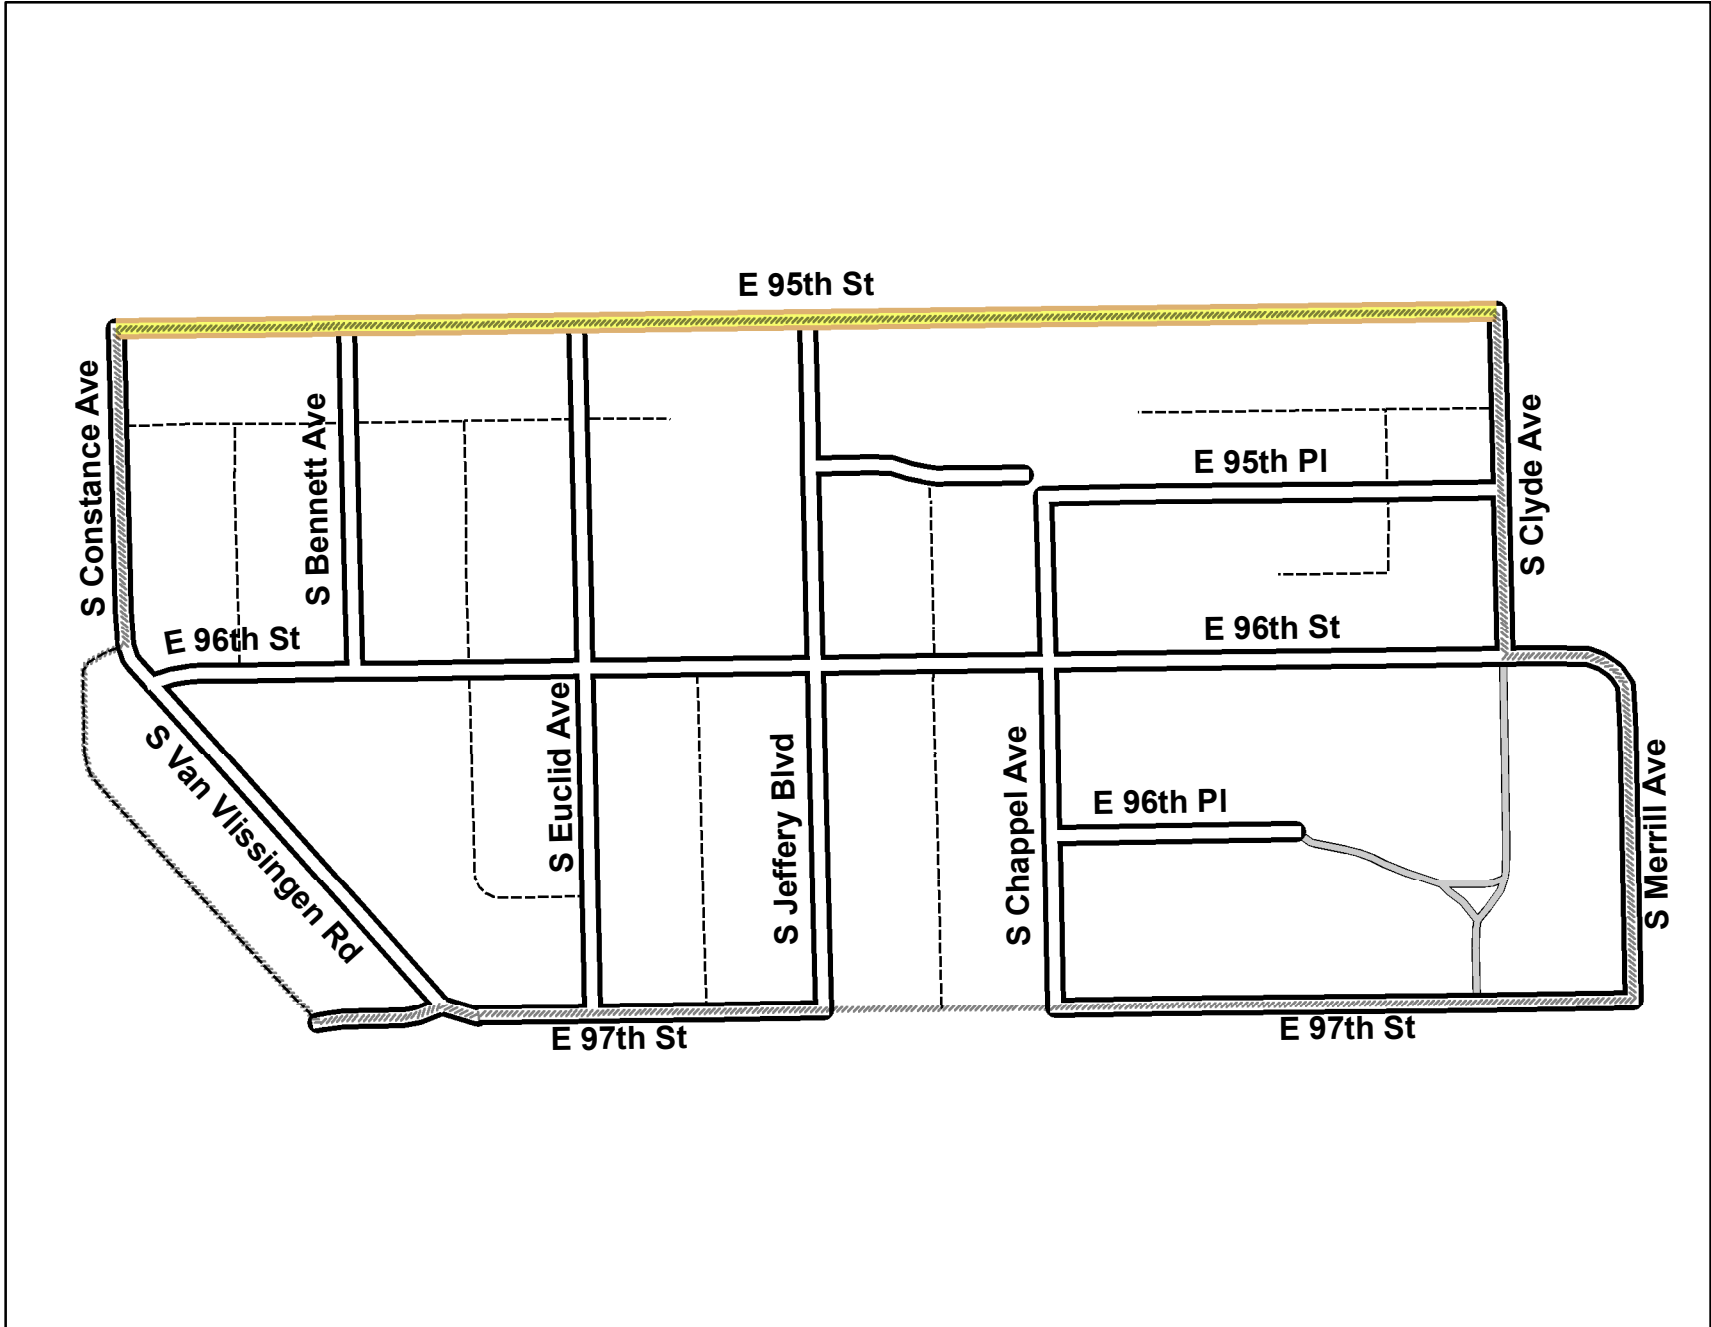

PCT 39 WARD 07

Legend

- Precinct Boundary
- Freeway
- Major Street
- Local Street
- Service Drive
- Ramp
- Alley
- Streams
- Railroad

Board of Elections
City of Chicago
69 W Washington, Suite 600
Chicago, IL 60602
312-269-7900
www.chicagoelections.com

September 19, 2012

510 255 0 510 Feet