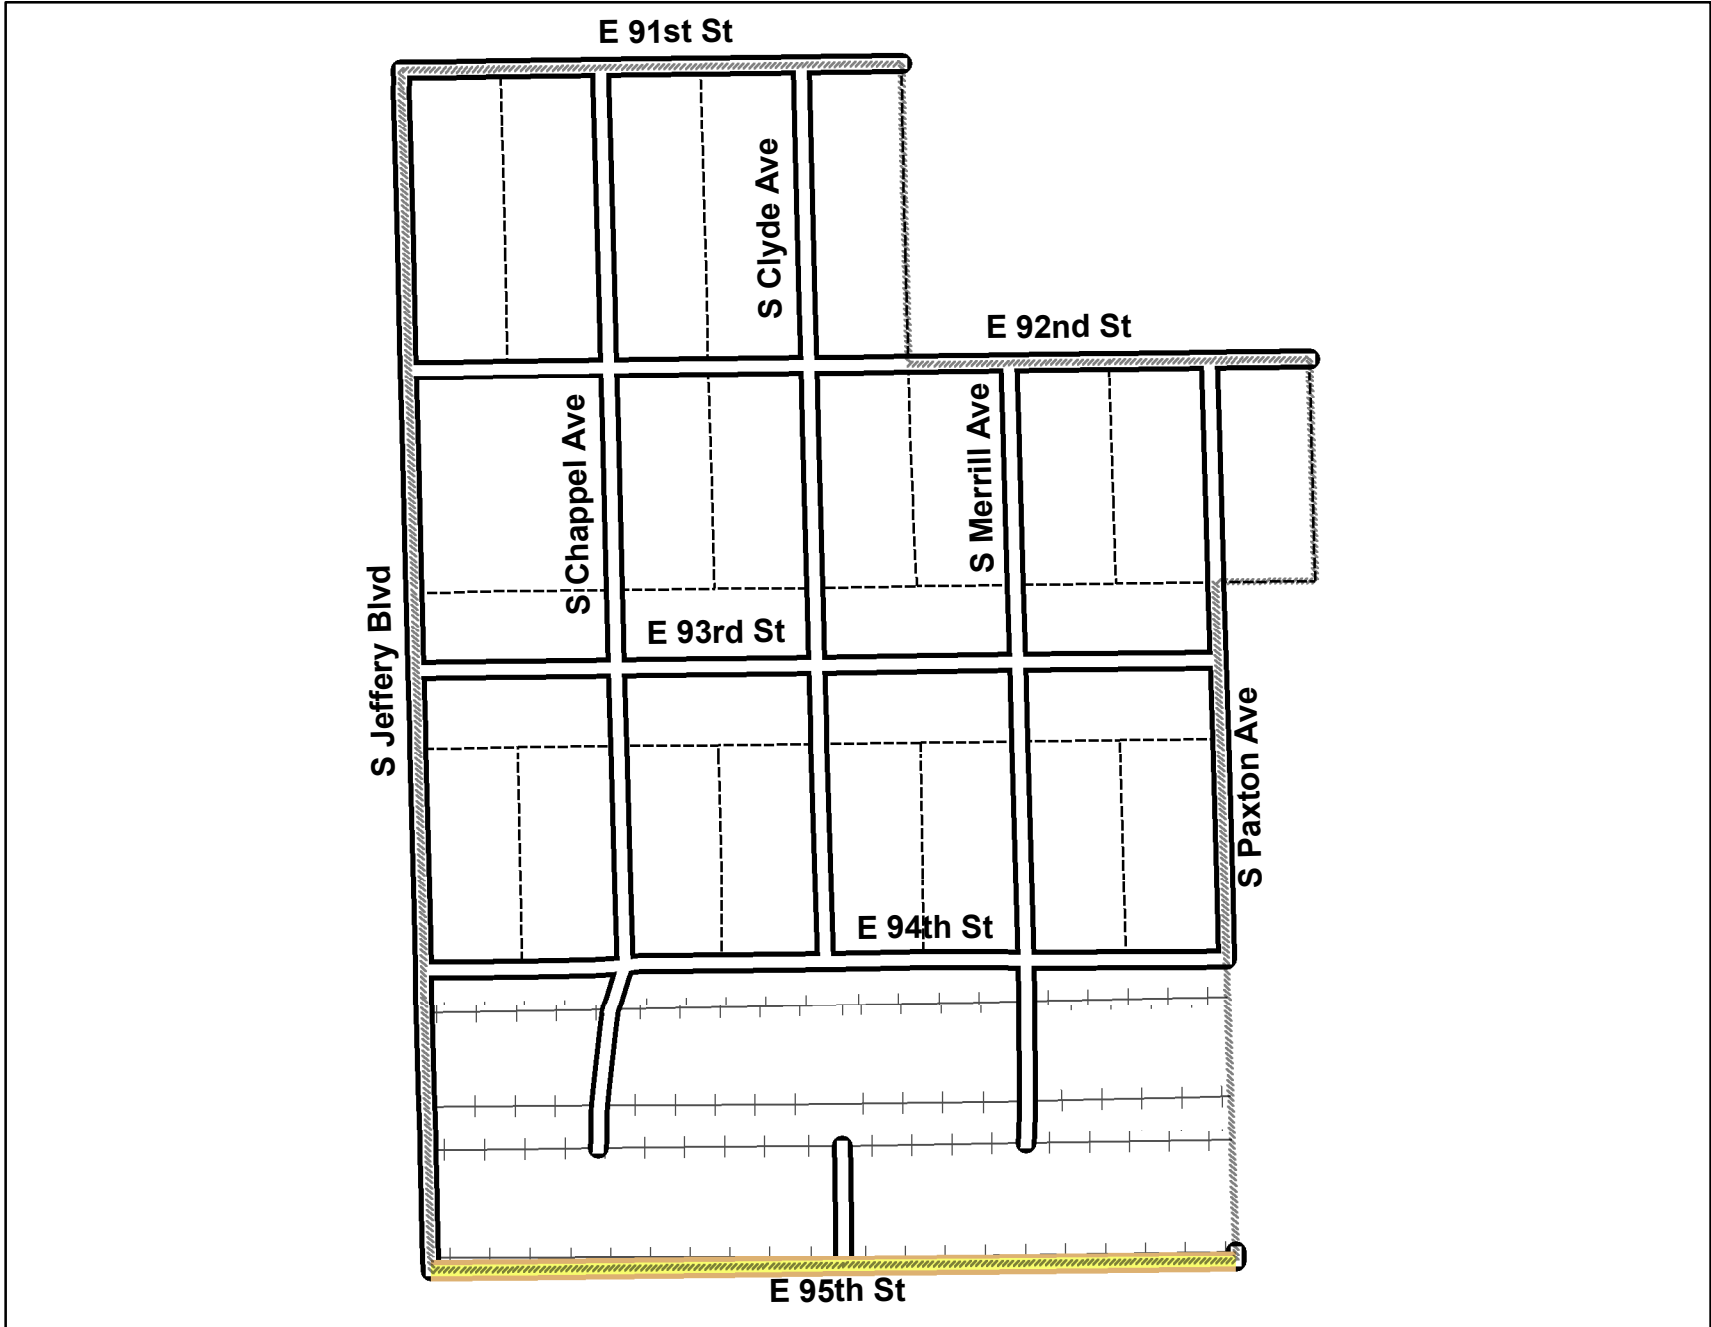

PCT 36 WARD 07

Legend

- Precinct Boundary
- Freeway
- Major Street
- Local Street
- Service Drive
- Ramp
- Alley
- Streams
- Railroad

Board of Elections
City of Chicago
69 W Washington, Suite 600
Chicago, IL 60602
312-269-7900

www.chicagoelections.com

590 295 0 590 Feet