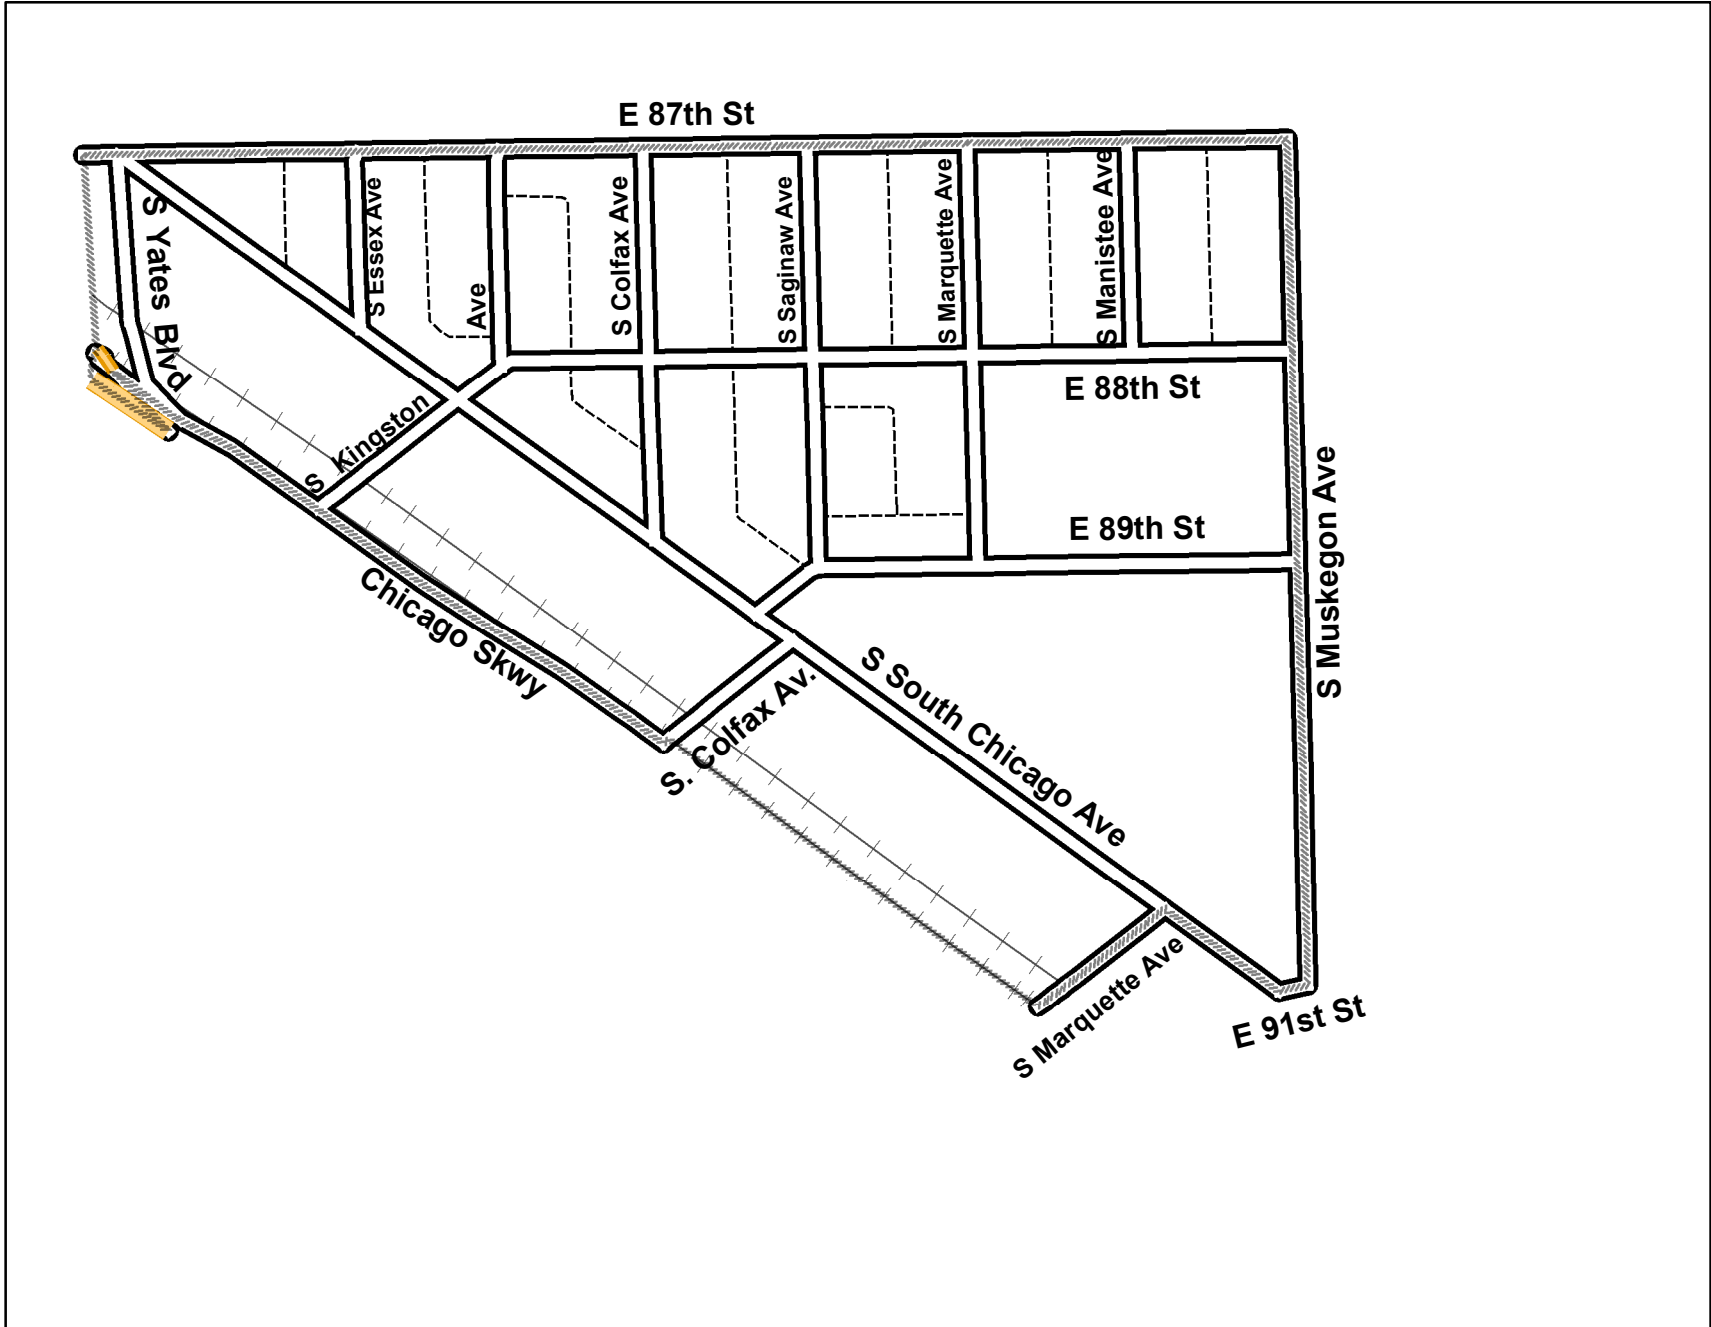

PCT 31 WARD 07

Legend

-  Precinct Boundary
-  Freeway
-  Major Street
-  Local Street
-  Service Drive
-  Ramp
-  Alley
-  Streams
-  Railroad

Board of Elections
 City of Chicago
 69 W Washington, Suite 600
 Chicago, IL 60602
 312-269-7900