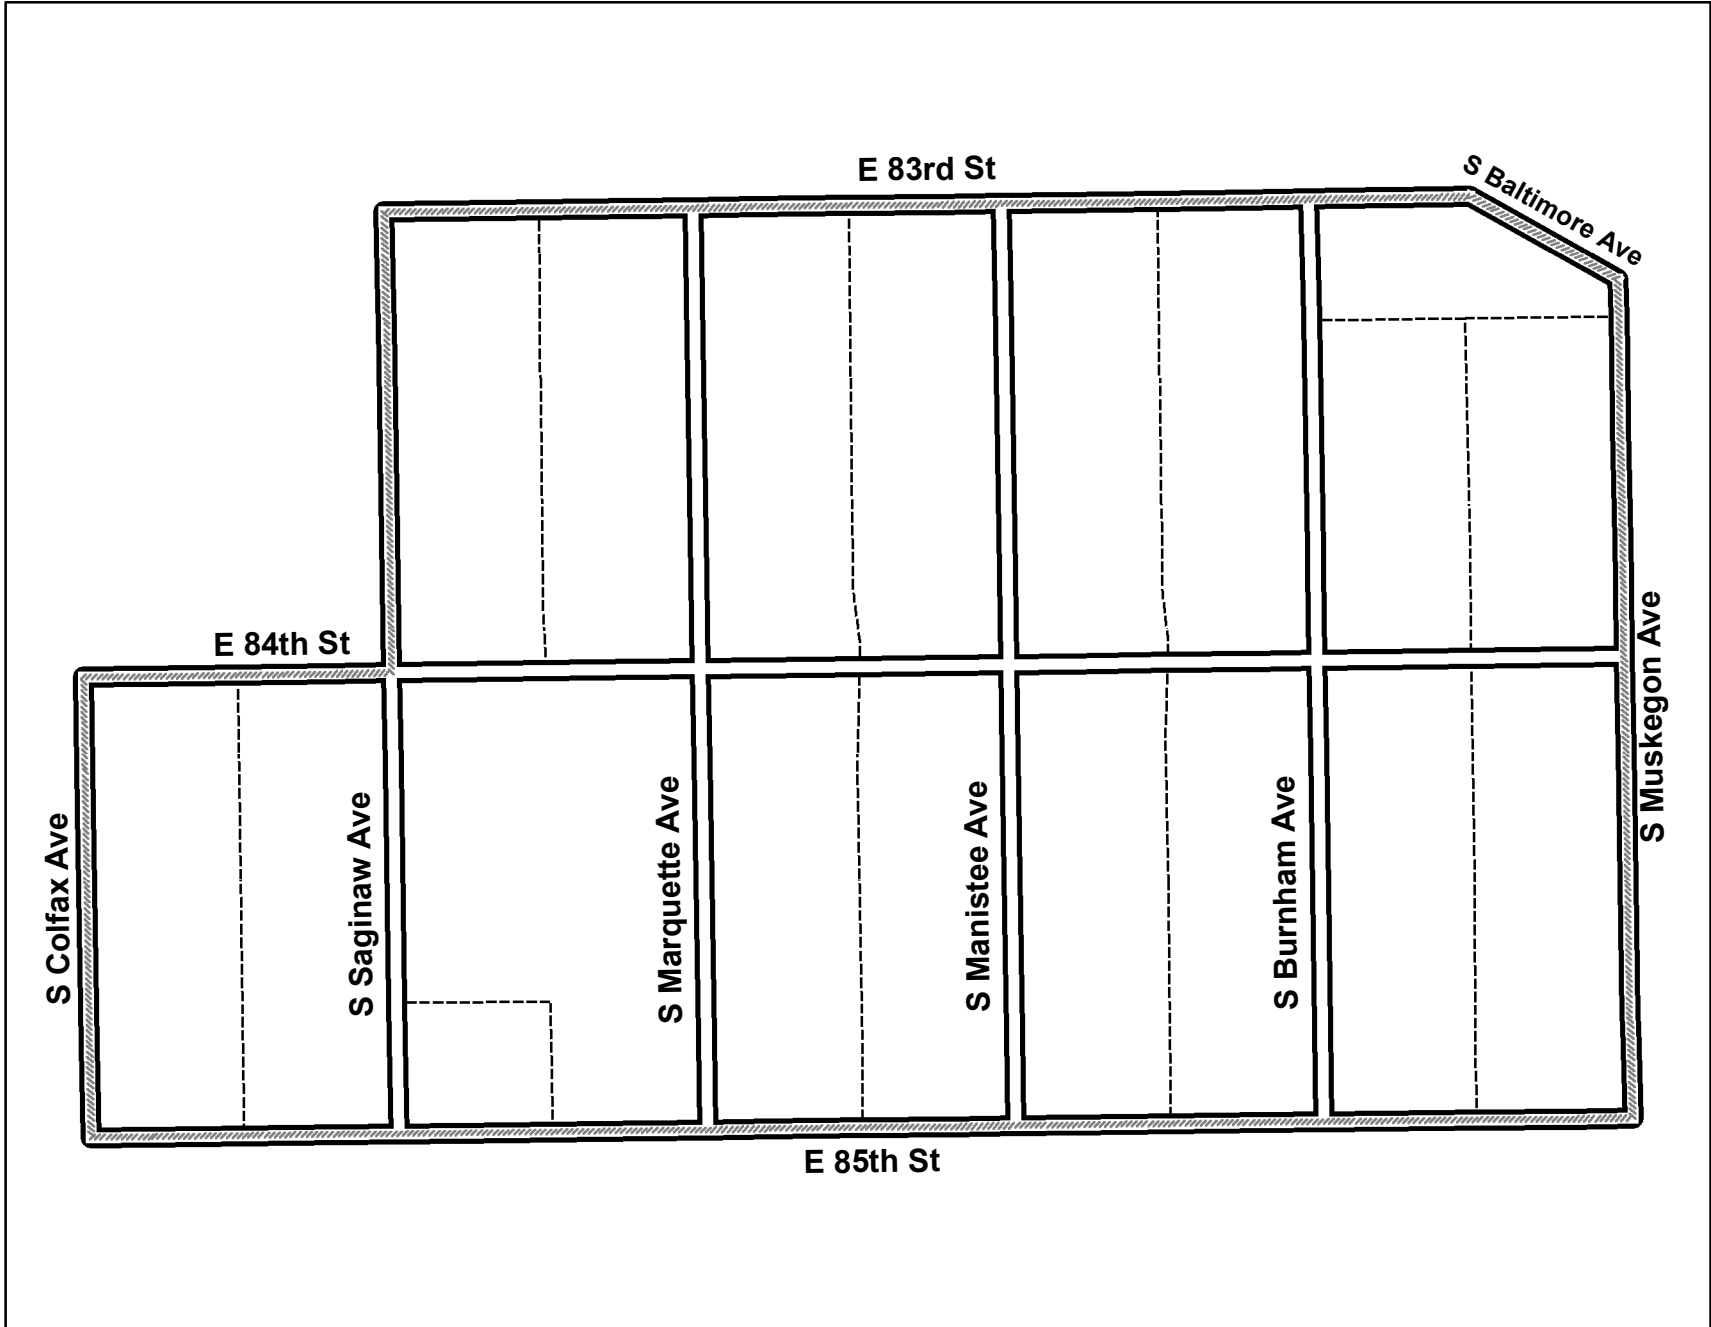

# PCT 28 WARD 07

## Legend

- Precinct Boundary
- Freeway
- Major Street
- Local Street
- Service Drive
- Ramp
- Alley
- Streams
- Railroad

Board of Elections  
City of Chicago  
69 W Washington, Suite 600  
Chicago, IL 60602  
312-269-7900